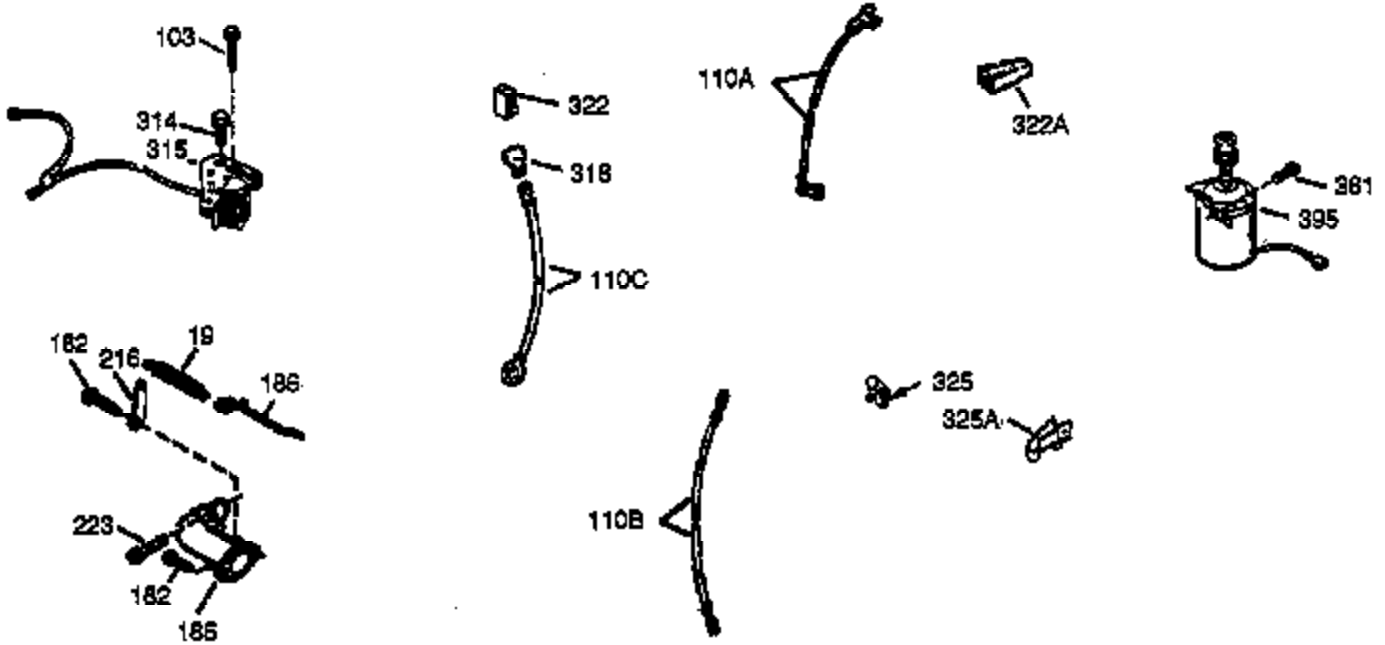

Ref #	Part Number	Qty	Description
400	35633A	1	* Gasket Set (Incl. items marked PK i n notes.) Incl. part #'s 26756 (1), 28833 (1), 33735 (1), 34265 (1), 35261 (1), 35617 (1), 35626 (1), 35629A (1), 35806 (1), 35815 (1), 35848 (1), 35865 (1)
420	730225	1	SAE 30 4-Cycle Engine Oil (Quart)

ILLUSTRATION SHOWS TYPICAL PARTS ONLY. ORDER BY PART NUMBER. PARTS NOT LISTED ARE SUPPLIED BY OEM.

VIEW 3 OF 3

Ref #	Part Number	Qty	Description
19	33578	1	Extension Spring
69	35261	1	* Mounting Flange Gasket
72	36083	1	Oil Drain Plug
75	27897	1	Oil Seal
86	650488	6	Screw, 1/4-20 x 1-1/4"
103	650814	2	Screw, Torx T-15, 10-24 x 1"
182	6201	2	Screw, 1/4-28 x 7/8"
185	35635	1	Intake Pipe (Incl. 224)
186	34337	1	Governor Link
223	650451	1	Screw, 1/4-20 x 1"
264	650918	2	Screw, Torx T-30, 1/4-20 x 1-7/32"
266A	29752	1	Nut, 10-28
266	650917	1	Stud
270	35720	1	Exhaust Manifold
274	35865	1	* Exhaust Gasket
275	35851	1	Muffler
277	650729	2	Screw, 5/16-18 x 3-3/16"
370B	34144	1	Primer Decal