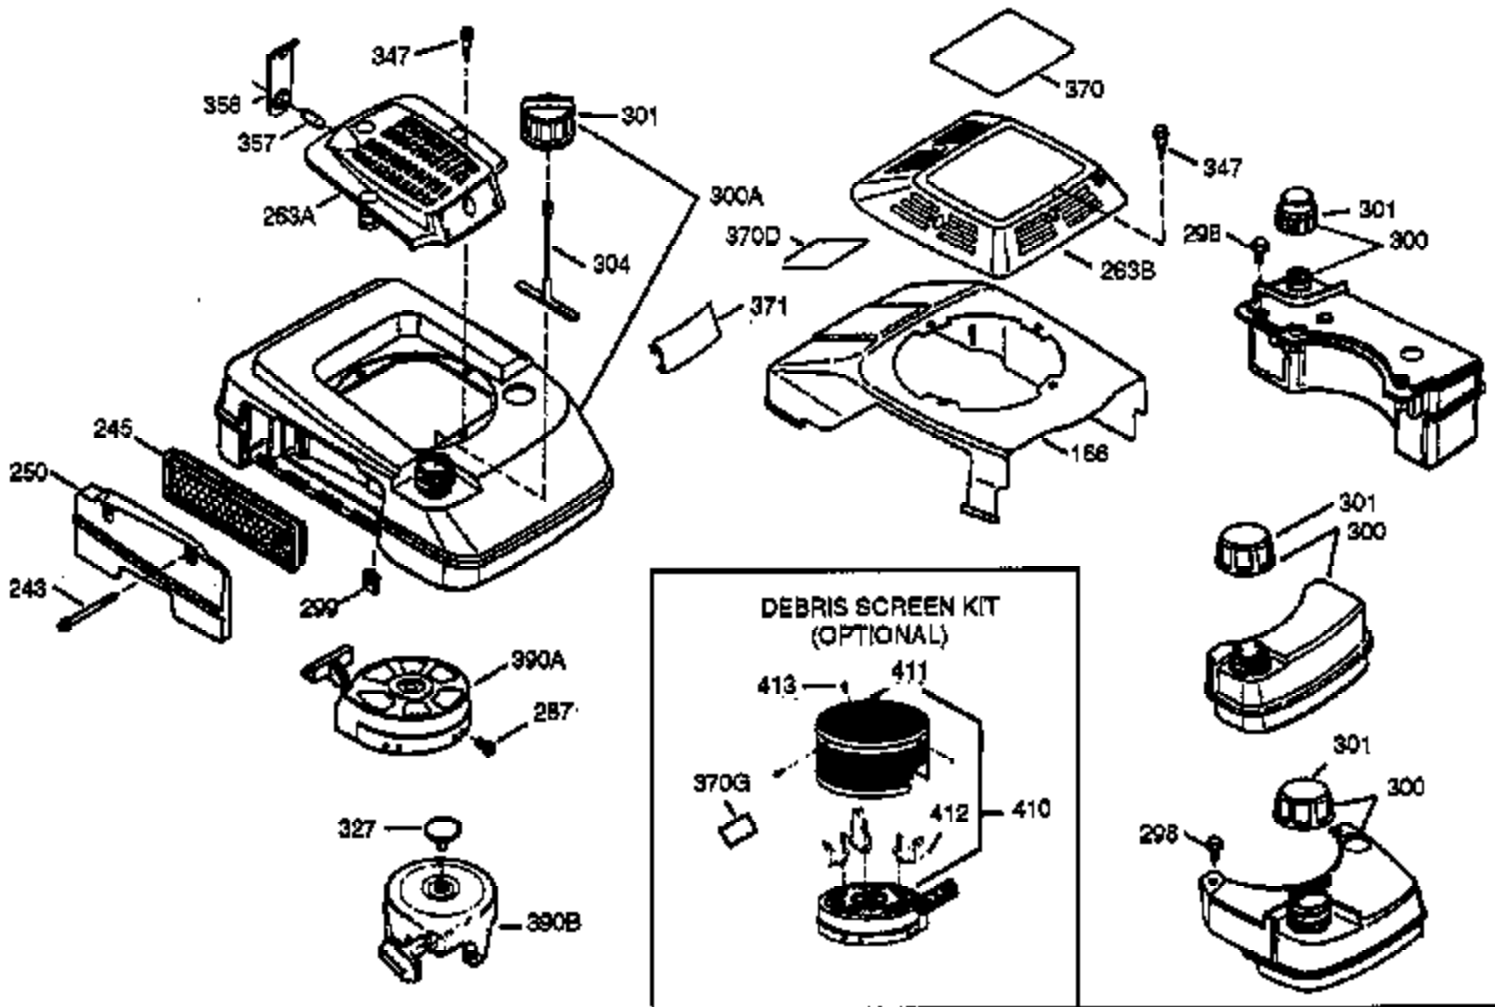

ILLUSTRATION SHOWS TYPICAL PARTS ONLY. ORDER BY PART NUMBER. PARTS NOT LISTED ARE SUPPLIED BY OEM.

VIEW 2 OF 3

Ref #	Part Number	Qty	Description
166	35820	1	Engine Shroud
227	35849	1	Air Cleaner Elbow
228	650962	1	Stud & Nut Ass'y.
238	650937	2	Screw, 10-32 x 43/64"
239	35848	1	Air Cleaner Gasket
242	35818	1	Air Cleaner Bracket
245	35850A	1	Air Cleaner Filter
245A	35937	1	Air Cleaner Filter
250	35823	1	Air Cleaner Cover
251	650933	2	Nut
263A	35821	1	Starter Grill
287	650926	2	Screw, 8-32 x 21/64"
300	35586	1	Fuel Tank (Incl. 292 & 301)
301	35355	1	Fuel Cap
347	650898	4	Screw, 10-32 x 27/32"
370	34686	1	Name Decal
370B	34144	1	Primer Decal