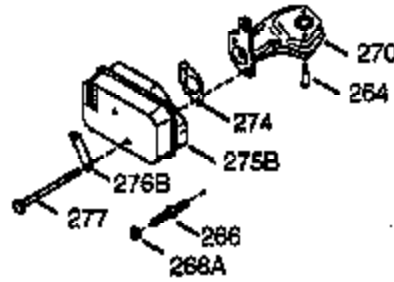

Ref #	Part Number	Qty	Description
400	35633A	1	* Gasket Set (Incl. items marked PK i n notes.) Incl. part #'s 26756 (1), 28833 (1), 33735 (1), 34265 (1), 35261 (1), 35617 (1), 35626 (1), 35629A (1), 35806 (1), 35815 (1), 35848 (1), 35865 (1)
420	730225	1	SAE 30 4-Cycle Engine Oil (Quart)

ILLUSTRATION SHOWS TYPICAL PARTS ONLY. ORDER BY PART NUMBER. PARTS NOT LISTED ARE SUPPLIED BY OEM.

VIEW 2 OF 3

Ref #	Part Number	Qty	Description
166	35820	1	Engine Shroud
227	35849	1	Air Cleaner Elbow
228	650962	1	Stud & Nut Ass'y.
238	650937	2	Screw, 10-32 x 43/64"
239	35848	1	Air Cleaner Gasket
242	35818	1	Air Cleaner Bracket
245	35850A	1	Air Cleaner Filter
245A	35937	1	Air Cleaner Filter
250	35823	1	Air Cleaner Cover
251	650933	2	Nut
263A	35821	1	Starter Grill
287	650926	2	Screw, 8-32 x 21/64"
300	35586	1	Fuel Tank (Incl. 292 & 301)
301	35355	1	Fuel Cap
347	650898	4	Screw, 10-32 x 27/32"
370	34686	1	Name Decal
370B	34144	1	Primer Decal

ILLUSTRATION SHOWS TYPICAL PARTS ONLY. ORDER BY PART NUMBER. PARTS NOT LISTED ARE SUPPLIED BY OEM.

VIEW 3 OF 3

Ref #	Part Number	Qty	Description
19	33578	1	Extension Spring
69	35261	1	* Mounting Flange Gasket
72	36083	1	Oil Drain Plug
75	27897	1	Oil Seal
86	650488	6	Screw, 1/4-20 x 1-1/4"
103	650814	2	Screw, Torx T-15, 10-24 x 1"
182	6201	2	Screw, 1/4-28 x 7/8"
185	35635	1	Intake Pipe (Incl. 224)
186	34337	1	Governor Link
223	650451	1	Screw, 1/4-20 x 1"
264	650918	2	Screw, Torx T-30, 1/4-20 x 1-7/32"
266A	29752	1	Nut, 10-28
266	650917	1	Stud
270	35720	1	Exhaust Manifold
274	35865	1	* Exhaust Gasket
275	35851	1	Muffler
277	650729	2	Screw, 5/16-18 x 3-3/16"
370B	34144	1	Primer Decal