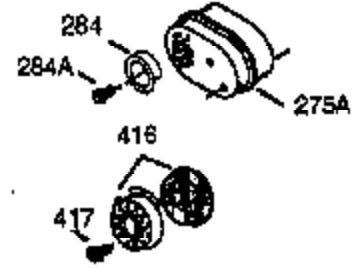

Ref #	Part Number	Qty	Description
400	35633A	1	* Gasket Set (Incl. items marked PK i n notes.) Incl. part #'s 26756 (1), 28833 (1), 33735 (1), 34265 (1), 35261 (1), 35617 (1), 35626 (1), 35629A (1), 35806 (1), 35815 (1), 35848 (1), 35865 (1)
420	730225	1	SAE 30 4-Cycle Engine Oil (Quart)

ILLUSTRATION SHOWS TYPICAL PARTS ONLY. ORDER BY PART NUMBER. PARTS NOT LISTED ARE SUPPLIED BY OEM.

VIEW 3 OF 3

Ref #	Part Number	Qty	Description
19	33578	1	Extension Spring
69	35261	1	* Mounting Flange Gasket
72	36083	1	Oil Drain Plug
75	27897	1	Oil Seal
86	650488	6	Screw, 1/4-20 x 1-1/4"
103	650814	2	Screw, Torx T-15, 10-24 x 1"
182	6201	2	Screw, 1/4-28 x 7/8"
185	35635	1	Intake Pipe (Incl. 224)
186	34337	1	Governor Link
223	650451	1	Screw, 1/4-20 x 1"
264	650918	2	Screw, Torx T-30, 1/4-20 x 1-7/32"
266A	29752	1	Nut, 10-28
266	650917	1	Stud
270	35720	1	Exhaust Manifold
274	35865	1	* Exhaust Gasket
275	35851	1	Muffler
277	650729	2	Screw, 5/16-18 x 3-3/16"
370B	34144	1	Primer Decal