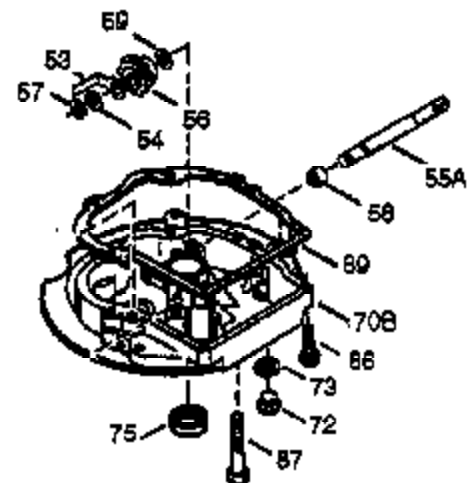

ILLUSTRATION SHOWS TYPICAL PARTS ONLY. ORDER BY PART NUMBER. PARTS NOT LISTED ARE SUPPLIED BY OEM.

VIEW 2 OF 3

Ref #	Part Number	Qty	Description
166	35820	1	Engine Shroud
227	35849	1	Air Cleaner Elbow
228	650962	1	Stud & Nut Ass'y.
238	650937	2	Screw, 10-32 x 43/64"
239	35848	1	Air Cleaner Gasket
242	35818	1	Air Cleaner Bracket
245	35850A	1	Air Cleaner Filter
245A	35937	1	Air Cleaner Filter
250	35823	1	Air Cleaner Cover
251	650933	2	Nut
263A	35821	1	Starter Grill
287	650926	2	Screw, 8-32 x 21/64"
300	35586	1	Fuel Tank (Incl. 292 & 301)
301	35355	1	Fuel Cap
347	650898	4	Screw, 10-32 x 27/32"
370	34686	1	Name Decal
370B	34144	1	Primer Decal

ILLUSTRATION SHOWS TYPICAL PARTS ONLY. ORDER BY PART NUMBER. PARTS NOT LISTED ARE SUPPLIED BY OEM.

VIEW 3 OF 3

Ref #	Part Number	Qty	Description
19	33578	1	Extension Spring
69	35261	1	* Mounting Flange Gasket
72	36083	1	Oil Drain Plug
75	27897	1	Oil Seal
86	650488	6	Screw, 1/4-20 x 1-1/4"
103	650814	2	Screw, Torx T-15, 10-24 x 1"
182	6201	2	Screw, 1/4-28 x 7/8"
185	35635	1	Intake Pipe (Incl. 224)
186	34337	1	Governor Link
223	650451	1	Screw, 1/4-20 x 1"
264	650918	2	Screw, Torx T-30, 1/4-20 x 1-7/32"
266A	29752	1	Nut, 10-28
266	650917	1	Stud
270	35720	1	Exhaust Manifold
274	35865	1	* Exhaust Gasket
275	35851	1	Muffler
277	650729	2	Screw, 5/16-18 x 3-3/16"
370B	34144	1	Primer Decal