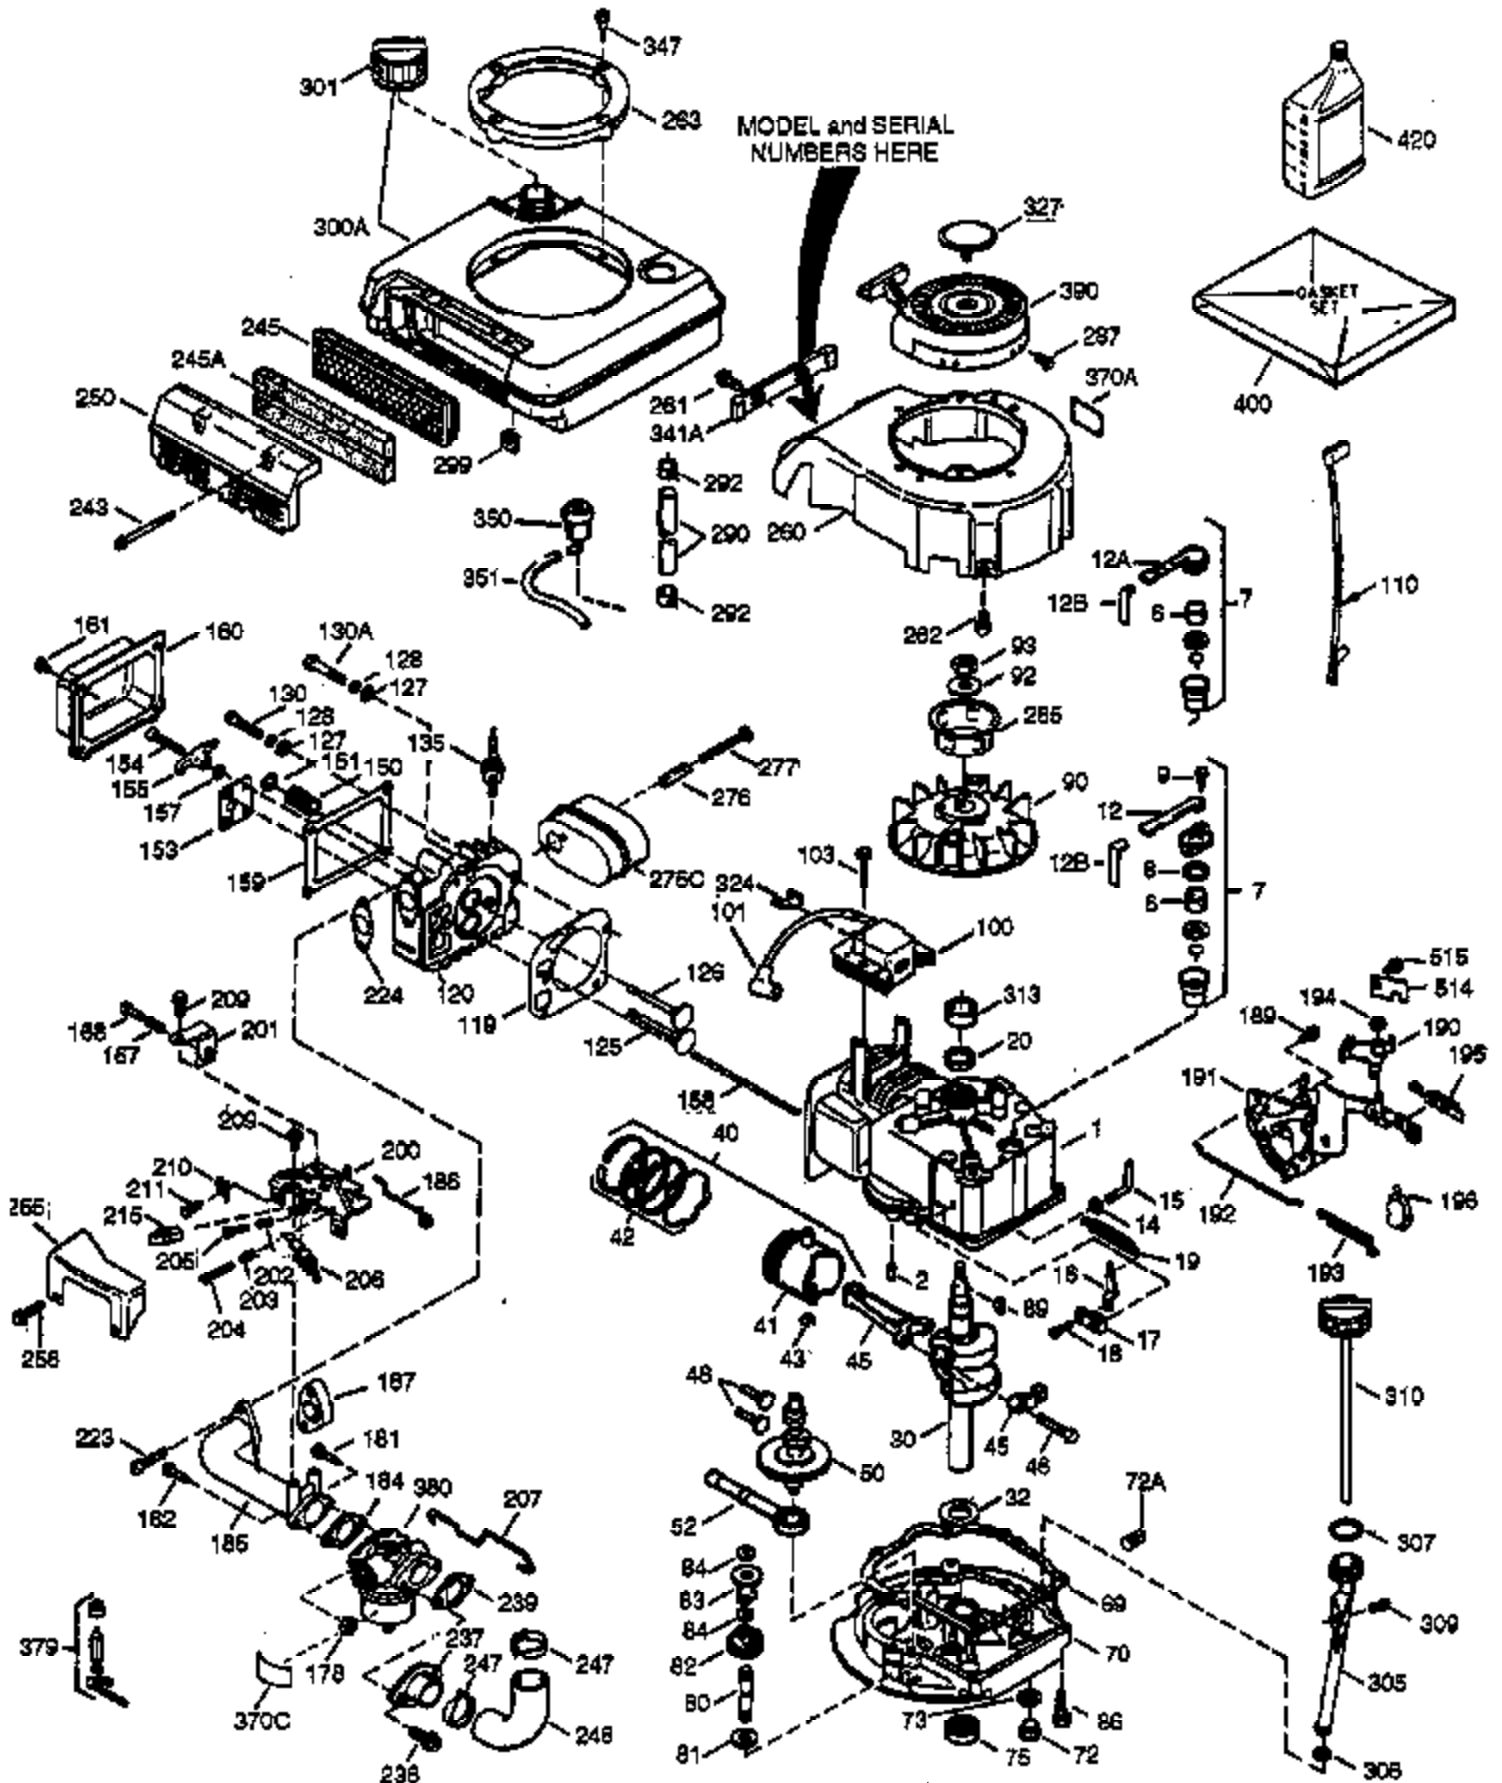

ILLUSTRATION SHOWS TYPICAL PARTS ONLY. ORDER BY PART NUMBER. PARTS NOT LISTED ARE SUPPLIED BY OEM.
VIEW 1 OF 3

Ref #	Part Number	Qty	Description
1	35805	1	Cylinder (Incl. 2 & 20)
2	26727	2	Dowel Pin
6	33734	1	Breather Element
7	34214A	1	Breather Ass'y. (Incl.6,8,9,12,12B)
8	33735	1	* Breather Gasket
9	30200	2	Screw, 10-24 x 9/16"
12	33886	1	Breather Tube
12B	34695	1	Breather Tube Elbow
14	28277	1	Washer
15	30589	1	Governor Rod (Incl. 14)
16	32651	1	Governor Lever
17	31335	1	Governor Lever Clamp
18	650548	1	Screw, 8-32 x 5/16"
19	33578	1	Extension Spring
20	32600	1	Oil Seal
30	35808	1	Crankshaft
40	35544A	1	Piston, Pin & Ring Set (Std.)
40	35545A	1	Piston, Pin & Ring Set (.010" OS)
40	35546	1	Piston, Pin & Ring Set (.020" OS)
41	35541	1	Piston & Pin Ass'y. (Std.)
41	35542	1	Piston & Pin Ass'y. (.010" OS) (Incl. 43)
41	35543	1	Piston & Pin Ass'y. (.020" OS) (Incl. 43)
42	35547A	1	Ring Set (Std.)
42	35548A	1	Ring Set (.010" OS)
42	35549	1	Ring Set (.020" OS)
43	20381	2	Piston Pin Retaining Ring
45	32875	1	Connecting Rod Ass'y. (Incl. 46)
46	32610A	2	Connecting Rod Bolt
48	35616	2	Valve Lifter
50	35992	1	Camshaft (MCR)
52	29914	1	Oil Pump Ass'y.
69	35261	1	* Mounting Flange Gasket
70	35717A	1	Mounting Flange (Incl. 72 thru 84)
72	36083	1	Oil Drain Plug
75	27897	1	Oil Seal
80	30574	1	Governor Shaft
81	30590A	1	Washer
82	30591	1	Governor Gear Ass'y. (Incl. 81)
83	30588A	1	Governor Spool
84	29193	2	Retaining Ring
86	650488	6	Screw, 1/4-20 x 1-1/4"
89	611004	1	Flywheel Key
90	611112	1	Flywheel
92	650815	1	Belleville Washer
93	650816	1	Flywheel Nut
100	34443A	1	Solid State Ignition
101	610118	1	Spark Plug Cover
103	650814	2	Screw, Torx T-15, 10-24 x 1"
110	34231	1	Ground Wire
119	35806	1	* Cylinder Head Gasket
120	35630	1	Cylinder Head
125	35621	1	Exhaust Valve (Std.) (Incl. 151)
125	35622	1	Exhaust Valve (1/32" OS) (Incl. 151)
126	35619	1	Intake Valve (Std.) (Incl. 151)
126	35620	1	Intake Valve (1/32" OS) (Incl. 151)
127	650691	5	Washer
128	650690	5	Belleville Washer
130	650912	5	Screw, 5/16-18 x 1-1/2"