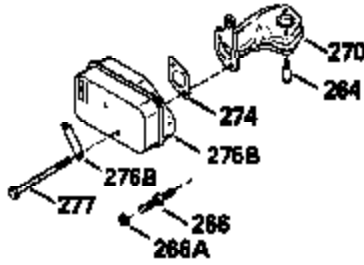

ILLUSTRATION SHOWS TYPICAL PARTS ONLY. ORDER BY PART NUMBER. PARTS NOT LISTED ARE SUPPLIED BY OEM.

Ref #	Part Number	Qty	Description
69	35261		* Gasket, Mounting flange
72	30572		Plug, Oil drain (Incl. 73)
73	28833		* Drain Plug Gasket (Do not use w/plastic plug)
75	27897		Seal, Oil
86	650488		Screw, 1/4-20 x 1-1/4"
103	650814		Screw, Torx T-15, 10-24 x 1"
153	35623		Guide, Push rod
264	650918		Screw, Torx T30, 1/4-20 x 1-7/32"
266	650917		Stud, Manifold
266A	29752		Nut & Lockwasher, 1/4-28
270	35720		Manifold Assy., Exhaust
275A	391028		Muffler
277	650697A		Screw, 5/16-18 x 2-1/2"
325	29443		Clip, Fuel line