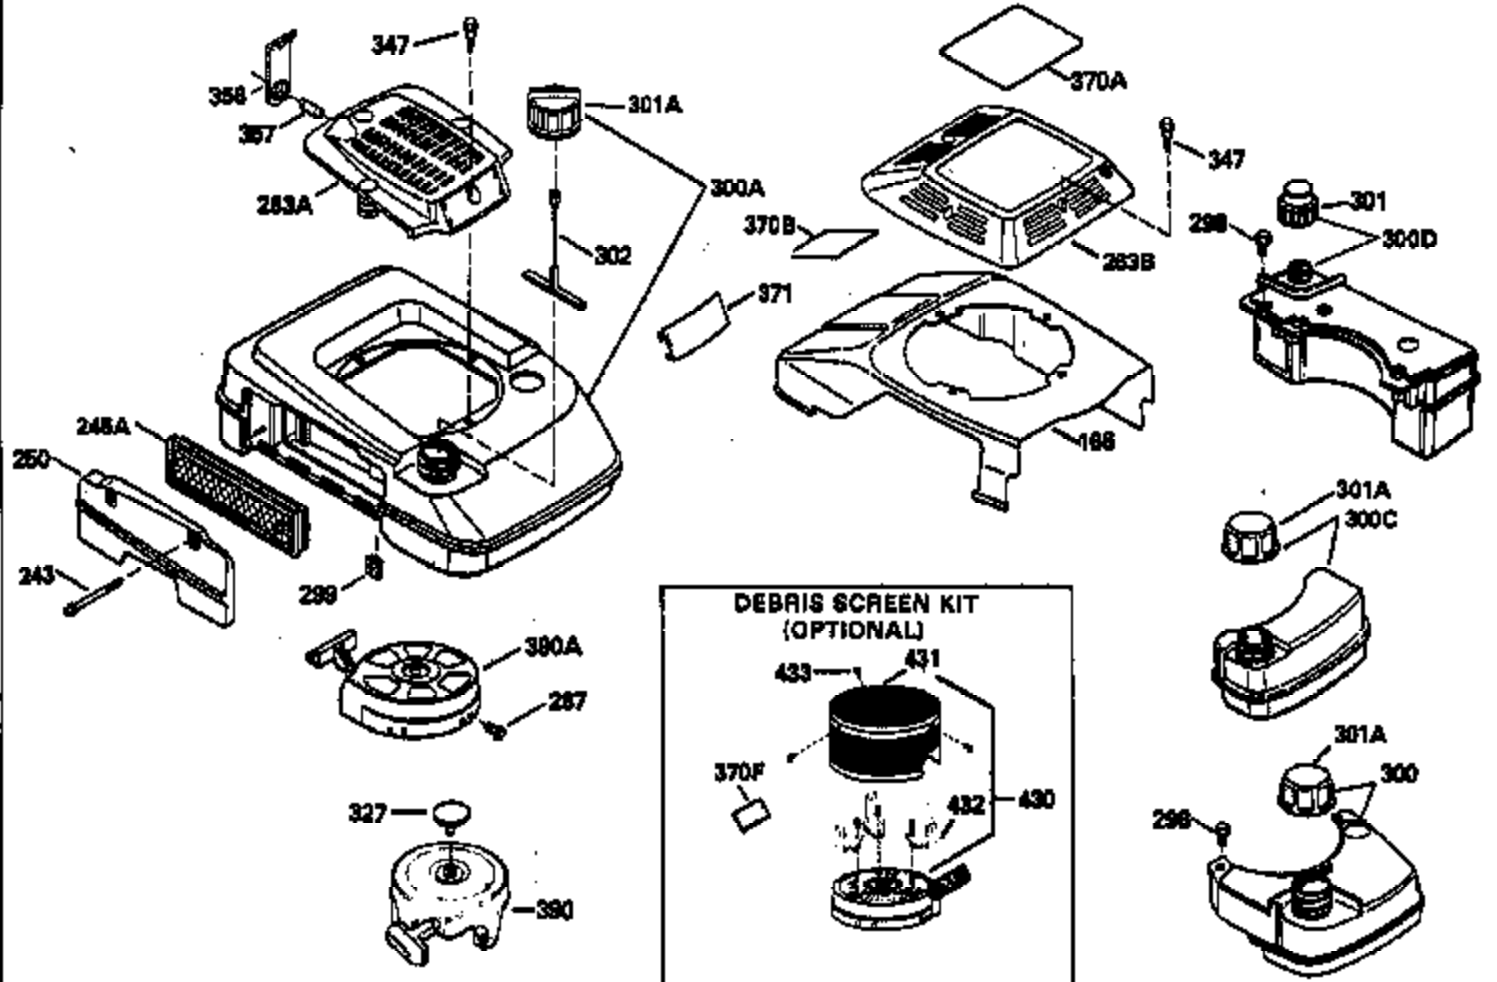

ILLUSTRATION SHOWS TYPICAL PARTS ONLY. ORDER BY PART NUMBER. PARTS NOT LISTED ARE SUPPLIED BY OEM.

Ref #	Part Number	Qty	Description
153	35623		Guide, Push rod
222			Pop Rivet (Can be purchased locally)
227	35917		Elbow, Air cleaner (Incl. 235)
228	650826		Stud, 1/4-20 x 6.20, threaded both ends
229	650825		Nut & Lockwasher, 1/4-20
235	35533		Fitting, Breather tube
238	650940		Screw, 10-32 x 3/4"
239A	34698A		Gasket, Air cleaner elbow
239	35815		* Gasket, Air cleaner
242	34699		Bracket, Air cleaner
245D	34782		Air Cleaner Filter
246	34783		Filter, Pre-air
250E	35536		Seal, Air cleaner cover
250D	35535		Cover, Air cleaner
251	650513		Nut, Wing
287	650884		Screw, 8-32 x 1/2"
298	28763		Screw, 10-32 x 35/64"
300D	34476		Fuel Tank (Incl. 292 & 301)
301A	35355		Cap, Fuel
301	33032		Cap, Fuel
347	650898		Screw, 10-32 x 27/32"
370F	34387		Decal, Instruction (optional)
370	34346		Decal, Instruction
370D	34704		Decal, Instruction
430	730574		Optional Screen Kit (Incl.370F,431,43 2,433)
431	35596		Debris Screen (Optional)
432	35597		Debris Screen Bracket (Optional)
433	650910		Screw, 8-32 x 1/4" (Optional)