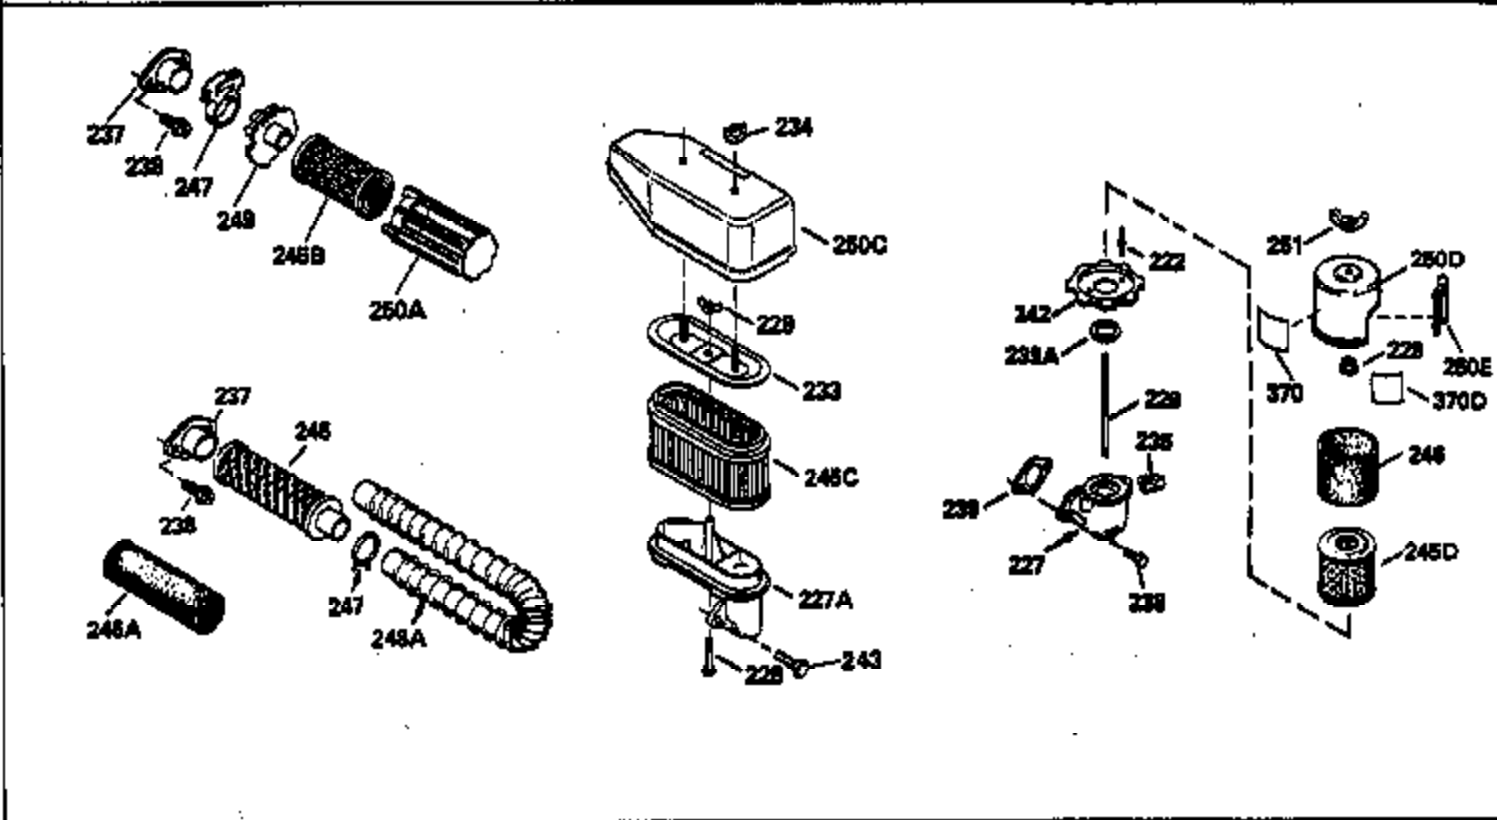

ILLUSTRATION SHOWS TYPICAL PARTS ONLY. ORDER BY PART NUMBER. PARTS NOT LISTED ARE SUPPLIED BY OEM.

Ref #	Part Number	Qty	Description
153	35623		Guide, Push rod
222			Pop Rivet (Can be purchased locally)
227	35917		Elbow, Air cleaner (Incl. 235)
228	650826		Stud, 1/4-20 x 6.20, threaded both ends
229	650825		Nut & Lockwasher, 1/4-20
235	35533		Fitting, Breather tube
238	650940		Screw, 10-32 x 3/4"
239A	34698A		Gasket, Air cleaner elbow
239	35815		* Gasket, Air cleaner
242	34699		Bracket, Air cleaner
245D	34782		Air Cleaner Filter
246	34783		Filter, Pre-air
250E	35536		Seal, Air cleaner cover
250D	35535		Cover, Air cleaner
251	650513		Nut, Wing
287	650884		Screw, 8-32 x 1/2"
298	28763		Screw, 10-32 x 35/64"
300D	34476		Fuel Tank (Incl. 292 & 301)
301A	35355		Cap, Fuel
301	33032		Cap, Fuel
347	650898		Screw, 10-32 x 27/32"
370F	34387		Decal, Instruction (optional)
370	34346		Decal, Instruction
370D	34704		Decal, Instruction
430	730574		Optional Screen Kit (Incl.370F,431,43 2,433)
431	35596		Debris Screen (Optional)
432	35597		Debris Screen Bracket (Optional)
433	650910		Screw, 8-32 x 1/4" (Optional)