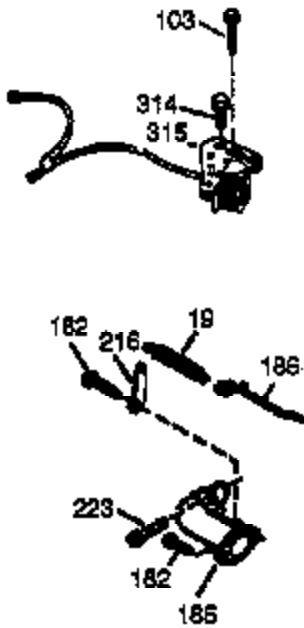

ILLUSTRATION SHOWS TYPICAL PARTS ONLY. ORDER BY PART NUMBER. PARTS NOT LISTED ARE SUPPLIED BY OEM.

VIEW 3 OF 3

Ref #	Part Number	Qty	Description
19	33578	1	Extension Spring
53	31745	1	Tang Washer
55	33651	1	P.T.O. Shaft
56	33401	1	R.H. Worm Gear
57	33537	1	Retaining Ring
58	31744	1	Oil Seal
59	31747	1	Washer
69	35261	1	* Mounting Flange Gasket
72	36083	1	Oil Drain Plug
75	26208	1	Oil Seal
86	650488	5	Screw, 1/4-20 x 1-1/4"
87	650492	1	Screw, 1/4-20 x 2-1/4"
103	650814	2	Screw, Torx T-15, 10-24 x 1"
182	6201	2	Screw, 1/4-28 x 7/8"
185	35628	1	Intake Pipe (Incl. 224)
186	34337	1	Governor Link
223	650451	1	Screw, 1/4-20 x 1"
264	650918	2	Screw, Torx T-30, 1/4-20 x 1-7/32"
266	650917	1	Stud
266A	29752	1	Nut, 10-28
270	35720	1	Exhaust Manifold
274	35865	1	* Exhaust Gasket
275	35744	1	Muffler
277	650729	2	Screw, 5/16-18 x 3-3/16"
325	29443	1	Wire Clip