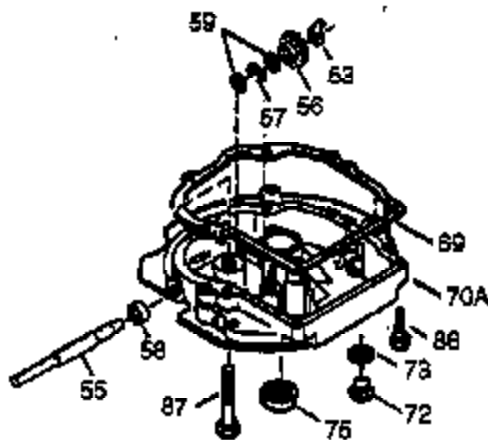

ILLUSTRATION SHOWS TYPICAL PARTS ONLY. ORDER BY PART NUMBER. PARTS NOT LISTED ARE SUPPLIED BY OEM.

VIEW 2 OF 3

Ref #	Part Number	Qty	Description
237	32971	1	Air Cleaner Adaptor
238	650709	2	Screw, 10-32 x 7/16"
239	35815	1	* Air Cleaner Gasket
243	650899	2	Screw, 10-32 x 2-3/32"
245	35500	1	Air Cleaner Filter
247	35505	2	Air Cleaner Tube Clamp
248	35504	1	Air Cleaner Tube
250	35503	1	Air Cleaner Cover
287	650926	2	Screw, 8-32 x 21/64"
299	650900	2	"U" Type Nut, 10-32
300A	35501A	1	Shroud & Tank Ass'y. (Incl. 301)
301	35355	1	Fuel Cap
327	35392	1	Starter Plug
347	650898	4	Screw, 10-32 x 27/32"
370	34144	1	Primer Decal

ILLUSTRATION SHOWS TYPICAL PARTS ONLY. ORDER BY PART NUMBER. PARTS NOT LISTED ARE SUPPLIED BY OEM.

**VIEW 3 OF 3**

Ref #	Part Number	Qty	Description
19	33578	1	Extension Spring
53	31745	1	Tang Washer
55	33651	1	P.T.O. Shaft
56	33401	1	R.H. Worm Gear
57	33537	1	Retaining Ring
58	31744	1	Oil Seal
59	31747	1	Washer
69	35261	1	* Mounting Flange Gasket
72	36083	1	Oil Drain Plug
75	26208	1	Oil Seal
86	650488	5	Screw, 1/4-20 x 1-1/4"
87	650492	1	Screw, 1/4-20 x 2-1/4"
103	650814	2	Screw, Torx T-15, 10-24 x 1"
182	6201	2	Screw, 1/4-28 x 7/8"
185	35628	1	Intake Pipe (Incl. 224)
186	34337	1	Governor Link
223	650451	1	Screw, 1/4-20 x 1"
264	650918	2	Screw, Torx T-30, 1/4-20 x 1-7/32"
266	650917	1	Stud
266A	29752	1	Nut, 10-28
270	35720	1	Exhaust Manifold
274	35865	1	* Exhaust Gasket
275	35744	1	Muffler
277	650729	2	Screw, 5/16-18 x 3-3/16"
325	29443	1	Wire Clip