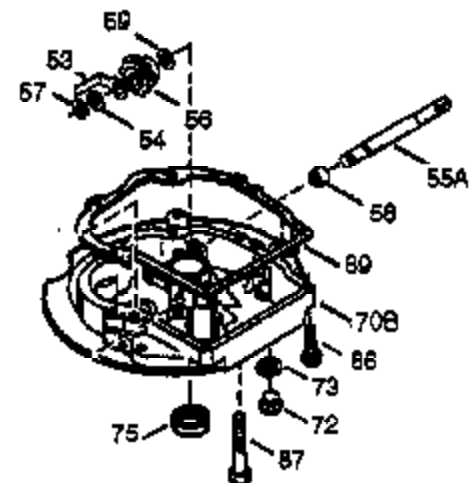

ILLUSTRATION SHOWS TYPICAL PARTS ONLY. ORDER BY PART NUMBER. PARTS NOT LISTED ARE SUPPLIED BY OEM.

VIEW 2 OF 3

Ref #	Part Number	Qty	Description
237	32971	1	Air Cleaner Adaptor
238	650709	2	Screw, 10-32 x 7/16"
239	35815	1	* Air Cleaner Gasket
243	650899	2	Screw, 10-32 x 2-3/32"
245	35500	1	Air Cleaner Filter
247	35505	2	Air Cleaner Tube Clamp
248	35504	1	Air Cleaner Tube
250	35503	1	Air Cleaner Cover
287	650926	2	Screw, 8-32 x 21/64"
299	650900	2	"U" Type Nut, 10-32
300A	35501A	1	Shroud & Tank Ass'y. (Incl. 301)
301	35355	1	Fuel Cap
327	35392	1	Starter Plug
347	650898	4	Screw, 10-32 x 27/32"
370	34144	1	Primer Decal

ILLUSTRATION SHOWS TYPICAL PARTS ONLY. ORDER BY PART NUMBER. PARTS NOT LISTED ARE SUPPLIED BY OEM.

**VIEW 3 OF 3**

Ref #	Part Number	Qty	Description
19	33578	1	Extension Spring
53	31745	1	Tang Washer
55	33651	1	P.T.O. Shaft
56	33401	1	R.H. Worm Gear
57	33537	1	Retaining Ring
58	31744	1	Oil Seal
59	31747	1	Washer
69	35261	1	* Mounting Flange Gasket
72	36083	1	Oil Drain Plug
75	26208	1	Oil Seal
86	650488	5	Screw, 1/4-20 x 1-1/4"
87	650492	1	Screw, 1/4-20 x 2-1/4"
103	650814	2	Screw, Torx T-15, 10-24 x 1"
182	6201	2	Screw, 1/4-28 x 7/8"
185	35628	1	Intake Pipe (Incl. 224)
186	34337	1	Governor Link
223	650451	1	Screw, 1/4-20 x 1"
264	650918	2	Screw, Torx T-30, 1/4-20 x 1-7/32"
266	650917	1	Stud
266A	29752	1	Nut, 10-28
270	35720	1	Exhaust Manifold
274	35865	1	* Exhaust Gasket
275	35744	1	Muffler
277	650729	2	Screw, 5/16-18 x 3-3/16"
325	29443	1	Wire Clip