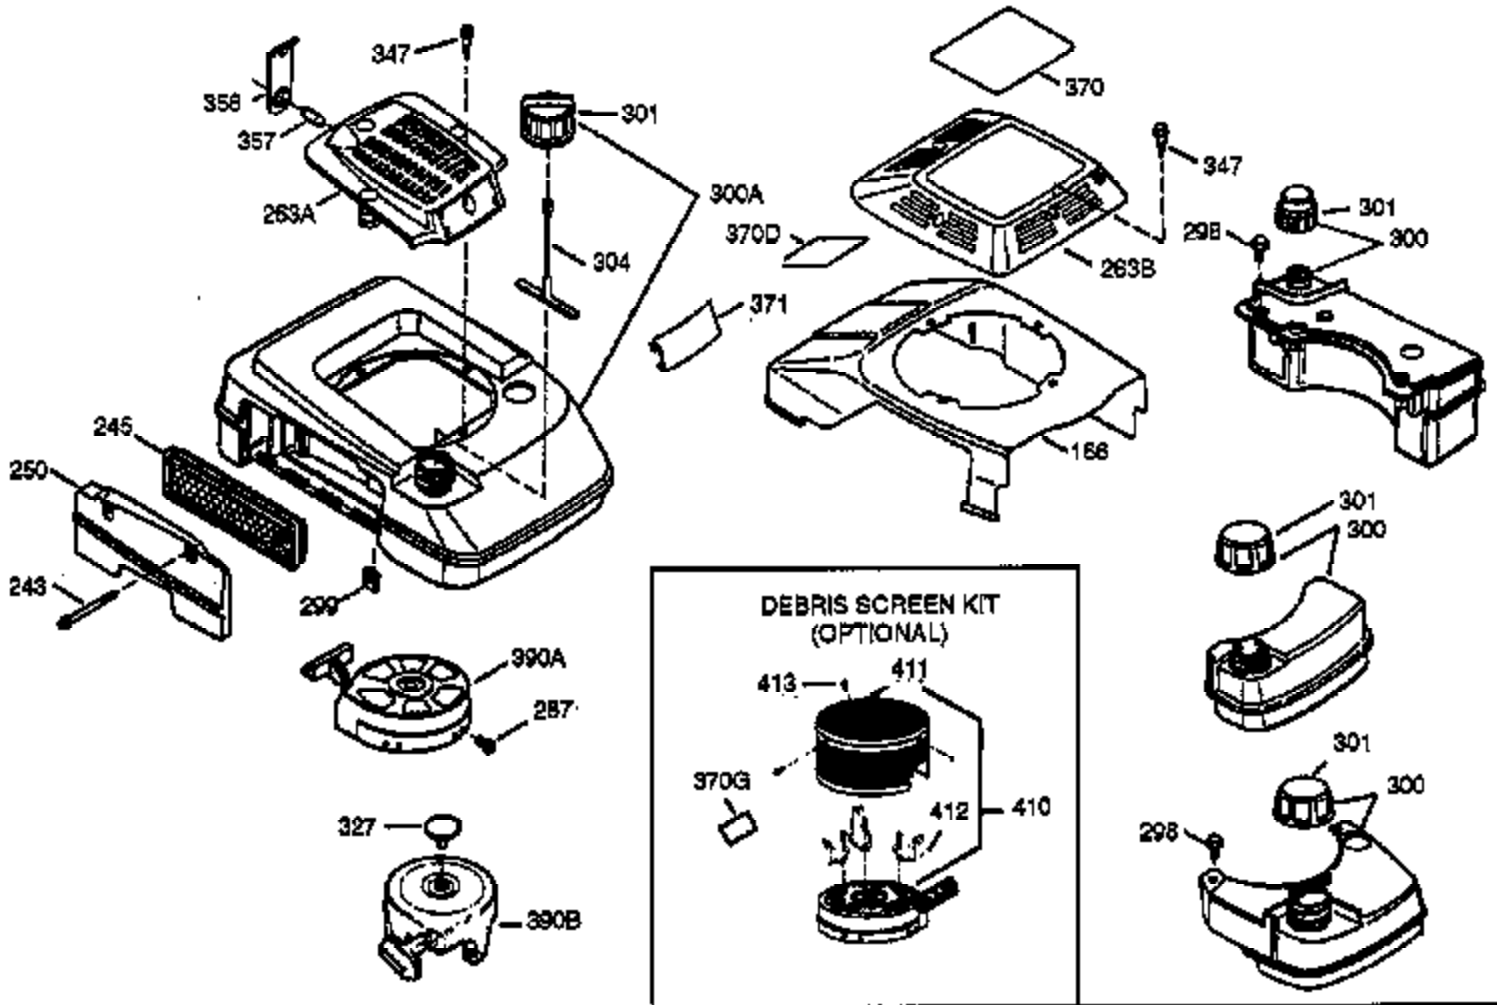

ILLUSTRATION SHOWS TYPICAL PARTS ONLY. ORDER BY PART NUMBER. PARTS NOT LISTED ARE SUPPLIED BY OEM.

VIEW 2 OF 3

Ref #	Part Number	Qty	Description
237	32971	1	Air Cleaner Adaptor
238	650709	2	Screw, 10-32 x 7/16"
239	35815	1	* Air Cleaner Gasket
243	650899	2	Screw, 10-32 x 2-3/32"
245	35500	1	Air Cleaner Filter
247	35505	2	Air Cleaner Tube Clamp
248	35504	1	Air Cleaner Tube
250	35503	1	Air Cleaner Cover
287	650926	2	Screw, 8-32 x 21/64"
299	650900	2	"U" Type Nut, 10-32
300A	35501A	1	Shroud & Tank Ass'y. (Incl. 301)
301	35355	1	Fuel Cap
327	35392	1	Starter Plug
347	650898	4	Screw, 10-32 x 27/32"
370	34144	1	Primer Decal