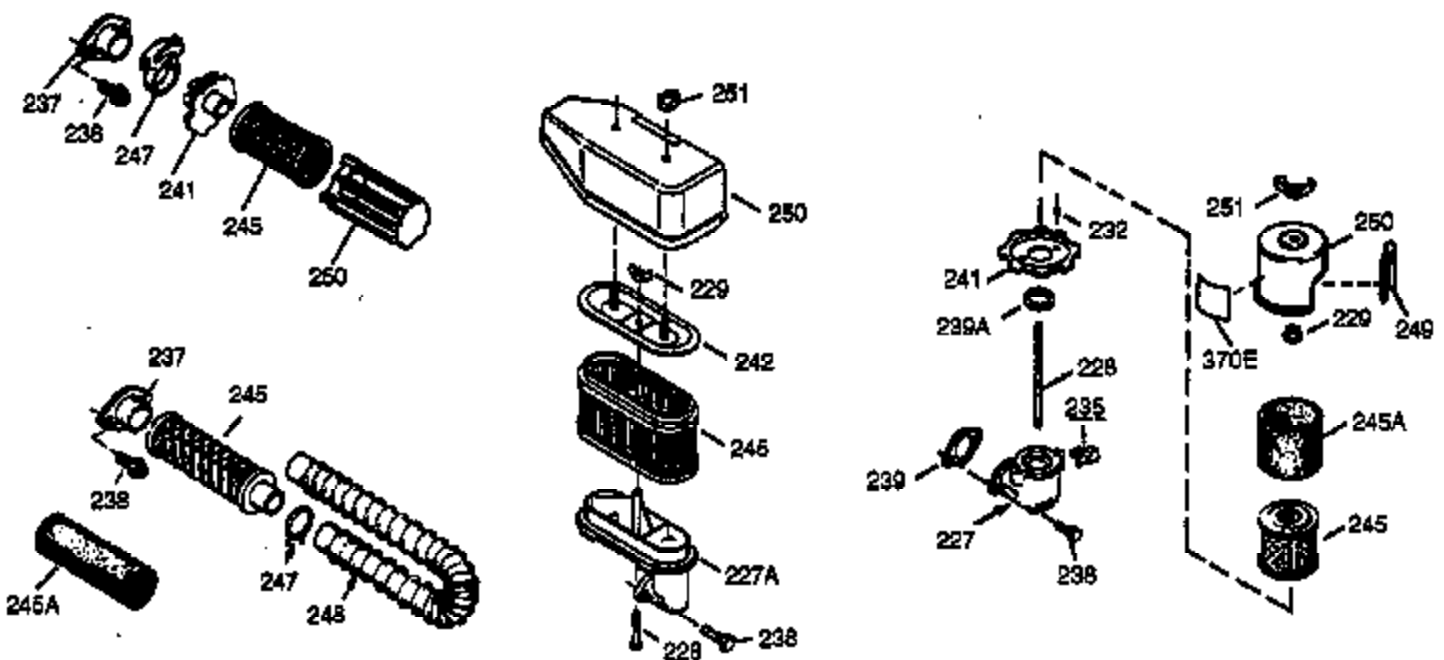

ILLUSTRATION SHOWS TYPICAL PARTS ONLY. ORDER BY PART NUMBER. PARTS NOT LISTED ARE SUPPLIED BY OEM.

VIEW 2 OF 3

Ref #	Part Number	Qty	Description
237	32971	1	Air Cleaner Adaptor
238	650709	2	Screw, 10-32 x 7/16"
239	35815	1	* Air Cleaner Gasket
243	650899	2	Screw, 10-32 x 2-3/32"
245	35500	1	Air Cleaner Filter
247	35505	2	Air Cleaner Tube Clamp
248	35504	1	Air Cleaner Tube
250	35503	1	Air Cleaner Cover
287	650926	2	Screw, 8-32 x 21/64"
299	650900	2	"U" Type Nut, 10-32
300A	35501A	1	Shroud & Tank Ass'y. (Incl. 301)
301	35355	1	Fuel Cap
327	35392	1	Starter Plug
347	650898	4	Screw, 10-32 x 27/32"
370	34144	1	Primer Decal