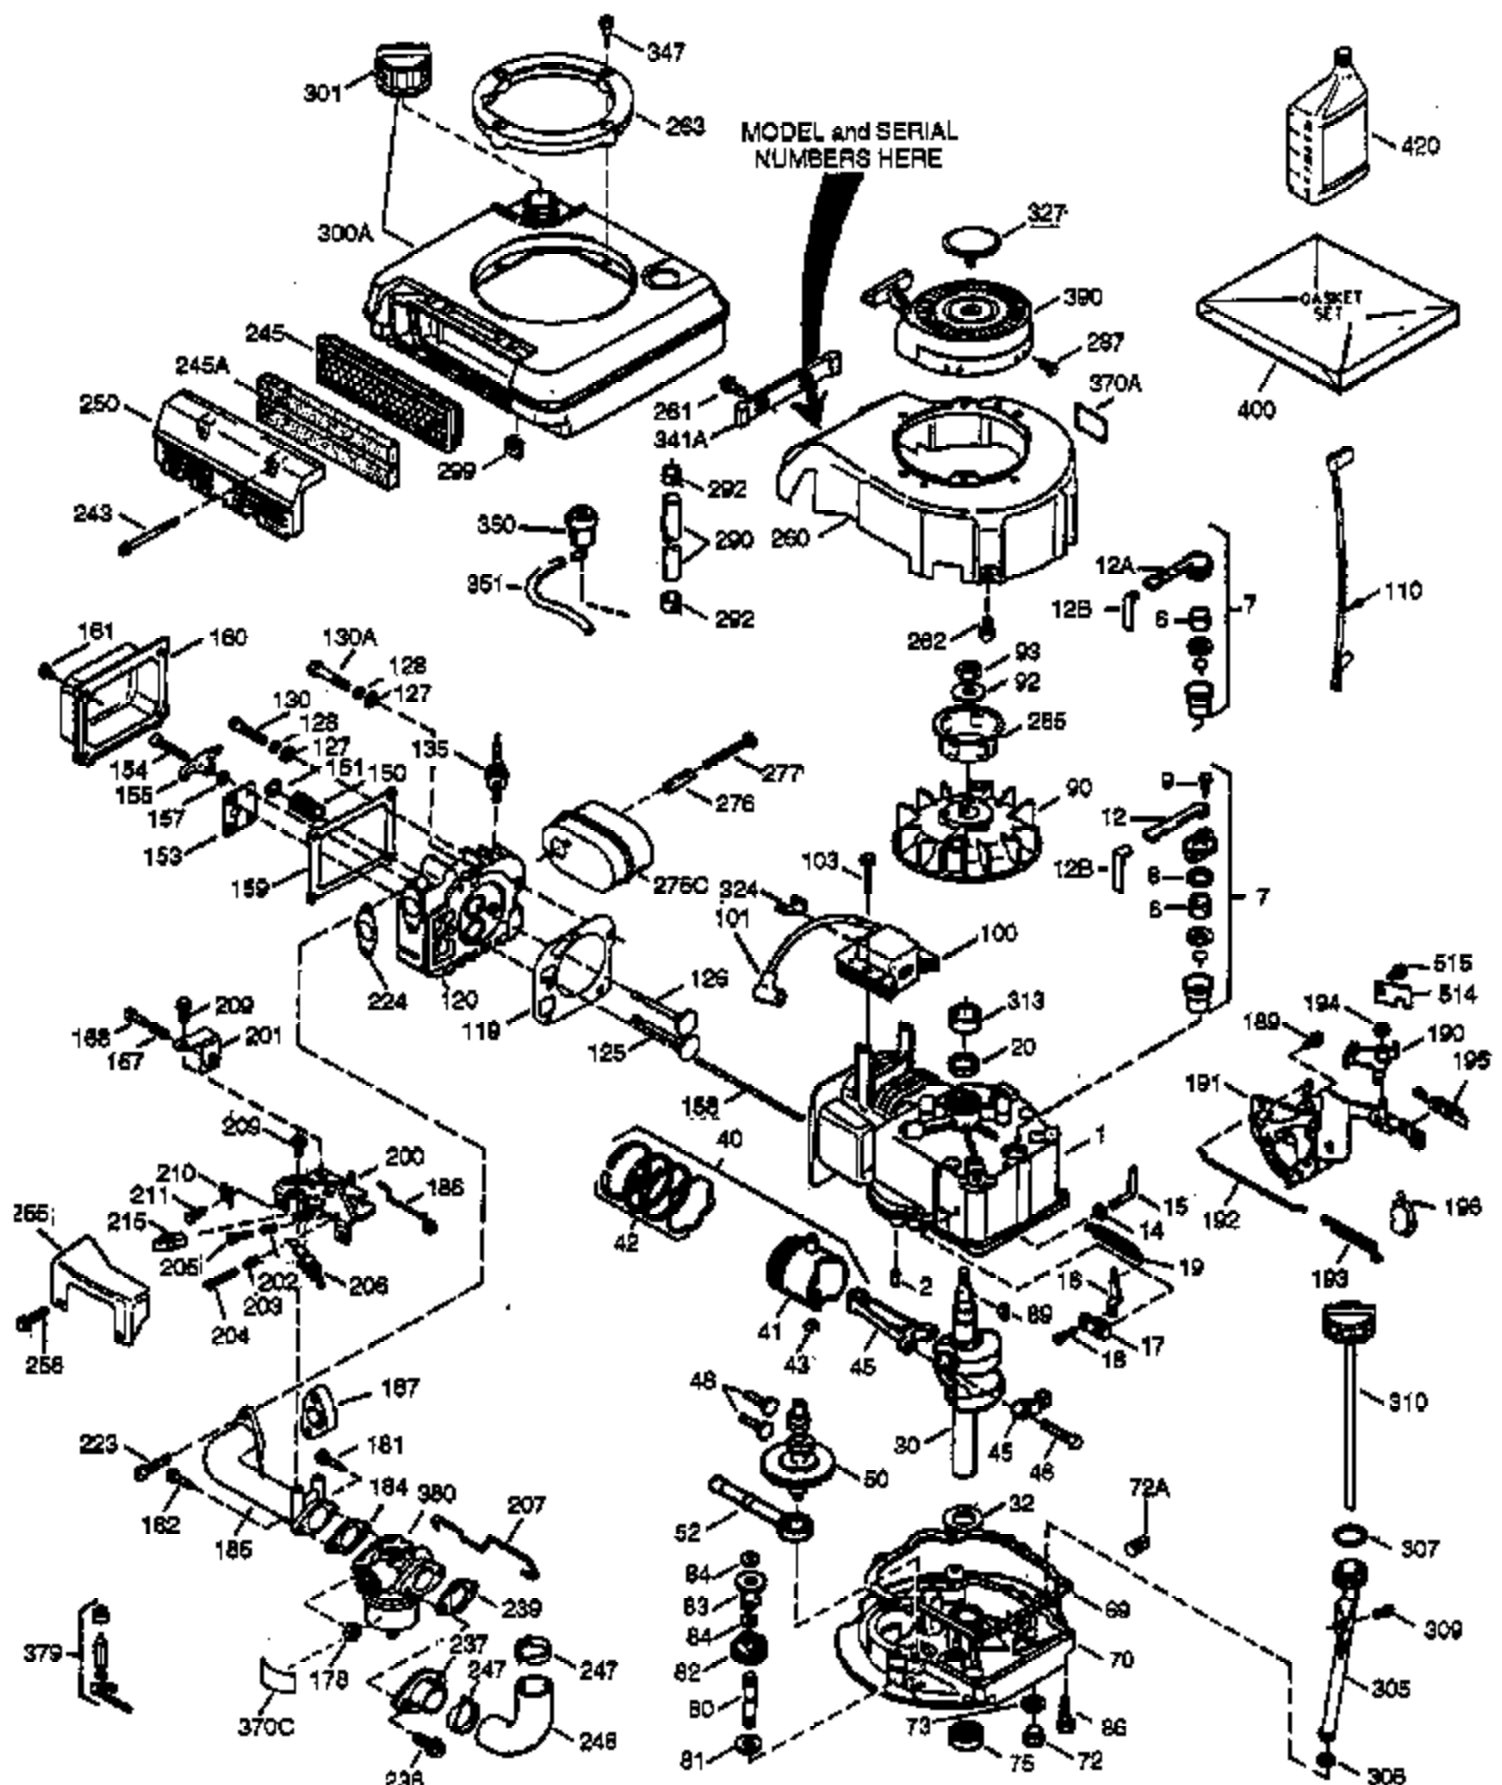

ILLUSTRATION SHOWS TYPICAL PARTS ONLY. ORDER BY PART NUMBER. PARTS NOT LISTED ARE SUPPLIED BY OEM.
VIEW 1 OF 3

Ref #	Part Number	Qty	Description
1	35805	1	Cylinder (Incl. 2 & 20)
2	26727	2	Dowel Pin
6	33734	1	Breather Element
7	34214A	1	Breather Ass'y. (Incl.6,8,9,12 & 325)
8	33735	1	* Breather Gasket
9	30200	2	Screw, 10-24 x 9/16"
12	35496	1	Breather Tube
14	28277	1	Washer
15	31513	1	Governor Rod (Incl. 14)
16	31383A	1	Governor Lever
17	31335	1	Governor Lever Clamp
18	650548	1	Screw, 8-32 x 5/16"
19	33578	1	Extension Spring
20	32600	1	Oil Seal
30	35886	1	Crankshaft
40	35544A	1	Piston, Pin & Ring Set (Std.)
40	35545A	1	Piston, Pin & Ring Set (.010" OS)
40	35546	1	Piston, Pin & Ring Set (.020" OS)
41	35541	1	Piston & Pin Ass'y. (Std.)
41	35542	1	Piston & Pin Ass'y. (.010" OS) (Incl. 43)
41	35543	1	Piston & Pin Ass'y. (.020" OS) (Incl. 43)
42	35547A	1	Ring Set (Std.)
42	35548A	1	Ring Set (.010" OS)
42	35549	1	Ring Set (.020" OS)
43	20381	2	Piston Pin Retaining Ring
45	32875	1	Connecting Rod Ass'y. (Incl. 46)
46	32610A	2	Connecting Rod Bolt
48	35616	2	Valve Lifter
50	33533	1	Camshaft (MCR)
52	29914	1	Oil Pump Ass'y.
69	35261	1	* Mounting Flange Gasket
70	33535B	1	Mounting Flange (Incl.58,72 thru 83)
72	36083	1	Oil Drain Plug
75	26208	1	Oil Seal
80	30574	1	Governor Shaft
81	30590A	1	Washer
82	30591	1	Governor Gear Ass'y. (Incl. 81)
83	30588A	1	Governor Spool
84	29193	2	Retaining Ring
86	650488	5	Screw, 1/4-20 x 1-1/4"
89	611004	1	Flywheel Key
90	611109	1	Flywheel
92	650815	1	Belleville Washer
93	650816	1	Flywheel Nut
100	34443A	1	Solid State Ignition
101	610118	1	Spark Plug Cover
103	650814	2	Screw, Torx T-15, 10-24 x 1"
110	34961	1	Ground Wire
119	35806	1	* Cylinder Head Gasket
120	35630	1	Cylinder Head
125	35622	1	Exhaust Valve (1/32" OS) (Incl. 151)
125	35621	1	Exhaust Valve (Std.) (Incl. 151)
126	35619	1	Intake Valve (Std.) (Incl. 151)
126	35620	1	Intake Valve (1/32" OS) (Incl. 151)
127	650691	5	Washer
128	650690	5	Belleville Washer
130	650912	5	Screw, 5/16-18 x 1-1/2"
135	34645	1	Resistor Spark Plug (RN4C)