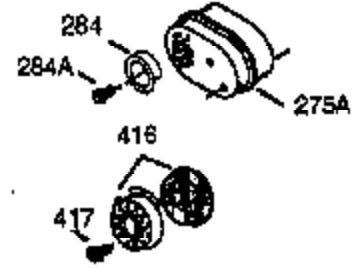

ILLUSTRATION SHOWS TYPICAL PARTS ONLY. ORDER BY PART NUMBER. PARTS NOT LISTED ARE SUPPLIED BY OEM.

VIEW 2 OF 3

Ref #	Part Number	Qty	Description
237	32971	1	Air Cleaner Adaptor
238	650709	2	Screw, 10-32 x 7/16"
239	35815	1	* Air Cleaner Gasket
243	650899	2	Screw, 10-32 x 2-3/32"
245	35500	1	Air Cleaner Filter
247	35505	2	Air Cleaner Tube Clamp
248	35504	1	Air Cleaner Tube
250	35503	1	Air Cleaner Cover
287	650926	2	Screw, 8-32 x 21/64"
299	650900	2	"U" Type Nut, 10-32
300A	35501A	1	Shroud & Tank Ass'y. (Incl. 301)
301	35355	1	Fuel Cap
327	35392	1	Starter Plug
347	650898	4	Screw, 10-32 x 27/32"
370	34144	1	Primer Decal

ILLUSTRATION SHOWS TYPICAL PARTS ONLY. ORDER BY PART NUMBER. PARTS NOT LISTED ARE SUPPLIED BY OEM.

**VIEW 3 OF 3**

Ref #	Part Number	Qty	Description
19	33578	1	Extension Spring
53	31745	1	Tang Washer
55	33651	1	P.T.O. Shaft
56	33401	1	R.H. Worm Gear
57	33537	1	Retaining Ring
58	31744	1	Oil Seal
59	31747	1	Washer
69	35261	1	* Mounting Flange Gasket
72	36083	1	Oil Drain Plug
75	26208	1	Oil Seal
86	650488	5	Screw, 1/4-20 x 1-1/4"
87	650492	1	Screw, 1/4-20 x 2-1/4"
103	650814	2	Screw, Torx T-15, 10-24 x 1"
182	6201	2	Screw, 1/4-28 x 7/8"
185	35628	1	Intake Pipe (Incl. 224)
186	34337	1	Governor Link
223	650451	1	Screw, 1/4-20 x 1"
264	650918	2	Screw, Torx T-30, 1/4-20 x 1-7/32"
266	650917	1	Stud
266A	29752	1	Nut, 10-28
270	35720	1	Exhaust Manifold
274	35865	1	* Exhaust Gasket
275	35744	1	Muffler
277	650729	2	Screw, 5/16-18 x 3-3/16"
325	29443	1	Wire Clip