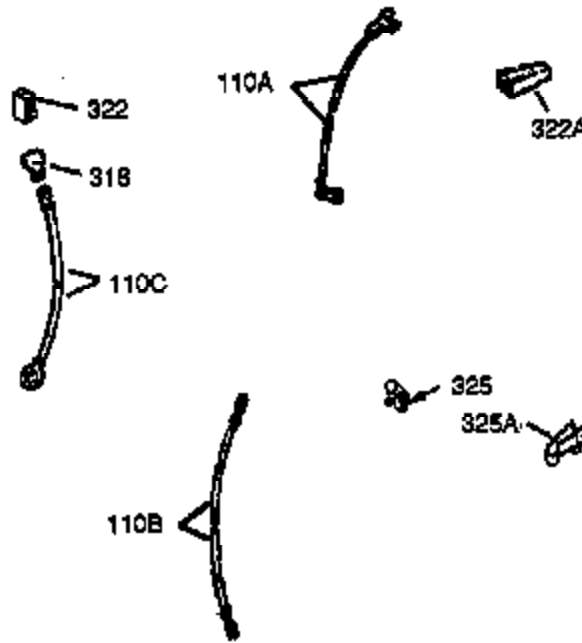

ILLUSTRATION SHOWS TYPICAL PARTS ONLY. ORDER BY PART NUMBER. PARTS NOT LISTED ARE SUPPLIED BY OEM.

**VIEW 3 OF 3**

Ref #	Part Number	Qty	Description
19	33578	1	Extension Spring
53	31745	1	Tang Washer
55	33651	1	P.T.O. Shaft
56	33401	1	R.H. Worm Gear
57	33537	1	Retaining Ring
58	31744	1	Oil Seal
59	31747	1	Washer
69	35261	1	* Mounting Flange Gasket
72	36083	1	Oil Drain Plug
75	26208	1	Oil Seal
86	650488	5	Screw, 1/4-20 x 1-1/4"
87	650492	1	Screw, 1/4-20 x 2-1/4"
103	650814	2	Screw, Torx T-15, 10-24 x 1"
182	6201	2	Screw, 1/4-28 x 7/8"
185	35628	1	Intake Pipe (Incl. 224)
186	34337	1	Governor Link
223	650451	1	Screw, 1/4-20 x 1"
264	650918	2	Screw, Torx T-30, 1/4-20 x 1-7/32"
266	650917	1	Stud
266A	29752	1	Nut, 10-28
270	35720	1	Exhaust Manifold
274	35865	1	* Exhaust Gasket
275	35744	1	Muffler
277	650729	2	Screw, 5/16-18 x 3-3/16"
325	29443	1	Wire Clip