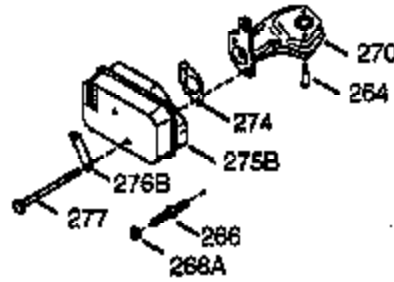

ILLUSTRATION SHOWS TYPICAL PARTS ONLY. ORDER BY PART NUMBER. PARTS NOT LISTED ARE SUPPLIED BY OEM.

VIEW 2 OF 3

Ref #	Part Number	Qty	Description
237	32971	1	Air Cleaner Adaptor
238	650709	2	Screw, 10-32 x 7/16"
239	35815	1	* Air Cleaner Gasket
243	650899	2	Screw, 10-32 x 2-3/32"
245	35500	1	Air Cleaner Filter
247	35505	2	Air Cleaner Tube Clamp
248	35504	1	Air Cleaner Tube
250	35503	1	Air Cleaner Cover
287	650926	2	Screw, 8-32 x 21/64"
299	650900	2	"U" Type Nut, 10-32
300A	35501A	1	Shroud & Tank Ass'y. (Incl. 301)
301	35355	1	Fuel Cap
327	35392	1	Starter Plug
347	650898	4	Screw, 10-32 x 27/32"
370	34144	1	Primer Decal

ILLUSTRATION SHOWS TYPICAL PARTS ONLY. ORDER BY PART NUMBER. PARTS NOT LISTED ARE SUPPLIED BY OEM.

**VIEW 3 OF 3**

Ref #	Part Number	Qty	Description
19	33578	1	Extension Spring
53	31745	1	Tang Washer
55	33651	1	P.T.O. Shaft
56	33401	1	R.H. Worm Gear
57	33537	1	Retaining Ring
58	31744	1	Oil Seal
59	31747	1	Washer
69	35261	1	* Mounting Flange Gasket
72	36083	1	Oil Drain Plug
75	26208	1	Oil Seal
86	650488	5	Screw, 1/4-20 x 1-1/4"
87	650492	1	Screw, 1/4-20 x 2-1/4"
103	650814	2	Screw, Torx T-15, 10-24 x 1"
182	6201	2	Screw, 1/4-28 x 7/8"
185	35628	1	Intake Pipe (Incl. 224)
186	34337	1	Governor Link
223	650451	1	Screw, 1/4-20 x 1"
264	650918	2	Screw, Torx T-30, 1/4-20 x 1-7/32"
266	650917	1	Stud
266A	29752	1	Nut, 10-28
270	35720	1	Exhaust Manifold
274	35865	1	* Exhaust Gasket
275	35744	1	Muffler
277	650729	2	Screw, 5/16-18 x 3-3/16"
325	29443	1	Wire Clip