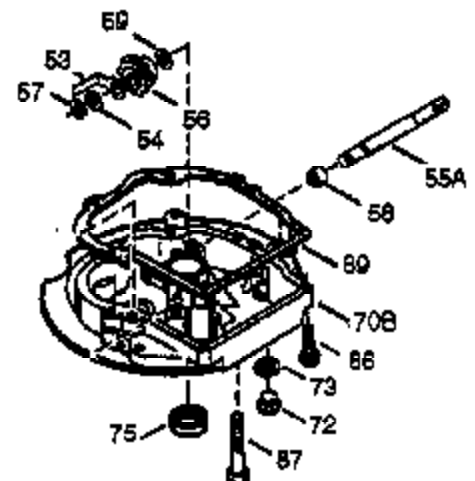

ILLUSTRATION SHOWS TYPICAL PARTS ONLY. ORDER BY PART NUMBER. PARTS NOT LISTED ARE SUPPLIED BY OEM.

VIEW 2 OF 3

Ref #	Part Number	Qty	Description
237	32971	1	Air Cleaner Adaptor
238	650709	2	Screw, 10-32 x 7/16"
239	35815	1	* Air Cleaner Gasket
243	650899	2	Screw, 10-32 x 2-3/32"
245	35500	1	Air Cleaner Filter
247	35505	2	Air Cleaner Tube Clamp
248	35504	1	Air Cleaner Tube
250	35503	1	Air Cleaner Cover
287	650926	2	Screw, 8-32 x 21/64"
299	650900	2	"U" Type Nut, 10-32
300A	35501A	1	Shroud & Tank Ass'y. (Incl. 301)
301	35355	1	Fuel Cap
327	35392	1	Starter Plug
347	650898	4	Screw, 10-32 x 27/32"
370	34144	1	Primer Decal

ILLUSTRATION SHOWS TYPICAL PARTS ONLY. ORDER BY PART NUMBER. PARTS NOT LISTED ARE SUPPLIED BY OEM.

VIEW 3 OF 3

Ref #	Part Number	Qty	Description
19	33578	1	Extension Spring
69	35261	1	* Mounting Flange Gasket
72	36083	1	Oil Drain Plug
75	27897	1	Oil Seal
86	650488	6	Screw, 1/4-20 x 1-1/4"
103	650814	2	Screw, Torx T-15, 10-24 x 1"
182	6201	2	Screw, 1/4-28 x 7/8"
185	35628	1	Intake Pipe (Incl. 224)
186	34337	1	Governor Link
223	650451	1	Screw, 1/4-20 x 1"
264	650918	2	Screw, Torx T-30, 1/4-20 x 1-7/32"
266A	29752	1	Nut, 10-28
266	650917	1	Stud
270	35720	1	Exhaust Manifold
274	35865	1	* Exhaust Gasket
275	35744	1	Muffler
277	650729	2	Screw, 5/16-18 x 3-3/16"
325	29443	1	Wire Clip