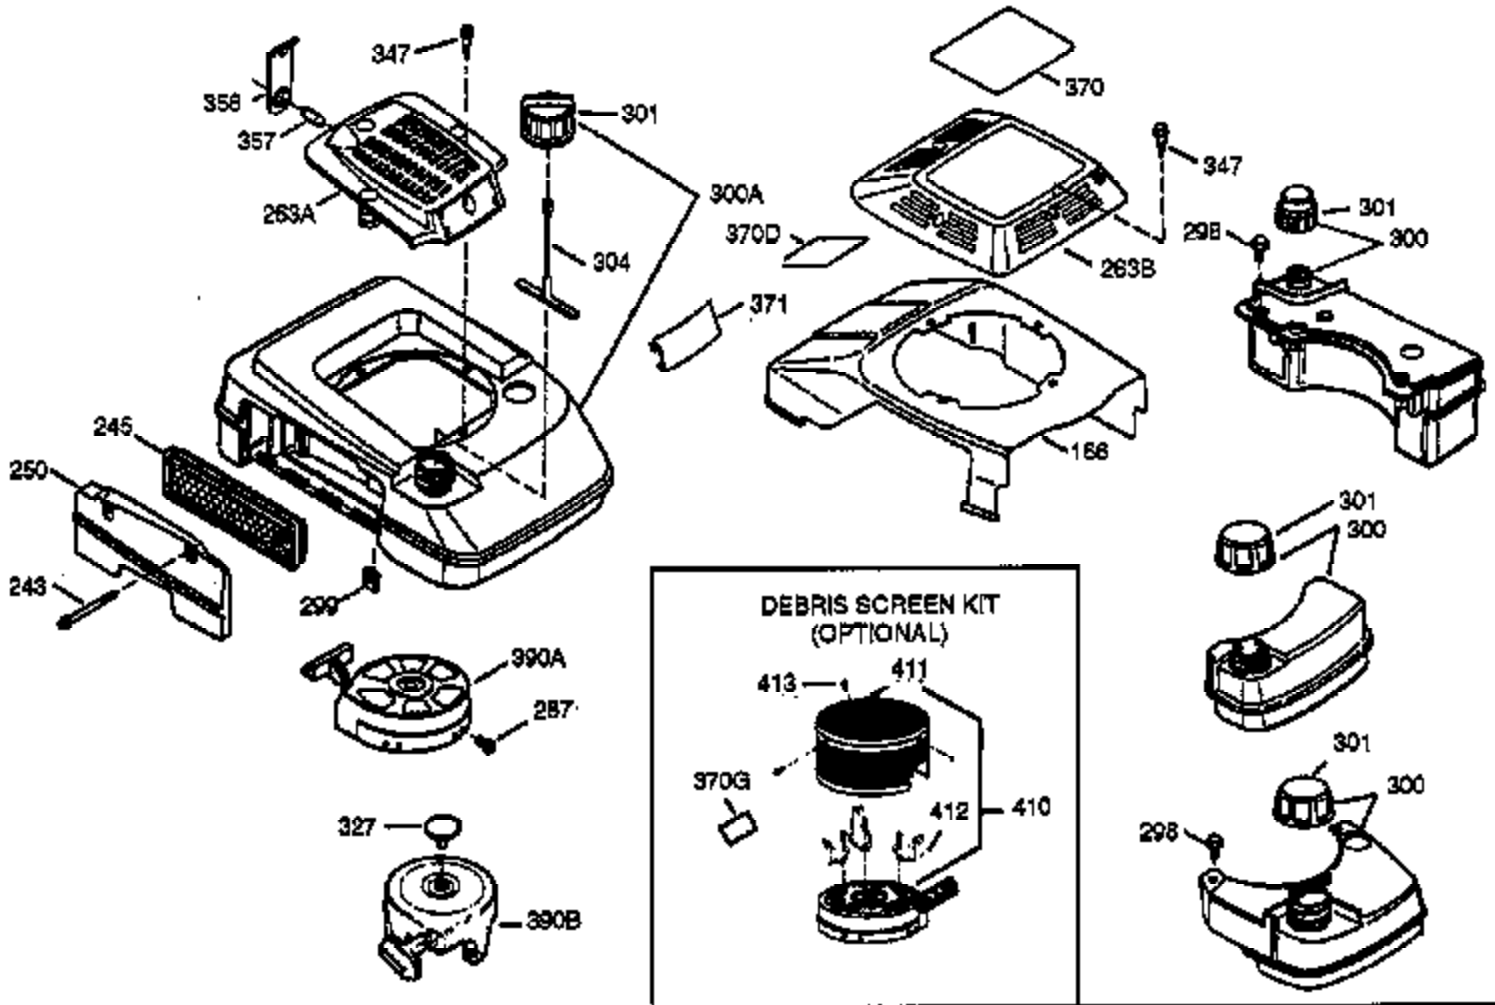

ILLUSTRATION SHOWS TYPICAL PARTS ONLY. ORDER BY PART NUMBER. PARTS NOT LISTED ARE SUPPLIED BY OEM.

VIEW 2 OF 3

Ref #	Part Number	Qty	Description
237	32971	1	Air Cleaner Adaptor
238	650709	2	Screw, 10-32 x 7/16"
239	35815	1	* Air Cleaner Gasket
243	650899	2	Screw, 10-32 x 2-3/32"
245	35500	1	Air Cleaner Filter
247	35505	2	Air Cleaner Tube Clamp
248	35504	1	Air Cleaner Tube
250	35503	1	Air Cleaner Cover
287	650926	2	Screw, 8-32 x 21/64"
299	650900	2	"U" Type Nut, 10-32
300A	35501A	1	Shroud & Tank Ass'y. (Incl. 301)
301	35355	1	Fuel Cap
327	35392	1	Starter Plug
347	650898	4	Screw, 10-32 x 27/32"
370	34144	1	Primer Decal