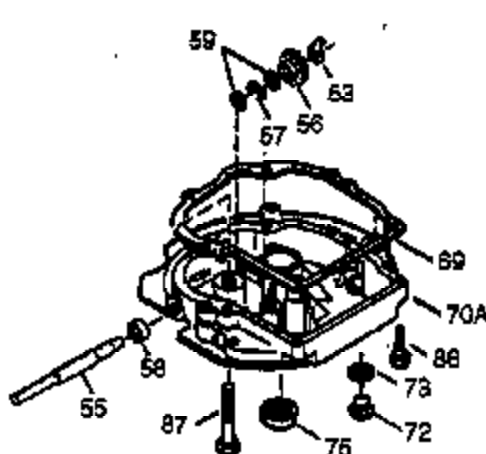

ILLUSTRATION SHOWS TYPICAL PARTS ONLY. ORDER BY PART NUMBER. PARTS NOT LISTED ARE SUPPLIED BY OEM.

VIEW 2 OF 3

Ref #	Part Number	Qty	Description
237	32971	1	Air Cleaner Adaptor
238	650709	2	Screw, 10-32 x 7/16"
239	35815	1	* Air Cleaner Gasket
243	650899	2	Screw, 10-32 x 2-3/32"
245	35500	1	Air Cleaner Filter
247	35505	2	Air Cleaner Tube Clamp
248	35504	1	Air Cleaner Tube
250	35503	1	Air Cleaner Cover
287	650926	2	Screw, 8-32 x 21/64"
299	650900	2	"U" Type Nut, 10-32
300A	35501A	1	Shroud & Tank Ass'y. (Incl. 301)
301	35355	1	Fuel Cap
327	35392	1	Starter Plug
347	650898	4	Screw, 10-32 x 27/32"
370	34144	1	Primer Decal

ILLUSTRATION SHOWS TYPICAL PARTS ONLY. ORDER BY PART NUMBER. PARTS NOT LISTED ARE SUPPLIED BY OEM.

VIEW 3 OF 3

Ref #	Part Number	Qty	Description
19	33578	1	Extension Spring
69	35261	1	* Mounting Flange Gasket
72	36083	1	Oil Drain Plug
75	27897	1	Oil Seal
86	650488	6	Screw, 1/4-20 x 1-1/4"
103	650814	2	Screw, Torx T-15, 10-24 x 1"
182	6201	2	Screw, 1/4-28 x 7/8"
185	35628	1	Intake Pipe (Incl. 224)
186	34337	1	Governor Link
223	650451	1	Screw, 1/4-20 x 1"
264	650918	2	Screw, Torx T-30, 1/4-20 x 1-7/32"
266A	29752	1	Nut, 10-28
266	650917	1	Stud
270	35720	1	Exhaust Manifold
274	35865	1	* Exhaust Gasket
275	35744	1	Muffler
277	650729	2	Screw, 5/16-18 x 3-3/16"
325	29443	1	Wire Clip