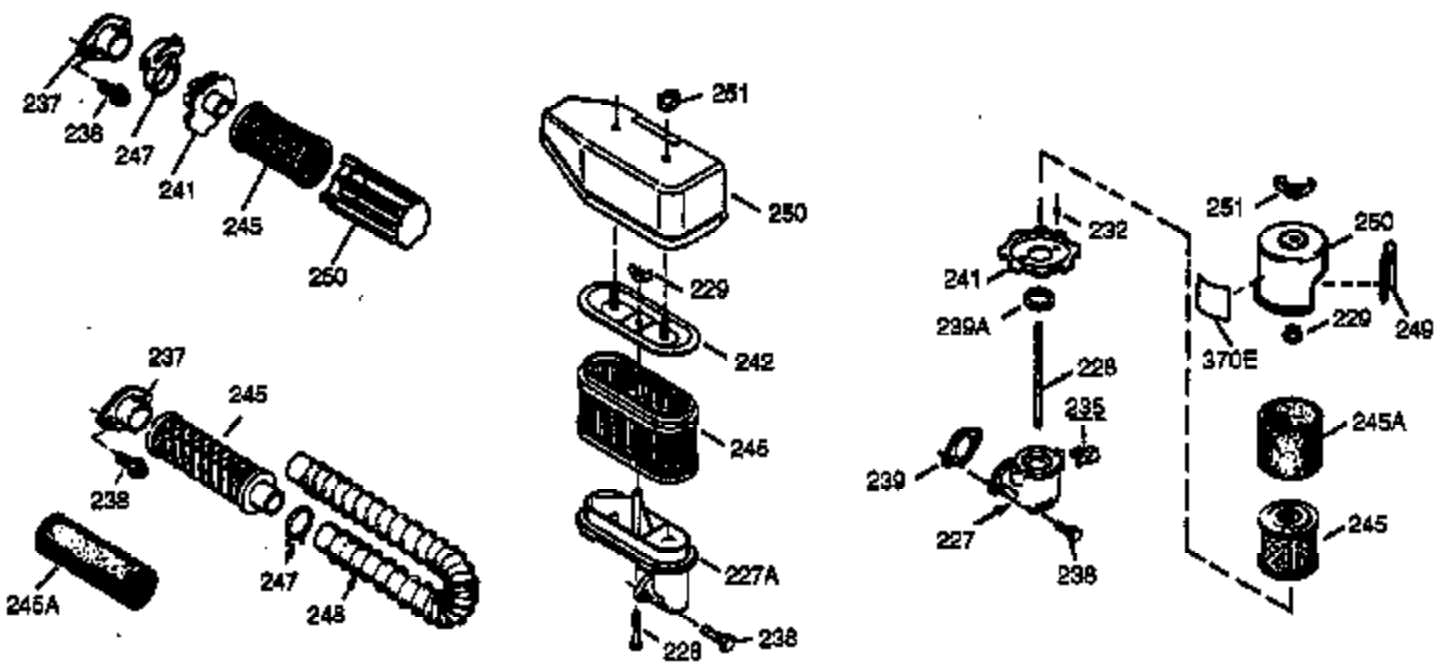

ILLUSTRATION SHOWS TYPICAL PARTS ONLY. ORDER BY PART NUMBER. PARTS NOT LISTED ARE SUPPLIED BY OEM.

VIEW 2 OF 3

Ref #	Part Number	Qty	Description
237	32971	1	Air Cleaner Adaptor
238	650709	2	Screw, 10-32 x 7/16"
239	35815	1	* Air Cleaner Gasket
243	650899	2	Screw, 10-32 x 2-3/32"
245	35500	1	Air Cleaner Filter
247	35505	2	Air Cleaner Tube Clamp
248	35504	1	Air Cleaner Tube
250	35503	1	Air Cleaner Cover
287	650926	2	Screw, 8-32 x 21/64"
299	650900	2	"U" Type Nut, 10-32
300A	35501A	1	Shroud & Tank Ass'y. (Incl. 301)
301	35355	1	Fuel Cap
327	35392	1	Starter Plug
347	650898	4	Screw, 10-32 x 27/32"
370	34144	1	Primer Decal