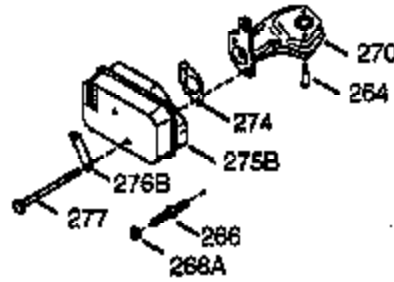

ILLUSTRATION SHOWS TYPICAL PARTS ONLY. ORDER BY PART NUMBER. PARTS NOT LISTED ARE SUPPLIED BY OEM.

VIEW 2 OF 3

Ref #	Part Number	Qty	Description
237	32971	1	Air Cleaner Adaptor
238	650709	2	Screw, 10-32 x 7/16"
239	35815	1	* Air Cleaner Gasket
243	650899	2	Screw, 10-32 x 2-3/32"
245	35500	1	Air Cleaner Filter
247	35505	2	Air Cleaner Tube Clamp
248	35504	1	Air Cleaner Tube
250	35503	1	Air Cleaner Cover
287	650926	2	Screw, 8-32 x 21/64"
299	650900	2	"U" Type Nut, 10-32
300A	35501A	1	Shroud & Tank Ass'y. (Incl. 301)
301	35355	1	Fuel Cap
327	35392	1	Starter Plug
347	650898	4	Screw, 10-32 x 27/32"
370	34144	1	Primer Decal

ILLUSTRATION SHOWS TYPICAL PARTS ONLY. ORDER BY PART NUMBER. PARTS NOT LISTED ARE SUPPLIED BY OEM.

VIEW 3 OF 3

Ref #	Part Number	Qty	Description
19	33578	1	Extension Spring
69	35261	1	* Mounting Flange Gasket
72	36083	1	Oil Drain Plug
75	27897	1	Oil Seal
86	650488	6	Screw, 1/4-20 x 1-1/4"
103	650814	2	Screw, Torx T-15, 10-24 x 1"
182	6201	2	Screw, 1/4-28 x 7/8"
185	35628	1	Intake Pipe (Incl. 224)
186	34337	1	Governor Link
223	650451	1	Screw, 1/4-20 x 1"
264	650918	2	Screw, Torx T-30, 1/4-20 x 1-7/32"
266A	29752	1	Nut, 10-28
266	650917	1	Stud
270	35720	1	Exhaust Manifold
274	35865	1	* Exhaust Gasket
275	35744	1	Muffler
277	650729	2	Screw, 5/16-18 x 3-3/16"
325	29443	1	Wire Clip