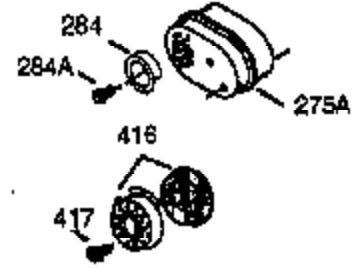

ILLUSTRATION SHOWS TYPICAL PARTS ONLY. ORDER BY PART NUMBER. PARTS NOT LISTED ARE SUPPLIED BY OEM.

VIEW 2 OF 3

Ref #	Part Number	Qty	Description
237	32971	1	Air Cleaner Adaptor
238	650709	2	Screw, 10-32 x 7/16"
239	35815	1	* Air Cleaner Gasket
243	650899	2	Screw, 10-32 x 2-3/32"
245	35500	1	Air Cleaner Filter
247	35505	2	Air Cleaner Tube Clamp
248	35504	1	Air Cleaner Tube
250	35503	1	Air Cleaner Cover
287	650926	2	Screw, 8-32 x 21/64"
299	650900	2	"U" Type Nut, 10-32
300A	35501A	1	Shroud & Tank Ass'y. (Incl. 301)
301	35355	1	Fuel Cap
327	35392	1	Starter Plug
347	650898	4	Screw, 10-32 x 27/32"
370	34144	1	Primer Decal

ILLUSTRATION SHOWS TYPICAL PARTS ONLY. ORDER BY PART NUMBER. PARTS NOT LISTED ARE SUPPLIED BY OEM.

VIEW 3 OF 3

Ref #	Part Number	Qty	Description
19	33578	1	Extension Spring
69	35261	1	* Mounting Flange Gasket
72	36083	1	Oil Drain Plug
75	27897	1	Oil Seal
86	650488	6	Screw, 1/4-20 x 1-1/4"
103	650814	2	Screw, Torx T-15, 10-24 x 1"
182	6201	2	Screw, 1/4-28 x 7/8"
185	35628	1	Intake Pipe (Incl. 224)
186	34337	1	Governor Link
223	650451	1	Screw, 1/4-20 x 1"
264	650918	2	Screw, Torx T-30, 1/4-20 x 1-7/32"
266A	29752	1	Nut, 10-28
266	650917	1	Stud
270	35720	1	Exhaust Manifold
274	35865	1	* Exhaust Gasket
275	35744	1	Muffler
277	650729	2	Screw, 5/16-18 x 3-3/16"
325	29443	1	Wire Clip