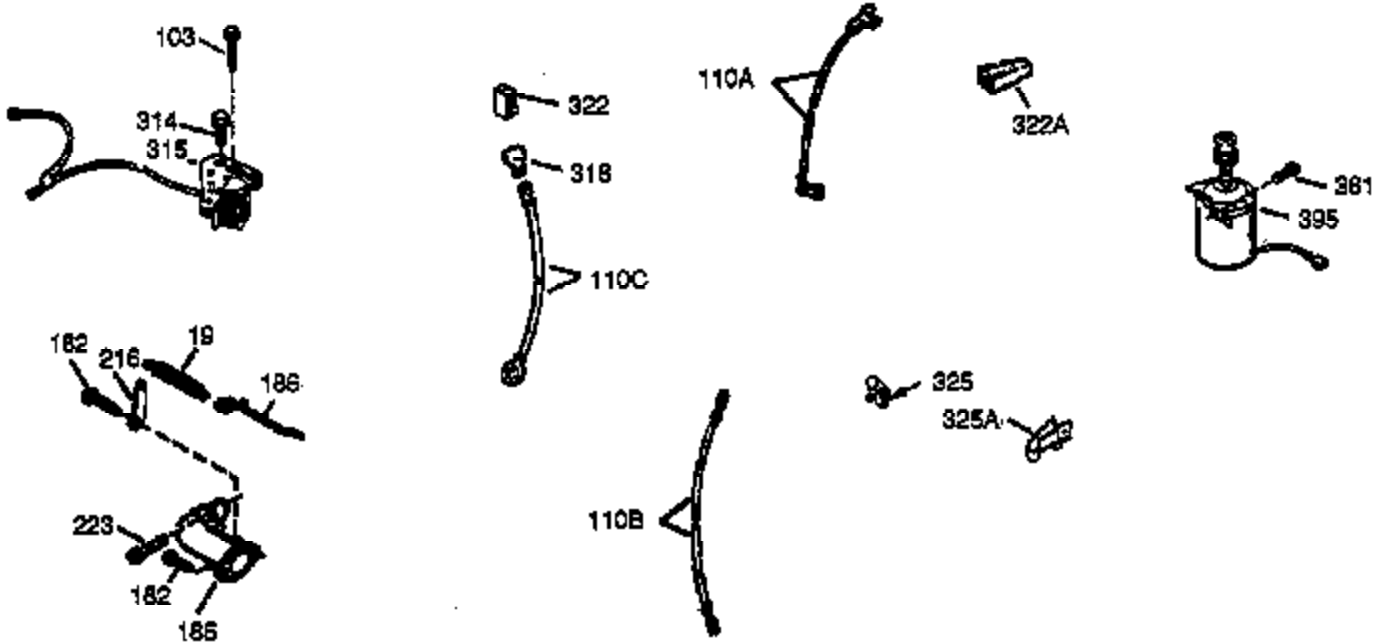

ILLUSTRATION SHOWS TYPICAL PARTS ONLY. ORDER BY PART NUMBER. PARTS NOT LISTED ARE SUPPLIED BY OEM.

VIEW 3 OF 3

Ref #	Part Number	Qty	Description
19	33578	1	Extension Spring
69	35261	1	* Mounting Flange Gasket
72	36083	1	Oil Drain Plug
75	27897	1	Oil Seal
86	650488	6	Screw, 1/4-20 x 1-1/4"
103	650814	2	Screw, Torx T-15, 10-24 x 1"
182	6201	2	Screw, 1/4-28 x 7/8"
185	35628	1	Intake Pipe (Incl. 224)
186	34337	1	Governor Link
223	650451	1	Screw, 1/4-20 x 1"
264	650918	2	Screw, Torx T-30, 1/4-20 x 1-7/32"
266A	29752	1	Nut, 10-28
266	650917	1	Stud
270	35720	1	Exhaust Manifold
274	35865	1	* Exhaust Gasket
275	35744	1	Muffler
277	650729	2	Screw, 5/16-18 x 3-3/16"
325	29443	1	Wire Clip