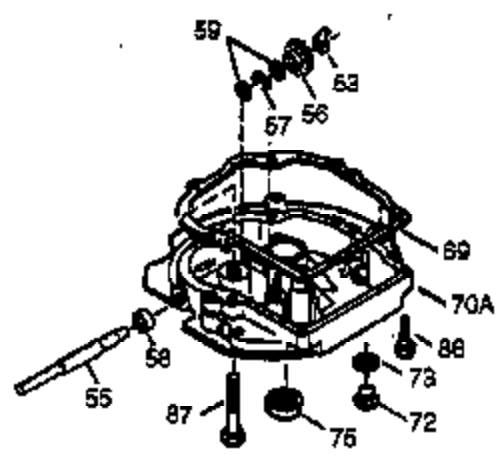

Ref #	Part Number	Qty	Description
	324 33177	1	Terminal
	327 35392	1	Starter Plug
	341A 35721	1	Blower Housing Support Bracket
	347 650898	4	Screw, 10-32 x 27/32"
	380 632528	1	Carburetor (Incl. 184)
	390 590621	1	Rewind Starter
	400 35633A	1	*Gasket Set (Incl. items marked PK i n notes.) Incl. part #'s 26756 (1), 28833 (1), 33735 (1), 34265 (1), 35261 (1), 35617 (1), 35626 (1), 35629A (1), 35806 (1), 35815 (1), 35848 (1), 35865 (1)
	420 730225	1	SAE 30 4-Cycle Engine Oil (Quart)

ILLUSTRATION SHOWS TYPICAL PARTS ONLY. ORDER BY PART NUMBER. PARTS NOT LISTED ARE SUPPLIED BY OEM.

VIEW 2 OF 3

Ref #	Part Number	Qty	Description
237	32971	1	Air Cleaner Adaptor
238	650709	2	Screw, 10-32 x 7/16"
239	35815	1	* Air Cleaner Gasket
243	650899	2	Screw, 10-32 x 2-3/32"
245	35500	1	Air Cleaner Filter
247	35505	2	Air Cleaner Tube Clamp
248	35504	1	Air Cleaner Tube
250	35503	1	Air Cleaner Cover
287	650926	2	Screw, 8-32 x 21/64"
299	650900	2	"U" Type Nut, 10-32
300A	35501A	1	Shroud & Tank Ass'y. (Incl. 301)
301	35355	1	Fuel Cap
327	35392	1	Starter Plug
347	650898	4	Screw, 10-32 x 27/32"

ILLUSTRATION SHOWS TYPICAL PARTS ONLY. ORDER BY PART NUMBER. PARTS NOT LISTED ARE SUPPLIED BY OEM.

VIEW 3 OF 3

Ref #	Part Number	Qty	Description
19	33578	1	Extension Spring
69	35261	1	* Mounting Flange Gasket
72	36083	1	Oil Drain Plug
75	27897	1	Oil Seal
86	650488	6	Screw, 1/4-20 x 1-1/4"
103	650814	2	Screw, Torx T-15, 10-24 x 1"
182	6201	2	Screw, 1/4-28 x 7/8"
185	35628	1	Intake Pipe (Incl. 224)
186	34358	1	Governor Link
223	650451	1	Screw, 1/4-20 x 1"
264	650918	2	Screw, Torx T-30, 1/4-20 x 1-7/32"
266A	29752	1	Nut, 1/4-28
266	650917	1	Stud
270	35720	1	Exhaust Manifold
275	391028	1	Muffler
277	650697A	2	Screw, 5/16-18 x 2-1/2"
325	29443	1	Wire Clip