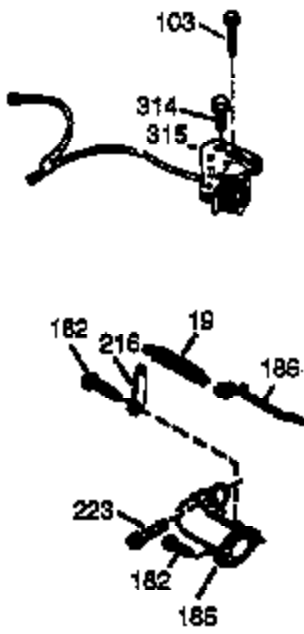

ILLUSTRATION SHOWS TYPICAL PARTS ONLY. ORDER BY PART NUMBER. PARTS NOT LISTED ARE SUPPLIED BY OEM.

VIEW 2 OF 3

Ref #	Part Number	Qty	Description
237	32971	1	Air Cleaner Adaptor
238	650709	2	Screw, 10-32 x 7/16"
239	35815	1	* Air Cleaner Gasket
243	650899	2	Screw, 10-32 x 2-3/32"
245	35500	1	Air Cleaner Filter
247	35505	2	Air Cleaner Tube Clamp
248	35504	1	Air Cleaner Tube
250	35503	1	Air Cleaner Cover
287	650926	2	Screw, 8-32 x 21/64"
299	650900	2	"U" Type Nut, 10-32
300A	35501A	1	Shroud & Tank Ass'y. (Incl. 301)
301	35355	1	Fuel Cap
327	35392	1	Starter Plug
347	650898	4	Screw, 10-32 x 27/32"

ILLUSTRATION SHOWS TYPICAL PARTS ONLY. ORDER BY PART NUMBER. PARTS NOT LISTED ARE SUPPLIED BY OEM.

VIEW 3 OF 3

Ref #	Part Number	Qty	Description
19	33578	1	Extension Spring
69	35261	1	* Mounting Flange Gasket
72	36083	1	Oil Drain Plug
75	27897	1	Oil Seal
86	650488	6	Screw, 1/4-20 x 1-1/4"
103	650814	2	Screw, Torx T-15, 10-24 x 1"
182	6201	2	Screw, 1/4-28 x 7/8"
185	35628	1	Intake Pipe (Incl. 224)
186	34358	1	Governor Link
223	650451	1	Screw, 1/4-20 x 1"
264	650918	2	Screw, Torx T-30, 1/4-20 x 1-7/32"
266A	29752	1	Nut, 1/4-28
266	650917	1	Stud
270	35720	1	Exhaust Manifold
275	391028	1	Muffler
277	650697A	2	Screw, 5/16-18 x 2-1/2"
325	29443	1	Wire Clip