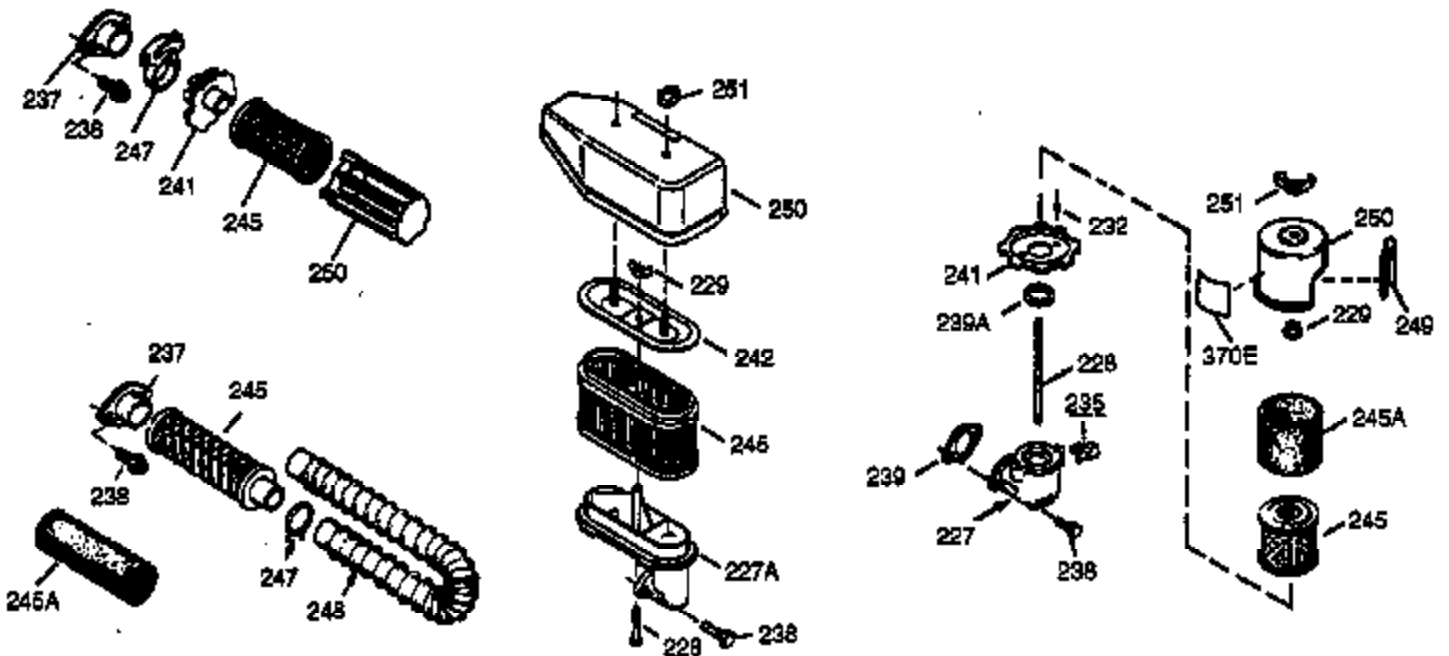

ILLUSTRATION SHOWS TYPICAL PARTS ONLY. ORDER BY PART NUMBER. PARTS NOT LISTED ARE SUPPLIED BY OEM.

VIEW 2 OF 3

Ref #	Part Number	Qty	Description
237	32971	1	Air Cleaner Adaptor
238	650709	2	Screw, 10-32 x 7/16"
239	35815	1	* Air Cleaner Gasket
243	650899	2	Screw, 10-32 x 2-3/32"
245	35500	1	Air Cleaner Filter
247	35505	2	Air Cleaner Tube Clamp
248	35504	1	Air Cleaner Tube
250	35503	1	Air Cleaner Cover
287	650926	2	Screw, 8-32 x 21/64"
299	650900	2	"U" Type Nut, 10-32
300A	35501A	1	Shroud & Tank Ass'y. (Incl. 301)
301	35355	1	Fuel Cap
327	35392	1	Starter Plug
347	650898	4	Screw, 10-32 x 27/32"