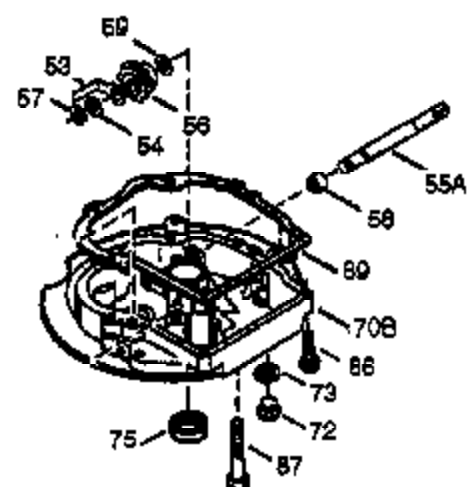

Ref #	Part Number	Qty	Description
	324 33177	1	Terminal
	327 35392	1	Starter Plug
	341A 35721	1	Blower Housing Support Bracket
	347 650898	4	Screw, 10-32 x 27/32"
	380 632528	1	Carburetor (Incl. 184)
	390 590621	1	Rewind Starter
	400 35633A	1	*Gasket Set (Incl. items marked PK i n notes.) Incl. part #'s 26756 (1), 28833 (1), 33735 (1), 34265 (1), 35261 (1), 35617 (1), 35626 (1), 35629A (1), 35806 (1), 35815 (1), 35848 (1), 35865 (1)
	420 730225	1	SAE 30 4-Cycle Engine Oil (Quart)

ILLUSTRATION SHOWS TYPICAL PARTS ONLY. ORDER BY PART NUMBER. PARTS NOT LISTED ARE SUPPLIED BY OEM.

VIEW 2 OF 3

Ref #	Part Number	Qty	Description
237	32971	1	Air Cleaner Adaptor
238	650709	2	Screw, 10-32 x 7/16"
239	35815	1	* Air Cleaner Gasket
243	650899	2	Screw, 10-32 x 2-3/32"
245	35500	1	Air Cleaner Filter
247	35505	2	Air Cleaner Tube Clamp
248	35504	1	Air Cleaner Tube
250	35503	1	Air Cleaner Cover
287	650926	2	Screw, 8-32 x 21/64"
299	650900	2	"U" Type Nut, 10-32
300A	35501A	1	Shroud & Tank Ass'y. (Incl. 301)
301	35355	1	Fuel Cap
327	35392	1	Starter Plug
347	650898	4	Screw, 10-32 x 27/32"

ILLUSTRATION SHOWS TYPICAL PARTS ONLY. ORDER BY PART NUMBER. PARTS NOT LISTED ARE SUPPLIED BY OEM.

VIEW 3 OF 3

Ref #	Part Number	Qty	Description
19	33578	1	Extension Spring
69	35261	1	* Mounting Flange Gasket
72	36083	1	Oil Drain Plug
75	27897	1	Oil Seal
86	650488	6	Screw, 1/4-20 x 1-1/4"
103	650814	2	Screw, Torx T-15, 10-24 x 1"
182	6201	2	Screw, 1/4-28 x 7/8"
185	35628	1	Intake Pipe (Incl. 224)
186	34358	1	Governor Link
223	650451	1	Screw, 1/4-20 x 1"
264	650918	2	Screw, Torx T-30, 1/4-20 x 1-7/32"
266A	29752	1	Nut, 1/4-28
266	650917	1	Stud
270	35720	1	Exhaust Manifold
275	391028	1	Muffler
277	650697A	2	Screw, 5/16-18 x 2-1/2"
325	29443	1	Wire Clip