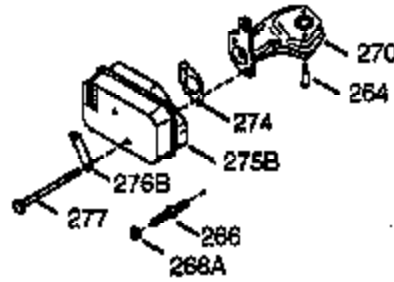

Ref #	Part Number	Qty	Description
	324 33177	1	Terminal
	327 35392	1	Starter Plug
	341A 35721	1	Blower Housing Support Bracket
	347 650898	4	Screw, 10-32 x 27/32"
	380 632528	1	Carburetor (Incl. 184)
	390 590621	1	Rewind Starter
	400 35633A	1	*Gasket Set (Incl. items marked PK i n notes.) Incl. part #'s 26756 (1), 28833 (1), 33735 (1), 34265 (1), 35261 (1), 35617 (1), 35626 (1), 35629A (1), 35806 (1), 35815 (1), 35848 (1), 35865 (1)
	420 730225	1	SAE 30 4-Cycle Engine Oil (Quart)

ILLUSTRATION SHOWS TYPICAL PARTS ONLY. ORDER BY PART NUMBER. PARTS NOT LISTED ARE SUPPLIED BY OEM.

VIEW 2 OF 3

Ref #	Part Number	Qty	Description
237	32971	1	Air Cleaner Adaptor
238	650709	2	Screw, 10-32 x 7/16"
239	35815	1	* Air Cleaner Gasket
243	650899	2	Screw, 10-32 x 2-3/32"
245	35500	1	Air Cleaner Filter
247	35505	2	Air Cleaner Tube Clamp
248	35504	1	Air Cleaner Tube
250	35503	1	Air Cleaner Cover
287	650926	2	Screw, 8-32 x 21/64"
299	650900	2	"U" Type Nut, 10-32
300A	35501A	1	Shroud & Tank Ass'y. (Incl. 301)
301	35355	1	Fuel Cap
327	35392	1	Starter Plug
347	650898	4	Screw, 10-32 x 27/32"

ILLUSTRATION SHOWS TYPICAL PARTS ONLY. ORDER BY PART NUMBER. PARTS NOT LISTED ARE SUPPLIED BY OEM.

VIEW 3 OF 3

Ref #	Part Number	Qty	Description
19	33578	1	Extension Spring
69	35261	1	* Mounting Flange Gasket
72	36083	1	Oil Drain Plug
75	27897	1	Oil Seal
86	650488	6	Screw, 1/4-20 x 1-1/4"
103	650814	2	Screw, Torx T-15, 10-24 x 1"
182	6201	2	Screw, 1/4-28 x 7/8"
185	35628	1	Intake Pipe (Incl. 224)
186	34358	1	Governor Link
223	650451	1	Screw, 1/4-20 x 1"
264	650918	2	Screw, Torx T-30, 1/4-20 x 1-7/32"
266A	29752	1	Nut, 1/4-28
266	650917	1	Stud
270	35720	1	Exhaust Manifold
275	391028	1	Muffler
277	650697A	2	Screw, 5/16-18 x 2-1/2"
325	29443	1	Wire Clip