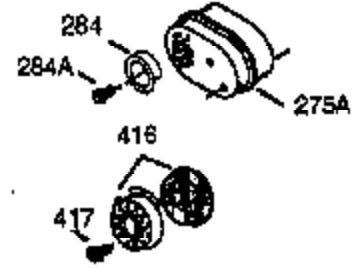

Ref #	Part Number	Qty	Description
	324 33177	1	Terminal
	327 35392	1	Starter Plug
	341A 35721	1	Blower Housing Support Bracket
	347 650898	4	Screw, 10-32 x 27/32"
	380 632528	1	Carburetor (Incl. 184)
	390 590621	1	Rewind Starter
	400 35633A	1	*Gasket Set (Incl. items marked PK i n notes.) Incl. part #'s 26756 (1), 28833 (1), 33735 (1), 34265 (1), 35261 (1), 35617 (1), 35626 (1), 35629A (1), 35806 (1), 35815 (1), 35848 (1), 35865 (1)
	420 730225	1	SAE 30 4-Cycle Engine Oil (Quart)

ILLUSTRATION SHOWS TYPICAL PARTS ONLY. ORDER BY PART NUMBER. PARTS NOT LISTED ARE SUPPLIED BY OEM.

VIEW 2 OF 3

Ref #	Part Number	Qty	Description
237	32971	1	Air Cleaner Adaptor
238	650709	2	Screw, 10-32 x 7/16"
239	35815	1	* Air Cleaner Gasket
243	650899	2	Screw, 10-32 x 2-3/32"
245	35500	1	Air Cleaner Filter
247	35505	2	Air Cleaner Tube Clamp
248	35504	1	Air Cleaner Tube
250	35503	1	Air Cleaner Cover
287	650926	2	Screw, 8-32 x 21/64"
299	650900	2	"U" Type Nut, 10-32
300A	35501A	1	Shroud & Tank Ass'y. (Incl. 301)
301	35355	1	Fuel Cap
327	35392	1	Starter Plug
347	650898	4	Screw, 10-32 x 27/32"

ILLUSTRATION SHOWS TYPICAL PARTS ONLY. ORDER BY PART NUMBER. PARTS NOT LISTED ARE SUPPLIED BY OEM.

VIEW 3 OF 3

Ref #	Part Number	Qty	Description
19	33578	1	Extension Spring
69	35261	1	* Mounting Flange Gasket
72	36083	1	Oil Drain Plug
75	27897	1	Oil Seal
86	650488	6	Screw, 1/4-20 x 1-1/4"
103	650814	2	Screw, Torx T-15, 10-24 x 1"
182	6201	2	Screw, 1/4-28 x 7/8"
185	35628	1	Intake Pipe (Incl. 224)
186	34358	1	Governor Link
223	650451	1	Screw, 1/4-20 x 1"
264	650918	2	Screw, Torx T-30, 1/4-20 x 1-7/32"
266A	29752	1	Nut, 1/4-28
266	650917	1	Stud
270	35720	1	Exhaust Manifold
275	391028	1	Muffler
277	650697A	2	Screw, 5/16-18 x 2-1/2"
325	29443	1	Wire Clip