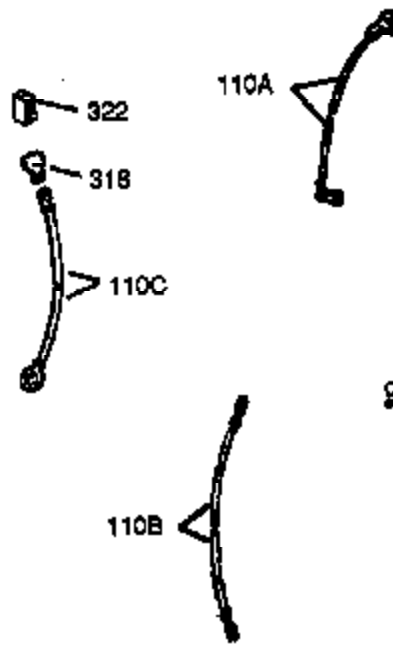

ILLUSTRATION SHOWS TYPICAL PARTS ONLY. ORDER BY PART NUMBER. PARTS NOT LISTED ARE SUPPLIED BY OEM.

VIEW 2 OF 3

Ref #	Part Number	Qty	Description
237	32971	1	Air Cleaner Adaptor
238	650709	2	Screw, 10-32 x 7/16"
239	35815	1	* Air Cleaner Gasket
243	650899	2	Screw, 10-32 x 2-3/32"
245	35500	1	Air Cleaner Filter
247	35505	2	Air Cleaner Tube Clamp
248	35504	1	Air Cleaner Tube
250	35503	1	Air Cleaner Cover
287	650926	2	Screw, 8-32 x 21/64"
299	650900	2	"U" Type Nut, 10-32
300A	35501A	1	Shroud & Tank Ass'y. (Incl. 301)
301	35355	1	Fuel Cap
327	35392	1	Starter Plug
347	650898	4	Screw, 10-32 x 27/32"

ILLUSTRATION SHOWS TYPICAL PARTS ONLY. ORDER BY PART NUMBER. PARTS NOT LISTED ARE SUPPLIED BY OEM.

VIEW 3 OF 3

Ref #	Part Number	Qty	Description
19	33578	1	Extension Spring
69	35261	1	* Mounting Flange Gasket
72	36083	1	Oil Drain Plug
75	27897	1	Oil Seal
86	650488	6	Screw, 1/4-20 x 1-1/4"
103	650814	2	Screw, Torx T-15, 10-24 x 1"
182	6201	2	Screw, 1/4-28 x 7/8"
185	35628	1	Intake Pipe (Incl. 224)
186	34358	1	Governor Link
223	650451	1	Screw, 1/4-20 x 1"
264	650918	2	Screw, Torx T-30, 1/4-20 x 1-7/32"
266A	29752	1	Nut, 1/4-28
266	650917	1	Stud
270	35720	1	Exhaust Manifold
275	391028	1	Muffler
277	650697A	2	Screw, 5/16-18 x 2-1/2"
325	29443	1	Wire Clip