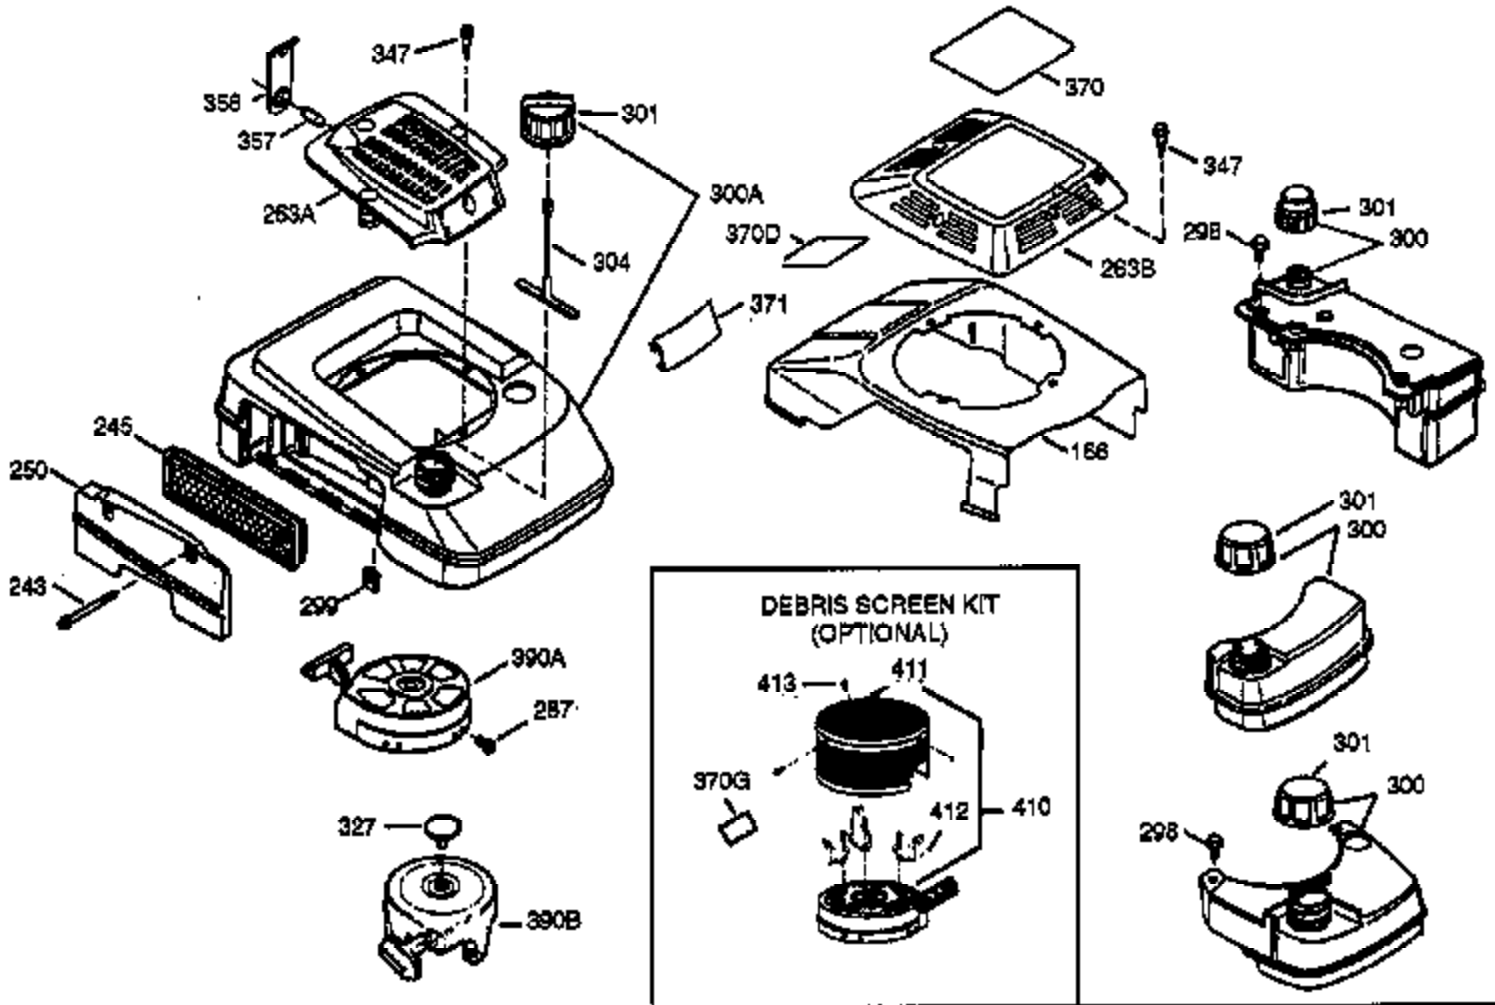

ILLUSTRATION SHOWS TYPICAL PARTS ONLY. ORDER BY PART NUMBER. PARTS NOT LISTED ARE SUPPLIED BY OEM.

VIEW 2 OF 3

Ref #	Part Number	Qty	Description
237	32971	1	Air Cleaner Adaptor
238	650709	2	Screw, 10-32 x 7/16"
239	35815	1	* Air Cleaner Gasket
243	650899	2	Screw, 10-32 x 2-3/32"
245	35500	1	Air Cleaner Filter
247	35505	2	Air Cleaner Tube Clamp
248	35504	1	Air Cleaner Tube
250	35503	1	Air Cleaner Cover
287	650926	2	Screw, 8-32 x 21/64"
299	650900	2	"U" Type Nut, 10-32
300A	35501A	1	Shroud & Tank Ass'y. (Incl. 301)
301	35355	1	Fuel Cap
327	35392	1	Starter Plug
347	650898	4	Screw, 10-32 x 27/32"