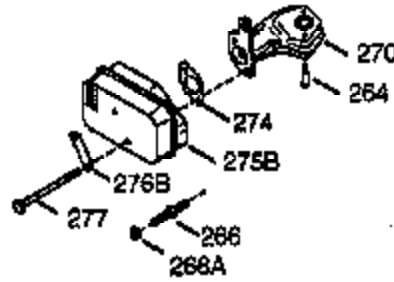

ILLUSTRATION SHOWS TYPICAL PARTS ONLY. ORDER BY PART NUMBER. PARTS NOT LISTED ARE SUPPLIED BY OEM.

VIEW 2 OF 3

Ref #	Part Number	Qty	Description
237	32971	1	Air Cleaner Adaptor
238	650709	2	Screw, 10-32 x 7/16"
239	35815	1	* Air Cleaner Gasket
243	650899	2	Screw, 10-32 x 2-3/32"
245	35500	1	Air Cleaner Filter
247	35505	2	Air Cleaner Tube Clamp
248	35504	1	Air Cleaner Tube
250	35503	1	Air Cleaner Cover
287	650926	2	Screw, 8-32 x 21/64"
299	650900	2	"U" Type Nut, 10-32
300A	35501A	1	Shroud & Tank Ass'y. (Incl. 301)
301	35355	1	Fuel Cap
327	35392	1	Starter Plug
347	650898	4	Screw, 10-32 x 27/32"

ILLUSTRATION SHOWS TYPICAL PARTS ONLY. ORDER BY PART NUMBER. PARTS NOT LISTED ARE SUPPLIED BY OEM.

**VIEW 3 OF 3**

Ref #	Part Number	Qty	Description
19	33578	1	Extension Spring
53	31745	1	Tang Washer
54	31787	1	Washer
55	31766	1	P.T.O. Shaft
56	33401	1	R.H. Worm Gear
57	31749	1	Retaining Ring
58	31744	1	Oil Seal
59	31747	1	Washer
69	35261	1	* Mounting Flange Gasket
72	36083	1	Oil Drain Plug
75	26208	1	Oil Seal
86	650488	5	Screw, 1/4-20 x 1-1/4"
87	650492	1	Screw, 1/4-20 x 2-1/4"
103	650814	2	Screw, Torx T-15, 10-24 x 1"
182	6201	2	Screw, 1/4-28 x 7/8"
185	35628	1	Intake Pipe (Incl. 224)
186	34337	1	Governor Link
223	650451	1	Screw, 1/4-20 x 1"
275	35637	1	Muffler
277	650915	2	Screw, 1/4-20 x 3-5/32"
325	29443	1	Wire Clip