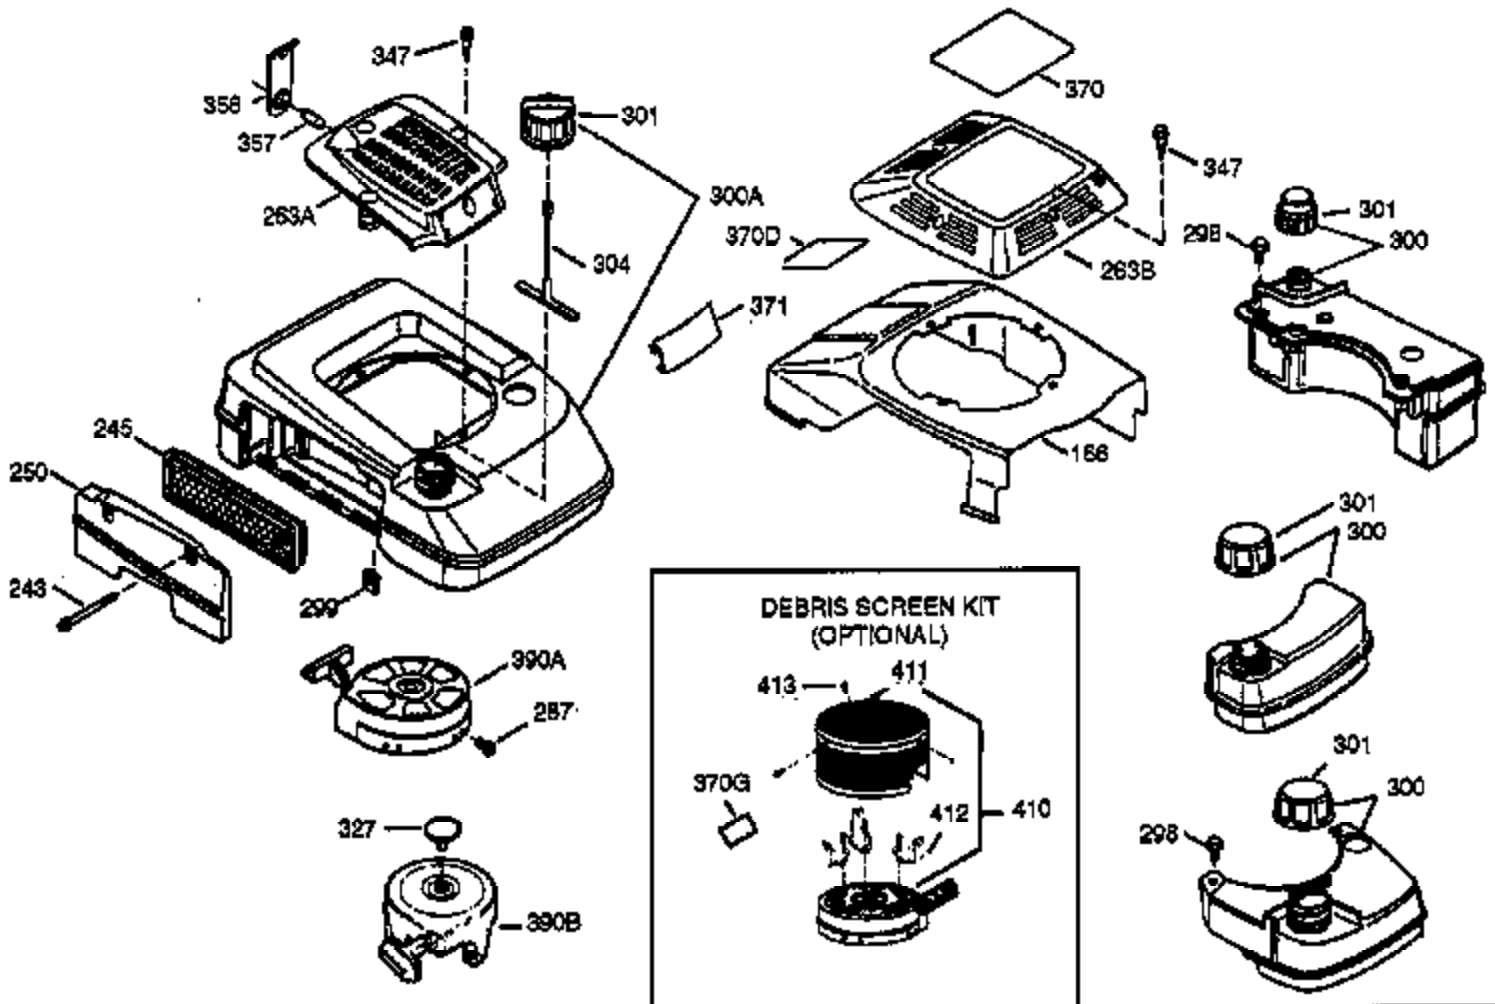

ILLUSTRATION SHOWS TYPICAL PARTS ONLY. ORDER BY PART NUMBER. PARTS NOT LISTED ARE SUPPLIED BY OEM.

VIEW 2 OF 3

Ref #	Part Number	Qty	Description
237	32971	1	Air Cleaner Adaptor
238	650709	2	Screw, 10-32 x 7/16"
239	35815	1	* Air Cleaner Gasket
243	650899	2	Screw, 10-32 x 2-3/32"
245	35500	1	Air Cleaner Filter
247	35505	2	Air Cleaner Tube Clamp
248	35504	1	Air Cleaner Tube
250	35503	1	Air Cleaner Cover
287	650926	2	Screw, 8-32 x 21/64"
299	650900	2	"U" Type Nut, 10-32
300A	35501A	1	Shroud & Tank Ass'y. (Incl. 301)
301	35355	1	Fuel Cap
327	35392	1	Starter Plug
347	650898	4	Screw, 10-32 x 27/32"