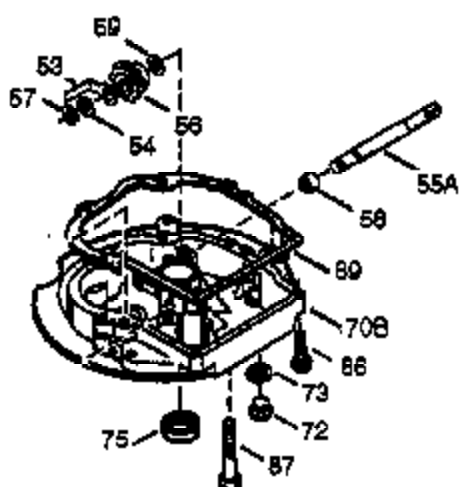

ILLUSTRATION SHOWS TYPICAL PARTS ONLY. ORDER BY PART NUMBER. PARTS NOT LISTED ARE SUPPLIED BY OEM.

VIEW 2 OF 3

Ref #	Part Number	Qty	Description
237	32971	1	Air Cleaner Adaptor
238	650709	2	Screw, 10-32 x 7/16"
239	35815	1	* Air Cleaner Gasket
243	650899	2	Screw, 10-32 x 2-3/32"
245	35500	1	Air Cleaner Filter
247	35505	2	Air Cleaner Tube Clamp
248	35504	1	Air Cleaner Tube
250	35503	1	Air Cleaner Cover
287	650926	2	Screw, 8-32 x 21/64"
299	650900	2	"U" Type Nut, 10-32
300A	35501A	1	Shroud & Tank Ass'y. (Incl. 301)
301	35355	1	Fuel Cap
327	35392	1	Starter Plug
347	650898	4	Screw, 10-32 x 27/32"

ILLUSTRATION SHOWS TYPICAL PARTS ONLY. ORDER BY PART NUMBER. PARTS NOT LISTED ARE SUPPLIED BY OEM.

**VIEW 3 OF 3**

Ref #	Part Number	Qty	Description
19	33578	1	Extension Spring
53	31745	1	Tang Washer
54	31787	1	Washer
55	31766	1	P.T.O. Shaft
56	33401	1	R.H. Worm Gear
57	31749	1	Retaining Ring
58	31744	1	Oil Seal
59	31747	1	Washer
69	35261	1	* Mounting Flange Gasket
72	36083	1	Oil Drain Plug
75	26208	1	Oil Seal
86	650488	5	Screw, 1/4-20 x 1-1/4"
87	650492	1	Screw, 1/4-20 x 2-1/4"
103	650814	2	Screw, Torx T-15, 10-24 x 1"
182	6201	2	Screw, 1/4-28 x 7/8"
185	35628	1	Intake Pipe (Incl. 224)
186	34337	1	Governor Link
223	650451	1	Screw, 1/4-20 x 1"
275	35637	1	Muffler
277	650915	2	Screw, 1/4-20 x 3-5/32"
325	29443	1	Wire Clip