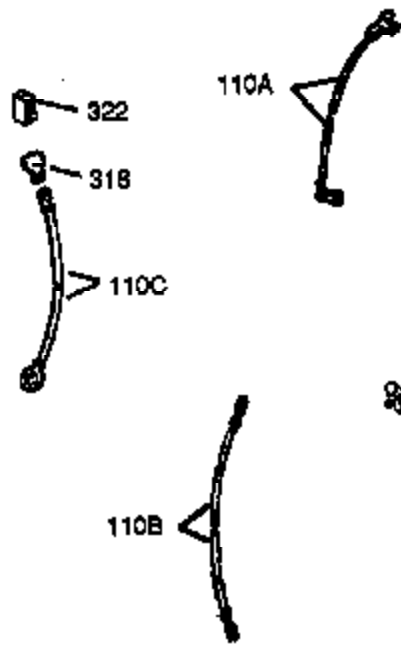

ILLUSTRATION SHOWS TYPICAL PARTS ONLY. ORDER BY PART NUMBER. PARTS NOT LISTED ARE SUPPLIED BY OEM.

VIEW 2 OF 3

Ref #	Part Number	Qty	Description
237	32971	1	Air Cleaner Adaptor
238	650709	2	Screw, 10-32 x 7/16"
239	35815	1	* Air Cleaner Gasket
243	650899	2	Screw, 10-32 x 2-3/32"
245	35500	1	Air Cleaner Filter
247	35505	2	Air Cleaner Tube Clamp
248	35504	1	Air Cleaner Tube
250	35503	1	Air Cleaner Cover
287	650926	2	Screw, 8-32 x 21/64"
299	650900	2	"U" Type Nut, 10-32
300A	35501A	1	Shroud & Tank Ass'y. (Incl. 301)
301	35355	1	Fuel Cap
327	35392	1	Starter Plug
347	650898	4	Screw, 10-32 x 27/32"

ILLUSTRATION SHOWS TYPICAL PARTS ONLY. ORDER BY PART NUMBER. PARTS NOT LISTED ARE SUPPLIED BY OEM.

**VIEW 3 OF 3**

Ref #	Part Number	Qty	Description
19	33578	1	Extension Spring
53	31745	1	Tang Washer
54	31787	1	Washer
55	31766	1	P.T.O. Shaft
56	33401	1	R.H. Worm Gear
57	31749	1	Retaining Ring
58	31744	1	Oil Seal
59	31747	1	Washer
69	35261	1	* Mounting Flange Gasket
72	36083	1	Oil Drain Plug
75	26208	1	Oil Seal
86	650488	5	Screw, 1/4-20 x 1-1/4"
87	650492	1	Screw, 1/4-20 x 2-1/4"
103	650814	2	Screw, Torx T-15, 10-24 x 1"
182	6201	2	Screw, 1/4-28 x 7/8"
185	35628	1	Intake Pipe (Incl. 224)
186	34337	1	Governor Link
223	650451	1	Screw, 1/4-20 x 1"
275	35637	1	Muffler
277	650915	2	Screw, 1/4-20 x 3-5/32"
325	29443	1	Wire Clip