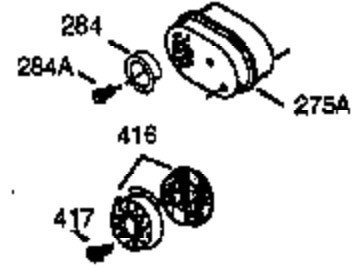

ILLUSTRATION SHOWS TYPICAL PARTS ONLY. ORDER BY PART NUMBER. PARTS NOT LISTED ARE SUPPLIED BY OEM.

VIEW 2 OF 3

Ref #	Part Number	Qty	Description
237	32971	1	Air Cleaner Adaptor
238	650709	2	Screw, 10-32 x 7/16"
239	35815	1	* Air Cleaner Gasket
243	650899	2	Screw, 10-32 x 2-3/32"
245	35500	1	Air Cleaner Filter
247	35505	2	Air Cleaner Tube Clamp
248	35504	1	Air Cleaner Tube
250	35503	1	Air Cleaner Cover
287	650926	2	Screw, 8-32 x 21/64"
299	650900	2	"U" Type Nut, 10-32
300A	35501A	1	Shroud & Tank Ass'y. (Incl. 301)
301	35355	1	Fuel Cap
327	35392	1	Starter Plug
347	650898	4	Screw, 10-32 x 27/32"

ILLUSTRATION SHOWS TYPICAL PARTS ONLY. ORDER BY PART NUMBER. PARTS NOT LISTED ARE SUPPLIED BY OEM.

**VIEW 3 OF 3**

Ref #	Part Number	Qty	Description
19	33578	1	Extension Spring
53	31745	1	Tang Washer
54	31787	1	Washer
55	31766	1	P.T.O. Shaft
56	33401	1	R.H. Worm Gear
57	31749	1	Retaining Ring
58	31744	1	Oil Seal
59	31747	1	Washer
69	35261	1	* Mounting Flange Gasket
72	36083	1	Oil Drain Plug
75	26208	1	Oil Seal
86	650488	5	Screw, 1/4-20 x 1-1/4"
87	650492	1	Screw, 1/4-20 x 2-1/4"
103	650814	2	Screw, Torx T-15, 10-24 x 1"
182	6201	2	Screw, 1/4-28 x 7/8"
185	35628	1	Intake Pipe (Incl. 224)
186	34337	1	Governor Link
223	650451	1	Screw, 1/4-20 x 1"
275	35637	1	Muffler
277	650915	2	Screw, 1/4-20 x 3-5/32"
325	29443	1	Wire Clip