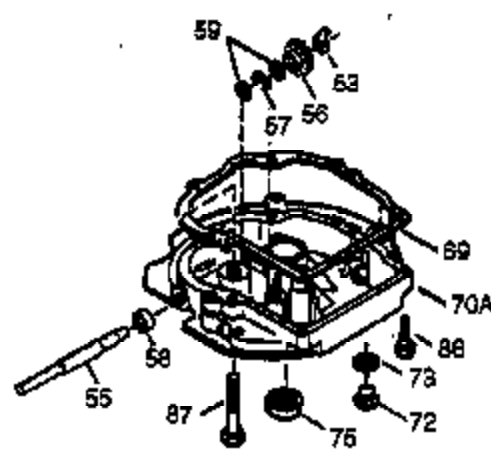

Ref #	Part Number	Qty	Description
	310 35507	1	Oil Dipstick
	313 34080	1	Spacer
	327 35392	1	Starter Plug
	341A 35721	1	Blower Housing Support Bracket
	347 650898	4	Screw, 10-32 x 27/32"
	380 632582	1	Carburetor (Incl. 184)
	390 590621	1	Rewind Starter
	400 35633A	1	*Gasket Set (Incl. items marked PK i n notes.) Incl. part #'s 26756 (1), 28833 (1), 33735 (1), 34265 (1), 35261 (1), 35617 (1), 35626 (1), 35629A (1), 35806 (1), 35815 (1), 35848 (1), 35865 (1)
	420 730225	1	SAE 30 4-Cycle Engine Oil (Quart)

ILLUSTRATION SHOWS TYPICAL PARTS ONLY. ORDER BY PART NUMBER. PARTS NOT LISTED ARE SUPPLIED BY OEM.

VIEW 2 OF 3

Ref #	Part Number	Qty	Description
237	32971	1	Air Cleaner Adaptor
238	650709	2	Screw, 10-32 x 7/16"
239	35815	1	* Air Cleaner Gasket
243	650899	2	Screw, 10-32 x 2-3/32"
245	35500	1	Air Cleaner Filter
247	35505	2	Air Cleaner Tube Clamp
248	35504	1	Air Cleaner Tube
250	35503	1	Air Cleaner Cover
287	650926	2	Screw, 8-32 x 21/64"
299	650900	2	"U" Type Nut, 10-32
300A	35501A	1	Shroud & Tank Ass'y. (Incl. 301)
301	35355	1	Fuel Cap
327	35392	1	Starter Plug
347	650898	4	Screw, 10-32 x 27/32"

ILLUSTRATION SHOWS TYPICAL PARTS ONLY. ORDER BY PART NUMBER. PARTS NOT LISTED ARE SUPPLIED BY OEM.

**VIEW 3 OF 3**

Ref #	Part Number	Qty	Description
19	33578	1	Extension Spring
53	31745	1	Tang Washer
54	31787	1	Washer
55	31766	1	P.T.O. Shaft
56	33401	1	R.H. Worm Gear
57	31749	1	Retaining Ring
58	31744	1	Oil Seal
59	31747	1	Washer
69	35261	1	* Mounting Flange Gasket
72	36083	1	Oil Drain Plug
75	26208	1	Oil Seal
86	650488	5	Screw, 1/4-20 x 1-1/4"
87	650492	1	Screw, 1/4-20 x 2-1/4"
103	650814	2	Screw, Torx T-15, 10-24 x 1"
182	6201	2	Screw, 1/4-28 x 7/8"
185	35628	1	Intake Pipe (Incl. 224)
186	34337	1	Governor Link
223	650451	1	Screw, 1/4-20 x 1"
275	35637	1	Muffler
277	650915	2	Screw, 1/4-20 x 3-5/32"
325	29443	1	Wire Clip