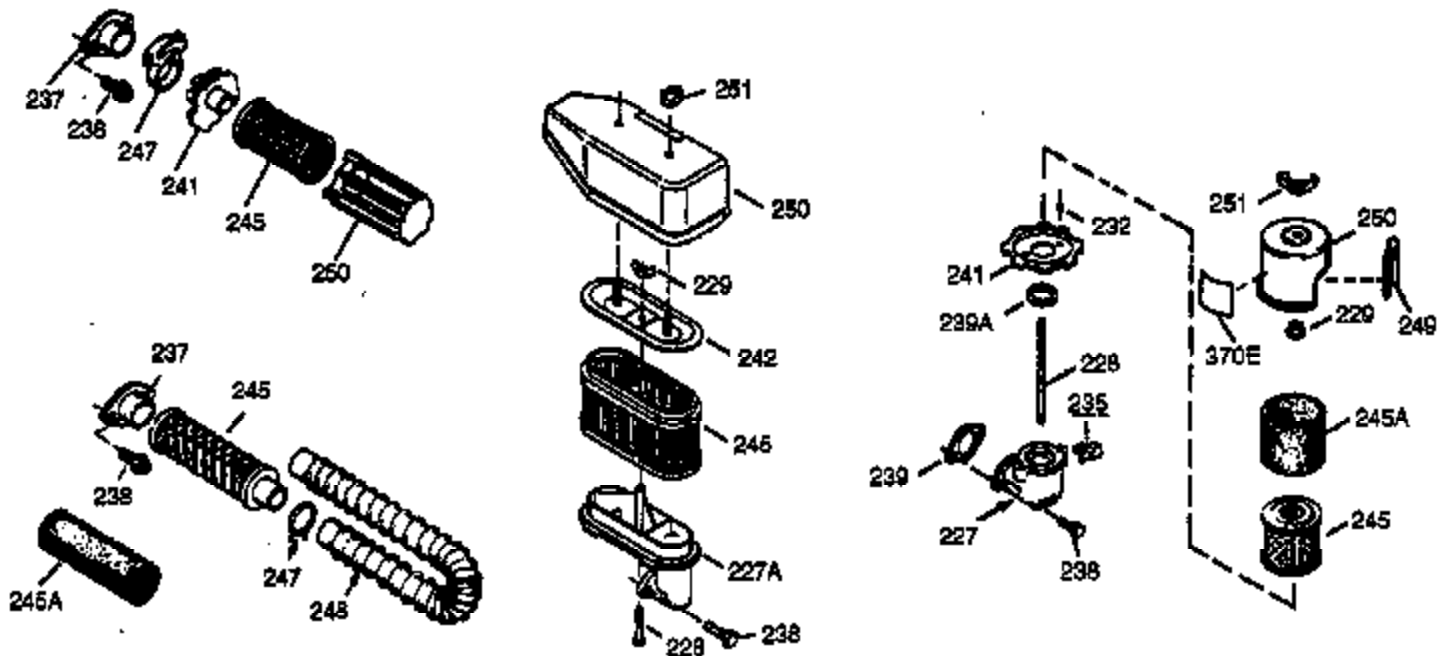

ILLUSTRATION SHOWS TYPICAL PARTS ONLY. ORDER BY PART NUMBER. PARTS NOT LISTED ARE SUPPLIED BY OEM.

VIEW 2 OF 3

Ref #	Part Number	Qty	Description
237	32971	1	Air Cleaner Adaptor
238	650709	2	Screw, 10-32 x 7/16"
239	35815	1	* Air Cleaner Gasket
243	650899	2	Screw, 10-32 x 2-3/32"
245	35500	1	Air Cleaner Filter
247	35505	2	Air Cleaner Tube Clamp
248	35504	1	Air Cleaner Tube
250	35503	1	Air Cleaner Cover
287	650926	2	Screw, 8-32 x 21/64"
299	650900	2	"U" Type Nut, 10-32
300A	35501A	1	Shroud & Tank Ass'y. (Incl. 301)
301	35355	1	Fuel Cap
327	35392	1	Starter Plug
347	650898	4	Screw, 10-32 x 27/32"