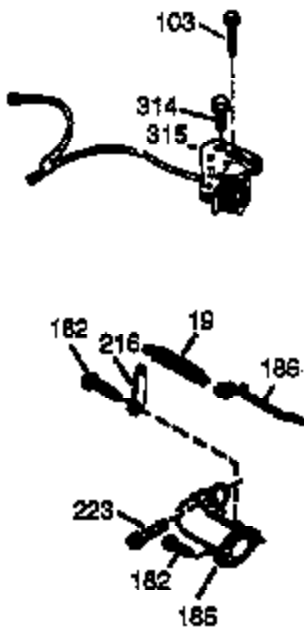

ILLUSTRATION SHOWS TYPICAL PARTS ONLY. ORDER BY PART NUMBER. PARTS NOT LISTED ARE SUPPLIED BY OEM.

VIEW 2 OF 3

Ref #	Part Number	Qty	Description
237	32971	1	Air Cleaner Adaptor
238	650709	2	Screw, 10-32 x 7/16"
239	35815	1	* Air Cleaner Gasket
243	650899	2	Screw, 10-32 x 2-3/32"
245	35500	1	Air Cleaner Filter
247	35505	2	Air Cleaner Tube Clamp
248	35504	1	Air Cleaner Tube
250	35503	1	Air Cleaner Cover
287	650926	2	Screw, 8-32 x 21/64"
299	650900	2	"U" Type Nut, 10-32
300A	35501A	1	Shroud & Tank Ass'y. (Incl. 301)
301	35355	1	Fuel Cap
327	35392	1	Starter Plug
347	650898	4	Screw, 10-32 x 27/32"

ILLUSTRATION SHOWS TYPICAL PARTS ONLY. ORDER BY PART NUMBER. PARTS NOT LISTED ARE SUPPLIED BY OEM.

**VIEW 3 OF 3**

Ref #	Part Number	Qty	Description
19	33578	1	Extension Spring
53	31745	1	Tang Washer
54	31787	1	Washer
55	31766	1	P.T.O. Shaft
56	33401	1	R.H. Worm Gear
57	31749	1	Retaining Ring
58	31744	1	Oil Seal
59	31747	1	Washer
69	35261	1	* Mounting Flange Gasket
72	36083	1	Oil Drain Plug
75	26208	1	Oil Seal
86	650488	5	Screw, 1/4-20 x 1-1/4"
87	650492	1	Screw, 1/4-20 x 2-1/4"
103	650814	2	Screw, Torx T-15, 10-24 x 1"
182	6201	2	Screw, 1/4-28 x 7/8"
185	35628	1	Intake Pipe (Incl. 224)
186	34337	1	Governor Link
223	650451	1	Screw, 1/4-20 x 1"
275	35637	1	Muffler
277	650915	2	Screw, 1/4-20 x 3-5/32"
325	29443	1	Wire Clip