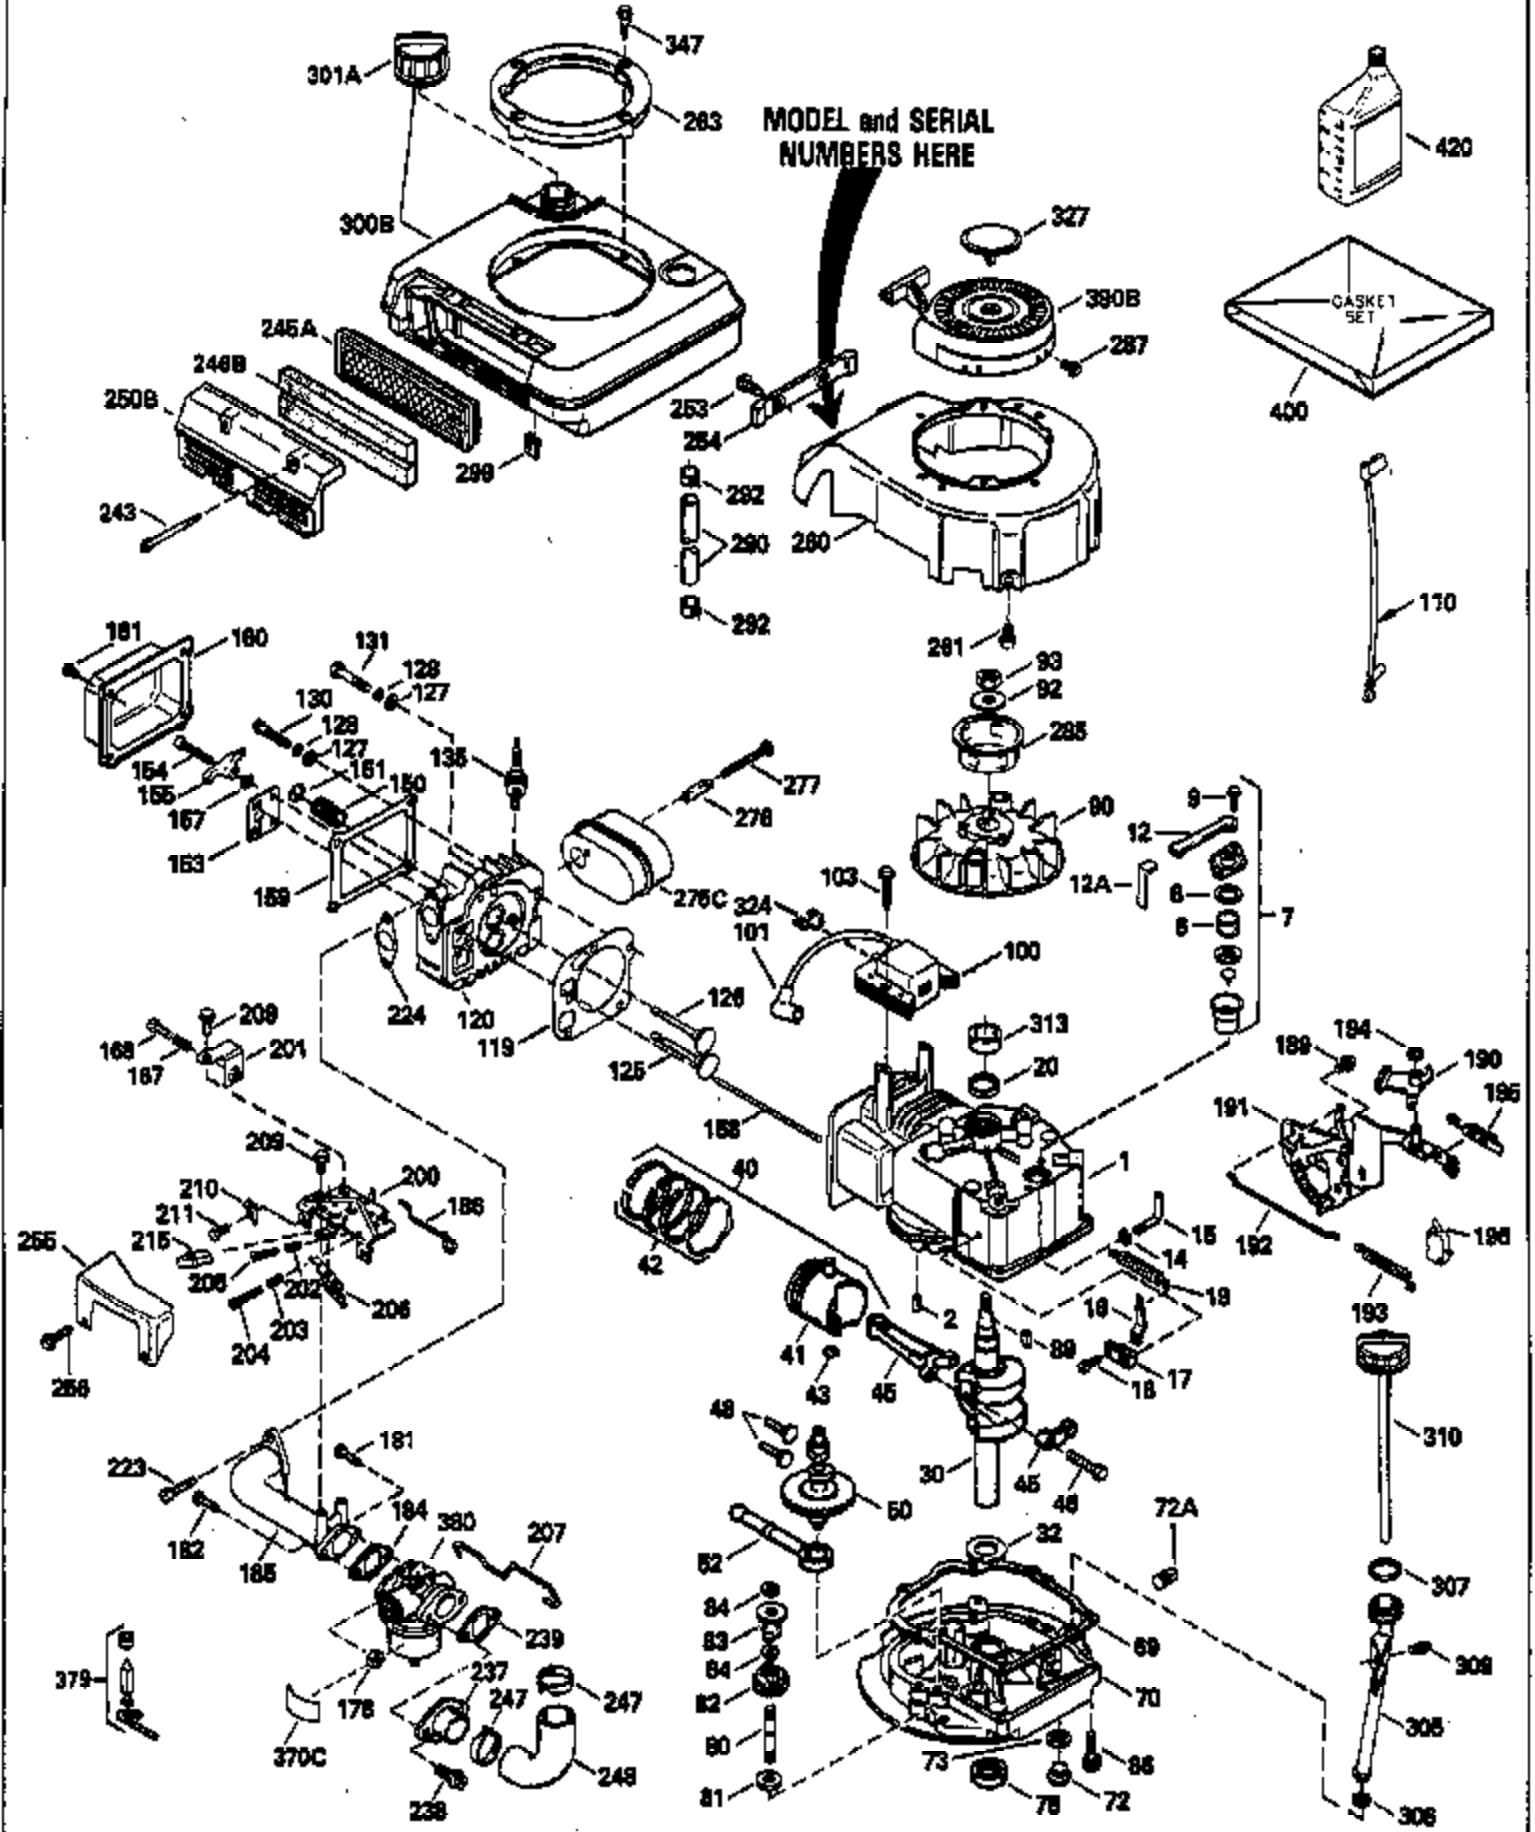

ILLUSTRATION SHOWS TYPICAL PARTS ONLY. ORDER BY PART NUMBER. PARTS NOT LISTED ARE SUPPLIED BY OEM.

Ref #	Part Number	Qty	Description
1	35805		Cylinder (Incl. 2 & 20) (2-5/8" Bore)
2	26727		Pin, Dowel
6	33734		Element, Breather
7	34214A		Breather Assy. (Incl. 6, 8, 9, 12 & 12 A)
8	33735		* Gasket, Breather
9	30200		Screw, 10-24 x 9/16"
12	35496		Tube, Breather
14	28277		Washer, Flat
15	31513		Rod, Governor
16	31383A		Lever, Governor
17	31335		Clamp, Governor lever
18	650548		Screw, 8-32 x 5/16"
19	33578		Spring, Governor
20	32600		Seal, Oil
30	35886		Crankshaft
40	35544		Piston, Pin & Ring Set (Std.) (2-5/8" Bore)
40	35545		Piston, Pin & Ring Set (.010" OS)
40	35546		Piston, Pin & Ring Set (.020" OS)
41	35541		Piston & Pin Ass'y.(Std.)(Incl. 43)(2 -5/8")
41	35542		Piston & Pin Ass'y. (.010" OS) (Incl. 43)
41	35543		Piston & Pin Ass'y. (.020" OS) (Incl. 43)
42	35547		Ring Set, Piston (Std.)
42	35548		Ring Set, Piston (.010" OS)
42	35549		Ring Set, Piston (.020" OS)
43	20381		Ring, Piston pin retaining
45	32875		Rod Assy., Connecting (Incl. 46)
46	32610A		Bolt, Connecting rod
48	35616		Valve, Lifter
50	33553		Camshaft (MCR)
52	29914		Pump Assy., Oil
69	35261		* Gasket, Mounting flange
72	30572		Plug, Oil drain (Incl. 73)
73	28833		* Drain Plug Gasket (Do not use w/plastic plug)
75	26208		Seal, Oil
80	30574		Shaft, Governor
81	30590A		Washer, Flat
82	30591		Gear Assy., Governor (Incl. 81)
83	30588A		Spool, Governor
84	29193		Ring, Retaining
86	650488		Screw, 1/4-20 x 1-1/4"
89	611004		Key, Flywheel
90	611112		Flywheel
92	650815		Washer, Belleville
93	650816		Nut, Flywheel
100	34443A		Solid State Assy.
101	610118		Cover, Spark Plug
103	650814		Screw, Torx T-15, 10-24 x 1"
110	34961		Ground Wire
119	35806		* Gasket, Cylinder head
120	35630		Head Cylinder
125	35621		Exhaust Valve (Std.) (Incl. 151)
125	35622		Exhaust Valve (1/32" OS) (Incl. 151)
126	35619		Intake Valve (Std.) (Incl. 151)
126	35620		Intake Valve (1/32" OS) (Incl. 151)
127	650691		Washer, Flat
128	650690		Washer, Belleville
130	650912		Screw, 5/16-18 x 1-1/2"
135	34645		Resistor Spark Plug (RN-4C)