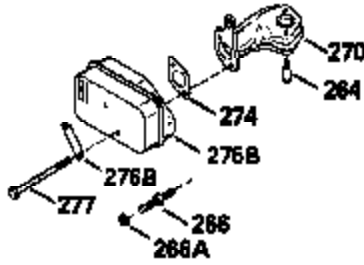

ILLUSTRATION SHOWS TYPICAL PARTS ONLY. ORDER BY PART NUMBER. PARTS NOT LISTED ARE SUPPLIED BY OEM.

Ref #	Part Number	Qty	Description
53	31745		Washer, Tang
54	31787		Washer, Flat
55A	31766		Shaft, PTO
56	33401		Gear, R.H. Worm
57	31749		Ring, Retaining
58	31744		Seal, Oil
59	31747		Washer, Flat
69	35261		* Gasket, Mounting flange
70B	33521D		Mounting Flange (Incl. 58, 72, 75 & 8 0)
72	30572		Plug, Oil drain (Incl. 73)
73	28833		* Drain Plug Gasket (Do not use w/plastic plug)
75	26208		Seal, Oil
86	650488		Screw, 1/4-20 x 1-1/4"
87	650492		Screw, 1/4-20 x 2-1/4"
103	650814		Screw, Torx T-15, 10-24 x 1"
153	35623		Guide, Push rod
275	35637		Muffler
276A	35638		Plate, Lock
277	650915		Screw, 1/4-20 x 3-5/32"
325	29443		Clip, Fuel line