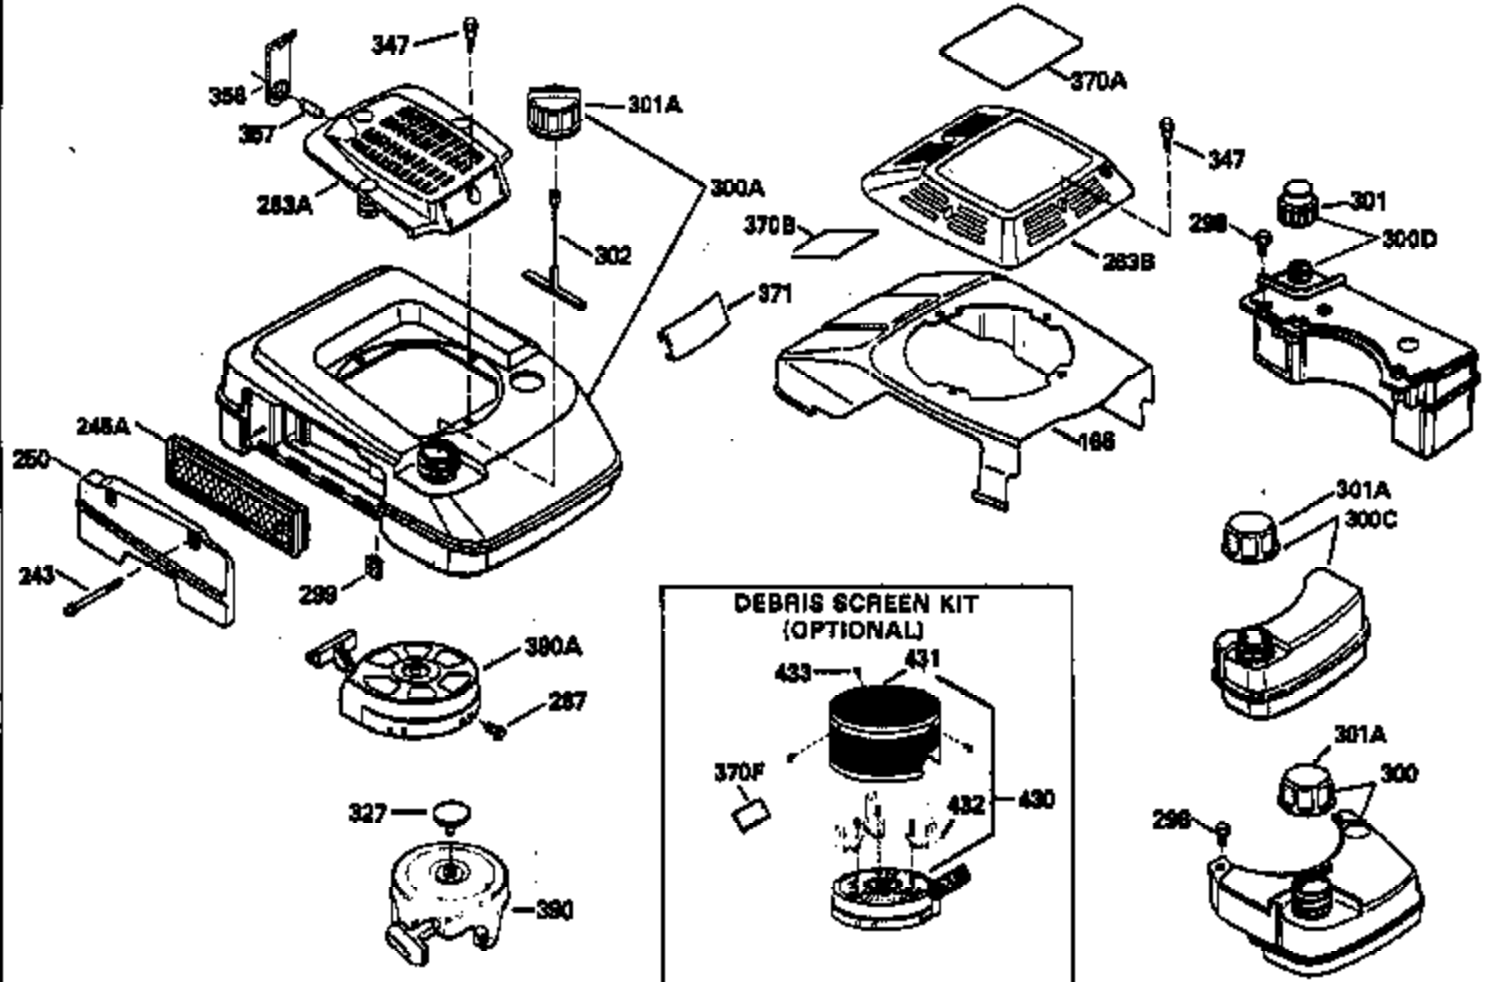

ILLUSTRATION SHOWS TYPICAL PARTS ONLY. ORDER BY PART NUMBER. PARTS NOT LISTED ARE SUPPLIED BY OEM.

Engine Parts List #2

Ref #	Part Number	Qty	Description
153	35623		Guide, Push rod
237	32971		Adapter, Air cleaner
238	650709		Screw, 10-32 x 7/16"
239	35815		* Gasket, Air cleaner
245A	35500		Air Cleaner Filter
247	35505		Clamp, Air cleaner
287	650884		Screw, 8-32 x 1/2"
299	650900		Clip, "U" Type nut, 10-32
301A	35355		Cap, Fuel
327	35392		Plug, Starter
347	650898		Screw, 10-32 x 27/32"
370F	34387		Decal, Instruction (optional)
430	730574		Optional Screen Kit (Incl.370F,431,43 2,433)
431	35596		Debris Screen (Optional)
432	35597		Debris Screen Bracket (Optional)
433	650910		Screw, 8-32 x 1/4" (Optional)