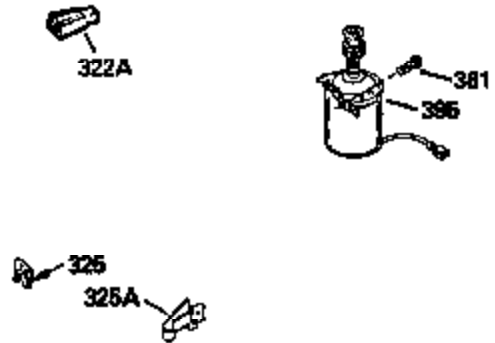

ILLUSTRATION SHOWS TYPICAL PARTS ONLY. ORDER BY PART NUMBER. PARTS NOT LISTED ARE SUPPLIED BY OEM.

Ref #	Part Number	Qty	Description
53	31745		Washer, Tang
54	31787		Washer, Flat
55A	31766		Shaft, PTO
56	33401		Gear, R.H. Worm
57	31749		Ring, Retaining
58	31744		Seal, Oil
59	31747		Washer, Flat
69	35261		* Gasket, Mounting flange
70B	33521D		Mounting Flange (Incl. 58, 72, 75 & 8 0)
72	30572		Plug, Oil drain (Incl. 73)
73	28833		* Drain Plug Gasket (Do not use w/plastic plug)
75	26208		Seal, Oil
86	650488		Screw, 1/4-20 x 1-1/4"
87	650492		Screw, 1/4-20 x 2-1/4"
103	650814		Screw, Torx T-15, 10-24 x 1"
153	35623		Guide, Push rod
275	35637		Muffler
276A	35638		Plate, Lock
277	650915		Screw, 1/4-20 x 3-5/32"
325	29443		Clip, Fuel line