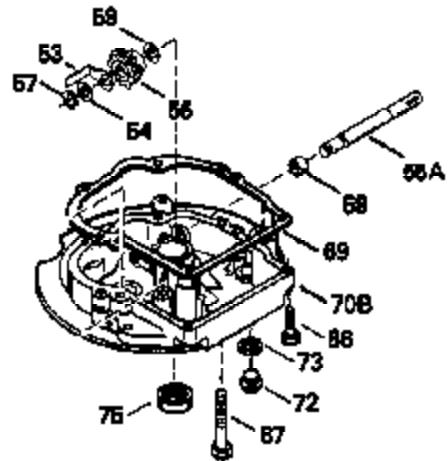

ILLUSTRATION SHOWS TYPICAL PARTS ONLY. ORDER BY PART NUMBER. PARTS NOT LISTED ARE SUPPLIED BY OEM.

Ref #	Part Number	Qty	Description
53	31745		Washer, Tang
54	31787		Washer, Flat
55A	31766		Shaft, PTO
56	33401		Gear, R.H. Worm
57	31749		Ring, Retaining
58	31744		Seal, Oil
59	31747		Washer, Flat
69	35261		* Gasket, Mounting flange
70B	33521D		Mounting Flange (Incl. 58, 72, 75 & 8 0)
72	30572		Plug, Oil drain (Incl. 73)
73	28833		* Drain Plug Gasket (Do not use w/plastic plug)
75	26208		Seal, Oil
86	650488		Screw, 1/4-20 x 1-1/4"
87	650492		Screw, 1/4-20 x 2-1/4"
103	650814		Screw, Torx T-15, 10-24 x 1"
153	35623		Guide, Push rod
275	35637		Muffler
276A	35638		Plate, Lock
277	650915		Screw, 1/4-20 x 3-5/32"
325	29443		Clip, Fuel line