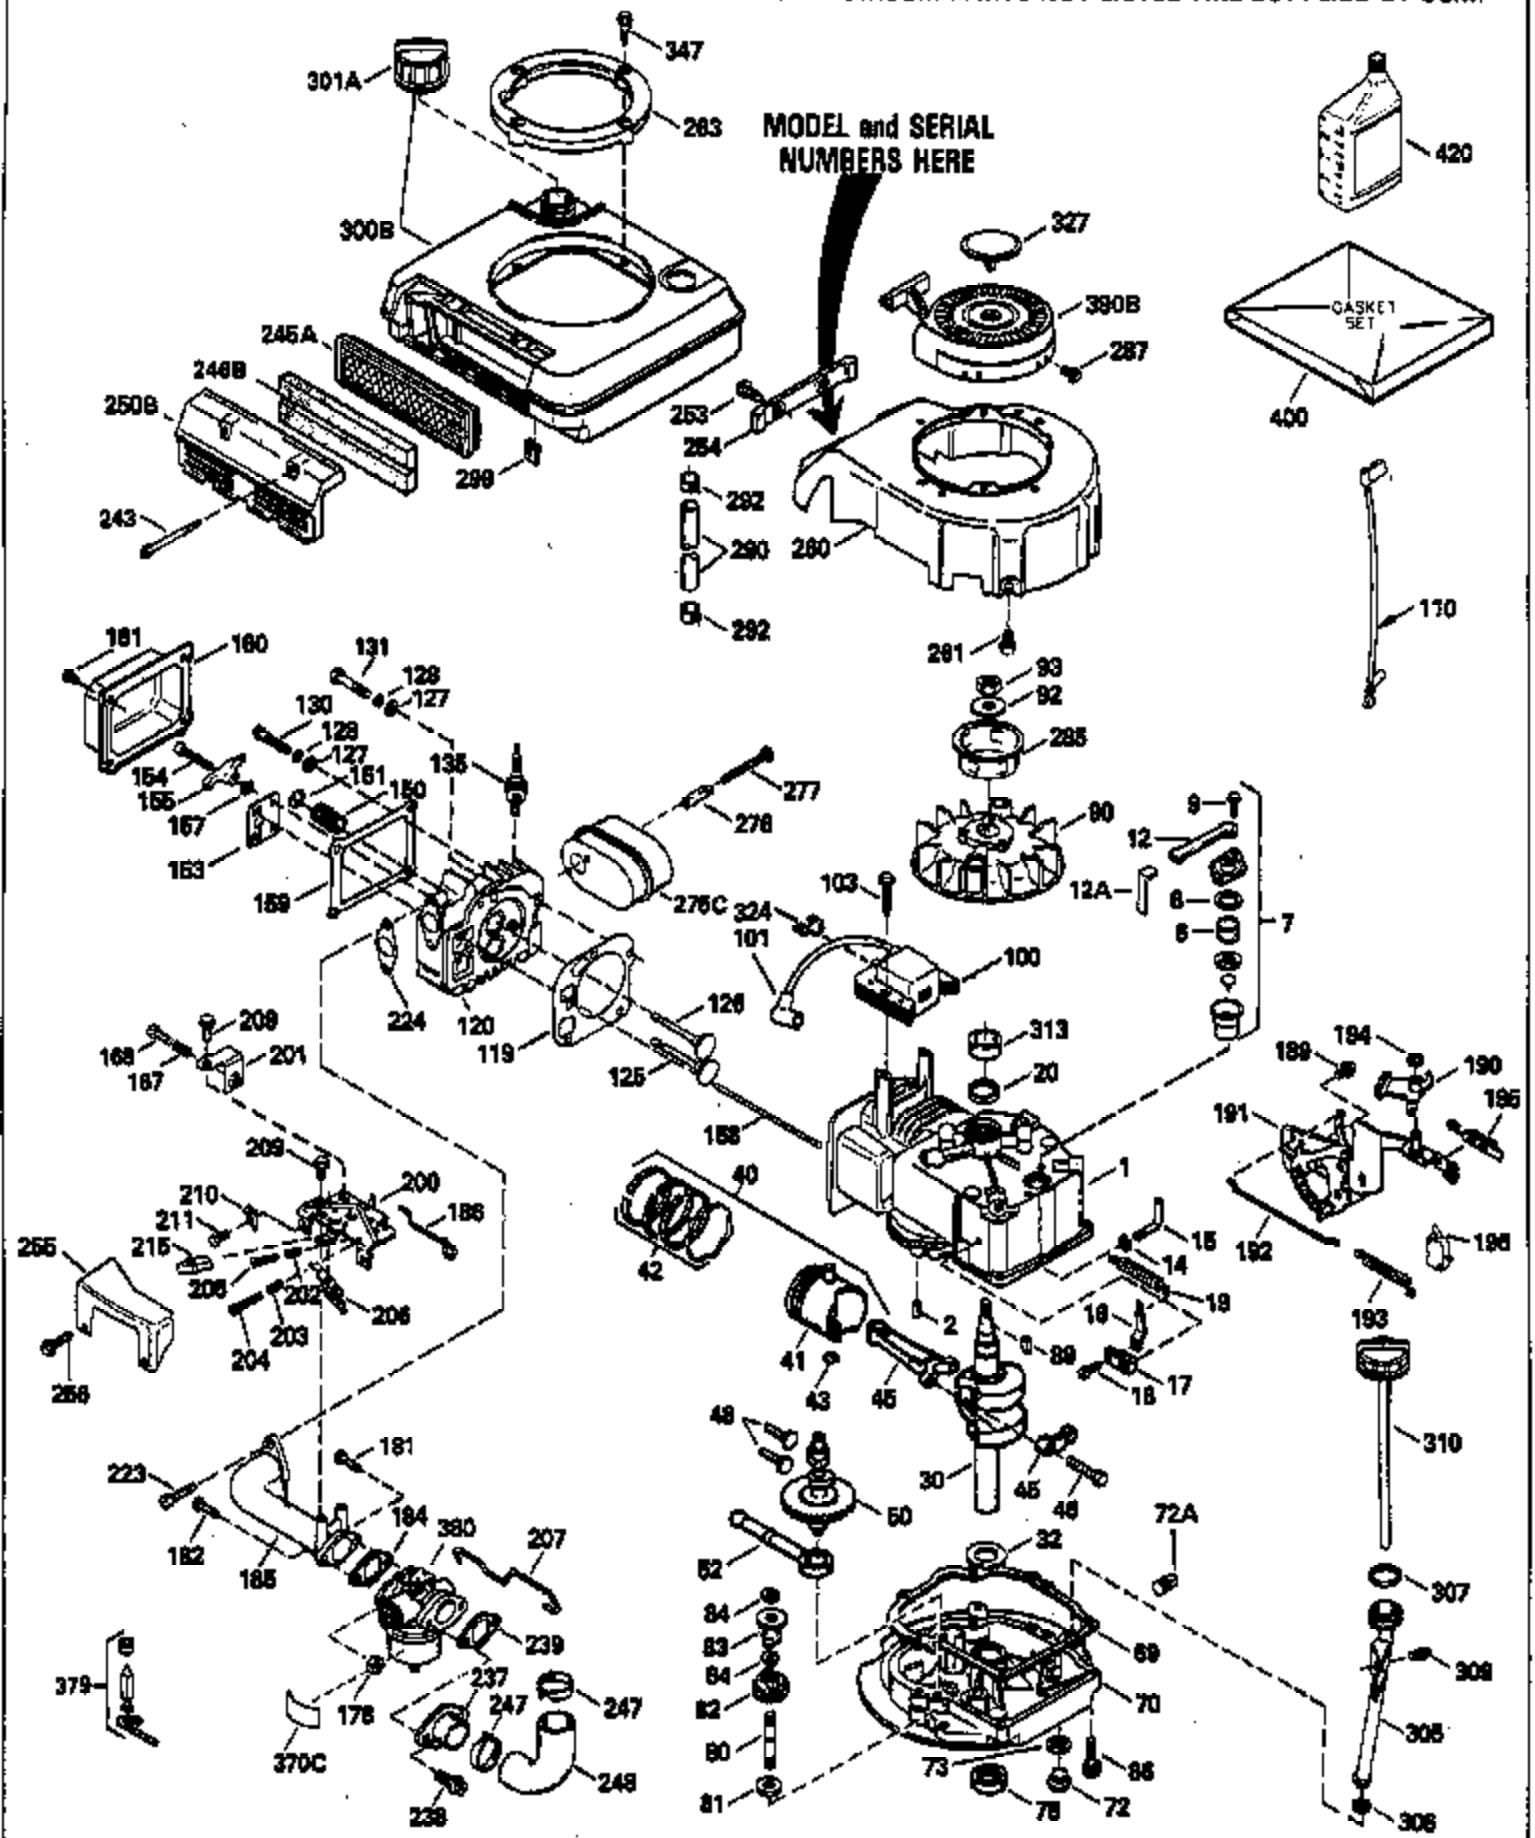

ILLUSTRATION SHOWS TYPICAL PARTS ONLY. ORDER BY PART NUMBER. PARTS NOT LISTED ARE SUPPLIED BY OEM.

Engine Parts List #1

Ref #	Part Number	Qty	Description
1	35805		Cylinder (Incl. 2 & 20) (2-5/8" Bore)
2	26727		Pin, Dowel
6	33734		Element, Breather
7	34214A		Breather Assy. (Incl. 6, 8, 9, 12 & 12 A)
8	33735		* Gasket, Breather
9	30200		Screw, 10-24 x 9/16"
12	35496		Tube, Breather
14	28277		Washer, Flat
15	30589		Rod, Governor (Incl. 14)
16	31383A		Lever, Governor
17	31335		Clamp, Governor lever
18	650548		Screw, 8-32 x 5/16"
19	33578		Spring, Governor
20	32600		Seal, Oil
30	35808		Crankshaft
40	35544		Piston, Pin & Ring Set (Std.) (2-5/8" Bore)
40	35545		Piston, Pin & Ring Set (.010" OS)
40	35546		Piston, Pin & Ring Set (.020" OS)
41	35541		Piston & Pin Ass'y.(Std.)(Incl. 43)(2 -5/8")
41	35542		Piston & Pin Ass'y. (.010" OS) (Incl. 43)
41	35543		Piston & Pin Ass'y. (.020" OS) (Incl. 43)
42	35547		Ring Set, Piston (Std.)
42	35548		Ring Set, Piston (.010" OS)
42	35549		Ring Set, Piston (.020" OS)
43	20381		Ring, Piston pin retaining
45	32875		Rod Assy., Connecting (Incl. 46)
46	32610A		Bolt, Connecting rod
48	35616		Valve, Lifter
50	33553		Camshaft (MCR)
52	29914		Pump Assy., Oil
69	35261		* Gasket, Mounting flange
70	35717		Mounting Flange (Incl. 72, 75 & 80)
72	30572		Plug, Oil drain (Incl. 73)
73	28833		* Drain Plug Gasket (Do not use w/plastic plug)
75	27897		Seal, Oil
80	30574		Shaft, Governor
81	30590A		Washer, Flat
82	30591		Gear Assy., Governor (Incl. 81)
83	30588A		Spool, Governor
84	29193		Ring, Retaining
86	650488		Screw, 1/4-20 x 1-1/4"
89	611004		Key, Flywheel
90	611112		Flywheel
92	650815		Washer, Belleville
93	650816		Nut, Flywheel
100	34443A		Solid State Assy.
101	610118		Cover, Spark Plug
103	650814		Screw, Torx T-15, 10-24 x 1"
110	34231		Ground Wire
119	35806		* Gasket, Cylinder head
120	35630		Head Cylinder
125	35621		Exhaust Valve (Std.) (Incl. 151)
125	35622		Exhaust Valve (1/32" OS) (Incl. 151)
126	35619		Intake Valve (Std.) (Incl. 151)
126	35620		Intake Valve (1/32" OS) (Incl. 151)
127	650691		Washer, Flat
128	650690		Washer, Belleville
130	650912		Screw, 5/16-18 x 1-1/2"