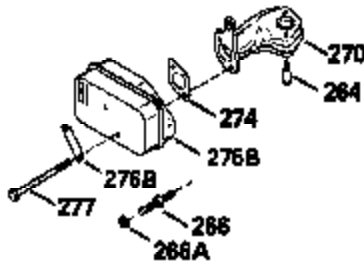

ILLUSTRATION SHOWS TYPICAL PARTS ONLY. ORDER BY PART NUMBER. PARTS NOT LISTED ARE SUPPLIED BY OEM.

Ref #	Part Number	Qty	Description
69	35261		* Gasket, Mounting flange
72	30572		Plug, Oil drain (Incl. 73)
73	28833		* Drain Plug Gasket (Do not use w/plastic plug)
75	27897		Seal, Oil
86	650488		Screw, 1/4-20 x 1-1/4"
103	650814		Screw, Torx T-15, 10-24 x 1"
153	35623		Guide, Push rod
264	650918		Screw, Torx T30, 1/4-20 x 1-7/32"
266	650917		Stud, Manifold
266A	29752		Nut & Lockwasher, 1/4-28
270	35720		Manifold Assy., Exhaust
275A	391028		Muffler
277	650697A		Screw, 5/16-18 x 2-1/2"
325	29443		Clip, Fuel line