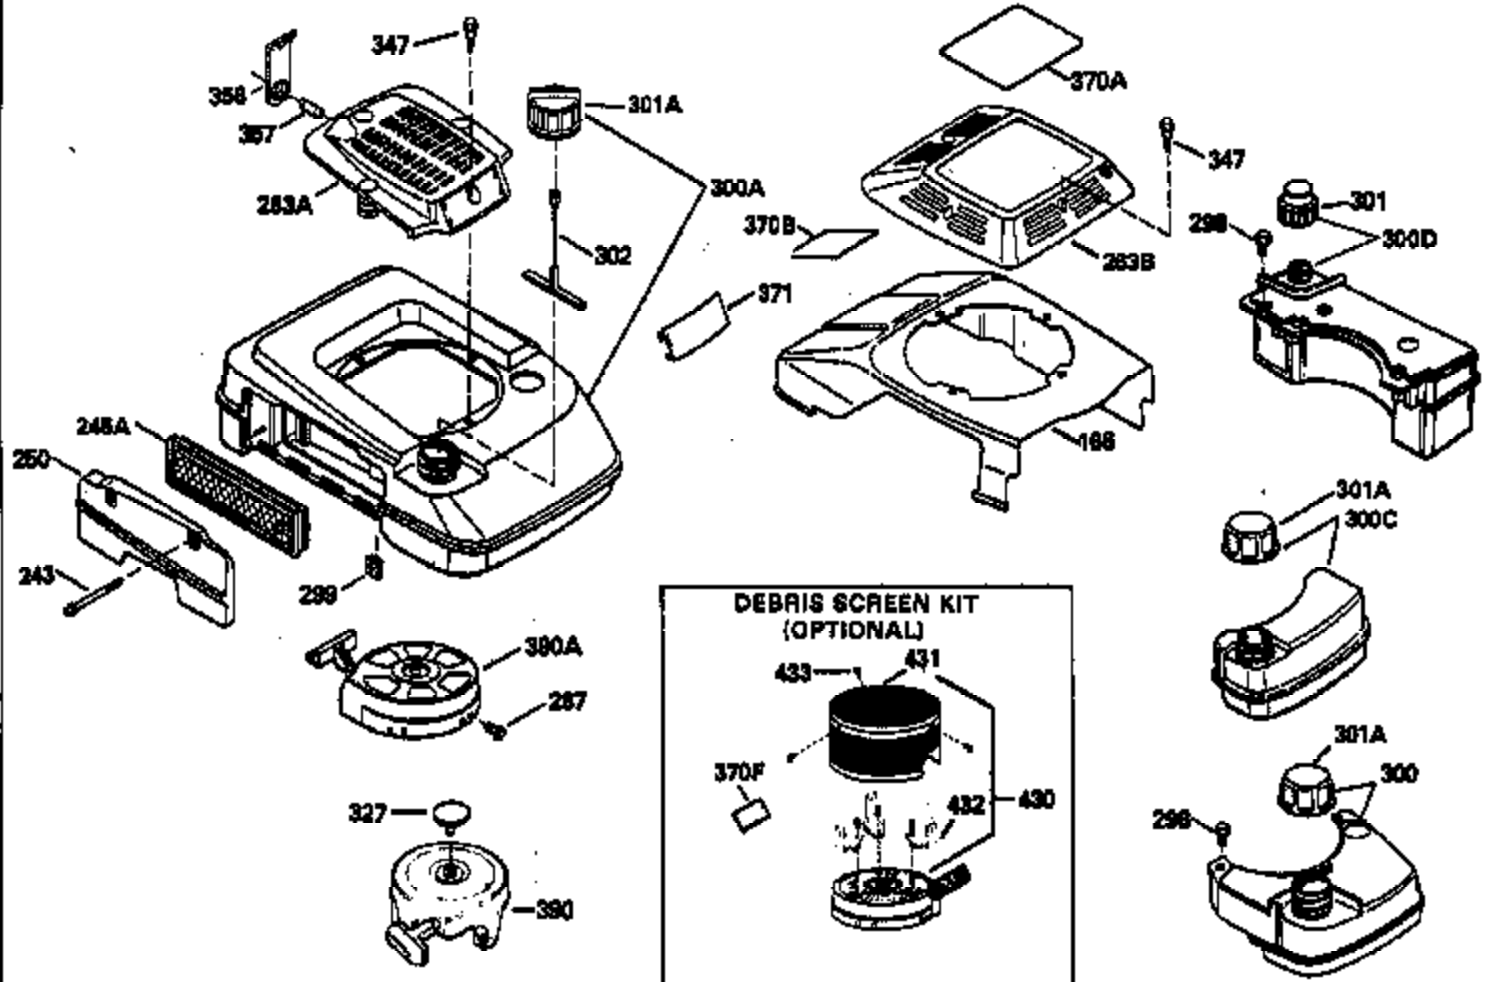

ILLUSTRATION SHOWS TYPICAL PARTS ONLY. ORDER BY PART NUMBER. PARTS NOT LISTED ARE SUPPLIED BY OEM.

Ref #	Part Number	Qty	Description
153	35623		Guide, Push rod
237	32971		Adapter, Air cleaner
238	650709		Screw, 10-32 x 7/16"
239	35815		* Gasket, Air cleaner
243	650899		Screw, 10-32 x 2-3/32"
245A	35500		Air Cleaner Filter
247	35505		Clamp, Air cleaner
287	650884		Screw, 8-32 x 1/2"
299	650900		Clip, "U" Type nut, 10-32
301A	35355		Cap, Fuel
327	35392		Plug, Starter
347	650898		Screw, 10-32 x 27/32"
370F	34387		Decal, Instruction (optional)
430	730574		Optional Screen Kit (Incl.370F,431,43 2,433)
431	35596		Debris Screen (Optional)
432	35597		Debris Screen Bracket (Optional)
433	650910		Screw, 8-32 x 1/4" (Optional)