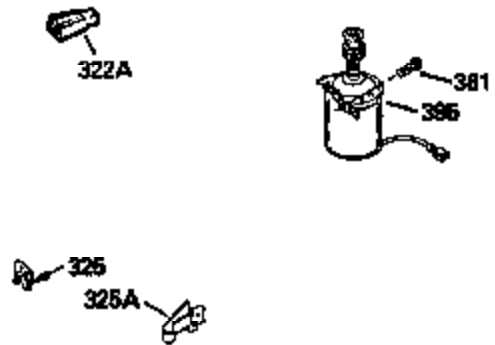

ILLUSTRATION SHOWS TYPICAL PARTS ONLY. ORDER BY PART NUMBER. PARTS NOT LISTED ARE SUPPLIED BY OEM.

Ref #	Part Number	Qty	Description
69	35261		* Gasket, Mounting flange
72	30572		Plug, Oil drain (Incl. 73)
73	28833		* Drain Plug Gasket (Do not use w/plastic plug)
75	27897		Seal, Oil
86	650488		Screw, 1/4-20 x 1-1/4"
103	650814		Screw, Torx T-15, 10-24 x 1"
153	35623		Guide, Push rod
264	650918		Screw, Torx T30, 1/4-20 x 1-7/32"
266	650917		Stud, Manifold
266A	29752		Nut & Lockwasher, 1/4-28
270	35720		Manifold Assy., Exhaust
275A	391028		Muffler
277	650697A		Screw, 5/16-18 x 2-1/2"
325	29443		Clip, Fuel line