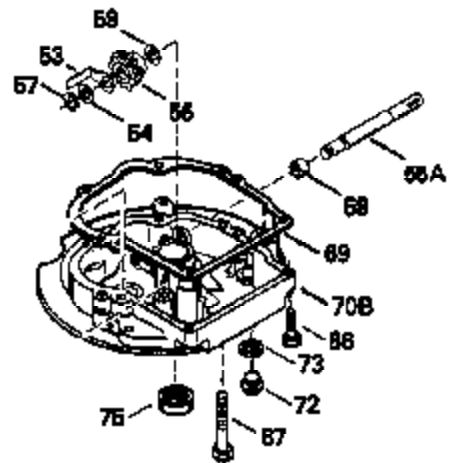

ILLUSTRATION SHOWS TYPICAL PARTS ONLY. ORDER BY PART NUMBER. PARTS NOT LISTED ARE SUPPLIED BY OEM.

Ref #	Part Number	Qty	Description
69	35261		* Gasket, Mounting flange
72	30572		Plug, Oil drain (Incl. 73)
73	28833		* Drain Plug Gasket (Do not use w/plastic plug)
75	27897		Seal, Oil
86	650488		Screw, 1/4-20 x 1-1/4"
103	650814		Screw, Torx T-15, 10-24 x 1"
153	35623		Guide, Push rod
264	650918		Screw, Torx T30, 1/4-20 x 1-7/32"
266	650917		Stud, Manifold
266A	29752		Nut & Lockwasher, 1/4-28
270	35720		Manifold Assy., Exhaust
275A	391028		Muffler
277	650697A		Screw, 5/16-18 x 2-1/2"
325	29443		Clip, Fuel line