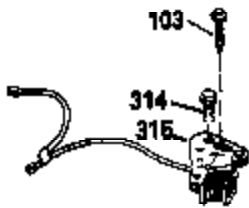

ILLUSTRATION SHOWS TYPICAL PARTS ONLY. ORDER BY PART NUMBER. PARTS NOT LISTED ARE SUPPLIED BY OEM.

Ref #	Part Number	Qty	Description
69	35261		* Gasket, Mounting flange
72	30572		Plug, Oil drain (Incl. 73)
73	28833		* Drain Plug Gasket (Do not use w/plastic plug)
75	27897		Seal, Oil
86	650488		Screw, 1/4-20 x 1-1/4"
103	650814		Screw, Torx T-15, 10-24 x 1"
153	35623		Guide, Push rod
264	650918		Screw, Torx T30, 1/4-20 x 1-7/32"
266	650917		Stud, Manifold
266A	29752		Nut & Lockwasher, 1/4-28
270	35720		Manifold Assy., Exhaust
275A	391028		Muffler
277	650697A		Screw, 5/16-18 x 2-1/2"
325	29443		Clip, Fuel line