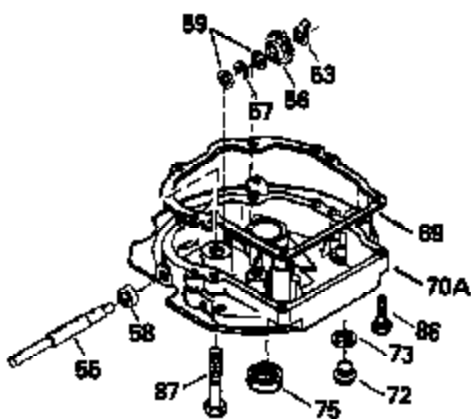

ILLUSTRATION SHOWS TYPICAL PARTS ONLY. ORDER BY PART NUMBER. PARTS NOT LISTED ARE SUPPLIED BY OEM.

Ref #	Part Number	Qty	Description
69	35261		* Gasket, Mounting flange
72	30572		Plug, Oil drain (Incl. 73)
73	28833		* Drain Plug Gasket (Do not use w/plastic plug)
75	27897		Seal, Oil
86	650488		Screw, 1/4-20 x 1-1/4"
103	650814		Screw, Torx T-15, 10-24 x 1"
153	35623		Guide, Push rod
264	650918		Screw, Torx T30, 1/4-20 x 1-7/32"
266	650917		Stud, Manifold
266A	29752		Nut & Lockwasher, 1/4-28
270	35720		Manifold Assy., Exhaust
275A	391028		Muffler
277	650697A		Screw, 5/16-18 x 2-1/2"
325	29443		Clip, Fuel line