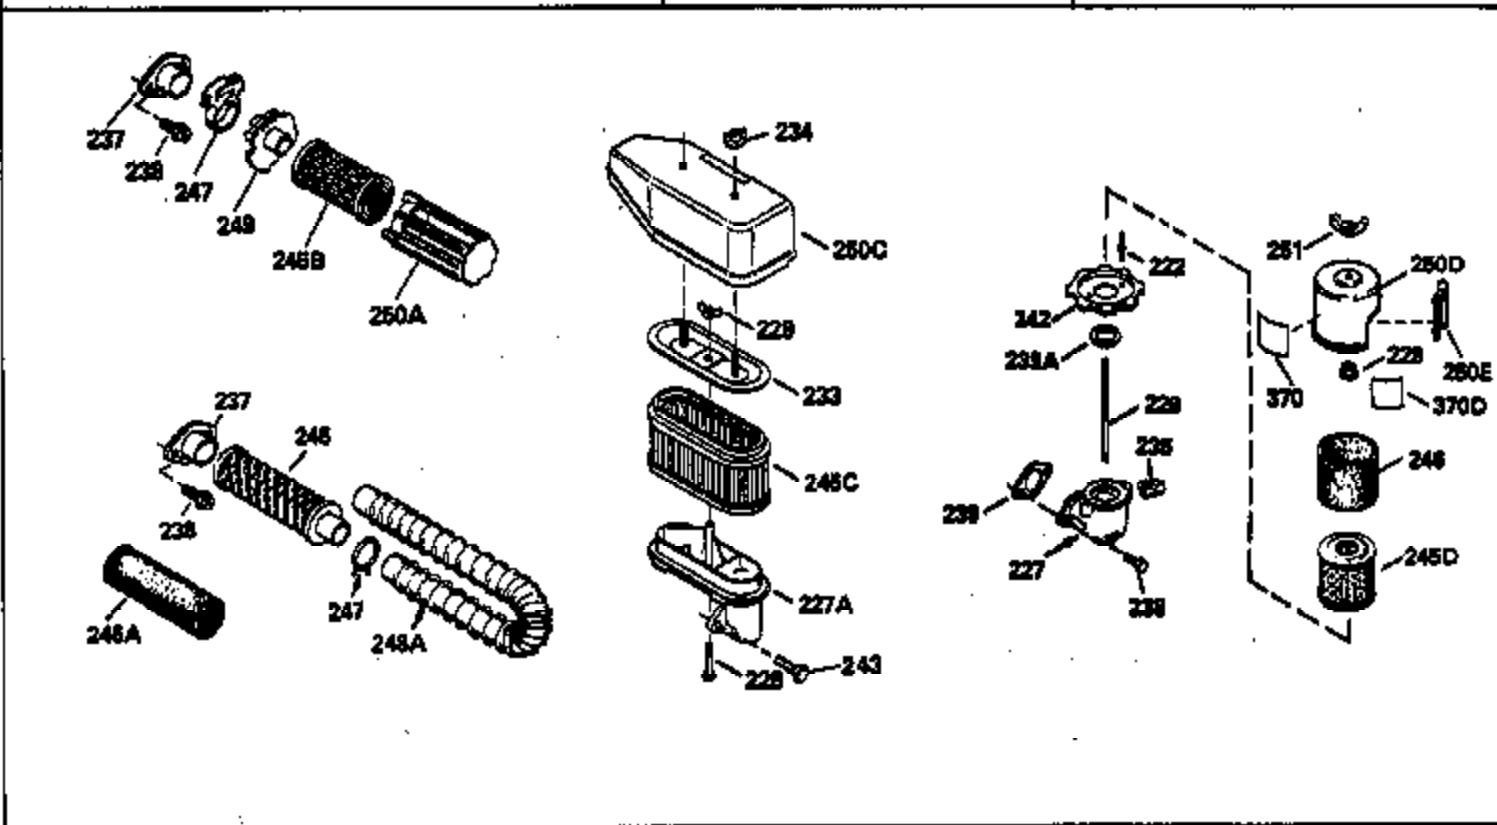

ILLUSTRATION SHOWS TYPICAL PARTS ONLY. ORDER BY PART NUMBER. PARTS NOT LISTED ARE SUPPLIED BY OEM.

Ref #	Part Number	Qty	Description
153	35623		Guide, Push rod
237	32971		Adapter, Air cleaner
238	650709		Screw, 10-32 x 7/16"
239	35815		* Gasket, Air cleaner
243	650899		Screw, 10-32 x 2-3/32"
245A	35500		Air Cleaner Filter
247	35505		Clamp, Air cleaner
287	650884		Screw, 8-32 x 1/2"
299	650900		Clip, "U" Type nut, 10-32
301A	35355		Cap, Fuel
327	35392		Plug, Starter
347	650898		Screw, 10-32 x 27/32"
370F	34387		Decal, Instruction (optional)
430	730574		Optional Screen Kit (Incl.370F,431,43 2,433)
431	35596		Debris Screen (Optional)
432	35597		Debris Screen Bracket (Optional)
433	650910		Screw, 8-32 x 1/4" (Optional)