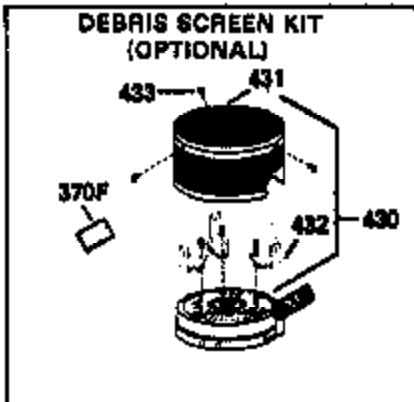

ILLUSTRATION SHOWS TYPICAL PARTS ONLY. ORDER BY PART NUMBER. PARTS NOT LISTED ARE SUPPLIED BY OEM.

Engine Parts List #2

Ref #	Part Number	Qty	Description
153	35623		Guide, Push rod
237	32971		Adapter, Air cleaner
238	650709		Screw, 10-32 x 7/16"
239	35815		* Gasket, Air cleaner
243	650899		Screw, 10-32 x 2-3/32"
245A	35500		Air Cleaner Filter
247	35505		Clamp, Air cleaner
287	650884		Screw, 8-32 x 1/2"
299	650900		Clip, "U" Type nut, 10-32
301A	35355		Cap, Fuel
327	35392		Plug, Starter
347	650898		Screw, 10-32 x 27/32"
370F	34387		Decal, Instruction (optional)
430	730574		Optional Screen Kit (Incl.370F,431,43 2,433)
431	35596		Debris Screen (Optional)
432	35597		Debris Screen Bracket (Optional)
433	650910		Screw, 8-32 x 1/4" (Optional)