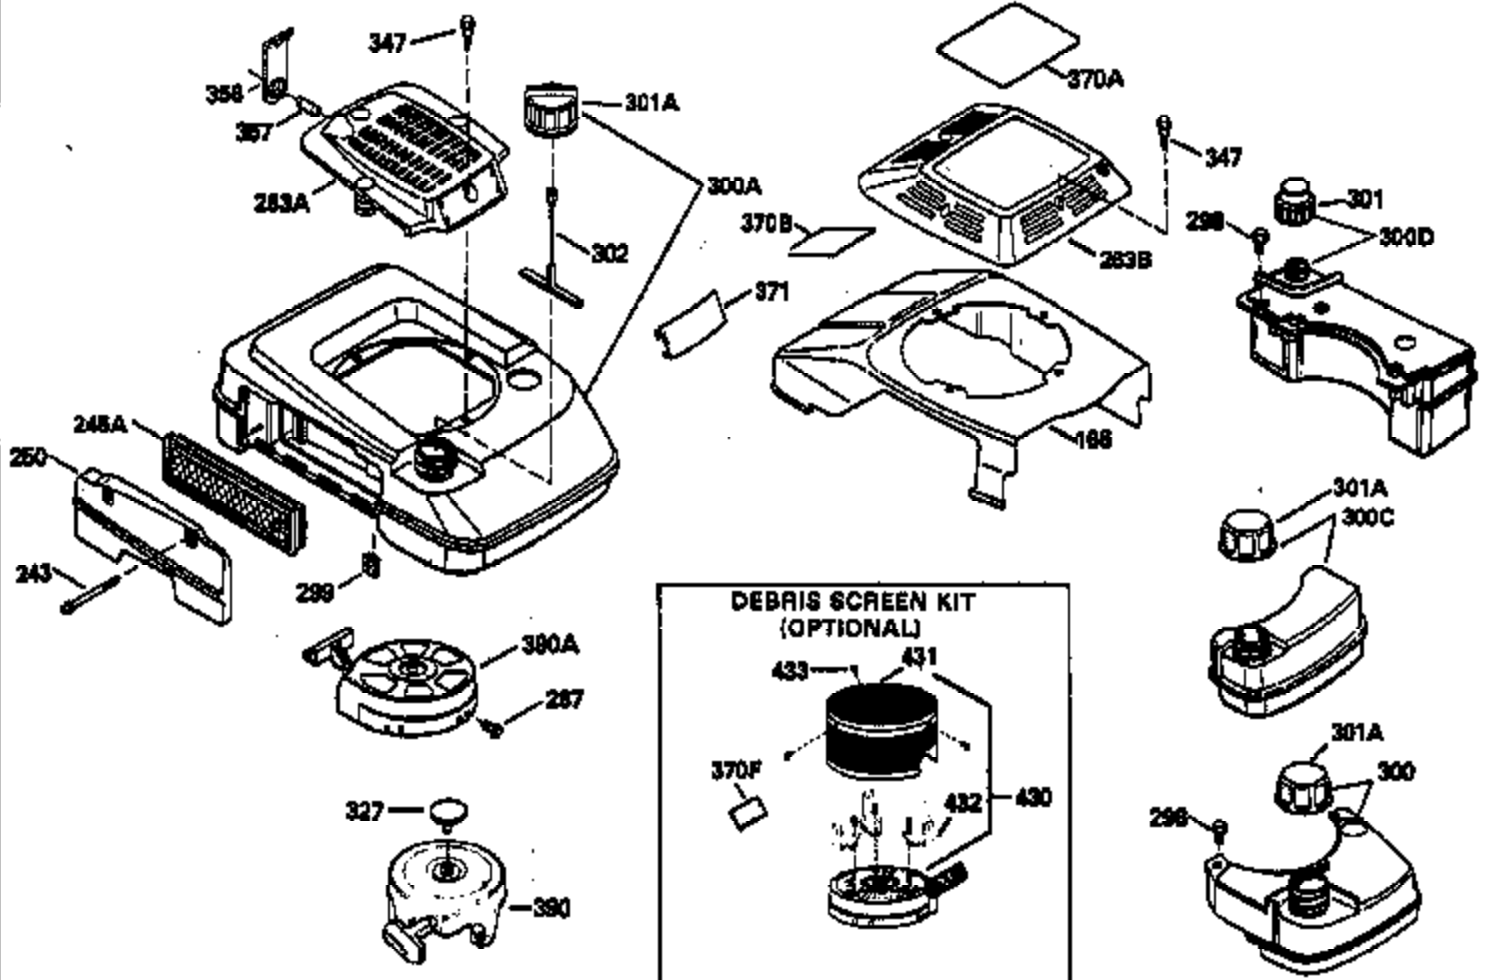

ILLUSTRATION SHOWS TYPICAL PARTS ONLY. ORDER BY PART NUMBER. PARTS NOT LISTED ARE SUPPLIED BY OEM.

Engine Parts List #2

Ref #	Part Number	Qty	Description
153	35623		Guide, Push rod
237	32971		Adapter, Air cleaner
238	650709		Screw, 10-32 x 7/16"
239	35815		* Gasket, Air cleaner
243	650899		Screw, 10-32 x 2-3/32"
245A	35500		Air Cleaner Filter
247	35505		Clamp, Air cleaner
287	650884		Screw, 8-32 x 1/2"
299	650900		Clip, "U" Type nut, 10-32
301A	35355		Cap, Fuel
327	35392		Plug, Starter
347	650898		Screw, 10-32 x 27/32"
370F	34387		Decal, Instruction (optional)
430	730574		Optional Screen Kit (Incl.370F,431,43 2,433)
431	35596		Debris Screen (Optional)
432	35597		Debris Screen Bracket (Optional)
433	650910		Screw, 8-32 x 1/4" (Optional)