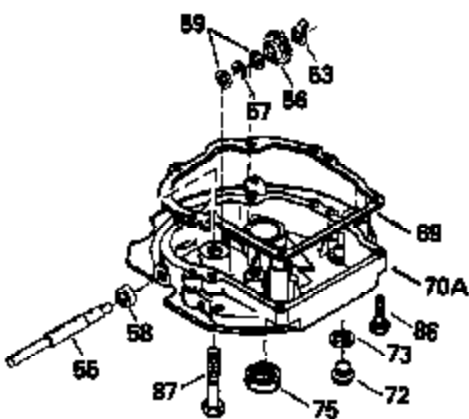

ILLUSTRATION SHOWS TYPICAL PARTS ONLY. ORDER BY PART NUMBER. PARTS NOT LISTED ARE SUPPLIED BY OEM.

Ref #	Part Number	Qty	Description
69	35261		* Gasket, Mounting flange
72	30572		Plug, Oil drain (Incl. 73)
73	28833		* Drain Plug Gasket (Do not use w/plastic plug)
75	27897		Seal, Oil
86	650488		Screw, 1/4-20 x 1-1/4"
103	650814		Screw, Torx T-15, 10-24 x 1"
153	35623		Guide, Push rod
264	650918		Screw, Torx T30, 1/4-20 x 1-7/32"
266	650917		Stud, Manifold
266A	29752		Nut & Lockwasher, 1/4-28
270	35720		Manifold Assy., Exhaust
275A	391028		Muffler
277	650697A		Screw, 5/16-18 x 2-1/2"
325	29443		Clip, Fuel line