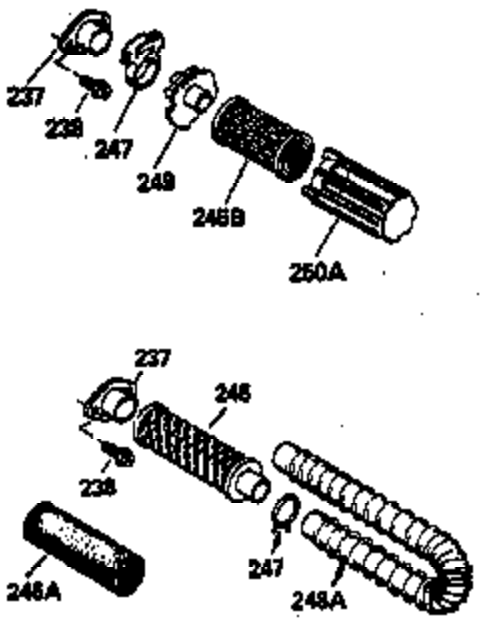

ILLUSTRATION SHOWS TYPICAL PARTS ONLY. ORDER BY PART NUMBER. PARTS NOT LISTED ARE SUPPLIED BY OEM.

Engine Parts List #2

Ref #	Part Number	Qty	Description
153	35623		Guide, Push rod
237	32971		Adapter, Air cleaner
238	650709		Screw, 10-32 x 7/16"
239	35815		* Gasket, Air cleaner
243	650899		Screw, 10-32 x 2-3/32"
245A	35500		Air Cleaner Filter
247	35505		Clamp, Air cleaner
287	650884		Screw, 8-32 x 1/2"
299	650900		Clip, "U" Type nut, 10-32
301A	35355		Cap, Fuel
327	35392		Plug, Starter
347	650898		Screw, 10-32 x 27/32"
370F	34387		Decal, Instruction (optional)
430	730574		Optional Screen Kit (Incl.370F,431,43 2,433)
431	35596		Debris Screen (Optional)
432	35597		Debris Screen Bracket (Optional)
433	650910		Screw, 8-32 x 1/4" (Optional)