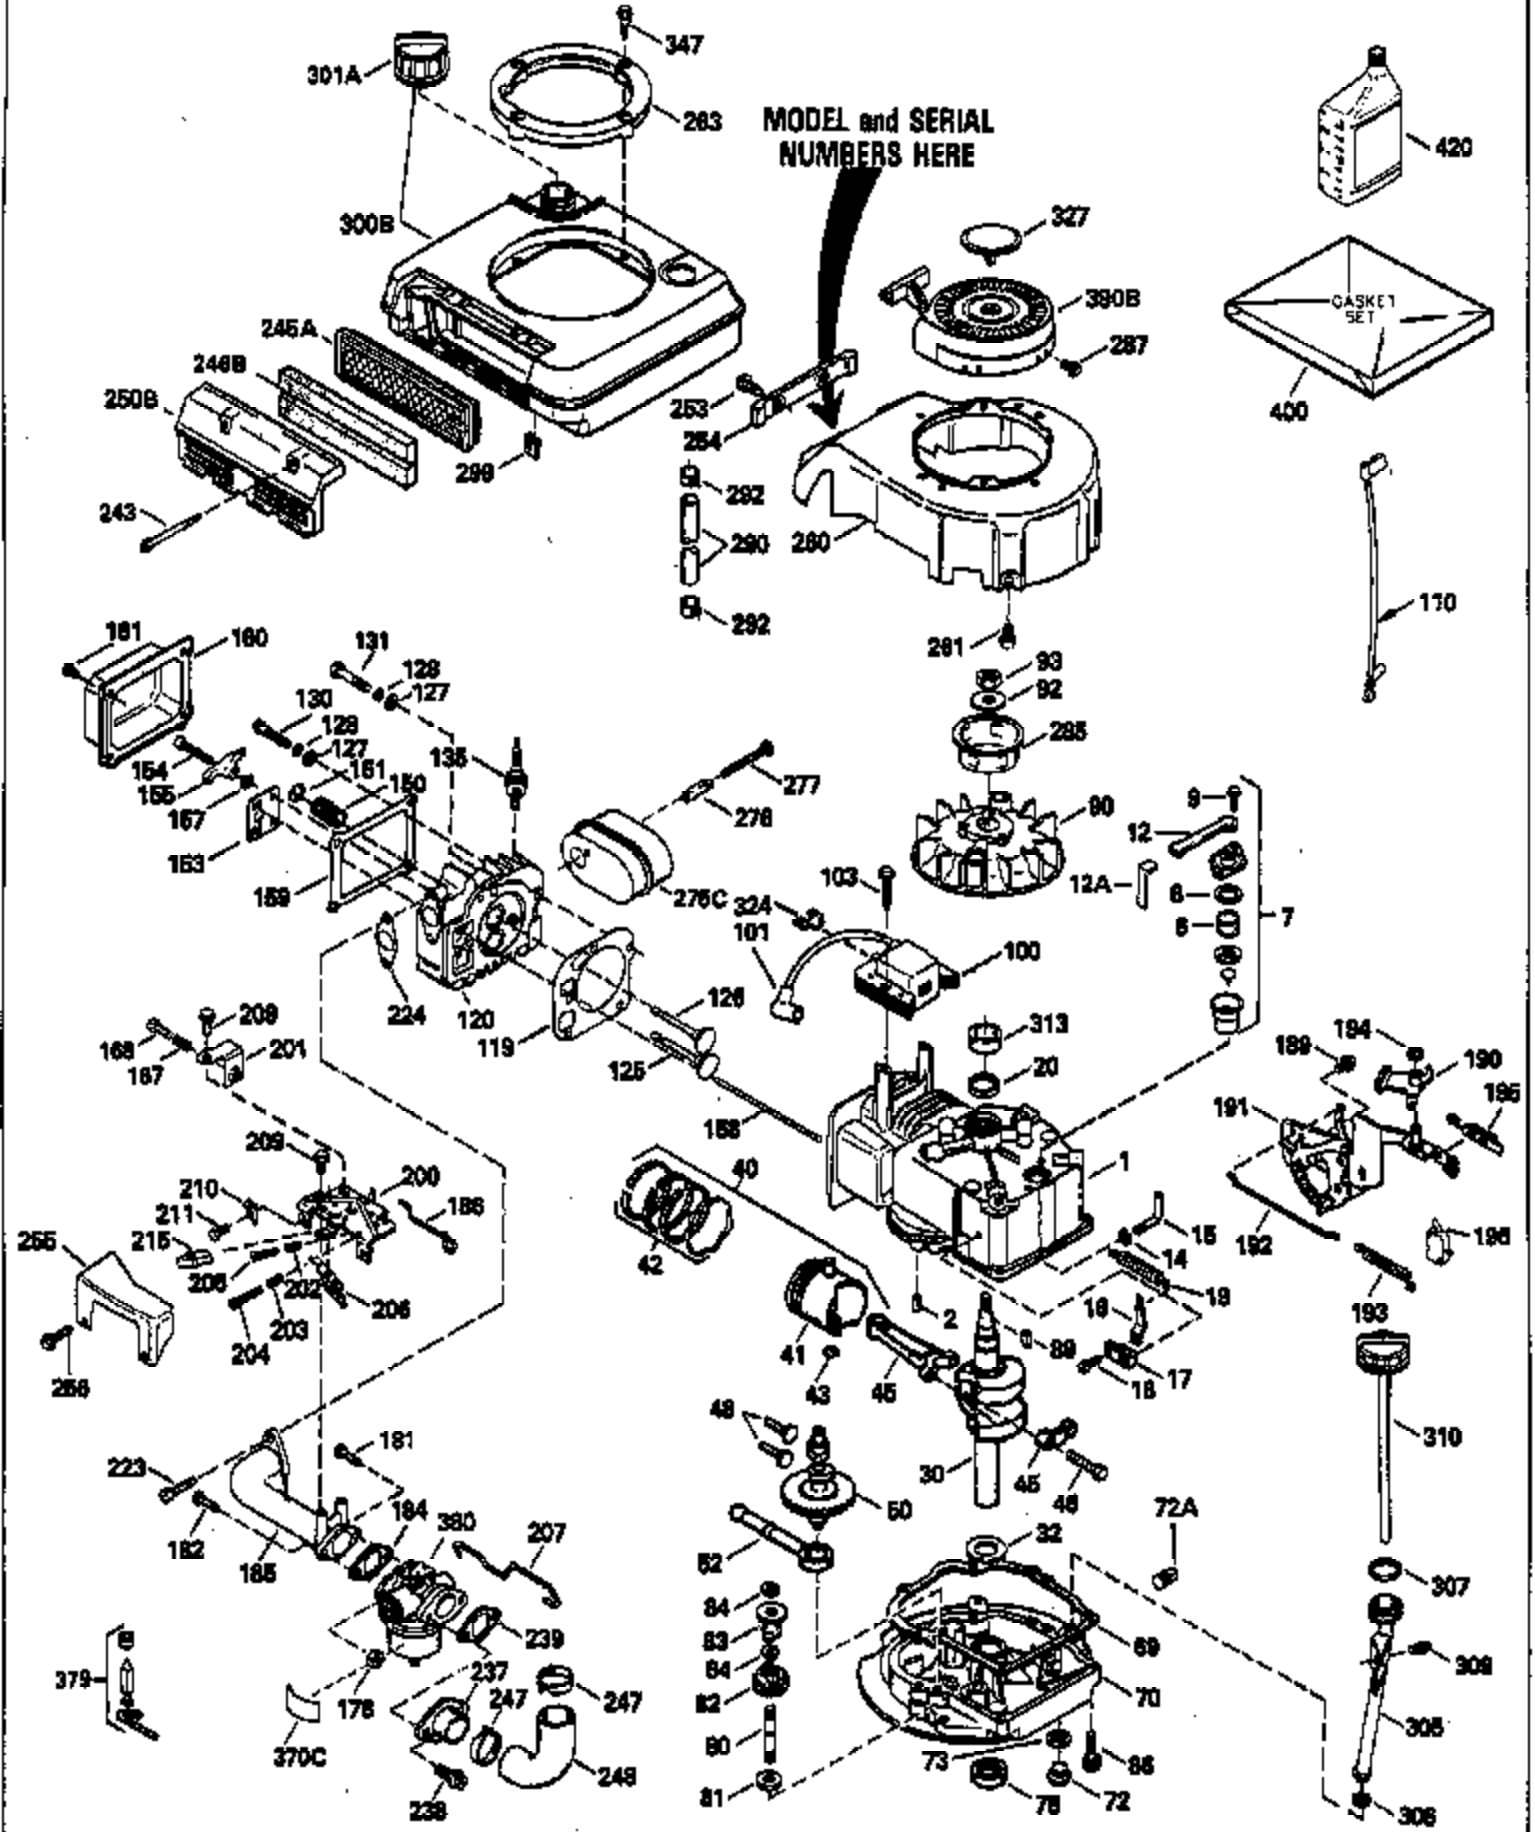

ILLUSTRATION SHOWS TYPICAL PARTS ONLY. ORDER BY PART NUMBER. PARTS NOT LISTED ARE SUPPLIED BY OEM.

Ref #	Part Number	Qty	Description
1	35805		Cylinder (Incl. 2 & 20) (2-5/8" Bore)
2	26727		Pin, Dowel
6	33734		Element, Breather
7	34214A		Breather Assy. (Incl. 6, 8, 9, 12 & 12 A)
8	33735		* Gasket, Breather
9	30200		Screw, 10-24 x 9/16"
12	35496		Tube, Breather
14	28277		Washer, Flat
15	30589		Rod, Governor (Incl. 14)
16	31383A		Lever, Governor
17	31335		Clamp, Governor lever
18	650548		Screw, 8-32 x 5/16"
19	33578		Spring, Governor
20	32600		Seal, Oil
30	35808		Crankshaft
40	35544		Piston, Pin & Ring Set (Std.) (2-5/8" Bore)
40	35545		Piston, Pin & Ring Set (.010" OS)
40	35546		Piston, Pin & Ring Set (.020" OS)
41	35541		Piston & Pin Ass'y.(Std.)(Incl. 43)(2 -5/8")
41	35542		Piston & Pin Ass'y. (.010" OS) (Incl. 43)
41	35543		Piston & Pin Ass'y. (.020" OS) (Incl. 43)
42	35547		Ring Set, Piston (Std.)
42	35548		Ring Set, Piston (.010" OS)
42	35549		Ring Set, Piston (.020" OS)
43	20381		Ring, Piston pin retaining
45	32875		Rod Assy., Connecting (Incl. 46)
46	32610A		Bolt, Connecting rod
48	35616		Valve, Lifter
50	33553		Camshaft (MCR)
52	29914		Pump Assy., Oil
69	35261		* Gasket, Mounting flange
70	35717		Mounting Flange (Incl. 72, 75 & 80)
72	30572		Plug, Oil drain (Incl. 73)
73	28833		* Drain Plug Gasket (Do not use w/plastic plug)
75	27897		Seal, Oil
80	30574		Shaft, Governor
81	30590A		Washer, Flat
82	30591		Gear Assy., Governor (Incl. 81)
83	30588A		Spool, Governor
84	29193		Ring, Retaining
86	650488		Screw, 1/4-20 x 1-1/4"
89	611004		Key, Flywheel
90	611112		Flywheel
92	650815		Washer, Belleville
93	650816		Nut, Flywheel
100	34443A		Solid State Assy.
101	610118		Cover, Spark Plug
103	650814		Screw, Torx T-15, 10-24 x 1"
110	34231		Ground Wire
119	35806		* Gasket, Cylinder head
120	35630		Head Cylinder
125	35621		Exhaust Valve (Std.) (Incl. 151)
125	35622		Exhaust Valve (1/32" OS) (Incl. 151)
126	35619		Intake Valve (Std.) (Incl. 151)
126	35620		Intake Valve (1/32" OS) (Incl. 151)
127	650691		Washer, Flat
128	650690		Washer, Belleville
130	650912		Screw, 5/16-18 x 1-1/2"