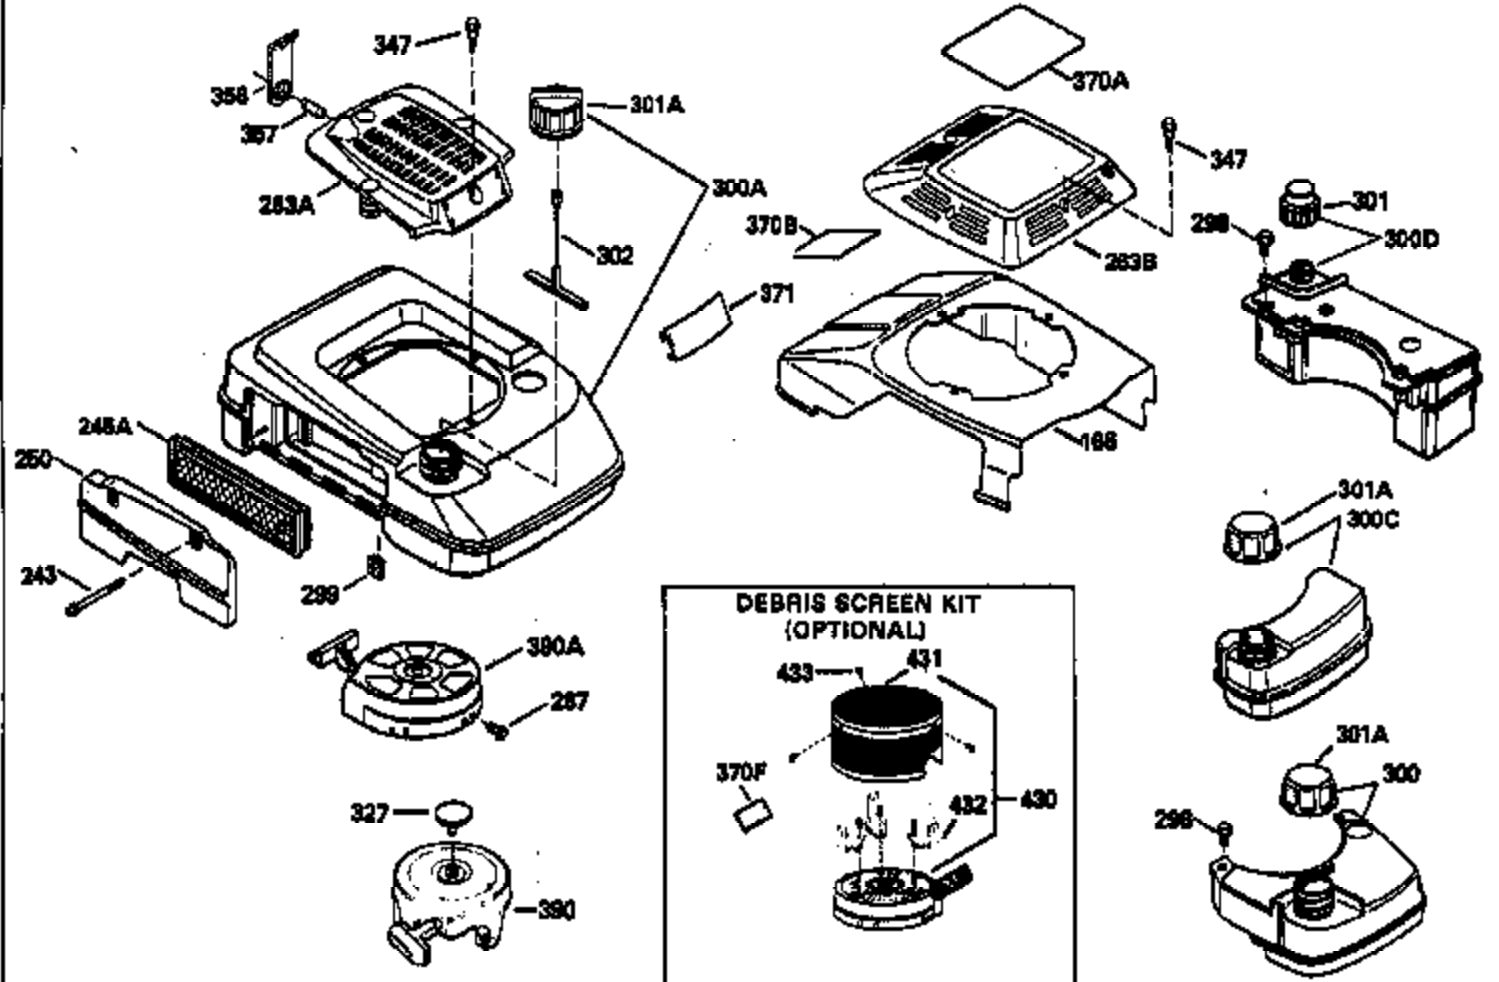

ILLUSTRATION SHOWS TYPICAL PARTS ONLY. ORDER BY PART NUMBER. PARTS NOT LISTED ARE SUPPLIED BY OEM.

Ref #	Part Number	Qty	Description
153	35623		Guide, Push rod
237	32971		Adapter, Air cleaner
238	650709		Screw, 10-32 x 7/16"
239	35815		* Gasket, Air cleaner
243	650899		Screw, 10-32 x 2-3/32"
245A	35500		Air Cleaner Filter
247	35505		Clamp, Air cleaner
287	650884		Screw, 8-32 x 1/2"
299	650900		Clip, "U" Type nut, 10-32
301A	35355		Cap, Fuel
327	35392		Plug, Starter
347	650898		Screw, 10-32 x 27/32"
370F	34387		Decal, Instruction (optional)
430	730574		Optional Screen Kit (Incl.370F,431,43 2,433)
431	35596		Debris Screen (Optional)
432	35597		Debris Screen Bracket (Optional)
433	650910		Screw, 8-32 x 1/4" (Optional)