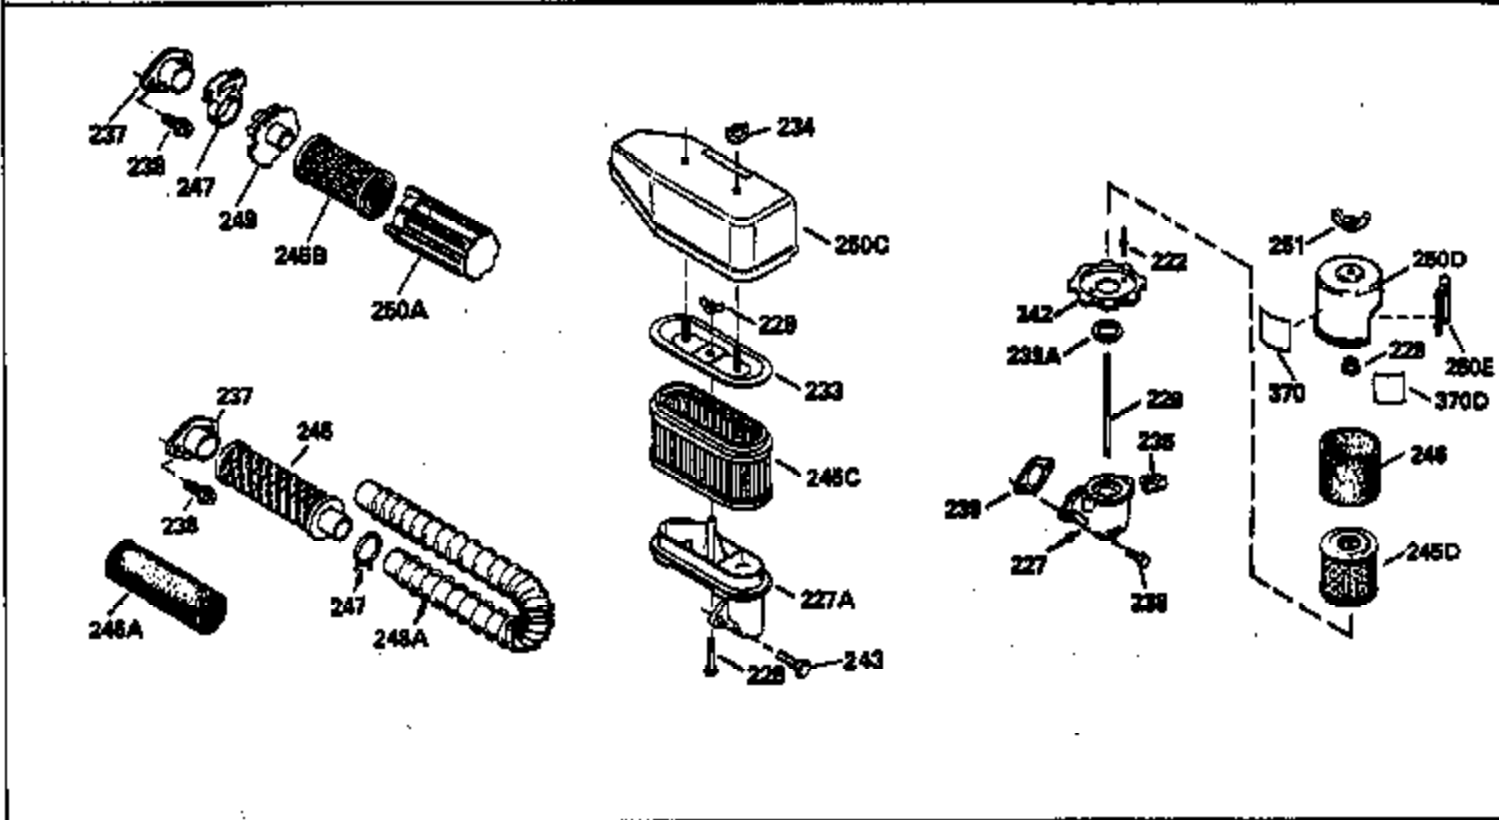

ILLUSTRATION SHOWS TYPICAL PARTS ONLY. ORDER BY PART NUMBER. PARTS NOT LISTED ARE SUPPLIED BY OEM.

Ref #	Part Number	Qty	Description
153	35623		Guide, Push rod
237	32971		Adapter, Air cleaner
238	650709		Screw, 10-32 x 7/16"
239	35815		* Gasket, Air cleaner
243	650899		Screw, 10-32 x 2-3/32"
245A	35500		Air Cleaner Filter
247	35505		Clamp, Air cleaner
287	650884		Screw, 8-32 x 1/2"
299	650900		Clip, "U" Type nut, 10-32
301A	35355		Cap, Fuel
327	35392		Plug, Starter
347	650898		Screw, 10-32 x 27/32"
370F	34387		Decal, Instruction (optional)
430	730574		Optional Screen Kit (Incl.370F,431,43 2,433)
431	35596		Debris Screen (Optional)
432	35597		Debris Screen Bracket (Optional)
433	650910		Screw, 8-32 x 1/4" (Optional)