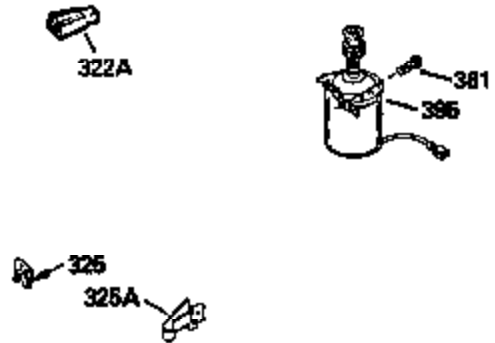

ILLUSTRATION SHOWS TYPICAL PARTS ONLY. ORDER BY PART NUMBER. PARTS NOT LISTED ARE SUPPLIED BY OEM.

Ref #	Part Number	Qty	Description
69	35261		* Gasket, Mounting flange
72	30572		Plug, Oil drain (Incl. 73)
73	28833		* Drain Plug Gasket (Do not use w/plastic plug)
75	27897		Seal, Oil
86	650488		Screw, 1/4-20 x 1-1/4"
103	650814		Screw, Torx T-15, 10-24 x 1"
153	35623		Guide, Push rod
264	650918		Screw, Torx T30, 1/4-20 x 1-7/32"
266	650917		Stud, Manifold
266A	29752		Nut & Lockwasher, 1/4-28
270	35720		Manifold Assy., Exhaust
275A	391028		Muffler
277	650697A		Screw, 5/16-18 x 2-1/2"
325	29443		Clip, Fuel line