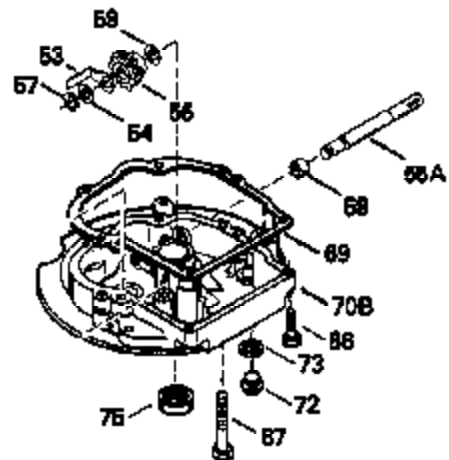

ILLUSTRATION SHOWS TYPICAL PARTS ONLY. ORDER BY PART NUMBER. PARTS NOT LISTED ARE SUPPLIED BY OEM.

Ref #	Part Number	Qty	Description
69	35261		* Gasket, Mounting flange
72	30572		Plug, Oil drain (Incl. 73)
73	28833		* Drain Plug Gasket (Do not use w/plastic plug)
75	27897		Seal, Oil
86	650488		Screw, 1/4-20 x 1-1/4"
103	650814		Screw, Torx T-15, 10-24 x 1"
153	35623		Guide, Push rod
264	650918		Screw, Torx T30, 1/4-20 x 1-7/32"
266	650917		Stud, Manifold
266A	29752		Nut & Lockwasher, 1/4-28
270	35720		Manifold Assy., Exhaust
275A	391028		Muffler
277	650697A		Screw, 5/16-18 x 2-1/2"
325	29443		Clip, Fuel line