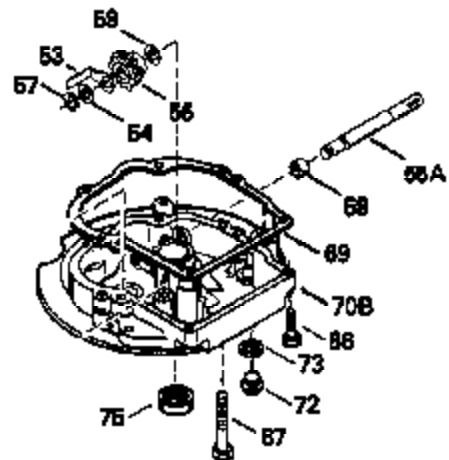

ILLUSTRATION SHOWS TYPICAL PARTS ONLY. ORDER BY PART NUMBER. PARTS NOT LISTED ARE SUPPLIED BY OEM.

Ref #	Part Number	Qty	Description
53	31745		Washer, Tang
55	35152		Shaft, PTO
56	33401		Gear, R.H. Worm
57	33537		Ring, Retaining
58	31744		Seal, Oil
59	31747		Washer, Flat
69	35261		* Gasket, Mounting flange
70A	33535B		Mounting Flange (Incl. 58, 72, 75 & 8 0)
72	30572		Plug, Oil drain (Incl. 73)
73	28833		* Drain Plug Gasket (Do not use w/plastic plug)
75	26208		Seal, Oil
86	650488		Screw, 1/4-20 x 1-1/4"
87	650492		Screw, 1/4-20 x 2-1/4"
103	650814		Screw, Torx T-15, 10-24 x 1"
153	35623		Guide, Push rod
264	650918		Screw, Torx T30, 1/4-20 x 1-7/32"
266	650917		Stud, Manifold
266A	29752		Nut & Lockwasher, 1/4-28
270	35720		Manifold Assy., Exhaust
274	35865		* Gasket, Exhaust Manifold
275B	35851		Muffler
277	650729		Screw, 5/16-18 x 3-3/16"
325	29443		Clip, Fuel line