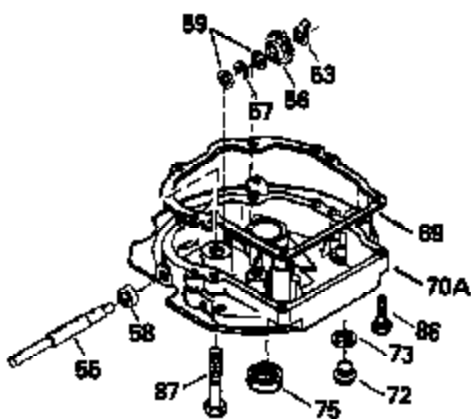

ILLUSTRATION SHOWS TYPICAL PARTS ONLY. ORDER BY PART NUMBER. PARTS NOT LISTED ARE SUPPLIED BY OEM.

Ref #	Part Number	Qty	Description
53	31745		Washer, Tang
55	35152		Shaft, PTO
56	33401		Gear, R.H. Worm
57	33537		Ring, Retaining
58	31744		Seal, Oil
59	31747		Washer, Flat
69	35261		* Gasket, Mounting flange
70A	33535B		Mounting Flange (Incl. 58, 72, 75 & 8 0)
72	30572		Plug, Oil drain (Incl. 73)
73	28833		* Drain Plug Gasket (Do not use w/plastic plug)
75	26208		Seal, Oil
86	650488		Screw, 1/4-20 x 1-1/4"
87	650492		Screw, 1/4-20 x 2-1/4"
103	650814		Screw, Torx T-15, 10-24 x 1"
153	35623		Guide, Push rod
264	650918		Screw, Torx T30, 1/4-20 x 1-7/32"
266	650917		Stud, Manifold
266A	29752		Nut & Lockwasher, 1/4-28
270	35720		Manifold Assy., Exhaust
274	35865		* Gasket, Exhaust Manifold
275B	35851		Muffler
277	650729		Screw, 5/16-18 x 3-3/16"
325	29443		Clip, Fuel line