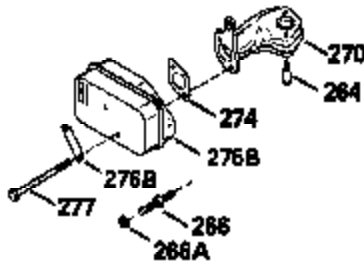

ILLUSTRATION SHOWS TYPICAL PARTS ONLY. ORDER BY PART NUMBER. PARTS NOT LISTED ARE SUPPLIED BY OEM.

Ref #	Part Number	Qty	Description
53	31745		Washer, Tang
55	35152		Shaft, PTO
56	33401		Gear, R.H. Worm
57	33537		Ring, Retaining
58	31744		Seal, Oil
59	31747		Washer, Flat
69	35261		* Gasket, Mounting flange
70A	33535B		Mounting Flange (Incl. 58, 72, 75 & 8 0)
72	30572		Plug, Oil drain (Incl. 73)
73	28833		* Drain Plug Gasket (Do not use w/plastic plug)
75	26208		Seal, Oil
86	650488		Screw, 1/4-20 x 1-1/4"
87	650492		Screw, 1/4-20 x 2-1/4"
103	650814		Screw, Torx T-15, 10-24 x 1"
153	35623		Guide, Push rod
264	650918		Screw, Torx T30, 1/4-20 x 1-7/32"
266	650917		Stud, Manifold
266A	29752		Nut & Lockwasher, 1/4-28
270	35720		Manifold Assy., Exhaust
274	35865		* Gasket, Exhaust Manifold
275B	35851		Muffler
277	650729		Screw, 5/16-18 x 3-3/16"
325	29443		Clip, Fuel line