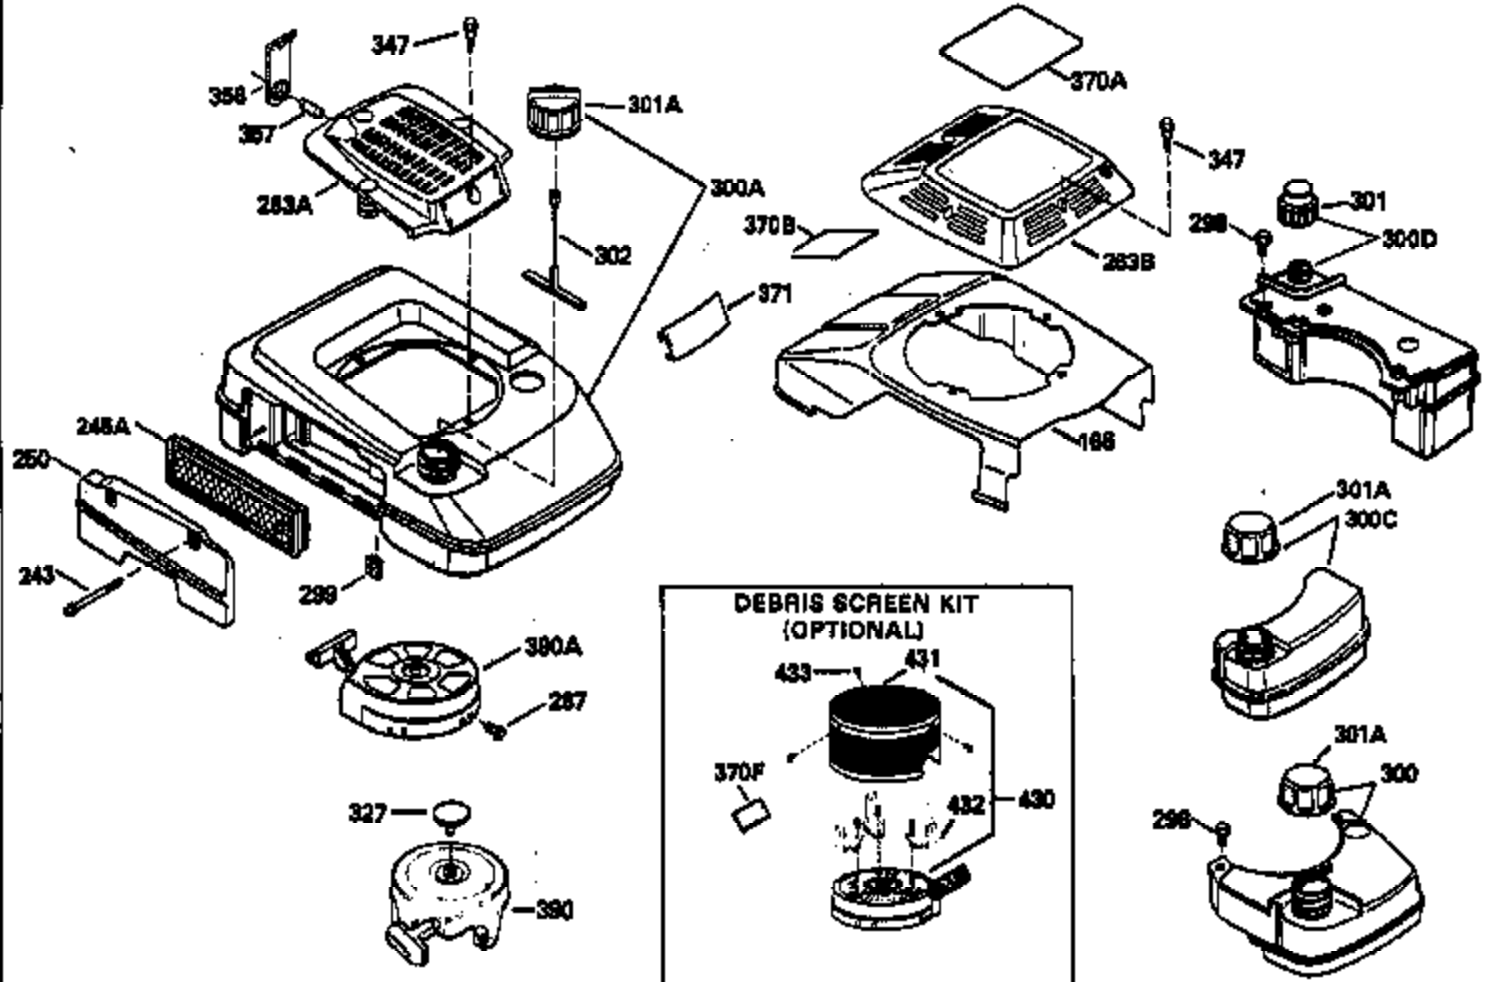

ILLUSTRATION SHOWS TYPICAL PARTS ONLY. ORDER BY PART NUMBER. PARTS NOT LISTED ARE SUPPLIED BY OEM.

Ref #	Part Number	Qty	Description
153	35623		Guide, Push rod
237	32971		Adapter, Air cleaner
238	650709		Screw, 10-32 x 7/16"
239	35815		* Gasket, Air cleaner
243	650899		Screw, 10-32 x 2-3/32"
245A	35500		Air Cleaner Filter
247	35505		Clamp, Air cleaner
287	650884		Screw, 8-32 x 1/2"
299	650900		Clip, "U" Type nut, 10-32
301A	35355		Cap, Fuel
327	35392		Plug, Starter
347	650898		Screw, 10-32 x 27/32"
370F	34387		Decal, Instruction (optional)
430	730574		Optional Screen Kit (Incl.370F,431,43 2,433)
431	35596		Debris Screen (Optional)
432	35597		Debris Screen Bracket (Optional)
433	650910		Screw, 8-32 x 1/4" (Optional)