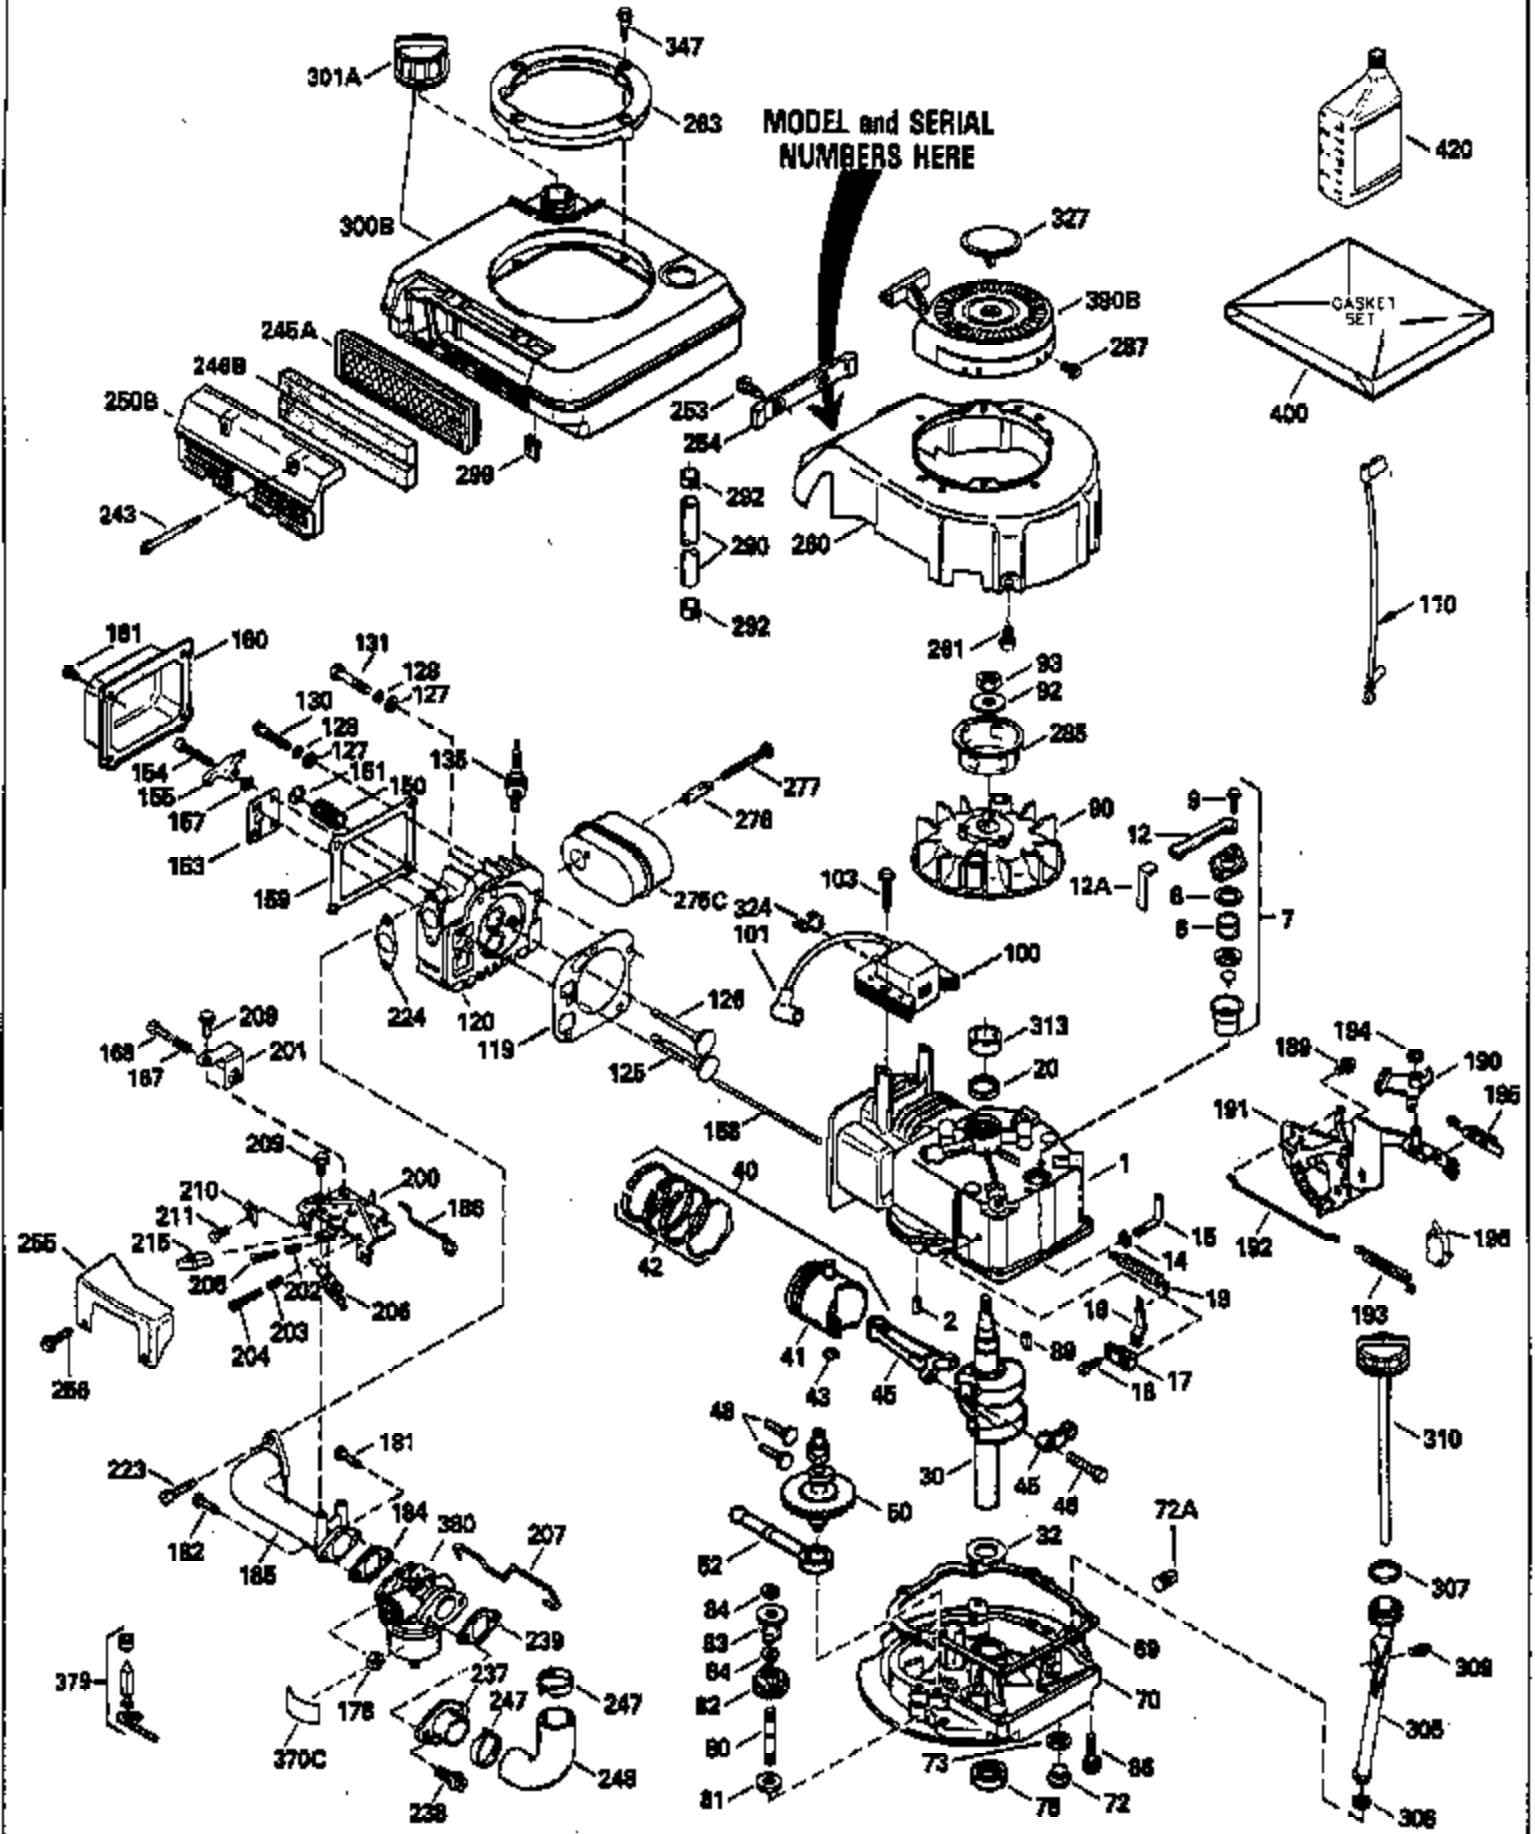

ILLUSTRATION SHOWS TYPICAL PARTS ONLY. ORDER BY PART NUMBER. PARTS NOT LISTED ARE SUPPLIED BY OEM.

Ref #	Part Number	Qty	Description
1	35805		Cylinder (Incl. 2 & 20) (2-5/8" Bore)
2	26727		Pin, Dowel
6	33734		Element, Breather
7	34214A		Breather Assy. (Incl. 6, 8, 9, 12 & 12 A)
8	33735		* Gasket, Breather
9	30200		Screw, 10-24 x 9/16"
12	35496		Tube, Breather
14	28277		Washer, Flat
15	31513		Rod, Governor
16	31383A		Lever, Governor
17	31335		Clamp, Governor lever
18	650548		Screw, 8-32 x 5/16"
19	33578		Spring, Governor
20	32600		Seal, Oil
30	35886		Crankshaft
40	35544		Piston, Pin & Ring Set (Std.) (2-5/8" Bore)
40	35545		Piston, Pin & Ring Set (.010" OS)
40	35546		Piston, Pin & Ring Set (.020" OS)
41	35541		Piston & Pin Ass'y.(Std.)(Incl. 43)(2 -5/8")
41	35542		Piston & Pin Ass'y. (.010" OS) (Incl. 43)
41	35543		Piston & Pin Ass'y. (.020" OS) (Incl. 43)
42	35547		Ring Set, Piston (Std.)
42	35548		Ring Set, Piston (.010" OS)
42	35549		Ring Set, Piston (.020" OS)
43	20381		Ring, Piston pin retaining
45	32875		Rod Assy., Connecting (Incl. 46)
46	32610A		Bolt, Connecting rod
48	35616		Valve, Lifter
50	33533		Camshaft
52	29914		Pump Assy., Oil
69	35261		* Gasket, Mounting flange
72	30572		Plug, Oil drain (Incl. 73)
73	28833		* Drain Plug Gasket (Do not use w/plastic plug)
75	26208		Seal, Oil
80	30574		Shaft, Governor
81	30590A		Washer, Flat
82	30591		Gear Assy., Governor (Incl. 81)
83	30588A		Spool, Governor
84	29193		Ring, Retaining
86	650488		Screw, 1/4-20 x 1-1/4"
89	611004		Key, Flywheel
90	611112		Flywheel
92	650815		Washer, Belleville
93	650816		Nut, Flywheel
100	34443A		Solid State Assy.
101	610118		Cover, Spark Plug
103	650814		Screw, Torx T-15, 10-24 x 1"
110	34961		Ground Wire
119	35806		* Gasket, Cylinder head
120	35630		Head Cylinder
125	35621		Exhaust Valve (Std.) (Incl. 151)
125	35622		Exhaust Valve (1/32" OS) (Incl. 151)
126	35619		Intake Valve (Std.) (Incl. 151)
126	35620		Intake Valve (1/32" OS) (Incl. 151)
127	650691		Washer, Flat
128	650690		Washer, Belleville
130	650912		Screw, 5/16-18 x 1-1/2"
135	34645		Resistor Spark Plug (RN-4C)