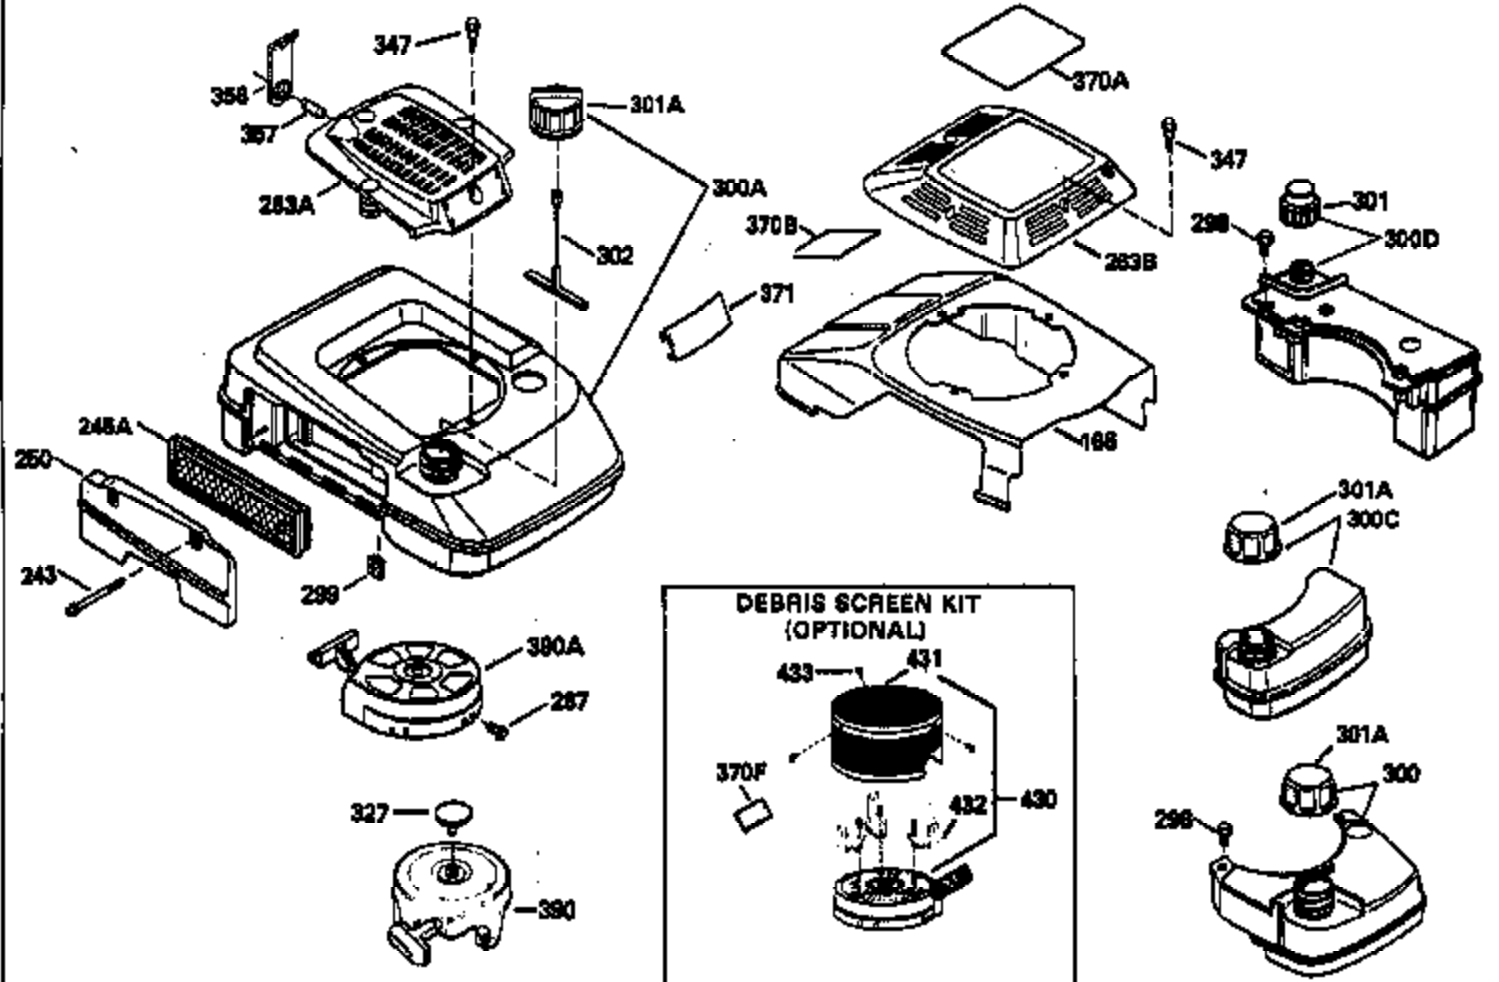

Ref #	Part Number	Qty	Description
306	34265		* Gasket, Fill tube
307	35499		"O" Ring
309	650562		Screw, 10-32 x 1/2"
310	35507		Dipstick, Oil fill
313	34080		Spacer, Flywheel
327	35392		Plug, Starter
347	650898		Screw, 10-32 x 27/32"
370C	35756		Decal, Primer
379	631021		Inlet, Needle, Seat & Clip Assy.
380	632582		Carburetor (Incl. 184) (Refer to Division 5, Section A, page A6-4 or Fiche 11, Grid F-3for breakdown)
390B	590621		Rewind Starter (Refer to Division 5, Section C, page 34 or Fiche 11, Grid G-3 for breakdown)
400	35633A		Gasket Set (Incl. items marked*)
420	730225		SAE 30, 4-Cycle Engine Oil (Quart)

ILLUSTRATION SHOWS TYPICAL PARTS ONLY. ORDER BY PART NUMBER. PARTS NOT LISTED ARE SUPPLIED BY OEM.