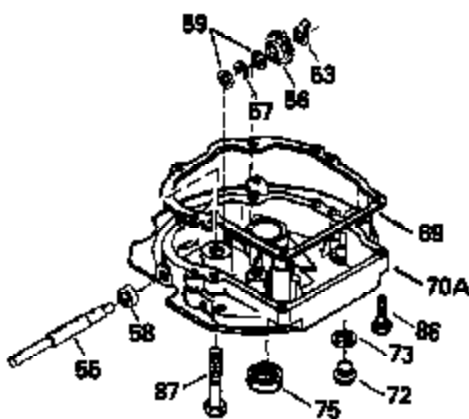

ILLUSTRATION SHOWS TYPICAL PARTS ONLY. ORDER BY PART NUMBER. PARTS NOT LISTED ARE SUPPLIED BY OEM.

Ref #	Part Number	Qty	Description
69	35261		* Gasket, Mounting flange
72	30572		Plug, Oil drain (Incl. 73)
73	28833		* Drain Plug Gasket (Do not use w/plastic plug)
75	27897		Seal, Oil
86	650488		Screw, 1/4-20 x 1-1/4"
103	650814		Screw, Torx T-15, 10-24 x 1"
153	35623		Guide, Push rod
264	650918		Screw, Torx T30, 1/4-20 x 1-7/32"
266	650917		Stud, Manifold
266A	29752		Nut & Lockwasher, 1/4-28
270	35720		Manifold Assy., Exhaust
274	35865		* Gasket, Exhaust Manifold
275B	35744		Muffler
277	650729		Screw, 5/16-18 x 3-3/16"
325	29443		Clip, Fuel line