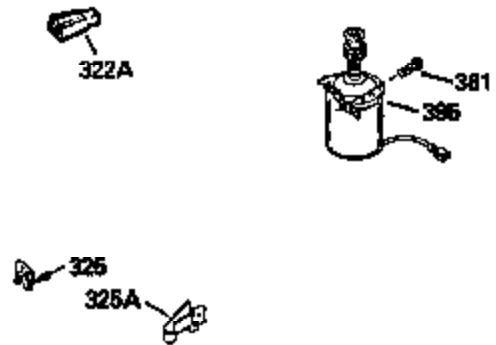

ILLUSTRATION SHOWS TYPICAL PARTS ONLY. ORDER BY PART NUMBER. PARTS NOT LISTED ARE SUPPLIED BY OEM.

Ref #	Part Number	Qty	Description
69	35261		* Gasket, Mounting flange
72	30572		Plug, Oil drain (Incl. 73)
73	28833		* Drain Plug Gasket (Do not use w/plastic plug)
75	27897		Seal, Oil
86	650488		Screw, 1/4-20 x 1-1/4"
103	650814		Screw, Torx T-15, 10-24 x 1"
153	35623		Guide, Push rod
264	650918		Screw, Torx T30, 1/4-20 x 1-7/32"
266	650917		Stud, Manifold
266A	29752		Nut & Lockwasher, 1/4-28
270	35720		Manifold Assy., Exhaust
274	35865		* Gasket, Exhaust Manifold
275B	35744		Muffler
277	650729		Screw, 5/16-18 x 3-3/16"
325	29443		Clip, Fuel line