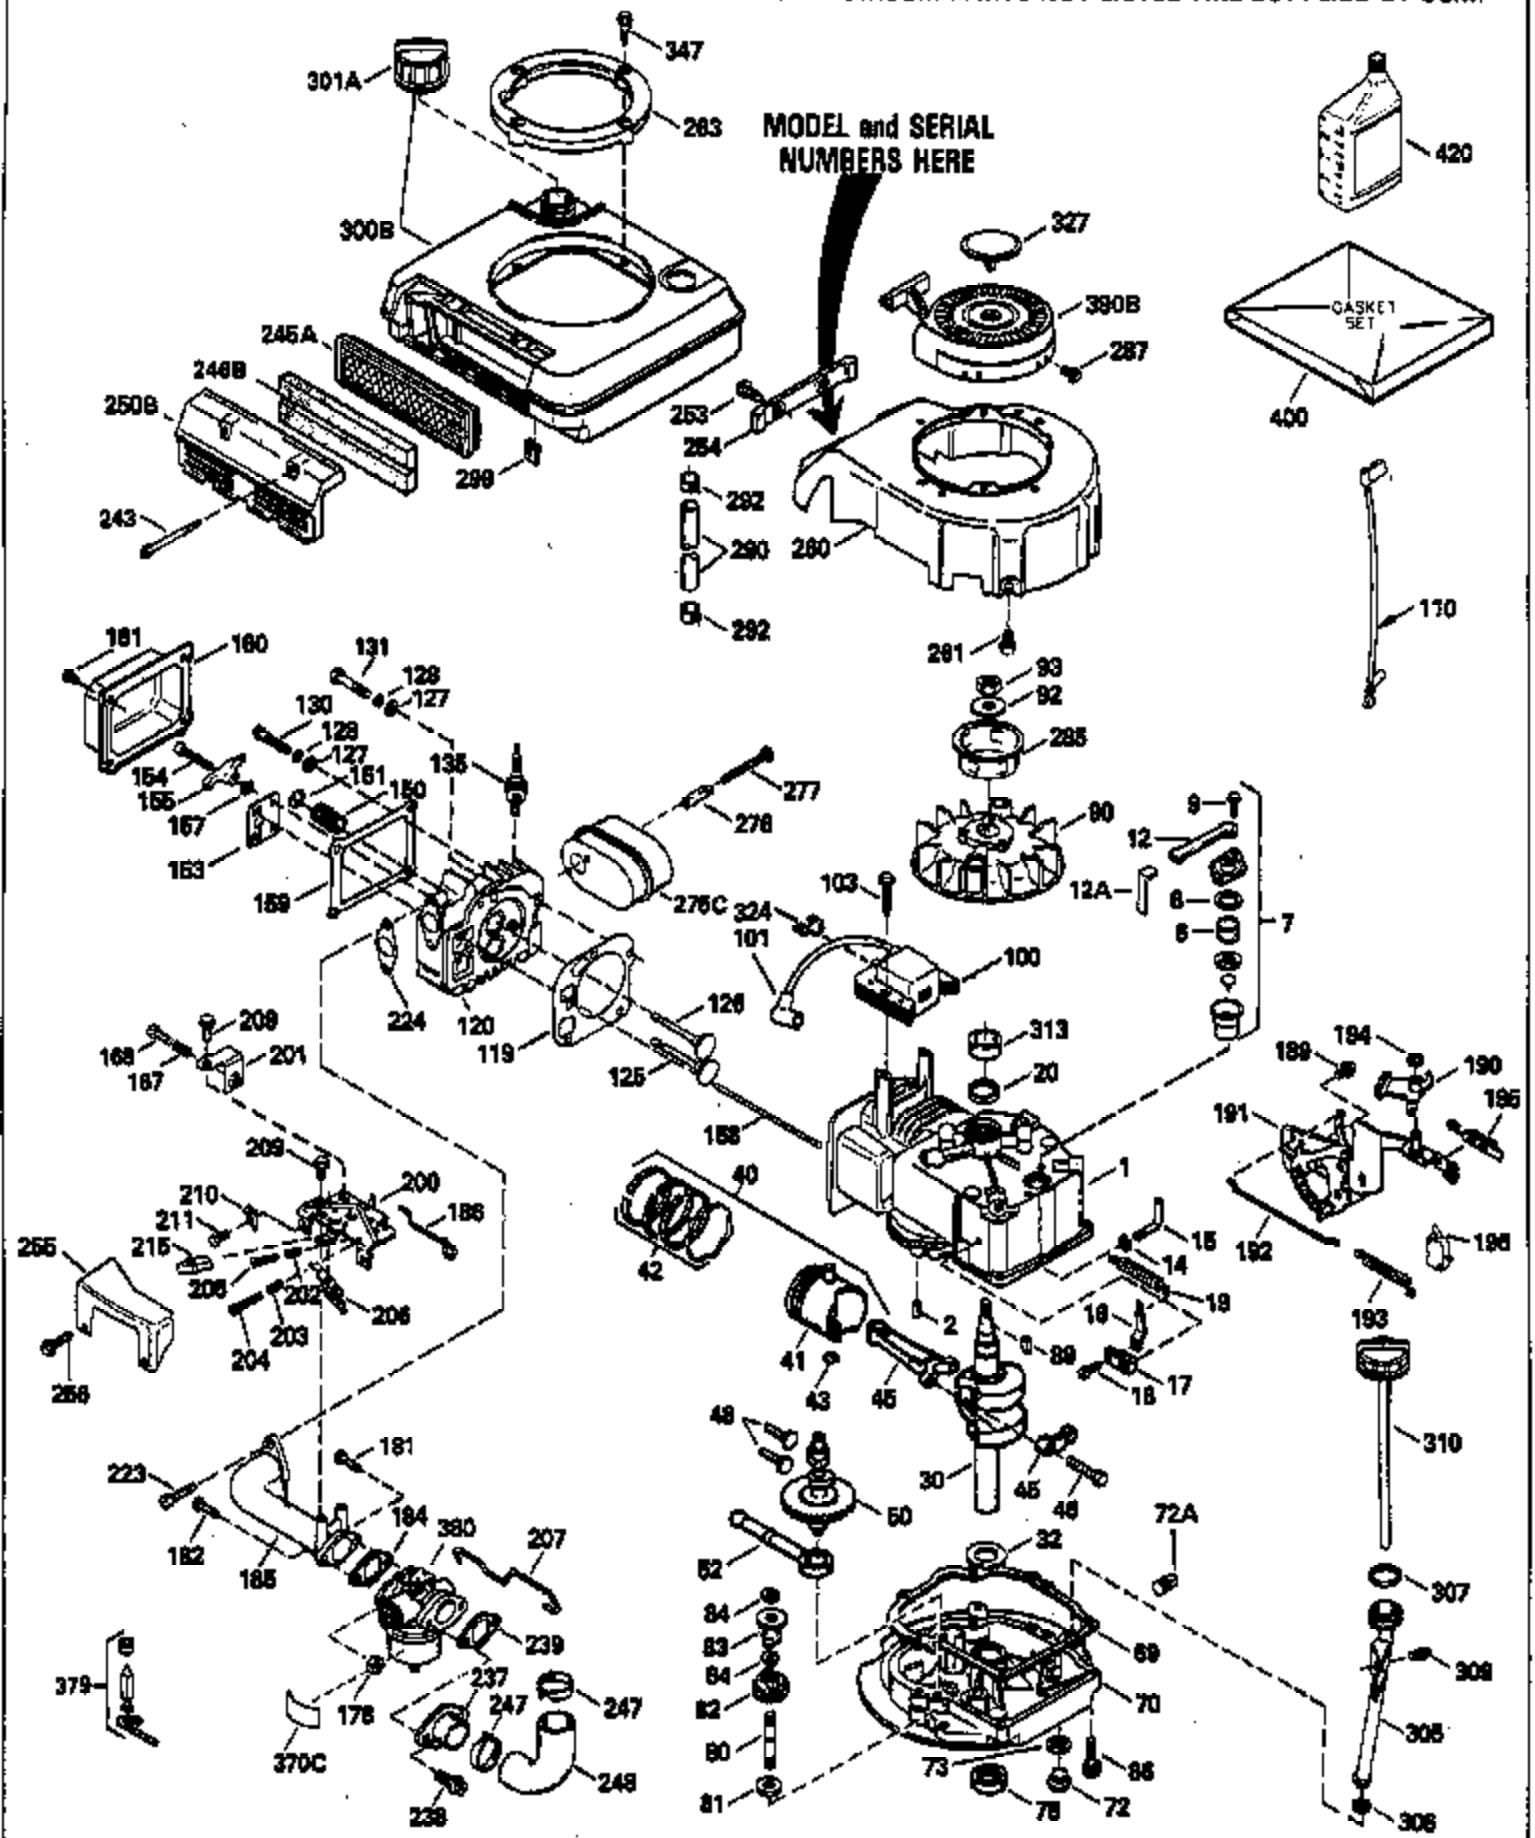

ILLUSTRATION SHOWS TYPICAL PARTS ONLY. ORDER BY PART NUMBER. PARTS NOT LISTED ARE SUPPLIED BY OEM.

Ref #	Part Number	Qty	Description
1	35805		Cylinder (Incl. 2 & 20) (2-5/8" Bore)
2	26727		Pin, Dowel
6	33734		Element, Breather
7	34214A		Breather Assy. (Incl. 6, 8, 9, 12 & 12 A)
8	33735		* Gasket, Breather
9	30200		Screw, 10-24 x 9/16"
12	35496		Tube, Breather
14	28277		Washer, Flat
15	30589		Rod, Governor (Incl. 14)
16	31383A		Lever, Governor
17	31335		Clamp, Governor lever
18	650548		Screw, 8-32 x 5/16"
19	33578		Spring, Governor
20	32600		Seal, Oil
30	35833		Crankshaft
40	35544		Piston, Pin & Ring Set (Std.) (2-5/8" Bore)
40	35545		Piston, Pin & Ring Set (.010" OS)
40	35546		Piston, Pin & Ring Set (.020" OS)
41	35541		Piston & Pin Ass'y.(Std.)(Incl. 43)(2 -5/8")
41	35542		Piston & Pin Ass'y. (.010" OS) (Incl. 43)
41	35543		Piston & Pin Ass'y. (.020" OS) (Incl. 43)
42	35547		Ring Set, Piston (Std.)
42	35548		Ring Set, Piston (.010" OS)
42	35549		Ring Set, Piston (.020" OS)
43	20381		Ring, Piston pin retaining
45	32875		Rod Assy., Connecting (Incl. 46)
46	32610A		Bolt, Connecting rod
48	35616		Valve, Lifter
50	33553		Camshaft (MCR)
52	29914		Pump Assy., Oil
69	35261		* Gasket, Mounting flange
70	35717		Mounting Flange (Incl. 72, 75 & 80)
72	30572		Plug, Oil drain (Incl. 73)
73	28833		* Drain Plug Gasket (Do not use w/plastic plug)
75	27897		Seal, Oil
80	30574		Shaft, Governor
81	30590A		Washer, Flat
82	30591		Gear Assy., Governor (Incl. 81)
83	30588A		Spool, Governor
84	29193		Ring, Retaining
86	650488		Screw, 1/4-20 x 1-1/4"
89	611004		Key, Flywheel
90	611112		Flywheel
92	650815		Washer, Belleville
93	650816		Nut, Flywheel
100	34443A		Solid State Assy.
101	610118		Cover, Spark Plug
103	650814		Screw, Torx T-15, 10-24 x 1"
110	34961		Ground Wire
119	35806		* Gasket, Cylinder head
120	35630		Head Cylinder
125	35621		Exhaust Valve (Std.) (Incl. 151)
125	35622		Exhaust Valve (1/32" OS) (Incl. 151)
126	35619		Intake Valve (Std.) (Incl. 151)
126	35620		Intake Valve (1/32" OS) (Incl. 151)
127	650691		Washer, Flat
128	650690		Washer, Belleville
130	650912		Screw, 5/16-18 x 1-1/2"