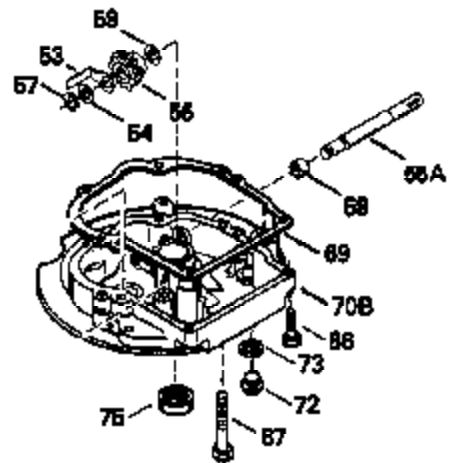

ILLUSTRATION SHOWS TYPICAL PARTS ONLY. ORDER BY PART NUMBER. PARTS NOT LISTED ARE SUPPLIED BY OEM.

Ref #	Part Number	Qty	Description
69	35261		* Gasket, Mounting flange
72	30572		Plug, Oil drain (Incl. 73)
73	28833		* Drain Plug Gasket (Do not use w/plastic plug)
75	27897		Seal, Oil
86	650488		Screw, 1/4-20 x 1-1/4"
103	650814		Screw, Torx T-15, 10-24 x 1"
153	35623		Guide, Push rod
264	650918		Screw, Torx T30, 1/4-20 x 1-7/32"
266	650917		Stud, Manifold
266A	29752		Nut & Lockwasher, 1/4-28
270	35720		Manifold Assy., Exhaust
274	35865		* Gasket, Exhaust Manifold
275B	35744		Muffler
277	650729		Screw, 5/16-18 x 3-3/16"
325	29443		Clip, Fuel line