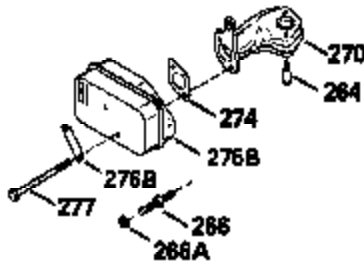

ILLUSTRATION SHOWS TYPICAL PARTS ONLY. ORDER BY PART NUMBER. PARTS NOT LISTED ARE SUPPLIED BY OEM.

Ref #	Part Number	Qty	Description
69	35261		* Gasket, Mounting flange
72	30572		Plug, Oil drain (Incl. 73)
73	28833		* Drain Plug Gasket (Do not use w/plastic plug)
75	27897		Seal, Oil
86	650488		Screw, 1/4-20 x 1-1/4"
103	650814		Screw, Torx T-15, 10-24 x 1"
153	35623		Guide, Push rod
264	650918		Screw, Torx T30, 1/4-20 x 1-7/32"
266	650917		Stud, Manifold
266A	29752		Nut & Lockwasher, 1/4-28
270	35720		Manifold Assy., Exhaust
274	35865		* Gasket, Exhaust Manifold
275B	35744		Muffler
277	650729		Screw, 5/16-18 x 3-3/16"
325	29443		Clip, Fuel line