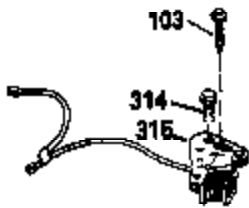

ILLUSTRATION SHOWS TYPICAL PARTS ONLY. ORDER BY PART NUMBER. PARTS NOT LISTED ARE SUPPLIED BY OEM.

Ref #	Part Number	Qty	Description
69	35261		* Gasket, Mounting flange
72	30572		Plug, Oil drain (Incl. 73)
73	28833		* Drain Plug Gasket (Do not use w/plastic plug)
75	27897		Seal, Oil
86	650488		Screw, 1/4-20 x 1-1/4"
103	650814		Screw, Torx T-15, 10-24 x 1"
153	35623		Guide, Push rod
264	650918		Screw, Torx T30, 1/4-20 x 1-7/32"
266	650917		Stud, Manifold
266A	29752		Nut & Lockwasher, 1/4-28
270	35720		Manifold Assy., Exhaust
275C	391027A		Muffler
277	650697A		Screw, 5/16-18 x 2-1/2"
314	650767		Screw, 8-36 x 5/8"
315	34990		Coil Assy., Alternator
322	35013		Connector, Body
325	29443		Clip, Fuel line
325A	35249		Clip, Wire
330	34978		Wire, Ground
330	34970		Wire, Ground
330	35020		Wire, Ground
361	650831		Screw, 1/4-20 x 15/32"
395	35709		Starter Motor (12 Volt) (Refer to Division 5, Section D, page 18 or Fiche 11, Grid G-11 for breakdown)