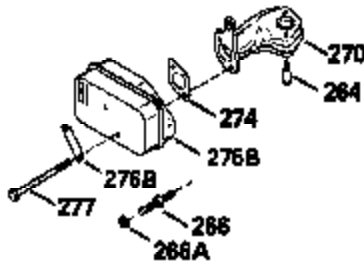

ILLUSTRATION SHOWS TYPICAL PARTS ONLY. ORDER BY PART NUMBER. PARTS NOT LISTED ARE SUPPLIED BY OEM.

Ref #	Part Number	Qty	Description
69	35261		* Gasket, Mounting flange
72	30572		Plug, Oil drain (Incl. 73)
73	28833		* Drain Plug Gasket (Do not use w/plastic plug)
75	27897		Seal, Oil
86	650488		Screw, 1/4-20 x 1-1/4"
103	650814		Screw, Torx T-15, 10-24 x 1"
153	35623		Guide, Push rod
264	650918		Screw, Torx T30, 1/4-20 x 1-7/32"
266	650917		Stud, Manifold
266A	29752		Nut & Lockwasher, 1/4-28
270	35720		Manifold Assy., Exhaust
275C	391027A		Muffler
277	650697A		Screw, 5/16-18 x 2-1/2"
314	650767		Screw, 8-36 x 5/8"
315	34990		Coil Assy., Alternator
322	35013		Connector, Body
325	29443		Clip, Fuel line
325A	35249		Clip, Wire
330	34978		Wire, Ground
330	34970		Wire, Ground
330	35020		Wire, Ground
361	650831		Screw, 1/4-20 x 15/32"
395	35709		Starter Motor (12 Volt) (Refer to Division 5, Section D, page 18 or Fiche 11, Grid G-11 for breakdown)