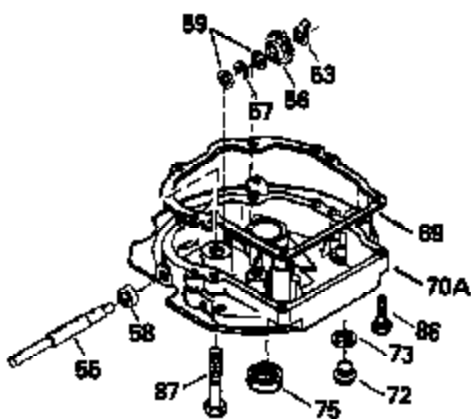

ILLUSTRATION SHOWS TYPICAL PARTS ONLY. ORDER BY PART NUMBER. PARTS NOT LISTED ARE SUPPLIED BY OEM.

Ref #	Part Number	Qty	Description
69	35261		* Gasket, Mounting flange
72	30572		Plug, Oil drain (Incl. 73)
73	28833		* Drain Plug Gasket (Do not use w/plastic plug)
75	27897		Seal, Oil
86	650488		Screw, 1/4-20 x 1-1/4"
103	650814		Screw, Torx T-15, 10-24 x 1"
153	35623		Guide, Push rod
264	650918		Screw, Torx T30, 1/4-20 x 1-7/32"
266	650917		Stud, Manifold
266A	29752		Nut & Lockwasher, 1/4-28
270	35720		Manifold Assy., Exhaust
275C	391027A		Muffler
277	650697A		Screw, 5/16-18 x 2-1/2"
314	650767		Screw, 8-36 x 5/8"
315	34990		Coil Assy., Alternator
322	35013		Connector, Body
325	29443		Clip, Fuel line
325A	35249		Clip, Wire
330	34978		Wire, Ground
330	34970		Wire, Ground
330	35020		Wire, Ground
361	650831		Screw, 1/4-20 x 15/32"
395	35709		Starter Motor (12 Volt) (Refer to Division 5, Section D, page 18 or Fiche 11, Grid G-11 for breakdown)