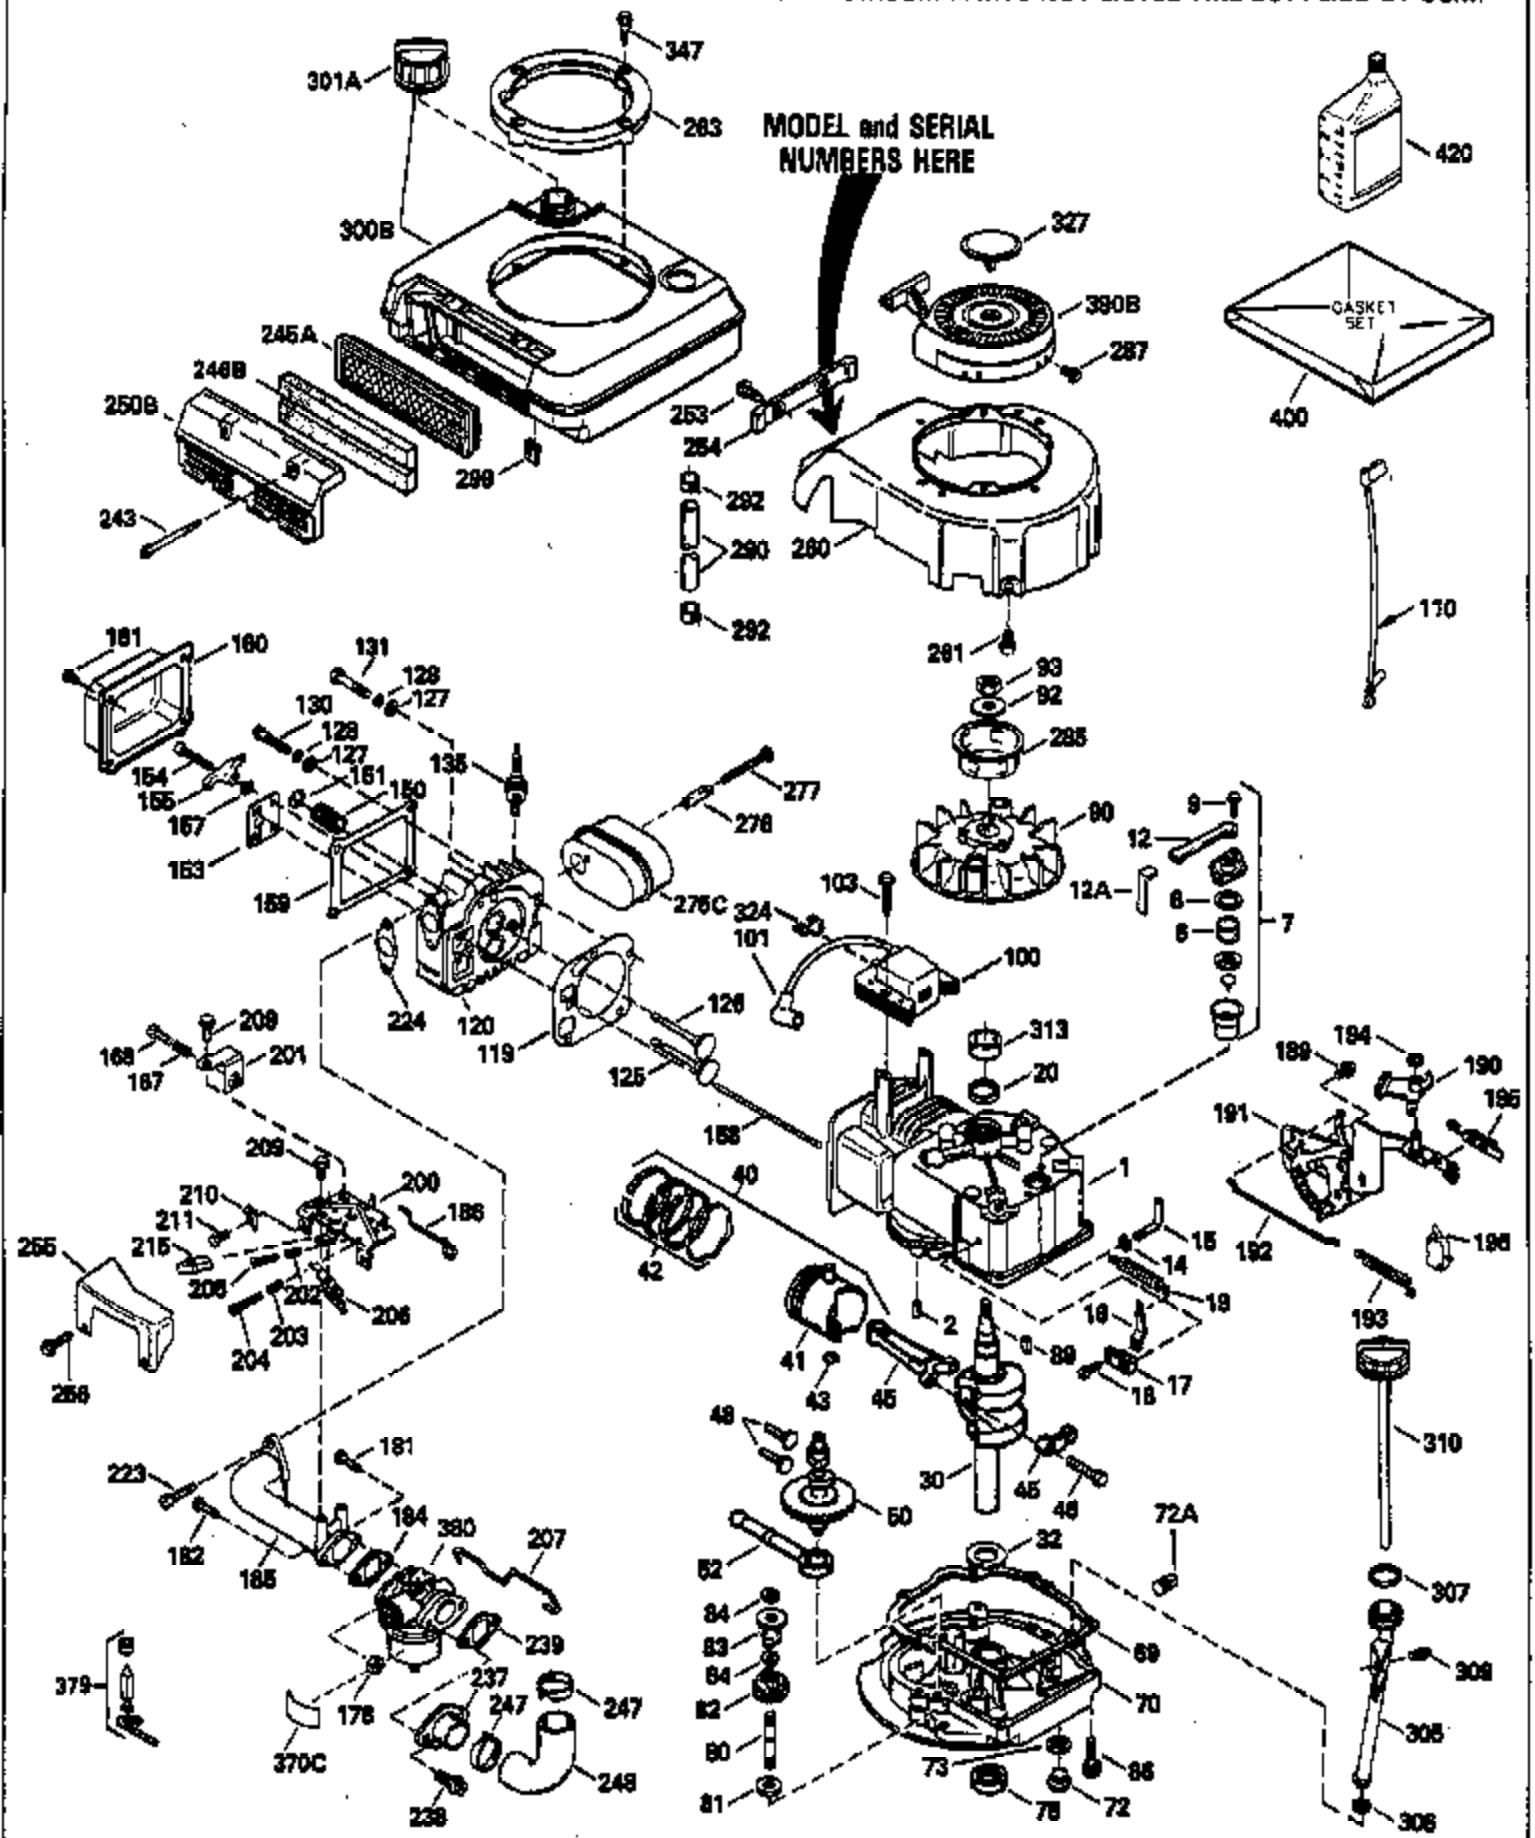

ILLUSTRATION SHOWS TYPICAL PARTS ONLY. ORDER BY PART NUMBER. PARTS NOT LISTED ARE SUPPLIED BY OEM.

Engine Parts List #1

Ref #	Part Number	Qty	Description
1	35805		Cylinder (Incl. 2 & 20) (2-5/8" Bore)
2	26727		Pin, Dowel
6	33734		Element, Breather
7	34214A		Breather Assy. (Incl. 6, 8, 9, 12 & 12 A)
8	33735		* Gasket, Breather
9	30200		Screw, 10-24 x 9/16"
12	35496		Tube, Breather
14	28277		Washer, Flat
15	30589		Rod, Governor (Incl. 14)
16	31383A		Lever, Governor
17	31335		Clamp, Governor lever
18	650548		Screw, 8-32 x 5/16"
19	33578		Spring, Governor
20	32600		Seal, Oil
30	35845		Crankshaft
40	35544		Piston, Pin & Ring Set (Std.) (2-5/8" Bore)
40	35545		Piston, Pin & Ring Set (.010" OS)
40	35546		Piston, Pin & Ring Set (.020" OS)
41	35541		Piston & Pin Ass'y.(Std.)(Incl. 43)(2 -5/8")
41	35542		Piston & Pin Ass'y. (.010" OS) (Incl. 43)
41	35543		Piston & Pin Ass'y. (.020" OS) (Incl. 43)
42	35547		Ring Set, Piston (Std.)
42	35548		Ring Set, Piston (.010" OS)
42	35549		Ring Set, Piston (.020" OS)
43	20381		Ring, Piston pin retaining
45	32875		Rod Assy., Connecting (Incl. 46)
46	32610A		Bolt, Connecting rod
48	35616		Valve, Lifter
50	33553		Camshaft (MCR)
52	29914		Pump Assy., Oil
69	35261		* Gasket, Mounting flange
70	35717		Mounting Flange (Incl. 72, 75 & 80)
72	30572		Plug, Oil drain (Incl. 73)
73	28833		* Drain Plug Gasket (Do not use w/plastic plug)
75	27897		Seal, Oil
80	30574		Shaft, Governor
81	30590A		Washer, Flat
82	30591		Gear Assy., Governor (Incl. 81)
83	30588A		Spool, Governor
84	29193		Ring, Retaining
86	650488		Screw, 1/4-20 x 1-1/4"
89	611004		Key, Flywheel
90	611044		Flywheel
92	650815		Washer, Belleville
93	650816		Nut, Flywheel
100	34443A		Solid State Assy.
101	610118		Cover, Spark Plug
103	650814		Screw, Torx T-15, 10-24 x 1"
110	34961		Ground Wire
119	35806		* Gasket, Cylinder head
120	35630		Head Cylinder
125	35621		Exhaust Valve (Std.) (Incl. 151)
125	35622		Exhaust Valve (1/32" OS) (Incl. 151)
126	35619		Intake Valve (Std.) (Incl. 151)
126	35620		Intake Valve (1/32" OS) (Incl. 151)
127	650691		Washer, Flat
128	650690		Washer, Belleville
130	650912		Screw, 5/16-18 x 1-1/2"