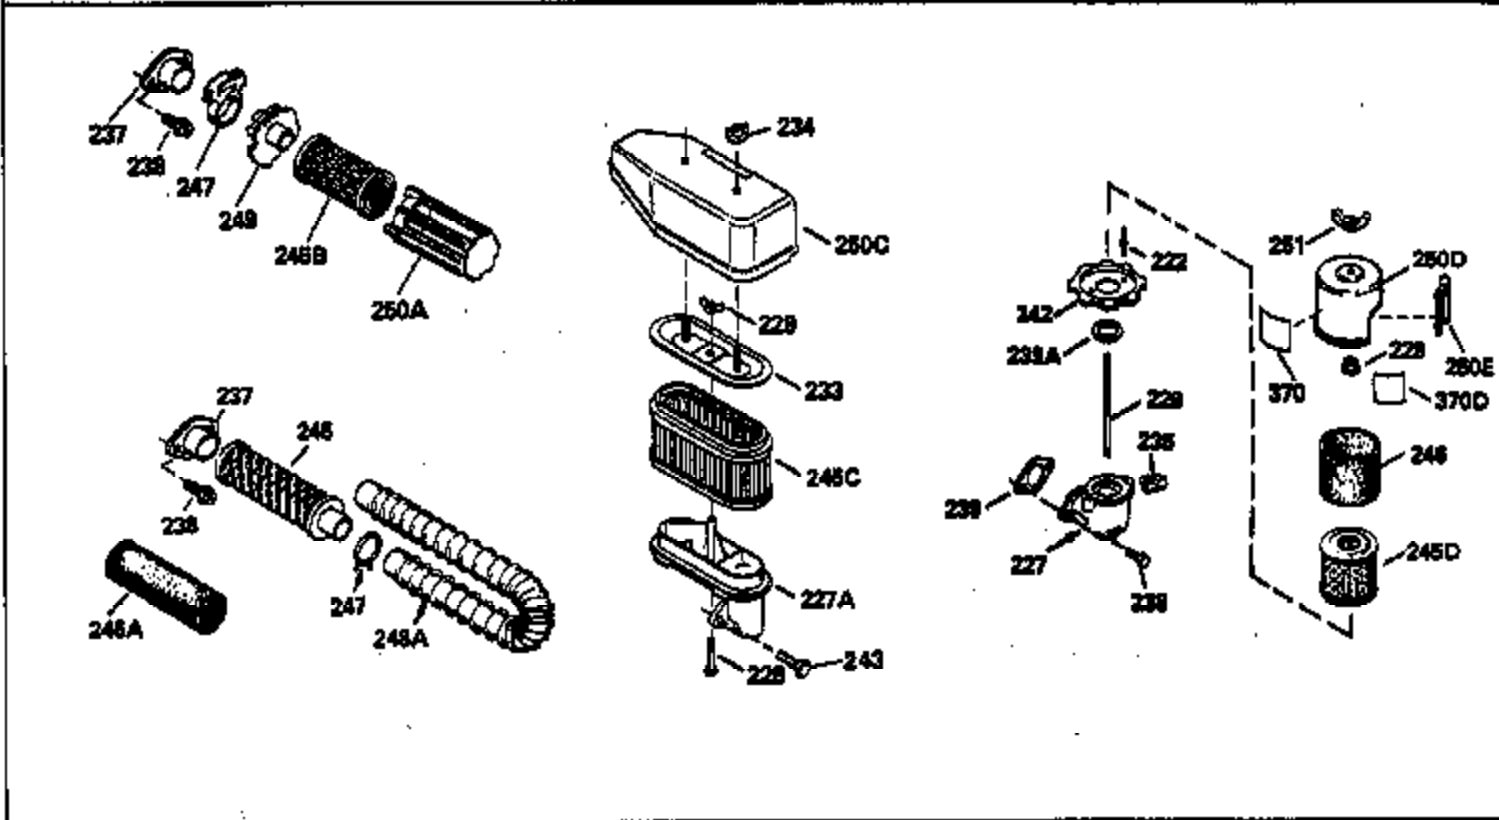

ILLUSTRATION SHOWS TYPICAL PARTS ONLY. ORDER BY PART NUMBER. PARTS NOT LISTED ARE SUPPLIED BY OEM.

Ref #	Part Number	Qty	Description
153	35623		Guide, Push rod
237	32971		Adapter, Air cleaner
238	650709		Screw, 10-32 x 7/16"
239	35815		* Gasket, Air cleaner
243	650899		Screw, 10-32 x 2-3/32"
245A	35500		Air Cleaner Filter
247	35505		Clamp, Air cleaner
275C	391027A		Muffler
287	650884		Screw, 8-32 x 1/2"
299	650900		Clip, "U" Type nut, 10-32
301A	35355		Cap, Fuel
327	35392		Plug, Starter
347	650898		Screw, 10-32 x 27/32"
357	34985		Retainer, Starter rope
370F	34387		Decal, Instruction (optional)
430	730574		Optional Screen Kit (Incl.370F,431,43 2,433)
431	35596		Debris Screen (Optional)
432	35597		Debris Screen Bracket (Optional)
433	650910		Screw, 8-32 x 1/4" (Optional)