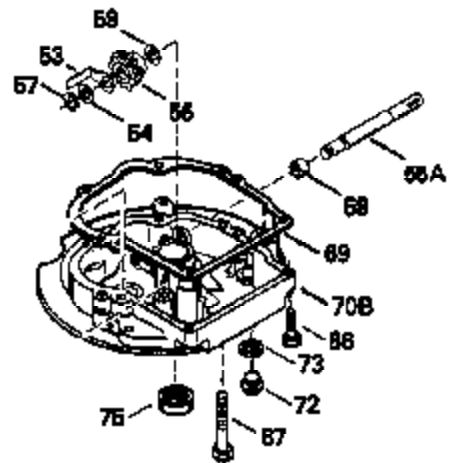

ILLUSTRATION SHOWS TYPICAL PARTS ONLY. ORDER BY PART NUMBER. PARTS NOT LISTED ARE SUPPLIED BY OEM.

Ref #	Part Number	Qty	Description
69	35261		* Gasket, Mounting flange
72	30572		Plug, Oil drain (Incl. 73)
73	28833		* Drain Plug Gasket (Do not use w/plastic plug)
75	27897		Seal, Oil
86	650488		Screw, 1/4-20 x 1-1/4"
103	650814		Screw, Torx T-15, 10-24 x 1"
153	35623		Guide, Push rod
264	650918		Screw, Torx T30, 1/4-20 x 1-7/32"
266	650917		Stud, Manifold
266A	29752		Nut & Lockwasher, 1/4-28
270	35720		Manifold Assy., Exhaust
275C	391027A		Muffler
277	650697A		Screw, 5/16-18 x 2-1/2"
314	650767		Screw, 8-36 x 5/8"
315	34990		Coil Assy., Alternator
322	35013		Connector, Body
325	29443		Clip, Fuel line
325A	35249		Clip, Wire
330	34978		Wire, Ground
330	34970		Wire, Ground
330	35020		Wire, Ground
361	650831		Screw, 1/4-20 x 15/32"
395	35709		Starter Motor (12 Volt) (Refer to Division 5, Section D, page 18 or Fiche 11, Grid G-11 for breakdown)