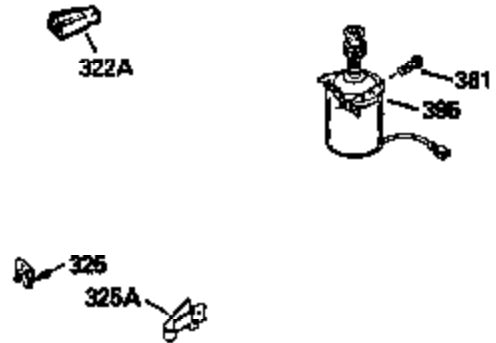

ILLUSTRATION SHOWS TYPICAL PARTS ONLY. ORDER BY PART NUMBER. PARTS NOT LISTED ARE SUPPLIED BY OEM.

Ref #	Part Number	Qty	Description
69	35261		* Gasket, Mounting flange
72	30572		Plug, Oil drain (Incl. 73)
73	28833		* Drain Plug Gasket (Do not use w/plastic plug)
75	27897		Seal, Oil
86	650488		Screw, 1/4-20 x 1-1/4"
103	650814		Screw, Torx T-15, 10-24 x 1"
153	35623		Guide, Push rod
264	650918		Screw, Torx T30, 1/4-20 x 1-7/32"
266	650917		Stud, Manifold
266A	29752		Nut & Lockwasher, 1/4-28
270	35720		Manifold Assy., Exhaust
275C	391027A		Muffler
277	650697A		Screw, 5/16-18 x 2-1/2"
314	650767		Screw, 8-36 x 5/8"
315	34990		Coil Assy., Alternator
322	35013		Connector, Body
325	29443		Clip, Fuel line
325A	35249		Clip, Wire
330	34978		Wire, Ground
330	34970		Wire, Ground
330	35020		Wire, Ground
361	650831		Screw, 1/4-20 x 15/32"
395	35709		Starter Motor (12 Volt) (Refer to Division 5, Section D, page 18 or Fiche 11, Grid G-11 for breakdown)