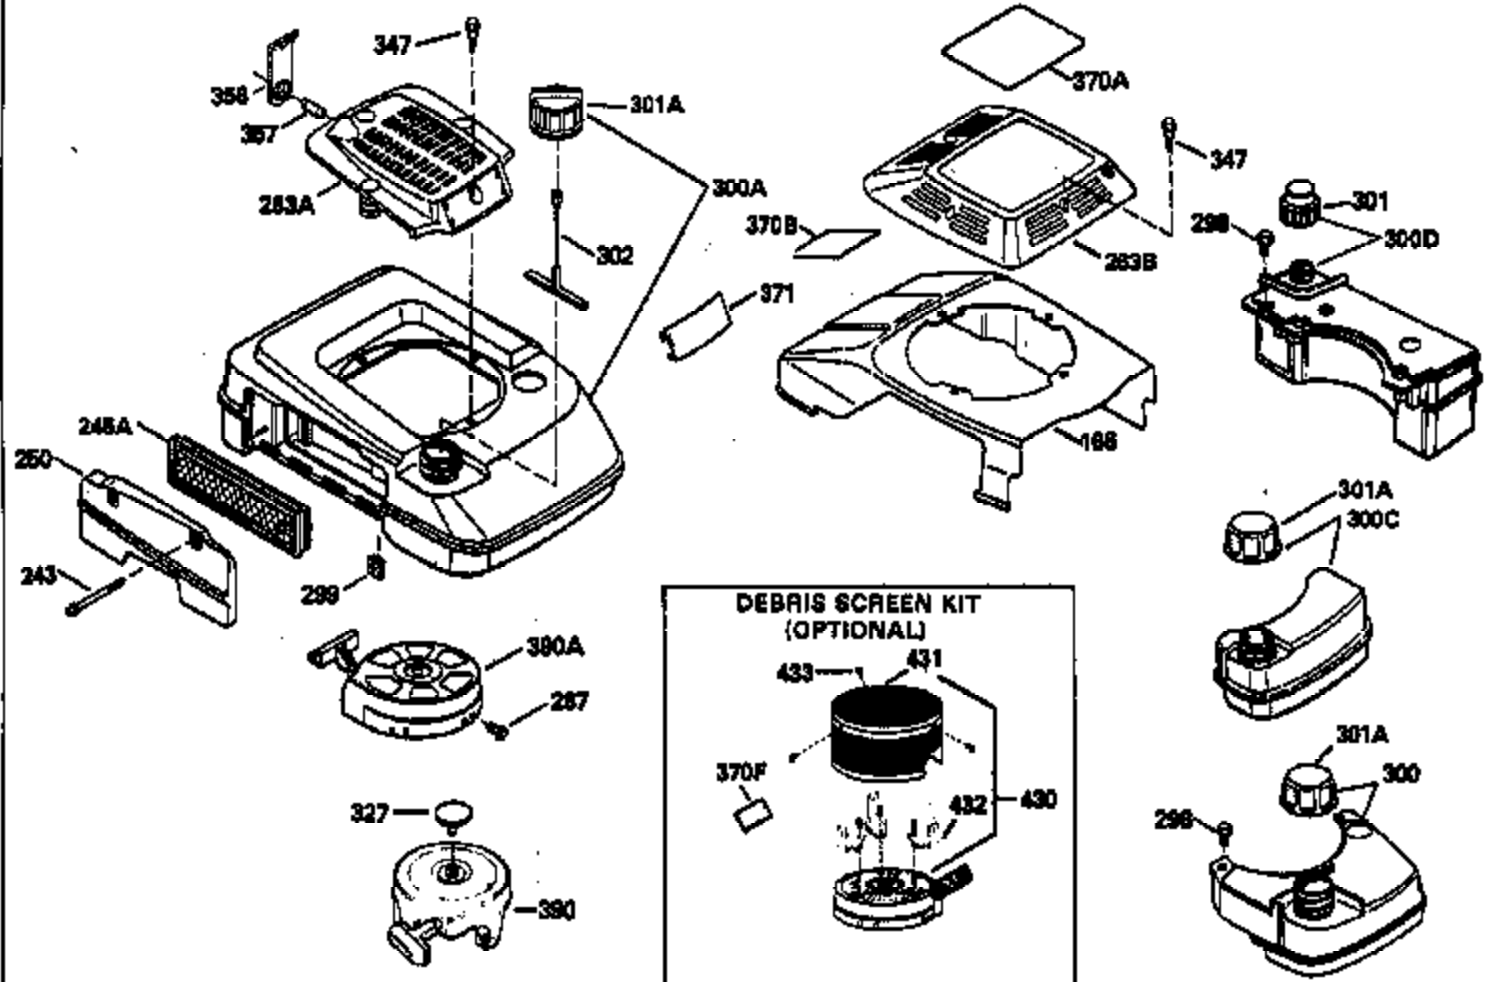

ILLUSTRATION SHOWS TYPICAL PARTS ONLY. ORDER BY PART NUMBER. PARTS NOT LISTED ARE SUPPLIED BY OEM.

Ref #	Part Number	Qty	Description
153	35623		Guide, Push rod
237	32971		Adapter, Air cleaner
238	650709		Screw, 10-32 x 7/16"
239	35815		* Gasket, Air cleaner
243	650899		Screw, 10-32 x 2-3/32"
245A	35500		Air Cleaner Filter
247	35505		Clamp, Air cleaner
275C	391027A		Muffler
287	650884		Screw, 8-32 x 1/2"
299	650900		Clip, "U" Type nut, 10-32
301A	35355		Cap, Fuel
327	35392		Plug, Starter
347	650898		Screw, 10-32 x 27/32"
357	34985		Retainer, Starter rope
370F	34387		Decal, Instruction (optional)
430	730574		Optional Screen Kit (Incl.370F,431,43 2,433)
431	35596		Debris Screen (Optional)
432	35597		Debris Screen Bracket (Optional)
433	650910		Screw, 8-32 x 1/4" (Optional)