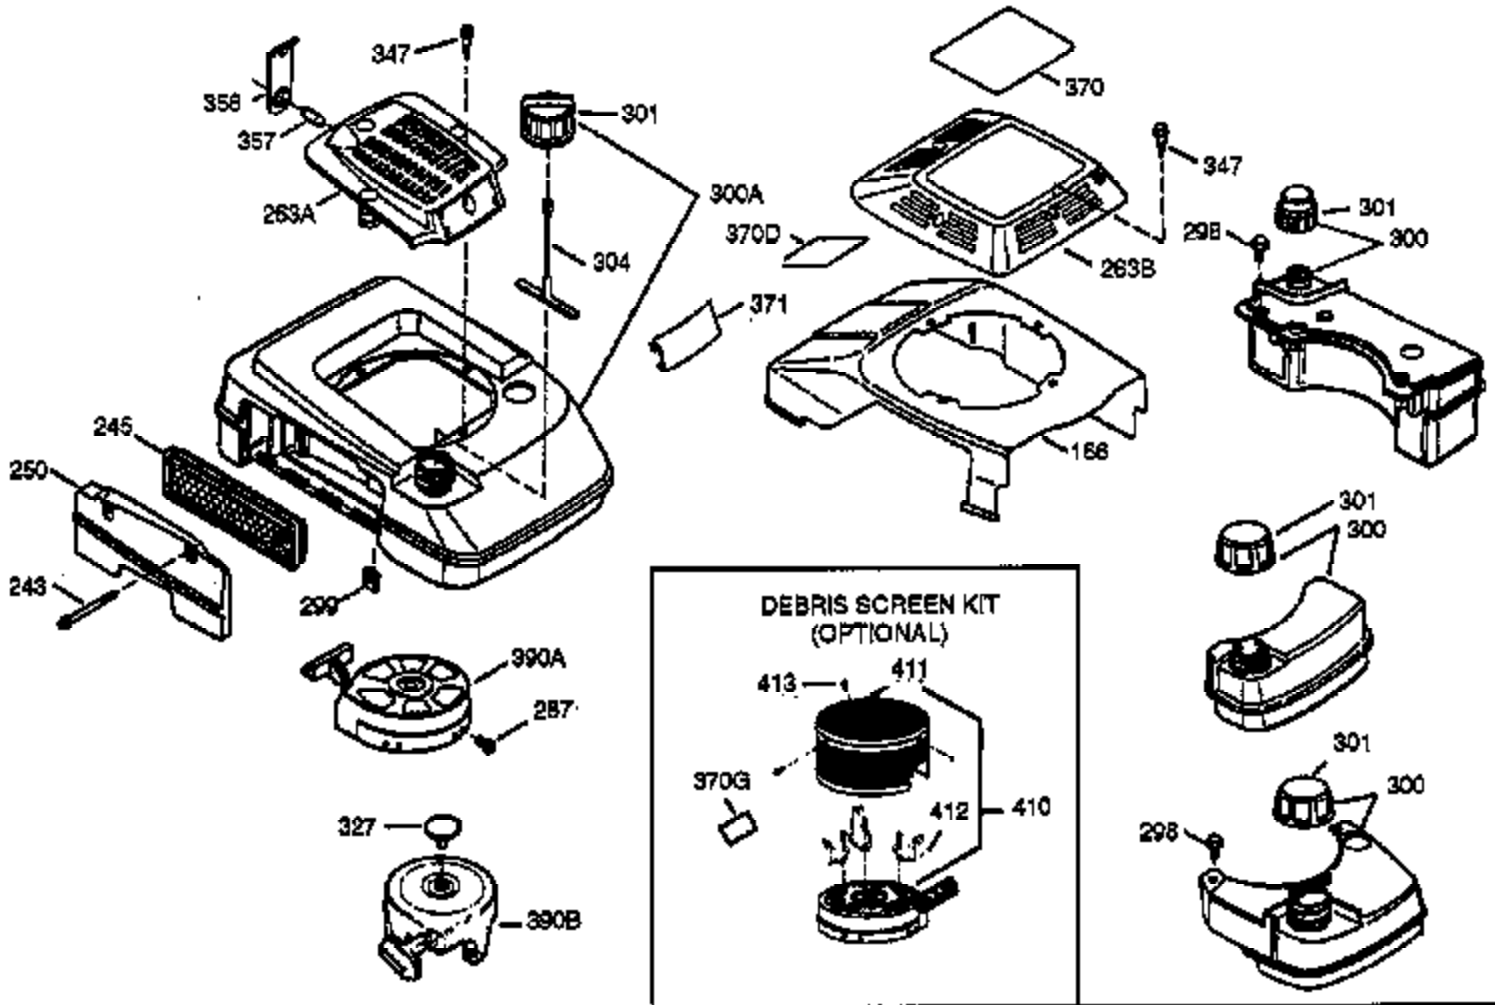

ILLUSTRATION SHOWS TYPICAL PARTS ONLY. ORDER BY PART NUMBER. PARTS NOT LISTED ARE SUPPLIED BY OEM.

VIEW 2 OF 3

Ref #	Part Number	Qty	Description
166	35820	1	Engine Shroud
227	35849	1	Air Cleaner Elbow
228	650934	1	Stud
229	650935	1	Nut
238	650937	2	Screw, 10-32 x 43/64"
239	35848	1	Air Cleaner Gasket
242	35818	1	Air Cleaner Bracket
245	35850	1	Air Cleaner Filter
245A	35937	1	Air Cleaner Filter
250	35823	1	Air Cleaner Cover
251	650933	2	Wing Nut, 1/4-20
263A	35821	1	Starter Grill
287	650926	2	Screw, 8-32 x 21/64"
300	35586	1	Fuel Tank (Incl. 292 & 301)
301	35355	1	Fuel Cap
347	650898	4	Screw, 10-32 x 27/32"
370	35841	1	Name Decal
370B	34686	1	Logo Decal