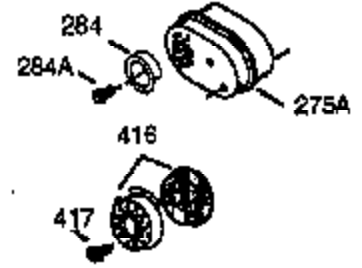

ILLUSTRATION SHOWS TYPICAL PARTS ONLY. ORDER BY PART NUMBER. PARTS NOT LISTED ARE SUPPLIED BY OEM.

VIEW 3 OF 3

Ref #	Part Number	Qty	Description
19	33578	1	Extension Spring
69	35261	1	* Mounting Flange Gasket
72	36083	1	Oil Drain Plug
75	27897	1	Oil Seal
86	650488	6	Screw, 1/4-20 x 1-1/4"
103	650814	2	Screw, Torx T-15, 10-24 x 1"
182	6201	2	Screw, 1/4-28 x 7/8"
185	35635	1	Intake Pipe (Incl. 224)
186	34337	1	Governor Link
223	650451	1	Screw, 1/4-20 x 1"
264	650918	2	Screw, Torx T-30, 1/4-20 x 1-7/32"
266	650917	1	Stud
266A	29752	1	Nut, 1/4-28
270	35720	1	Exhaust Manifold
275	35851	1	Muffler
277	650729	2	Screw, 5/16-18 x 3-3/16"
370B	34686	1	Logo Decal