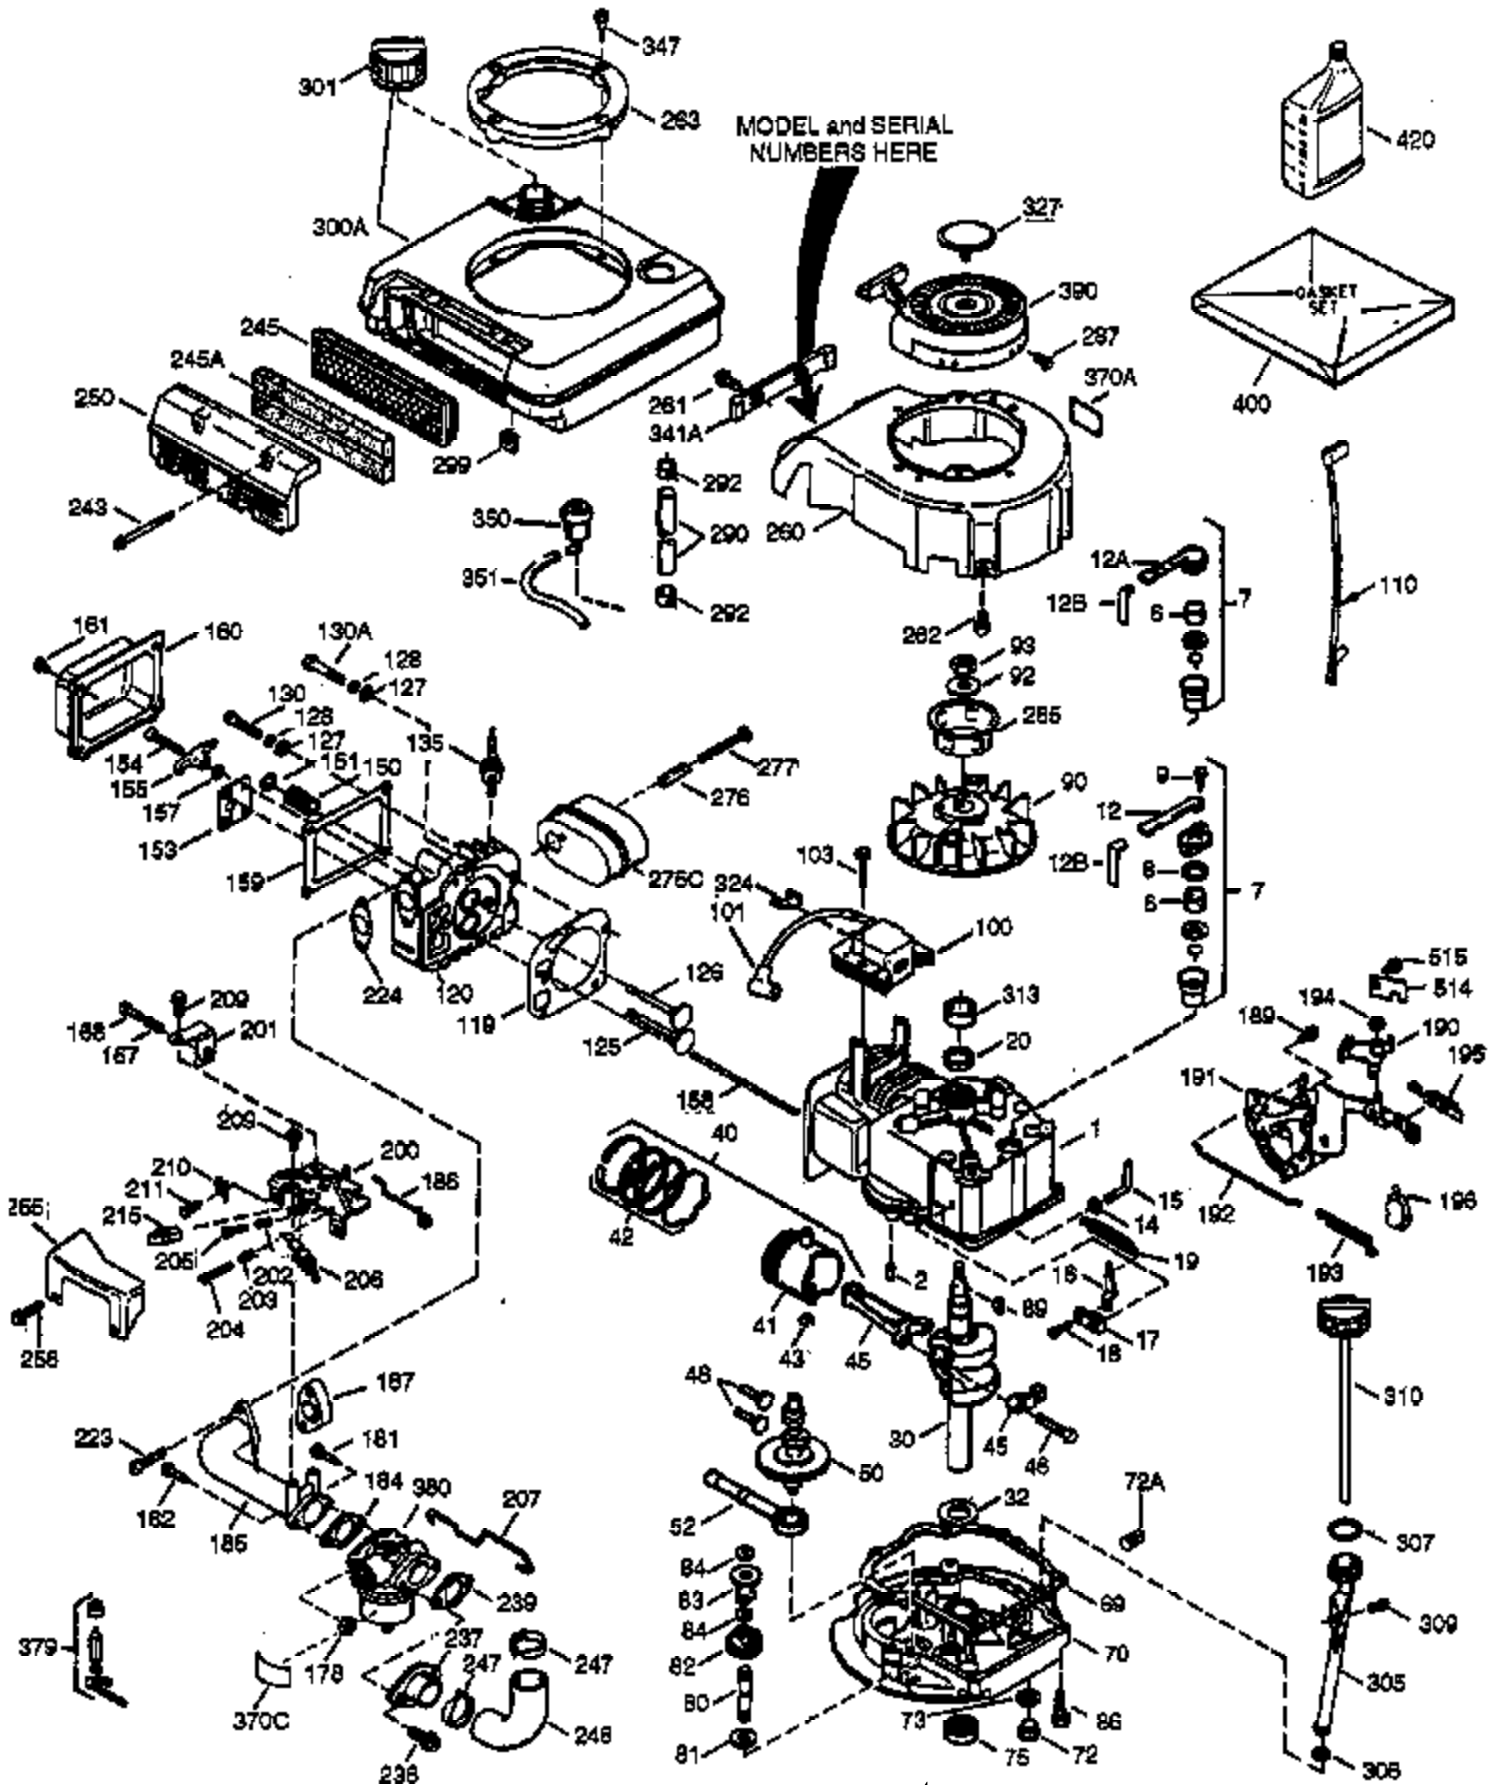

ILLUSTRATION SHOWS TYPICAL PARTS ONLY. ORDER BY PART NUMBER. PARTS NOT LISTED ARE SUPPLIED BY OEM.

VIEW 1 OF 3

MODEL and SERIAL NUMBERS HERE

Engine Parts List #1

Ref #	Part Number	Qty	Description
1	35613	1	Cylinder (Incl. 2 & 20)
2	26727	2	Dowel Pin
6	33734	1	Breather Element
7	34214A	1	Breather Ass'y. (Incl.6,8,9,12 & 12B)
8	33735	1	* Breather Gasket
9	30200	2	Screw, 10-24 x 9/16"
12	33886	1	Breather Tube
12B	34695	1	Breather Tube Elbow
14	28277	1	Washer
15	30589	1	Governor Rod (Incl. 14)
16	32651	1	Governor Lever
17	31335	1	Governor Lever Clamp
18	650548	1	Screw, 8-32 x 5/16"
19	33578	1	Extension Spring
20	32600	1	Oil Seal
30	35715	1	Crankshaft
40	34514	1	Piston, Pin & Ring Set (Std.)
40	34515	1	Piston, Pin & Ring Set (.010" OS)
40	34516	1	Piston, Pin & Ring Set (.020" OS)
41	32538B	1	Piston & Pin Ass'y. (Std.) (Incl. 43)
41	32548B	1	Piston & Pin Ass'y. (.010" OS) (Incl. 43)
41	32549B	1	Piston & Pin Ass'y. (.020" OS) (Incl. 43)
42	28986	1	Ring Set (Std.)
42	28987	1	Ring Set (.010" OS)
42	28988	1	Ring Set (.020" OS)
43	20381	2	Piston Pin Retaining Ring
45	30963B	1	Connecting Rod Ass'y. (Incl. 46)
46	32610A	2	Connecting Rod Bolt
48	35616	2	Valve Lifter
50	33553	1	Camshaft (MCR)
52	29914	1	Oil Pump Ass'y.
69	35261	1	* Mounting Flange Gasket
70	35717	1	Mounting Flange (Incl. 72, 75 & 80)
72	36083	1	Oil Drain Plug
75	27897	1	Oil Seal
80	30574	1	Governor Shaft
81	30590A	1	Washer
82	30591	1	Governor Gear Ass'y. (Incl. 81)
83	30588A	1	Governor Spool
84	29193	2	Retaining Ring
86	650488	6	Screw, 1/4-20 x 1-1/4"
89	611004	1	Flywheel Key
90	611112	1	Flywheel
92	650815	1	Belleville Washer
93	650816	1	Flywheel Nut
100	34443A	1	Solid State Ignition
101	610118	1	Spark Plug Cover
103	650814	2	Screw, Torx T-15, 10-24 x 1"
110	34231	1	Ground Wire
119	35617	1	* Cylinder Head Gasket
120	35630	1	Cylinder Head
125	35621	1	Exhaust Valve (Std.) (Incl. 151)
125	35622	1	Exhaust Valve (1/32" OS) (Incl. 151)
126	35619	1	Intake Valve (Std.) (Incl. 151)
126	35620	1	Intake Valve (1/32" OS) (Incl. 151)
127	650691	5	Washer
128	650690	5	Belleville Washer
130	650912	5	Screw, 5/16-18 x 1-1/2"