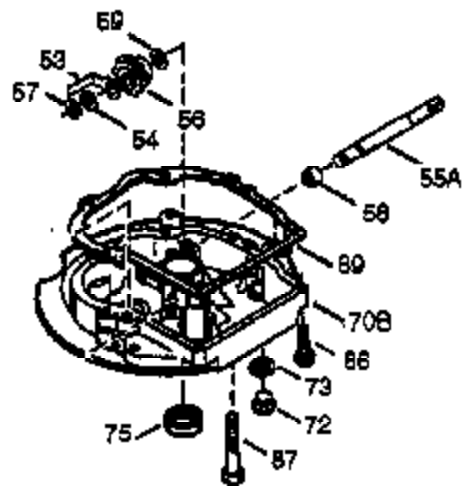

ILLUSTRATION SHOWS TYPICAL PARTS ONLY. ORDER BY PART NUMBER. PARTS NOT LISTED ARE SUPPLIED BY OEM.

VIEW 3 OF 3

Ref #	Part Number	Qty	Description
19	33578	1	Extension Spring
69	35261	1	* Mounting Flange Gasket
72	36083	1	Oil Drain Plug
75	27897	1	Oil Seal
86	650488	6	Screw, 1/4-20 x 1-1/4"
103	650814	2	Screw, Torx T-15, 10-24 x 1"
182	6201	2	Screw, 1/4-28 x 7/8"
185	35635	1	Intake Pipe (Incl. 224)
186	34337	1	Governor Link
223	650451	1	Screw, 1/4-20 x 1"
264	650918	2	Screw, Torx T-30, 1/4-20 x 1-7/32"
266	650917	1	Stud
266A	29752	1	Nut, 1/4-28
270	35720	1	Exhaust Manifold
275	35851	1	Muffler
277	650729	2	Screw, 5/16-18 x 3-3/16"
370B	34686	1	Logo Decal