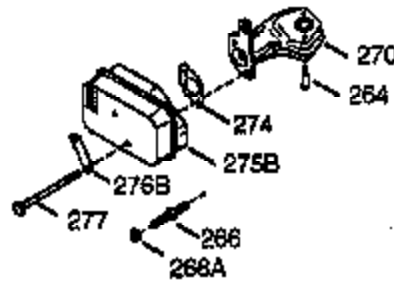

ILLUSTRATION SHOWS TYPICAL PARTS ONLY. ORDER BY PART NUMBER. PARTS NOT LISTED ARE SUPPLIED BY OEM.

VIEW 3 OF 3

Ref #	Part Number	Qty	Description
19	33578	1	Extension Spring
69	35261	1	* Mounting Flange Gasket
72	36083	1	Oil Drain Plug
75	27897	1	Oil Seal
86	650488	6	Screw, 1/4-20 x 1-1/4"
103	650814	2	Screw, Torx T-15, 10-24 x 1"
182	6201	2	Screw, 1/4-28 x 7/8"
185	35635	1	Intake Pipe (Incl. 224)
186	34337	1	Governor Link
223	650451	1	Screw, 1/4-20 x 1"
264	650918	2	Screw, Torx T-30, 1/4-20 x 1-7/32"
266	650917	1	Stud
266A	29752	1	Nut, 1/4-28
270	35720	1	Exhaust Manifold
275	35851	1	Muffler
277	650729	2	Screw, 5/16-18 x 3-3/16"
370B	34686	1	Logo Decal