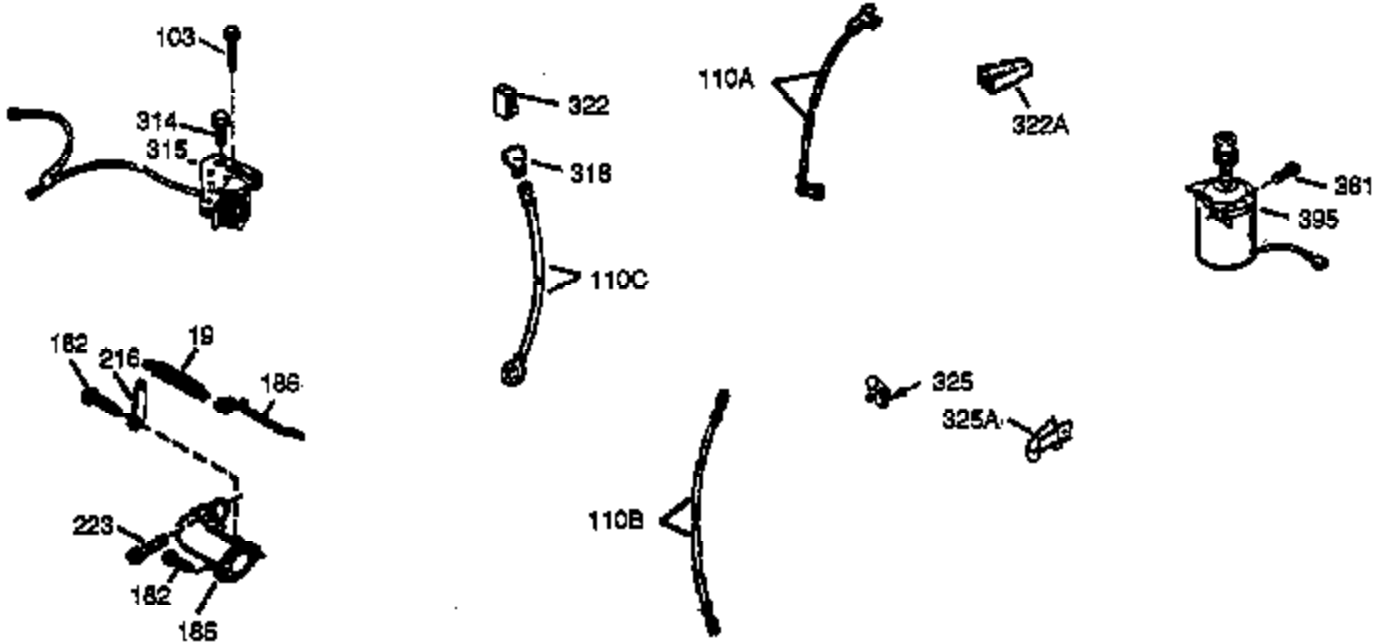

ILLUSTRATION SHOWS TYPICAL PARTS ONLY. ORDER BY PART NUMBER. PARTS NOT LISTED ARE SUPPLIED BY OEM.

VIEW 3 OF 3

Ref #	Part Number	Qty	Description
19	33578	1	Extension Spring
69	35261	1	* Mounting Flange Gasket
72	36083	1	Oil Drain Plug
75	27897	1	Oil Seal
86	650488	6	Screw, 1/4-20 x 1-1/4"
103	650814	2	Screw, Torx T-15, 10-24 x 1"
182	6201	2	Screw, 1/4-28 x 7/8"
185	35635	1	Intake Pipe (Incl. 224)
186	34337	1	Governor Link
223	650451	1	Screw, 1/4-20 x 1"
264	650918	2	Screw, Torx T-30, 1/4-20 x 1-7/32"
266	650917	1	Stud
266A	29752	1	Nut, 1/4-28
270	35720	1	Exhaust Manifold
275	35851	1	Muffler
277	650729	2	Screw, 5/16-18 x 3-3/16"
370B	34686	1	Logo Decal