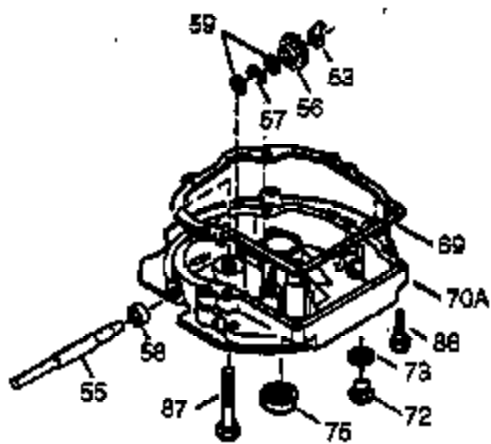

ILLUSTRATION SHOWS TYPICAL PARTS ONLY. ORDER BY PART NUMBER. PARTS NOT LISTED ARE SUPPLIED BY OEM.

VIEW 3 OF 3

Ref #	Part Number	Qty	Description
19	33578	1	Extension Spring
69	35261	1	* Mounting Flange Gasket
72	36083	1	Oil Drain Plug
75	27897	1	Oil Seal
86	650488	6	Screw, 1/4-20 x 1-1/4"
103	650814	2	Screw, Torx T-15, 10-24 x 1"
182	6201	2	Screw, 1/4-28 x 7/8"
185	35635	1	Intake Pipe (Incl. 224)
186	34337	1	Governor Link
223	650451	1	Screw, 1/4-20 x 1"
264	650918	2	Screw, Torx T-30, 1/4-20 x 1-7/32"
266	650917	1	Stud
266A	29752	1	Nut, 1/4-28
270	35720	1	Exhaust Manifold
275	35851	1	Muffler
277	650729	2	Screw, 5/16-18 x 3-3/16"
370B	34686	1	Logo Decal