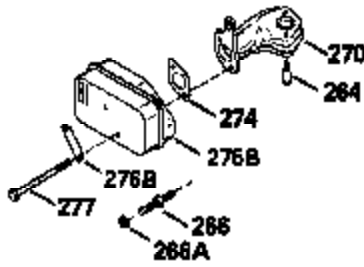

ILLUSTRATION SHOWS TYPICAL PARTS ONLY. ORDER BY PART NUMBER. PARTS NOT LISTED ARE SUPPLIED BY OEM.

Ref #	Part Number	Qty	Description
69	35261		* Gasket, Mounting flange
72	30572		Plug, Oil drain (Incl. 73)
73	28833		* Drain Plug Gasket (Do not use w/plastic plug)
75	27897		Seal, Oil
86	650488		Screw, 1/4-20 x 1-1/4"
103	650814		Screw, Torx T-15, 10-24 x 1"
153	35623		Guide, Push rod
215	32410		Knob, Speed control
264	650918		Screw, Torx T30, 1/4-20 x 1-7/32"
266A	29752		Nut & Lockwasher, 1/4-28
266	650917		Stud, Manifold
270	35720		Manifold Assy., Exhaust
275A	391028		Muffler
277	650697A		Screw, 5/16-18 x 2-1/2"
325	29443		Clip, Fuel line