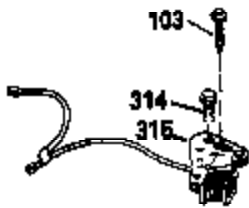

ILLUSTRATION SHOWS TYPICAL PARTS ONLY. ORDER BY PART NUMBER. PARTS NOT LISTED ARE SUPPLIED BY OEM.

Ref #	Part Number	Qty	Description
69	35261		* Gasket, Mounting flange
72	30572		Plug, Oil drain (Incl. 73)
73	28833		* Drain Plug Gasket (Do not use w/plastic plug)
75	27897		Seal, Oil
86	650488		Screw, 1/4-20 x 1-1/4"
103	650814		Screw, Torx T-15, 10-24 x 1"
153	35623		Guide, Push rod
215	32410		Knob, Speed control
264	650918		Screw, Torx T30, 1/4-20 x 1-7/32"
266A	29752		Nut & Lockwasher, 1/4-28
266	650917		Stud, Manifold
270	35720		Manifold Assy., Exhaust
275A	391028		Muffler
277	650697A		Screw, 5/16-18 x 2-1/2"
325	29443		Clip, Fuel line