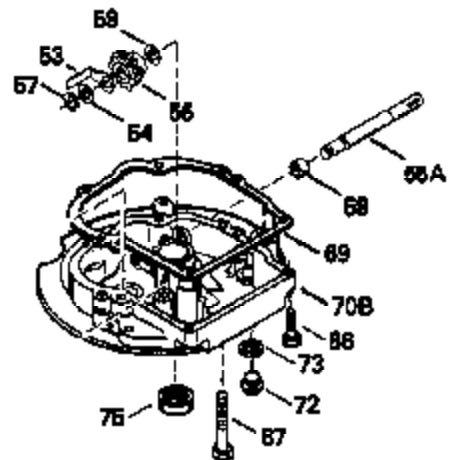

ILLUSTRATION SHOWS TYPICAL PARTS ONLY. ORDER BY PART NUMBER. PARTS NOT LISTED ARE SUPPLIED BY OEM.

Ref #	Part Number	Qty	Description
69	35261		* Gasket, Mounting flange
72	30572		Plug, Oil drain (Incl. 73)
73	28833		* Drain Plug Gasket (Do not use w/plastic plug)
75	27897		Seal, Oil
86	650488		Screw, 1/4-20 x 1-1/4"
103	650814		Screw, Torx T-15, 10-24 x 1"
153	35623		Guide, Push rod
215	32410		Knob, Speed control
264	650918		Screw, Torx T30, 1/4-20 x 1-7/32"
266A	29752		Nut & Lockwasher, 1/4-28
266	650917		Stud, Manifold
270	35720		Manifold Assy., Exhaust
275A	391028		Muffler
277	650697A		Screw, 5/16-18 x 2-1/2"
325	29443		Clip, Fuel line