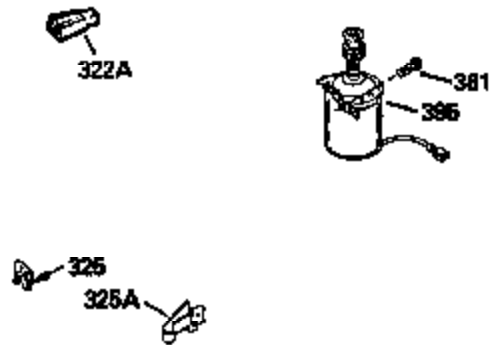

ILLUSTRATION SHOWS TYPICAL PARTS ONLY. ORDER BY PART NUMBER. PARTS NOT LISTED ARE SUPPLIED BY OEM.

Ref #	Part Number	Qty	Description
69	35261		* Gasket, Mounting flange
72	30572		Plug, Oil drain (Incl. 73)
73	28833		* Drain Plug Gasket (Do not use w/plastic plug)
75	27897		Seal, Oil
86	650488		Screw, 1/4-20 x 1-1/4"
103	650814		Screw, Torx T-15, 10-24 x 1"
153	35623		Guide, Push rod
215	32410		Knob, Speed control
264	650918		Screw, Torx T30, 1/4-20 x 1-7/32"
266A	29752		Nut & Lockwasher, 1/4-28
266	650917		Stud, Manifold
270	35720		Manifold Assy., Exhaust
275A	391028		Muffler
277	650697A		Screw, 5/16-18 x 2-1/2"
325	29443		Clip, Fuel line