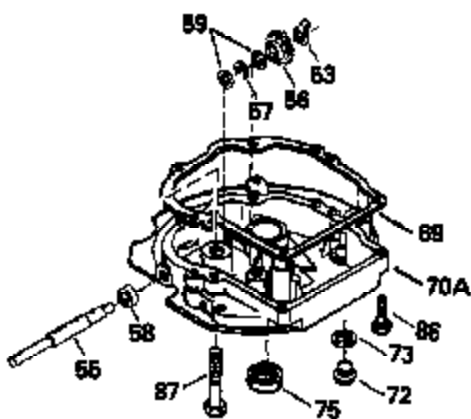

ILLUSTRATION SHOWS TYPICAL PARTS ONLY. ORDER BY PART NUMBER. PARTS NOT LISTED ARE SUPPLIED BY OEM.

Ref #	Part Number	Qty	Description
69	35261		* Gasket, Mounting flange
72	30572		Plug, Oil drain (Incl. 73)
73	28833		* Drain Plug Gasket (Do not use w/plastic plug)
75	27897		Seal, Oil
86	650488		Screw, 1/4-20 x 1-1/4"
103	650814		Screw, Torx T-15, 10-24 x 1"
153	35623		Guide, Push rod
215	32410		Knob, Speed control
264	650918		Screw, Torx T30, 1/4-20 x 1-7/32"
266A	29752		Nut & Lockwasher, 1/4-28
266	650917		Stud, Manifold
270	35720		Manifold Assy., Exhaust
275A	391028		Muffler
277	650697A		Screw, 5/16-18 x 2-1/2"
325	29443		Clip, Fuel line