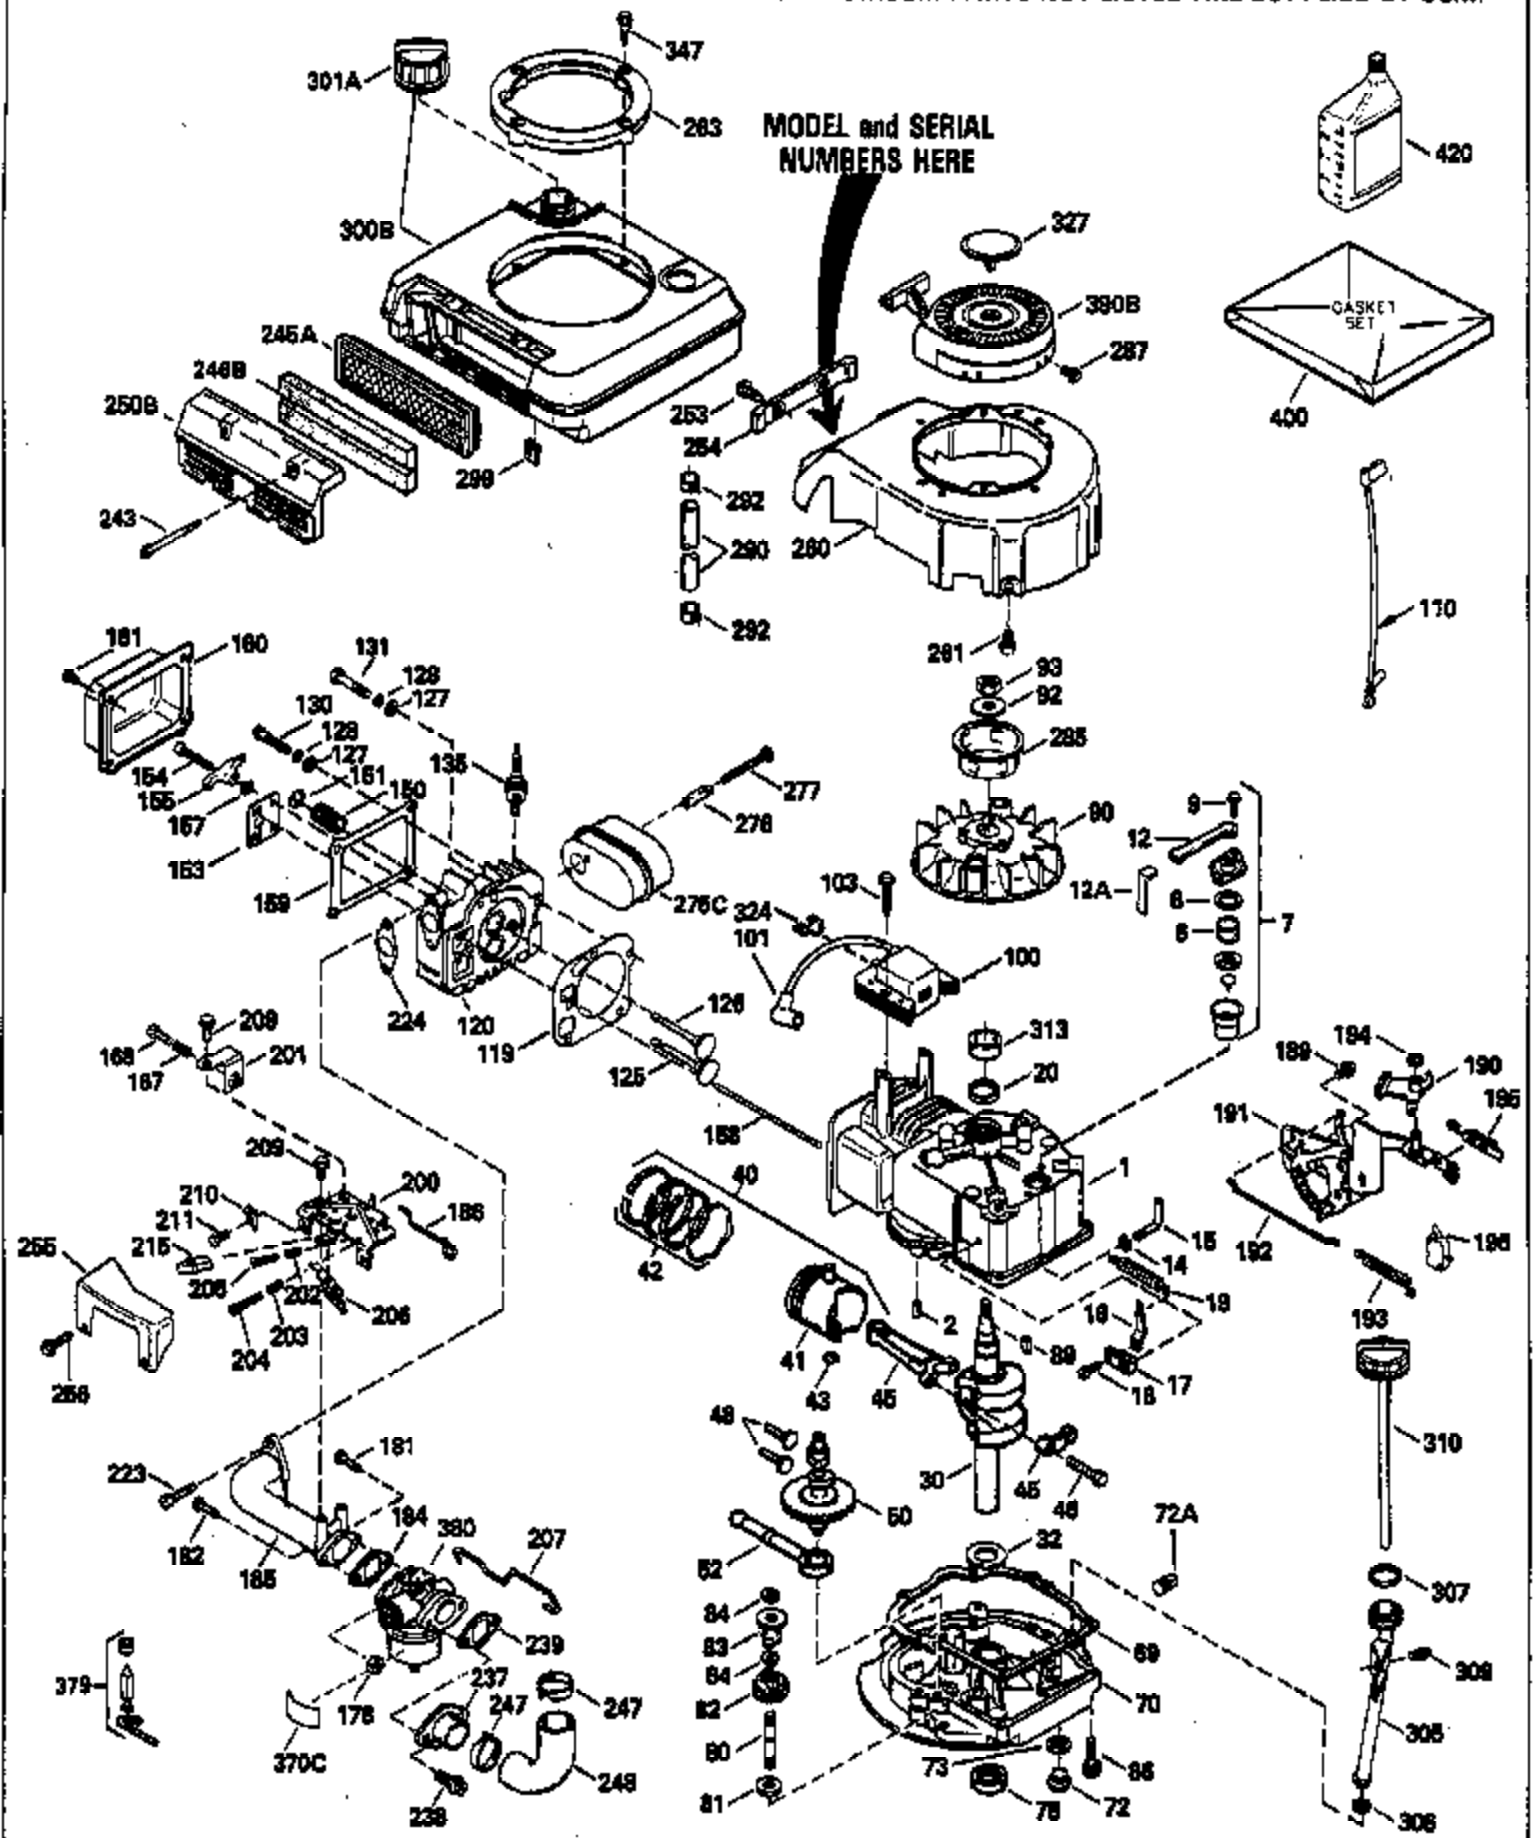

## Engine Parts List #1

Ref #	Part Number	Qty	Description
1	35613		Cylinder (Incl. 2 & 20) (2-1/2" Bore)
2	26727		Pin, Dowel
6	33734		Element, Breather
7	34214A		Breather Assy. (Incl. 6, 8, 9, 12 & 12 A)
8	33735		* Gasket, Breather
9	30200		Screw, 10-24 x 9/16"
12	35496		Tube, Breather
14	28277		Washer, Flat
15	30589		Rod, Governor (Incl. 14)
16	31383A		Lever, Governor
17	31335		Clamp, Governor lever
18	650548		Screw, 8-32 x 5/16"
19	33578		Spring, Governor
20	32600		Seal, Oil
30	35715		Crankshaft
40	34514		Piston, Pin & Ring Set (Std.) (2-1/2" Bore)
40	34515		Piston, Pin & Ring Set (.010" OS)
40	34516		Piston, Pin & Ring Set (.020" OS)
41	32538B		Piston & Pin Ass'y. (Std.) (Incl. 43) (2-1/2")
41	32548B		Piston & Pin Ass'y. (.010" OS) (Incl. 43)
41	32549B		Piston & Pin Ass'y. (.020" OS) (Incl. 43)
42	28986		Ring Set, Piston (Std.)
42	28987		Ring Set, Piston (.010" OS)
42	28988		Ring Set, Piston (.020" OS)
43	20381		Ring, Piston pin retaining
45	30963B		Rod Assy., Connecting (Incl. 46)
46	32610A		Bolt, Connecting rod
48	35616		Valve, Lifter
50	33553		Camshaft (MCR)
52	29914		Pump Assy., Oil
69	35261		* Gasket, Mounting flange
70	35717		Mounting Flange (Incl. 72, 75 & 80)
72	30572		Plug, Oil drain (Incl. 73)
73	28833		* Drain Plug Gasket (Do not use w/plastic plug)
75	27897		Seal, Oil
80	30574		Shaft, Governor
81	30590A		Washer, Flat
82	30591		Gear Assy., Governor (Incl. 81)
83	30588A		Spool, Governor
84	29193		Ring, Retaining
86	650488		Screw, 1/4-20 x 1-1/4"
89	611004		Key, Flywheel
90	611112		Flywheel
92	650815		Washer, Belleville
93	650816		Nut, Flywheel
100	34443A		Solid State Assy.
101	610118		Cover, Spark Plug
103	650814		Screw, Torx T-15, 10-24 x 1"
110	34231		Ground Wire
119	35617		* Gasket, Cylinder head
120	35630		Head Cylinder
125	35621		Exhaust Valve (Std.) (Incl. 151)
125	35622		Exhaust Valve (1/32" OS) (Incl. 151)
126	35619		Intake Valve (Std.) (Incl. 151)
126	35620		Intake Valve (1/32" OS) (Incl. 151)
127	650691		Washer, Flat
128	650690		Washer, Belleville
130	650912		Screw, 5/16-18 x 1-1/2"