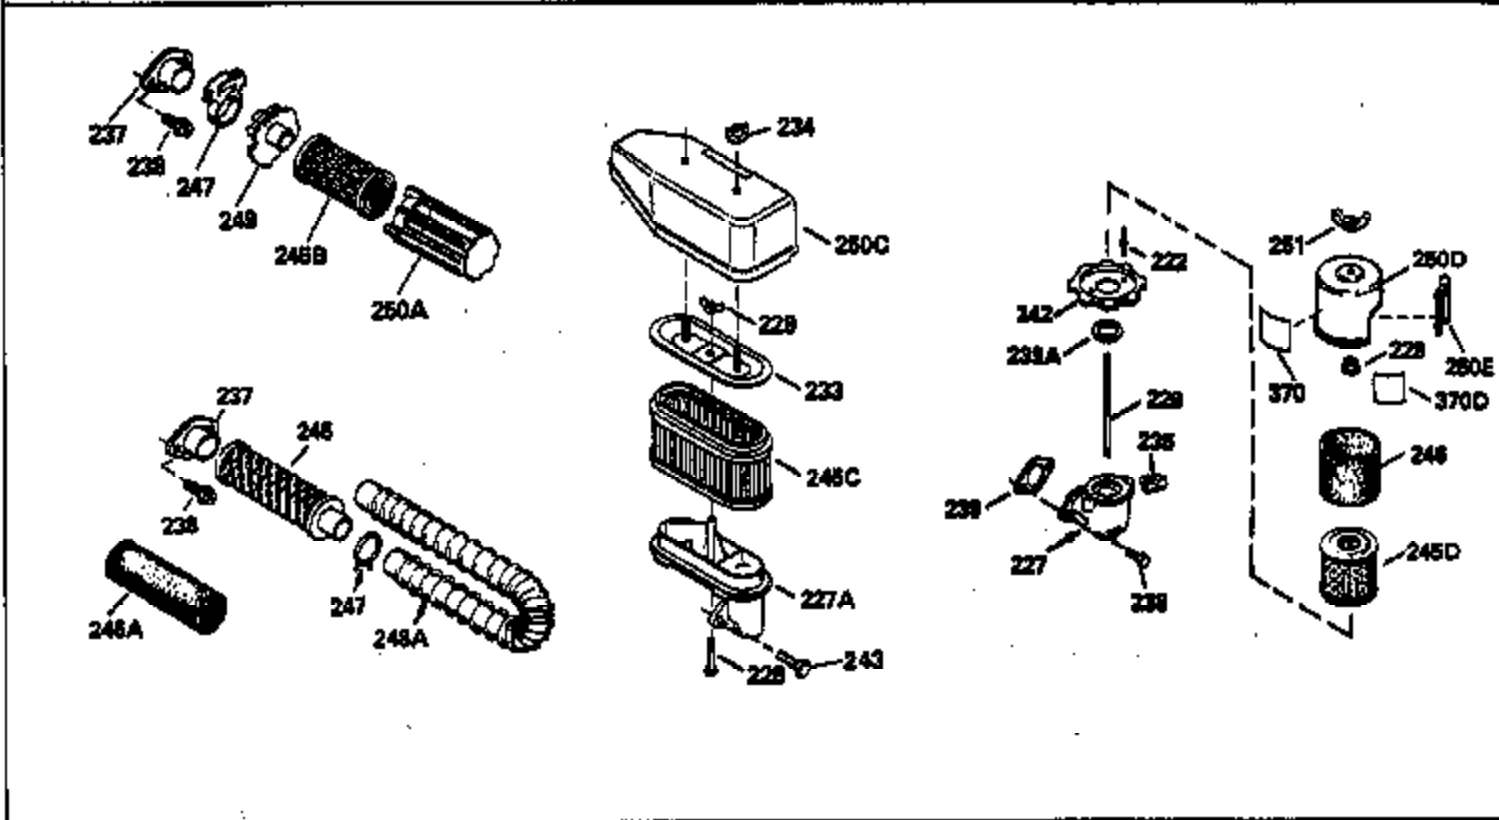

ILLUSTRATION SHOWS TYPICAL PARTS ONLY. ORDER BY PART NUMBER. PARTS NOT LISTED ARE SUPPLIED BY OEM.

Engine Parts List #2

Ref #	Part Number	Qty	Description
153	35623		Guide, Push rod
237	32971		Adapter, Air cleaner
238	650709		Screw, 10-32 x 7/16"
239	35815		* Gasket, Air cleaner
243	650899		Screw, 10-32 x 2-3/32"
245A	35500		Air Cleaner Filter
247	35505		Clamp, Air cleaner
287	650884		Screw, 8-32 x 1/2"
299	650900		Clip, "U" Type nut, 10-32
301A	35355		Cap, Fuel
327	35392		Plug, Starter
347	650898		Screw, 10-32 x 27/32"
370F	34387		Decal, Instruction (optional)
430	730574		Optional Screen Kit (Incl.370F,431,43 2,433)
431	35596		Debris Screen (Optional)
432	35597		Debris Screen Bracket (Optional)
433	650910		Screw, 8-32 x 1/4" (Optional)