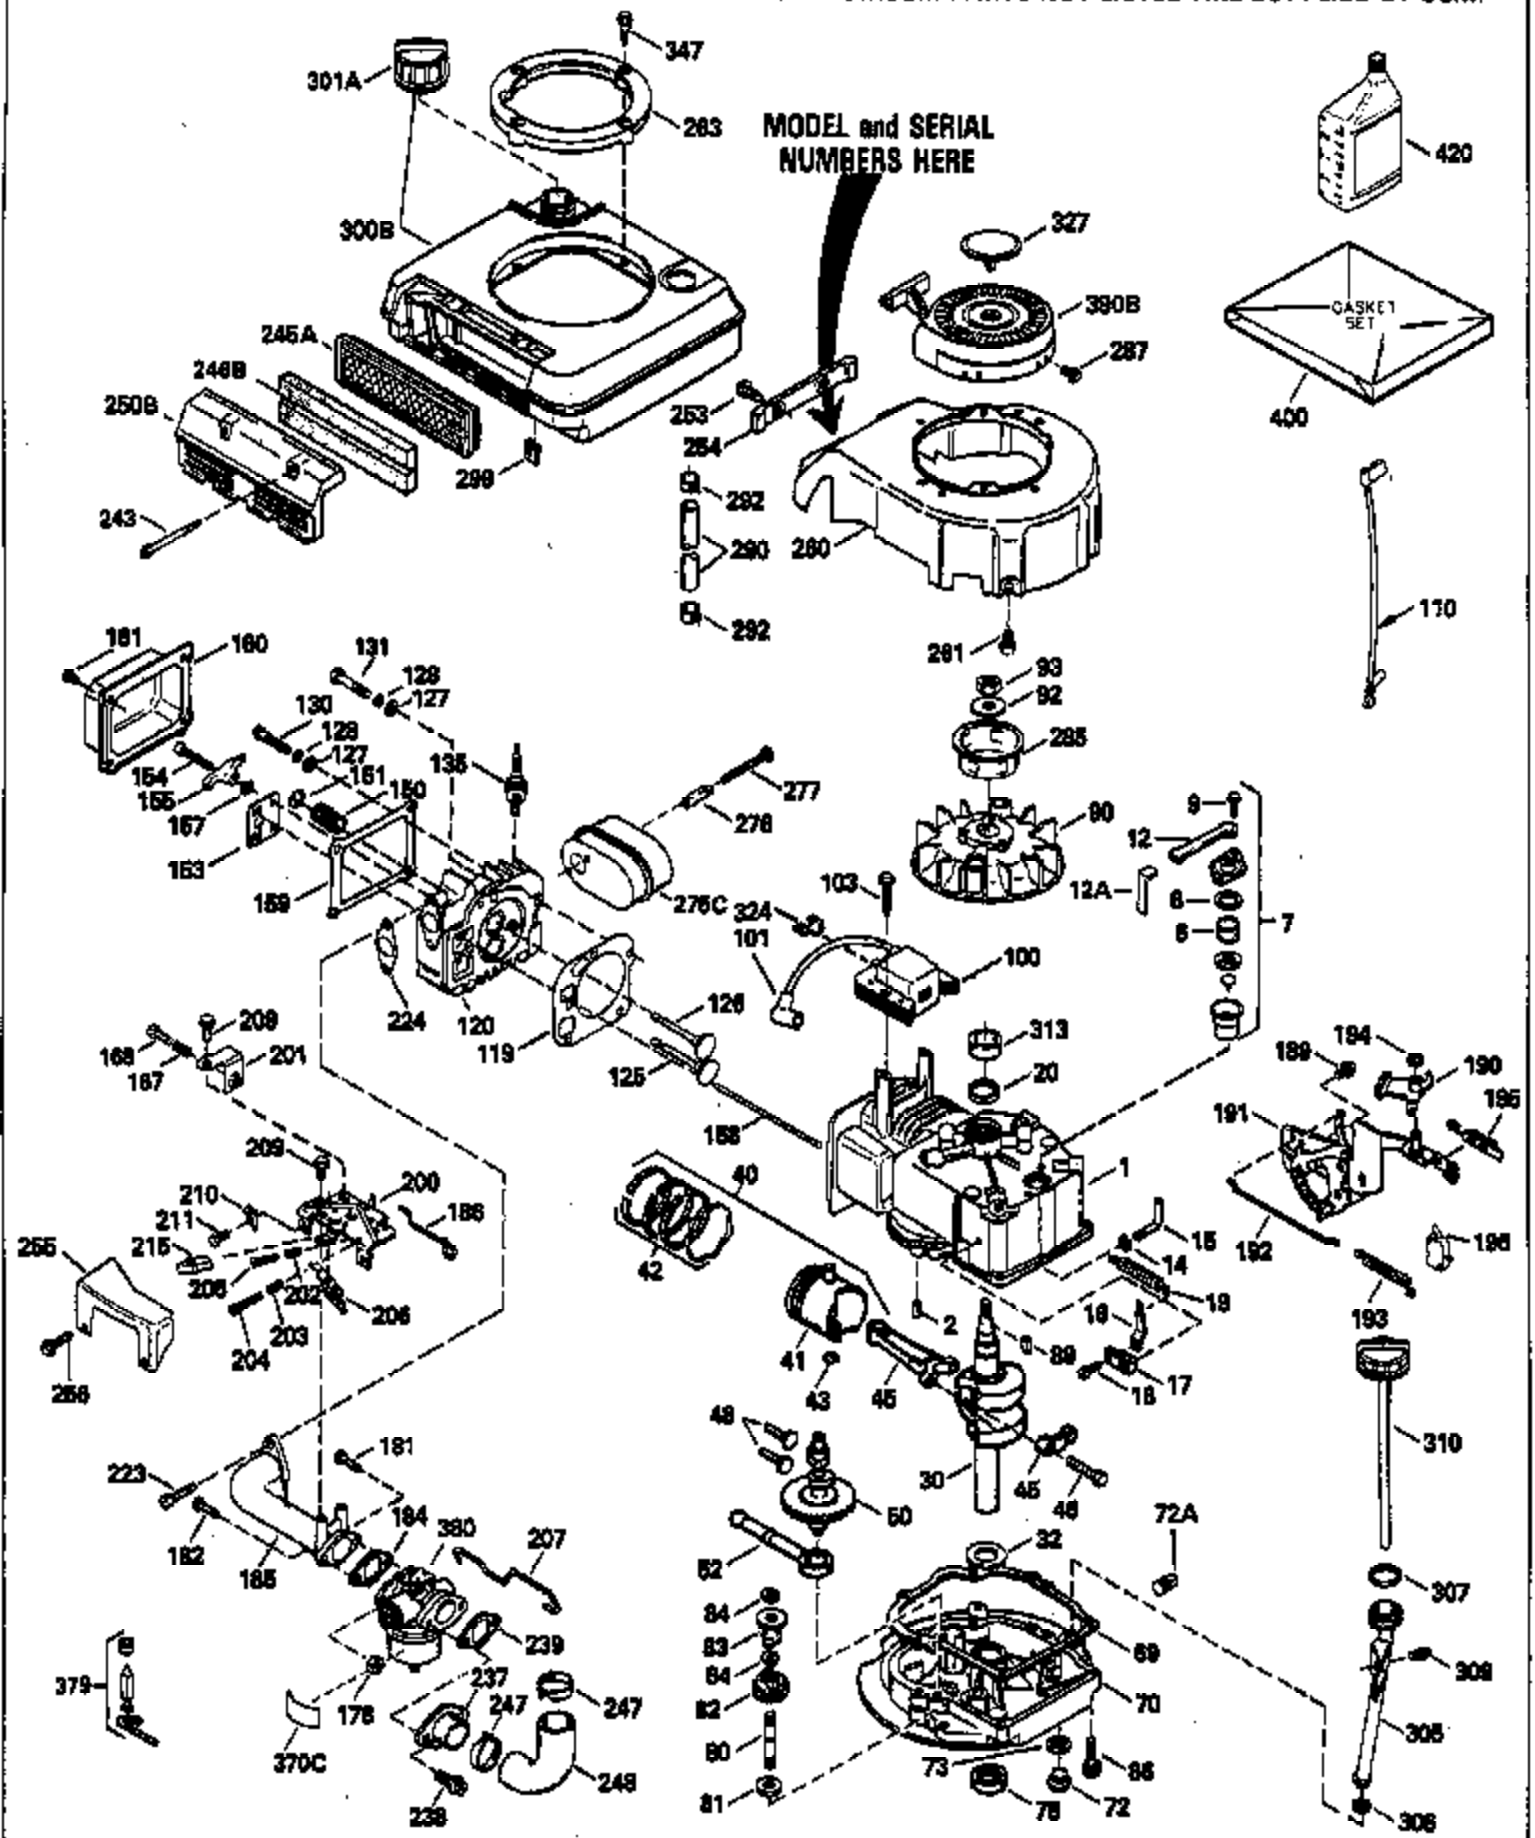

ILLUSTRATION SHOWS TYPICAL PARTS ONLY. ORDER BY PART NUMBER. PARTS NOT LISTED ARE SUPPLIED BY OEM.

Engine Parts List #1

Ref #	Part Number	Qty	Description
1	35613		Cylinder (Incl. 2 & 20) (2-1/2" Bore)
2	26727		Pin, Dowel
6	33734		Element, Breather
7	34214A		Breather Assy. (Incl. 6, 8, 9, 12 & 12 A)
8	33735		* Gasket, Breather
9	30200		Screw, 10-24 x 9/16"
12	35496		Tube, Breather
14	28277		Washer, Flat
15	30589		Rod, Governor (Incl. 14)
16	31383A		Lever, Governor
17	31335		Clamp, Governor lever
18	650548		Screw, 8-32 x 5/16"
19	33578		Spring, Governor
20	32600		Seal, Oil
30	35715		Crankshaft
40	34514		Piston, Pin & Ring Set (Std.) (2-1/2" Bore)
40	34515		Piston, Pin & Ring Set (.010" OS)
40	34516		Piston, Pin & Ring Set (.020" OS)
41	32538B		Piston & Pin Ass'y. (Std.) (Incl. 43) (2-1/2")
41	32548B		Piston & Pin Ass'y. (.010" OS) (Incl. 43)
41	32549B		Piston & Pin Ass'y. (.020" OS) (Incl. 43)
42	28986		Ring Set, Piston (Std.)
42	28987		Ring Set, Piston (.010" OS)
42	28988		Ring Set, Piston (.020" OS)
43	20381		Ring, Piston pin retaining
45	30963B		Rod Assy., Connecting (Incl. 46)
46	32610A		Bolt, Connecting rod
48	35616		Valve, Lifter
50	33553		Camshaft (MCR)
52	29914		Pump Assy., Oil
69	35261		* Gasket, Mounting flange
70	35717		Mounting Flange (Incl. 72, 75 & 80)
72	30572		Plug, Oil drain (Incl. 73)
73	28833		* Drain Plug Gasket (Do not use w/plastic plug)
75	27897		Seal, Oil
80	30574		Shaft, Governor
81	30590A		Washer, Flat
82	30591		Gear Assy., Governor (Incl. 81)
83	30588A		Spool, Governor
84	29193		Ring, Retaining
86	650488		Screw, 1/4-20 x 1-1/4"
89	611004		Key, Flywheel
90	611112		Flywheel
92	650815		Washer, Belleville
93	650816		Nut, Flywheel
100	34443A		Solid State Assy.
101	610118		Cover, Spark Plug
103	650814		Screw, Torx T-15, 10-24 x 1"
110	34231		Ground Wire
119	35617		* Gasket, Cylinder head
120	35630		Head Cylinder
125	35621		Exhaust Valve (Std.) (Incl. 151)
125	35622		Exhaust Valve (1/32" OS) (Incl. 151)
126	35619		Intake Valve (Std.) (Incl. 151)
126	35620		Intake Valve (1/32" OS) (Incl. 151)
127	650691		Washer, Flat
128	650690		Washer, Belleville
130	650912		Screw, 5/16-18 x 1-1/2"