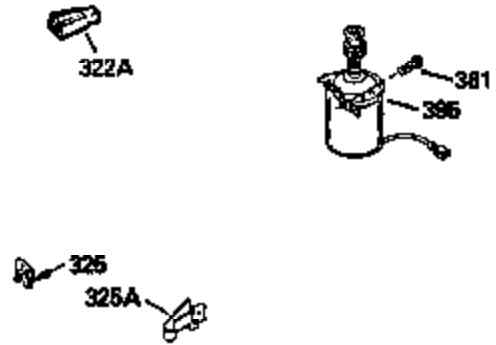

ILLUSTRATION SHOWS TYPICAL PARTS ONLY. ORDER BY PART NUMBER. PARTS NOT LISTED ARE SUPPLIED BY OEM.

Ref #	Part Number	Qty	Description
69	35261		* Gasket, Mounting flange
72	30572		Plug, Oil drain (Incl. 73)
73	28833		* Drain Plug Gasket (Do not use w/plastic plug)
75	27897		Seal, Oil
86	650488		Screw, 1/4-20 x 1-1/4"
103	650814		Screw, Torx T-15, 10-24 x 1"
153	35623		Guide, Push rod
264	650918		Screw, Torx T30, 1/4-20 x 1-7/32"
266	650917		Stud, Manifold
266A	29752		Nut & Lockwasher, 1/4-28
270	35720		Manifold Assy., Exhaust
275A	391028		Muffler
277	650697A		Screw, 5/16-18 x 2-1/2"
325	29443		Clip, Fuel line