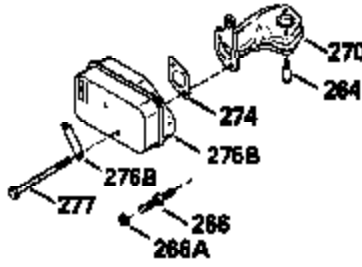

ILLUSTRATION SHOWS TYPICAL PARTS ONLY. ORDER BY PART NUMBER. PARTS NOT LISTED ARE SUPPLIED BY OEM.

Ref #	Part Number	Qty	Description
69	35261		* Gasket, Mounting flange
72	30572		Plug, Oil drain (Incl. 73)
73	28833		* Drain Plug Gasket (Do not use w/plastic plug)
75	27897		Seal, Oil
86	650488		Screw, 1/4-20 x 1-1/4"
103	650814		Screw, Torx T-15, 10-24 x 1"
153	35623		Guide, Push rod
264	650918		Screw, Torx T30, 1/4-20 x 1-7/32"
266	650917		Stud, Manifold
266A	29752		Nut & Lockwasher, 1/4-28
270	35720		Manifold Assy., Exhaust
275A	391028		Muffler
277	650697A		Screw, 5/16-18 x 2-1/2"
325	29443		Clip, Fuel line