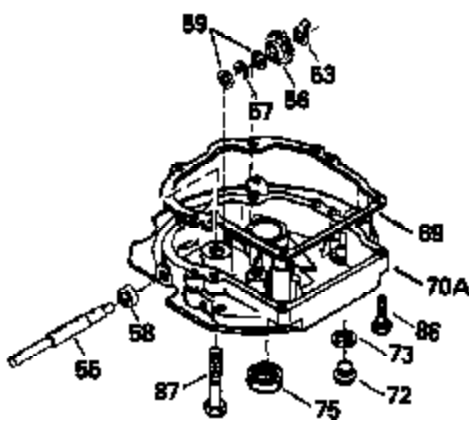

ILLUSTRATION SHOWS TYPICAL PARTS ONLY. ORDER BY PART NUMBER. PARTS NOT LISTED ARE SUPPLIED BY OEM.

Ref #	Part Number	Qty	Description
69	35261		* Gasket, Mounting flange
72	30572		Plug, Oil drain (Incl. 73)
73	28833		* Drain Plug Gasket (Do not use w/plastic plug)
75	27897		Seal, Oil
86	650488		Screw, 1/4-20 x 1-1/4"
103	650814		Screw, Torx T-15, 10-24 x 1"
153	35623		Guide, Push rod
264	650918		Screw, Torx T30, 1/4-20 x 1-7/32"
266	650917		Stud, Manifold
266A	29752		Nut & Lockwasher, 1/4-28
270	35720		Manifold Assy., Exhaust
275A	391028		Muffler
277	650697A		Screw, 5/16-18 x 2-1/2"
325	29443		Clip, Fuel line