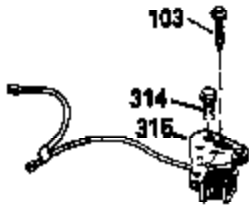

ILLUSTRATION SHOWS TYPICAL PARTS ONLY. ORDER BY PART NUMBER. PARTS NOT LISTED ARE SUPPLIED BY OEM.

Ref #	Part Number	Qty	Description
69	35261		* Gasket, Mounting flange
72	30572		Plug, Oil drain (Incl. 73)
73	28833		* Drain Plug Gasket (Do not use w/plastic plug)
75	27897		Seal, Oil
86	650488		Screw, 1/4-20 x 1-1/4"
103	650814		Screw, Torx T-15, 10-24 x 1"
153	35623		Guide, Push rod
264	650918		Screw, Torx T30, 1/4-20 x 1-7/32"
266	650917		Stud, Manifold
266A	29752		Nut & Lockwasher, 1/4-28
270	35720		Manifold Assy., Exhaust
275A	391028		Muffler
277	650697A		Screw, 5/16-18 x 2-1/2"
325	29443		Clip, Fuel line