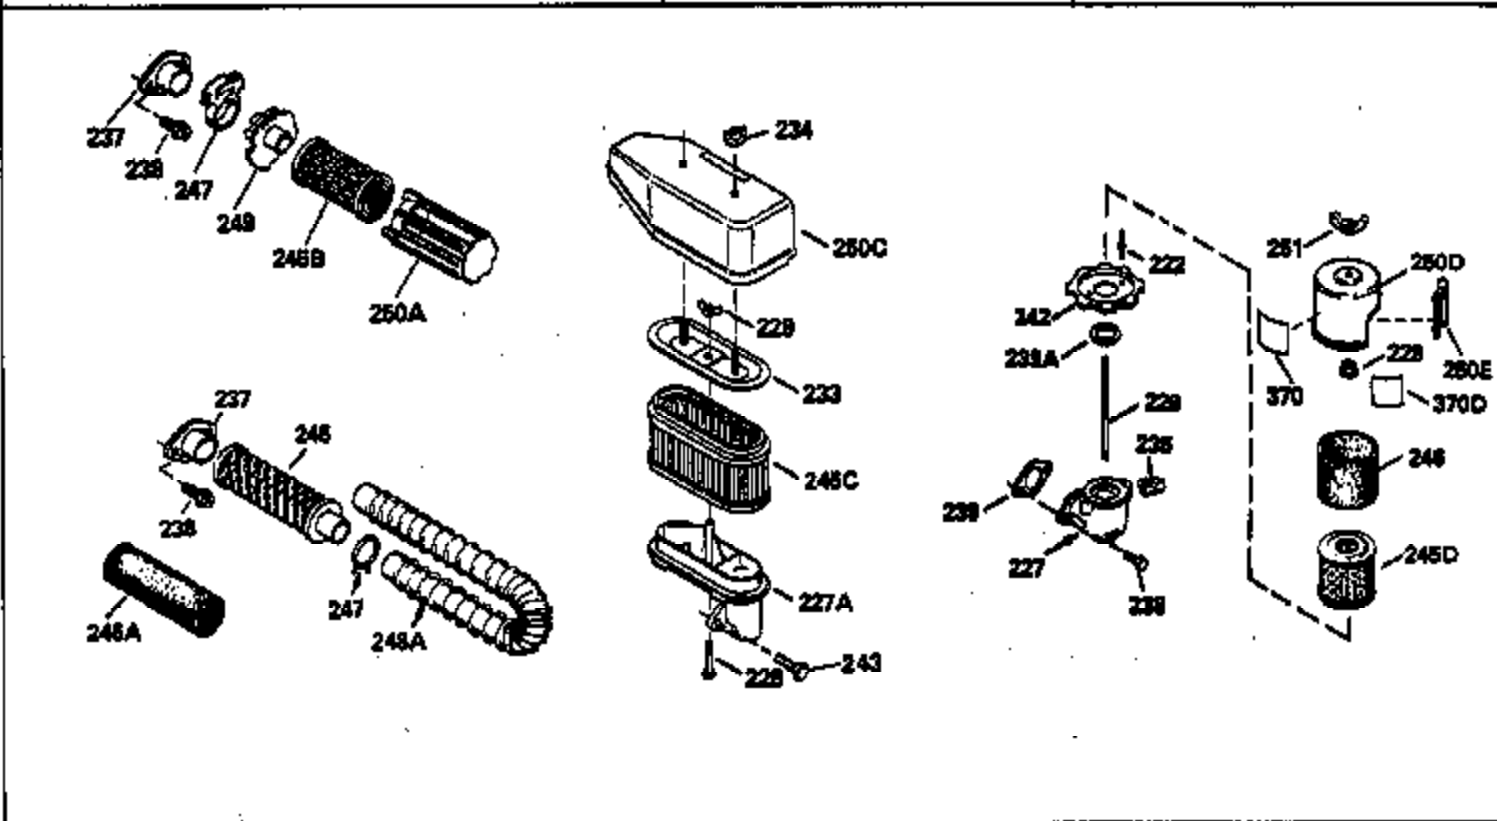

ILLUSTRATION SHOWS TYPICAL PARTS ONLY. ORDER BY PART NUMBER. PARTS NOT LISTED ARE SUPPLIED BY OEM.

Ref #	Part Number	Qty	Description
153	35623		Guide, Push rod
237	32971		Adapter, Air cleaner
238	650709		Screw, 10-32 x 7/16"
239	35815		* Gasket, Air cleaner
243	650899		Screw, 10-32 x 2-3/32"
245A	35500		Air Cleaner Filter
247	35505		Clamp, Air cleaner
287	650884		Screw, 8-32 x 1/2"
299	650900		Clip, "U" Type nut, 10-32
301A	35355		Cap, Fuel
327	35392		Plug, Starter
347	650898		Screw, 10-32 x 27/32"
370F	34387		Decal, Instruction (optional)
430	730574		Optional Screen Kit (Incl.370F,431,43 2,433)
431	35596		Debris Screen (Optional)
432	35597		Debris Screen Bracket (Optional)
433	650910		Screw, 8-32 x 1/4" (Optional)