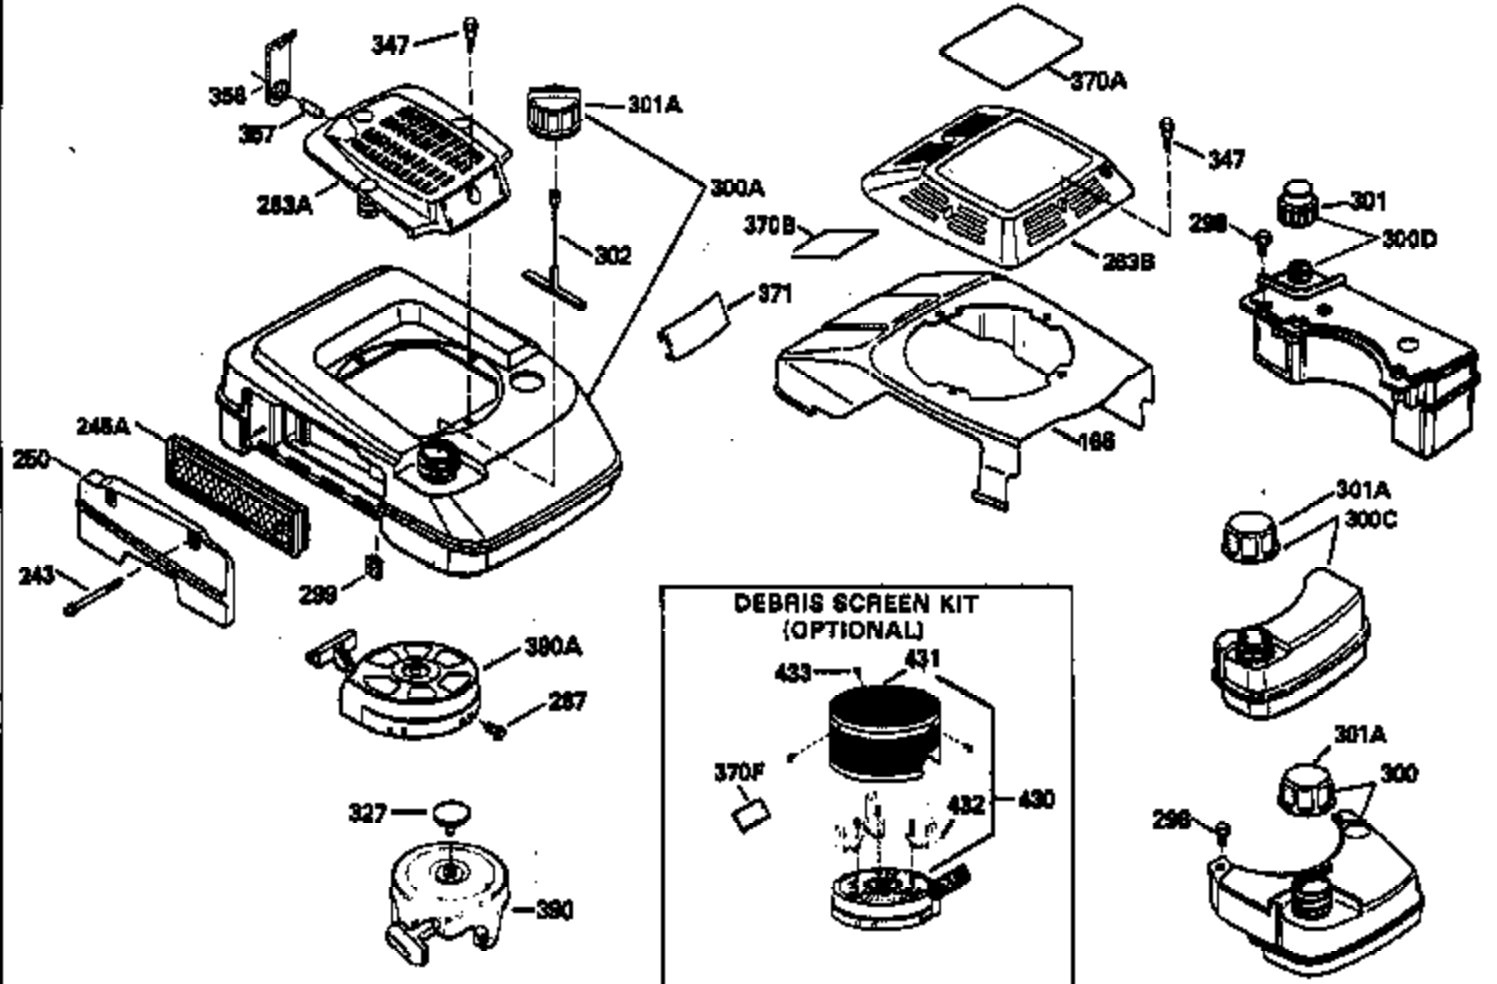

ILLUSTRATION SHOWS TYPICAL PARTS ONLY. ORDER BY PART NUMBER. PARTS NOT LISTED ARE SUPPLIED BY OEM.

Ref #	Part Number	Qty	Description
153	35623		Guide, Push rod
237	32971		Adapter, Air cleaner
238	650709		Screw, 10-32 x 7/16"
239	35815		* Gasket, Air cleaner
243	650899		Screw, 10-32 x 2-3/32"
245A	35500		Air Cleaner Filter
247	35505		Clamp, Air cleaner
287	650884		Screw, 8-32 x 1/2"
299	650900		Clip, "U" Type nut, 10-32
301A	35355		Cap, Fuel
327	35392		Plug, Starter
347	650898		Screw, 10-32 x 27/32"
370F	34387		Decal, Instruction (optional)
430	730574		Optional Screen Kit (Incl.370F,431,43 2,433)
431	35596		Debris Screen (Optional)
432	35597		Debris Screen Bracket (Optional)
433	650910		Screw, 8-32 x 1/4" (Optional)