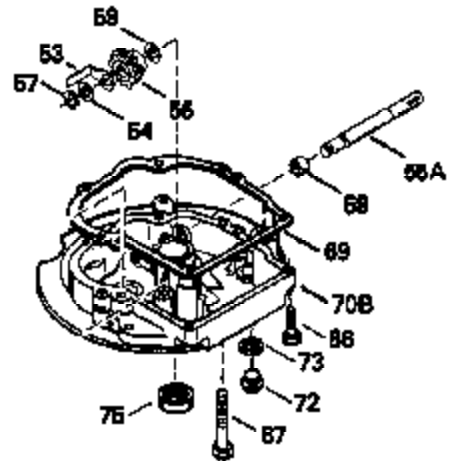

ILLUSTRATION SHOWS TYPICAL PARTS ONLY. ORDER BY PART NUMBER. PARTS NOT LISTED ARE SUPPLIED BY OEM.

Ref #	Part Number	Qty	Description
69	35261		* Gasket, Mounting flange
72	30572		Plug, Oil drain (Incl. 73)
73	28833		* Drain Plug Gasket (Do not use w/plastic plug)
75	27897		Seal, Oil
86	650488		Screw, 1/4-20 x 1-1/4"
103	650814		Screw, Torx T-15, 10-24 x 1"
153	35623		Guide, Push rod
264	650918		Screw, Torx T30, 1/4-20 x 1-7/32"
266	650917		Stud, Manifold
266A	29752		Nut & Lockwasher, 1/4-28
270	35720		Manifold Assy., Exhaust
275A	391028		Muffler
277	650697A		Screw, 5/16-18 x 2-1/2"
325	29443		Clip, Fuel line