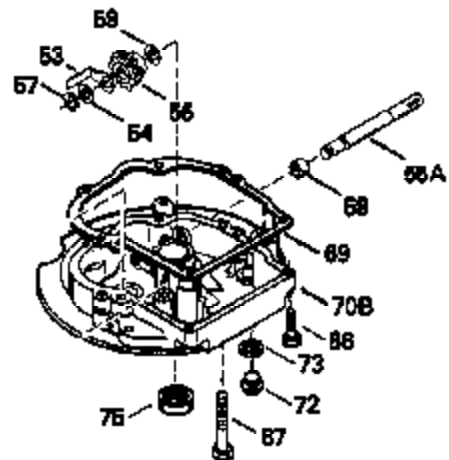

ILLUSTRATION SHOWS TYPICAL PARTS ONLY. ORDER BY PART NUMBER. PARTS NOT LISTED ARE SUPPLIED BY OEM.

Ref #	Part Number	Qty	Description
69	35261		* Gasket, Mounting flange
72	30572		Plug, Oil drain (Incl. 73)
73	28833		* Drain Plug Gasket (Do not use w/plastic plug)
75	27897		Seal, Oil
86	650488		Screw, 1/4-20 x 1-1/4"
103	650814		Screw, Torx T-15, 10-24 x 1"
153	35623		Guide, Push rod
264	650918		Screw, Torx T30, 1/4-20 x 1-7/32"
266	650917		Stud, Manifold
266A	29752		Nut & Lockwasher, 1/4-28
270	35720		Manifold Assy., Exhaust
274	35865		* Gasket, Exhaust Manifold
275B	35744		Muffler
277	650729		Screw, 5/16-18 x 3-3/16"
325	29443		Clip, Fuel line