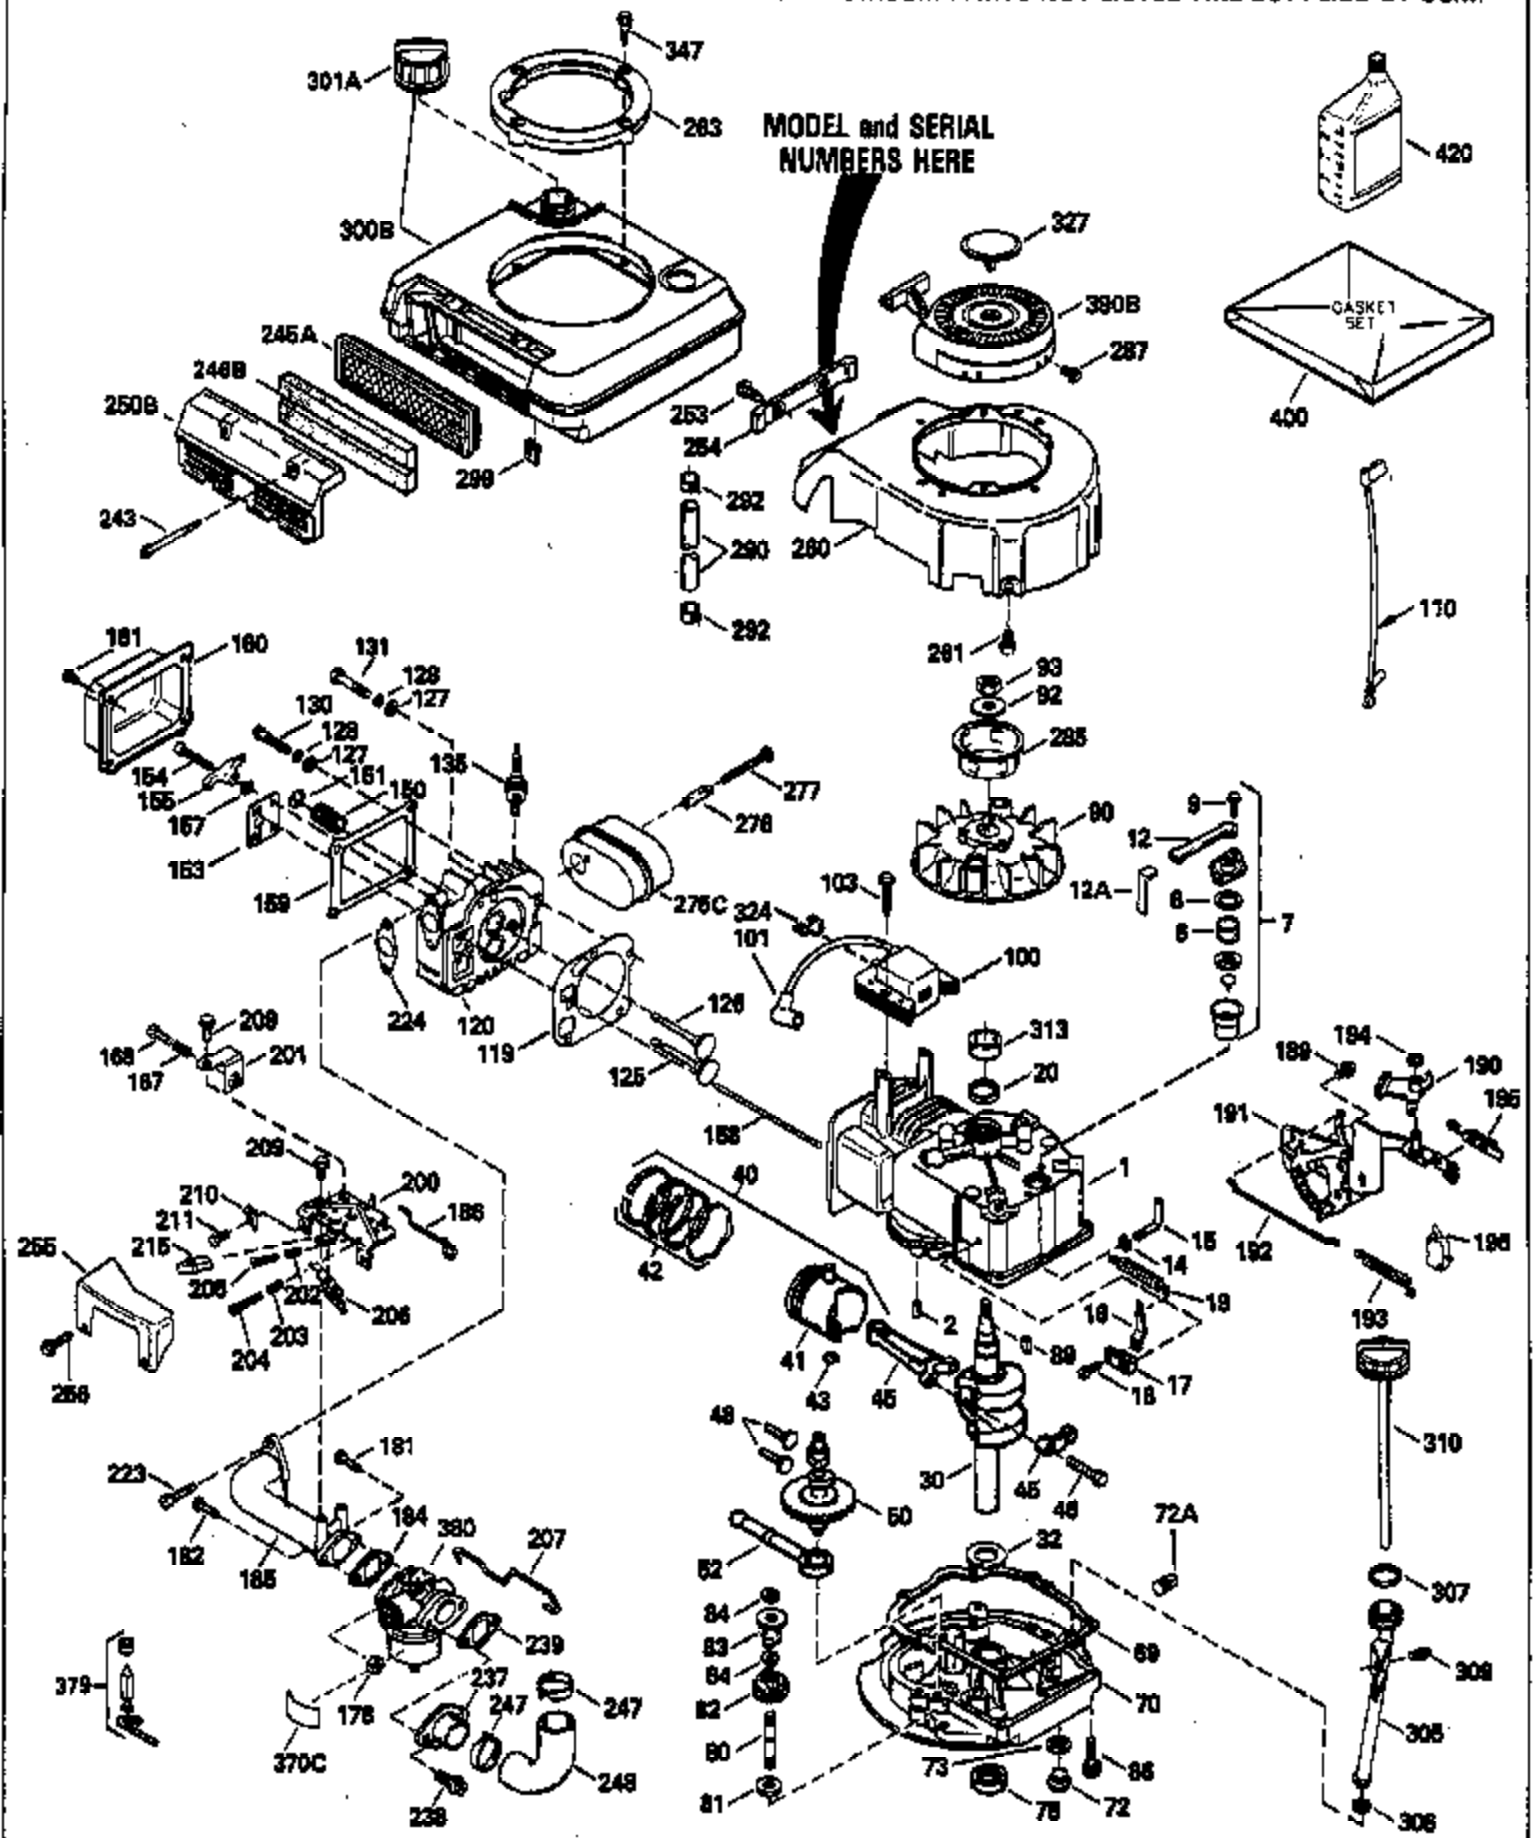

## Engine Parts List #1

Ref #	Part Number	Qty	Description
1	35613		Cylinder (Incl. 2 & 20) (2-1/2" Bore)
2	26727		Pin, Dowel
6	33734		Element, Breather
7	34214A		Breather Assy. (Incl. 6, 8, 9, 12 & 12 A)
8	33735		* Gasket, Breather
9	30200		Screw, 10-24 x 9/16"
12	35496		Tube, Breather
14	28277		Washer, Flat
15	30589		Rod, Governor (Incl. 14)
16	31383A		Lever, Governor
17	31335		Clamp, Governor lever
18	650548		Screw, 8-32 x 5/16"
19	33578		Spring, Governor
20	32600		Seal, Oil
30	35743		Crankshaft
40	34514		Piston, Pin & Ring Set (Std.) (2-1/2" Bore)
40	34515		Piston, Pin & Ring Set (.010" OS)
40	34516		Piston, Pin & Ring Set (.020" OS)
41	32538B		Piston & Pin Ass'y. (Std.) (Incl. 43) (2-1/2")
41	32548B		Piston & Pin Ass'y. (.010" OS) (Incl. 43)
41	32549B		Piston & Pin Ass'y. (.020" OS) (Incl. 43)
42	28986		Ring Set, Piston (Std.)
42	28987		Ring Set, Piston (.010" OS)
42	28988		Ring Set, Piston (.020" OS)
43	20381		Ring, Piston pin retaining
45	30963B		Rod Assy., Connecting (Incl. 46)
46	32610A		Bolt, Connecting rod
48	35616		Valve, Lifter
50	33553		Camshaft (MCR)
52	29914		Pump Assy., Oil
69	35261		* Gasket, Mounting flange
70	35717		Mounting Flange (Incl. 72, 75 & 80)
72	30572		Plug, Oil drain (Incl. 73)
73	28833		* Drain Plug Gasket (Do not use w/plastic plug)
75	27897		Seal, Oil
80	30574		Shaft, Governor
81	30590A		Washer, Flat
82	30591		Gear Assy., Governor (Incl. 81)
83	30588A		Spool, Governor
84	29193		Ring, Retaining
86	650488		Screw, 1/4-20 x 1-1/4"
89	611004		Key, Flywheel
90	611112		Flywheel
92	650815		Washer, Belleville
93	650816		Nut, Flywheel
100	34443A		Solid State Assy.
101	610118		Cover, Spark Plug
103	650814		Screw, Torx T-15, 10-24 x 1"
110	34961		Ground Wire
119	35617		* Gasket, Cylinder head
120	35630		Head Cylinder
125	35621		Exhaust Valve (Std.) (Incl. 151)
125	35622		Exhaust Valve (1/32" OS) (Incl. 151)
126	35619		Intake Valve (Std.) (Incl. 151)
126	35620		Intake Valve (1/32" OS) (Incl. 151)
127	650691		Washer, Flat
128	650690		Washer, Belleville
130	650912		Screw, 5/16-18 x 1-1/2"