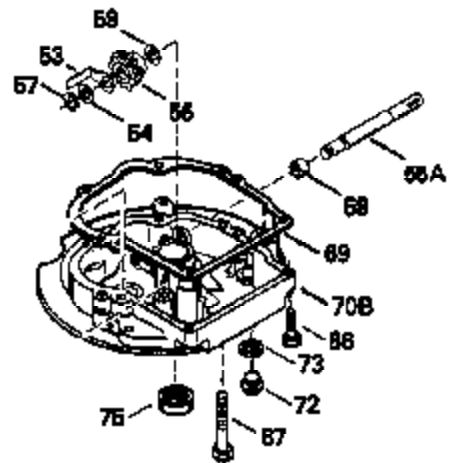

ILLUSTRATION SHOWS TYPICAL PARTS ONLY. ORDER BY PART NUMBER. PARTS NOT LISTED ARE SUPPLIED BY OEM.

Ref #	Part Number	Qty	Description
69	35261		* Gasket, Mounting flange
72	30572		Plug, Oil drain (Incl. 73)
73	28833		* Drain Plug Gasket (Do not use w/plastic plug)
75	27897		Seal, Oil
86	650488		Screw, 1/4-20 x 1-1/4"
103	650814		Screw, Torx T-15, 10-24 x 1"
153	35623		Guide, Push rod
275	35637		Muffler
276A	35638		Plate, Lock
277	650915		Screw, 1/4-20 x 3-5/32"
325	29443		Clip, Fuel line