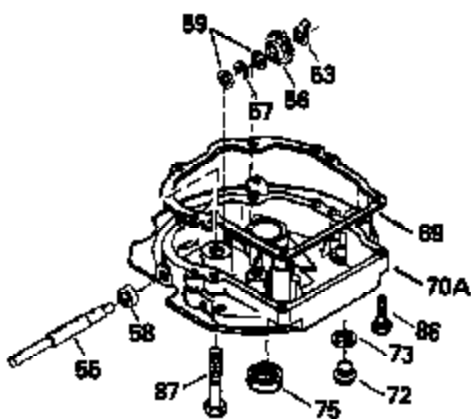

ILLUSTRATION SHOWS TYPICAL PARTS ONLY. ORDER BY PART NUMBER. PARTS NOT LISTED ARE SUPPLIED BY OEM.

Ref #	Part Number	Qty	Description
69	35261		* Gasket, Mounting flange
72	30572		Plug, Oil drain (Incl. 73)
73	28833		* Drain Plug Gasket (Do not use w/plastic plug)
75	27897		Seal, Oil
86	650488		Screw, 1/4-20 x 1-1/4"
103	650814		Screw, Torx T-15, 10-24 x 1"
153	35623		Guide, Push rod
275	35637		Muffler
276A	35638		Plate, Lock
277	650915		Screw, 1/4-20 x 3-5/32"
325	29443		Clip, Fuel line