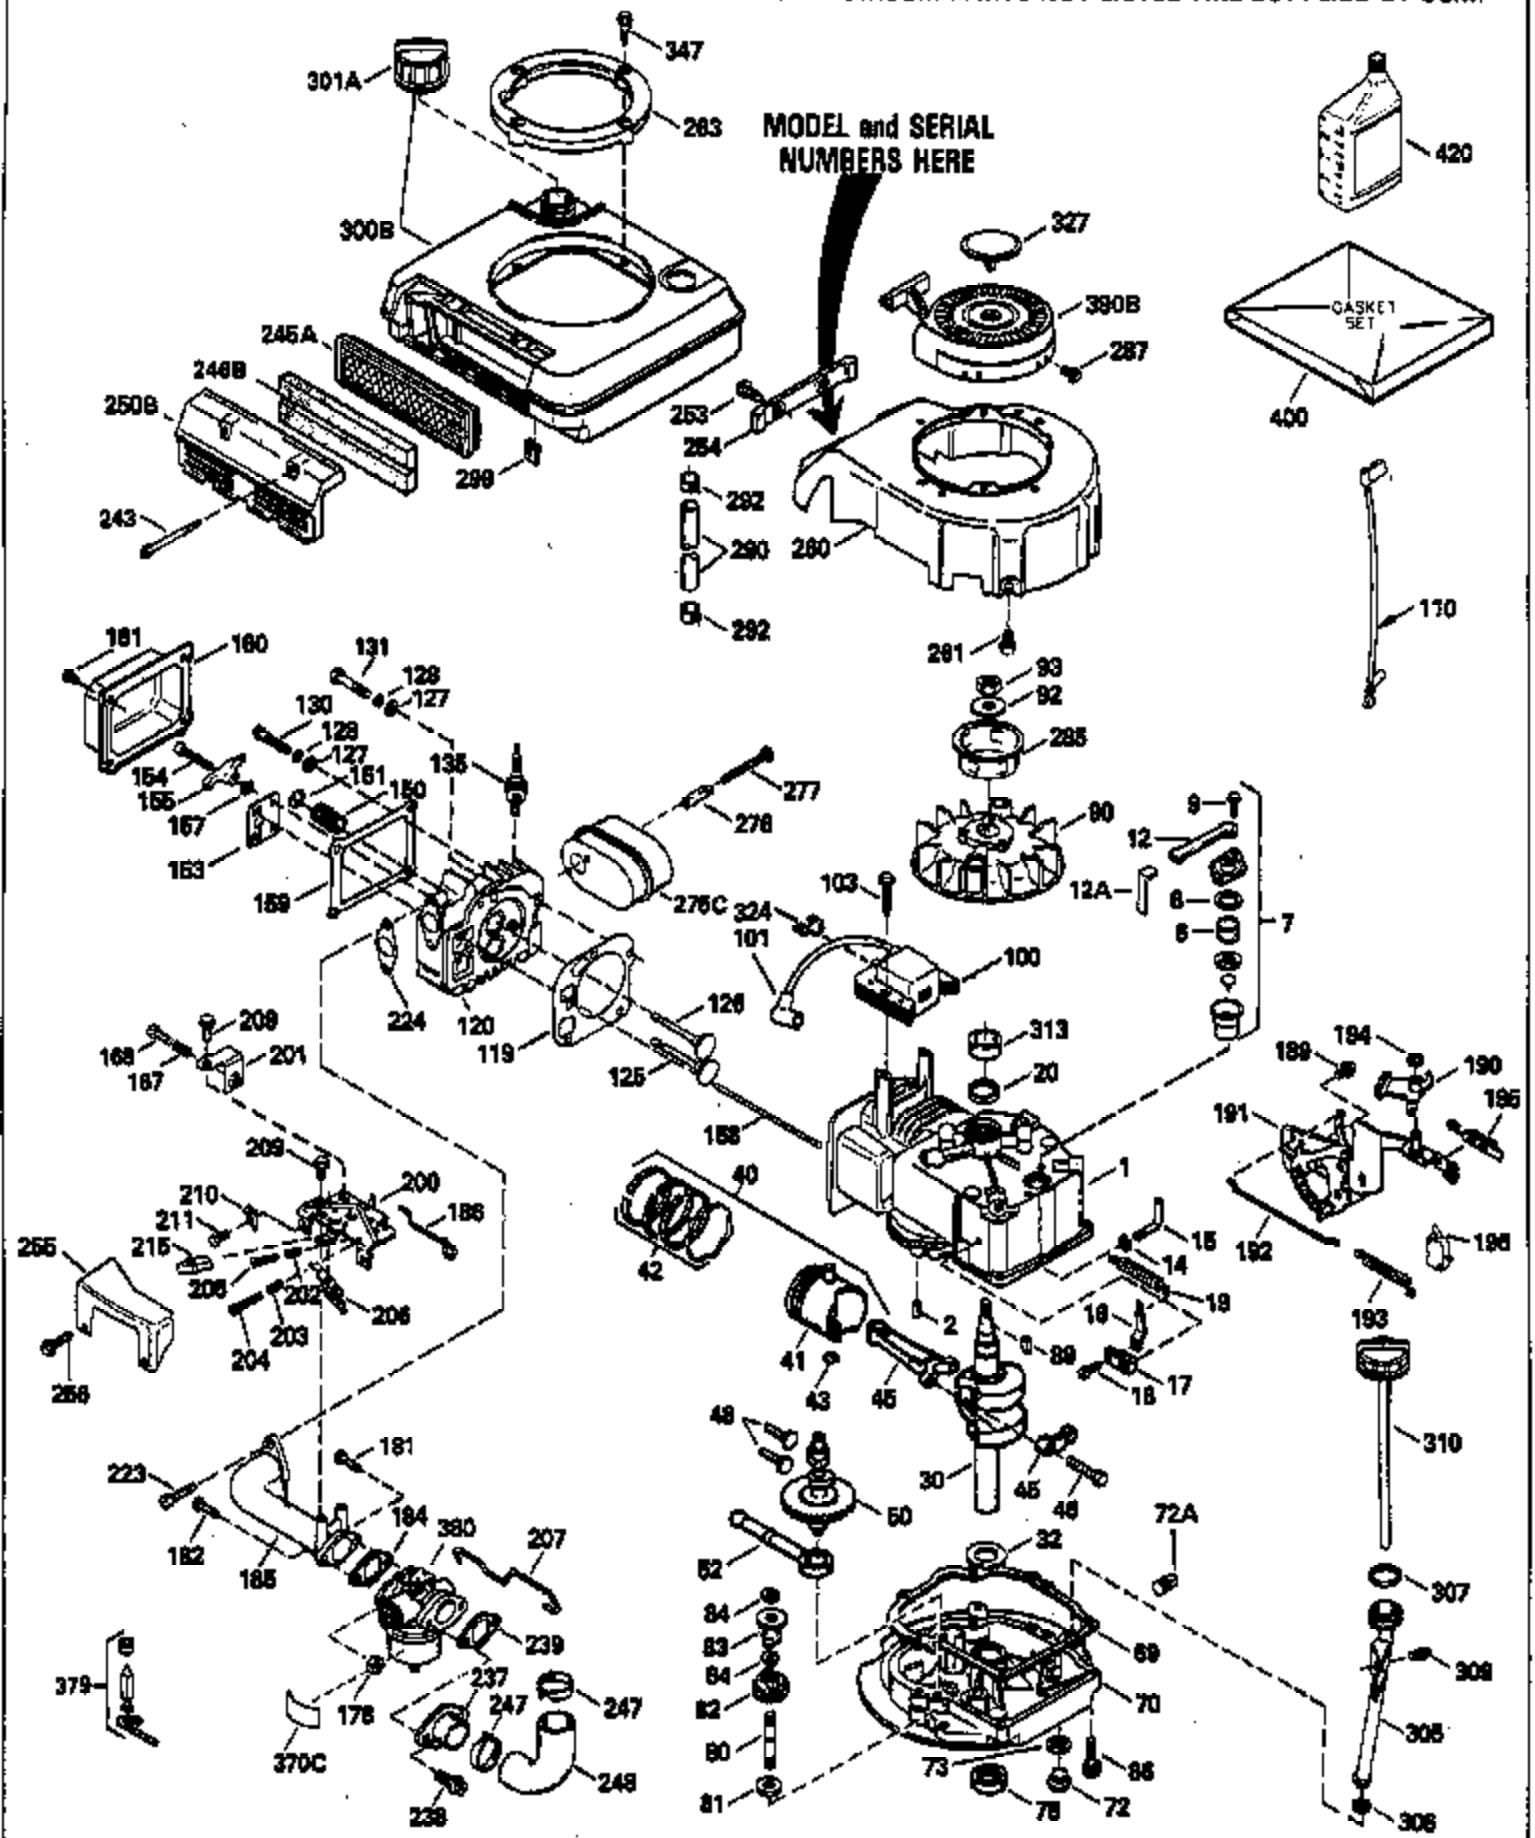

ILLUSTRATION SHOWS TYPICAL PARTS ONLY. ORDER BY PART NUMBER. PARTS NOT LISTED ARE SUPPLIED BY OEM.

Engine Parts List #1

Ref #	Part Number	Qty	Description
1	35613		Cylinder (Incl. 2 & 20) (2-1/2" Bore)
2	26727		Pin, Dowel
6	33734		Element, Breather
7	34214A		Breather Assy. (Incl. 6, 8, 9, 12 & 12 A)
8	33735		* Gasket, Breather
9	30200		Screw, 10-24 x 9/16"
12	35496		Tube, Breather
14	28277		Washer, Flat
15	30589		Rod, Governor (Incl. 14)
16	31383A		Lever, Governor
17	31335		Clamp, Governor lever
18	650548		Screw, 8-32 x 5/16"
19	33578		Spring, Governor
20	32600		Seal, Oil
30	35644A		Crankshaft
40	34514		Piston, Pin & Ring Set (Std.) (2-1/2" Bore)
40	34515		Piston, Pin & Ring Set (.010" OS)
40	34516		Piston, Pin & Ring Set (.020" OS)
41	32538B		Piston & Pin Ass'y. (Std.) (Incl. 43) (2-1/2")
41	32548B		Piston & Pin Ass'y. (.010" OS) (Incl. 43)
41	32549B		Piston & Pin Ass'y. (.020" OS) (Incl. 43)
42	28986		Ring Set, Piston (Std.)
42	28987		Ring Set, Piston (.010" OS)
42	28988		Ring Set, Piston (.020" OS)
43	20381		Ring, Piston pin retaining
45	30963B		Rod Assy., Connecting (Incl. 46)
46	32610A		Bolt, Connecting rod
48	35616		Valve, Lifter
50	33553		Camshaft (MCR)
52	29914		Pump Assy., Oil
69	35261		* Gasket, Mounting flange
70	35179A		Mounting Flange (Incl. 72, 75 & 80)
72	30572		Plug, Oil drain (Incl. 73)
73	28833		* Drain Plug Gasket (Do not use w/plastic plug)
75	27897		Seal, Oil
80	30574		Shaft, Governor
81	30590A		Washer, Flat
82	30591		Gear Assy., Governor (Incl. 81)
83	30588A		Spool, Governor
84	29193		Ring, Retaining
86	650488		Screw, 1/4-20 x 1-1/4"
89	610961		Key, Flywheel
90	611123		Flywheel
92	650815		Washer, Belleville
93	650816		Nut, Flywheel
100	34443A		Solid State Assy.
101	610118		Cover, Spark Plug
103	650814		Screw, Torx T-15, 10-24 x 1"
110	34231		Ground Wire
119	35617		* Gasket, Cylinder head
120	35630		Head Cylinder
125	35621		Exhaust Valve (Std.) (Incl. 151)
125	35622		Exhaust Valve (1/32" OS) (Incl. 151)
126	35619		Intake Valve (Std.) (Incl. 151)
126	35620		Intake Valve (1/32" OS) (Incl. 151)
127	650691		Washer, Flat
128	650690		Washer, Belleville
130	650912		Screw, 5/16-18 x 1-1/2"