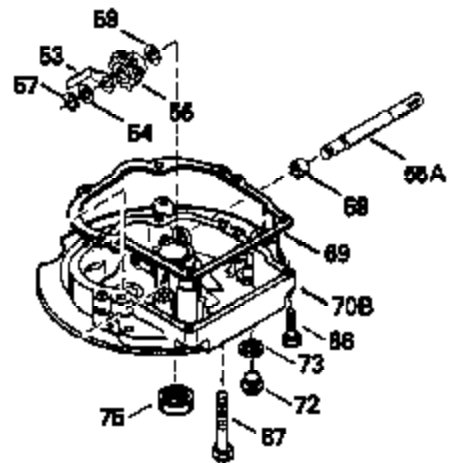

ILLUSTRATION SHOWS TYPICAL PARTS ONLY. ORDER BY PART NUMBER. PARTS NOT LISTED ARE SUPPLIED BY OEM.

Ref #	Part Number	Qty	Description
69	35261		* Gasket, Mounting flange
72	30572		Plug, Oil drain (Incl. 73)
73	28833		* Drain Plug Gasket (Do not use w/plastic plug)
75	27897		Seal, Oil
86	650488		Screw, 1/4-20 x 1-1/4"
103	650814		Screw, Torx T-15, 10-24 x 1"
153	35623		Guide, Push rod
275	35637		Muffler
276A	35638		Plate, Lock
277	650915		Screw, 1/4-20 x 3-5/32"
314	650767		Screw, 8-36 x 5/8"
315	35365		Coil Assy., Alternator
318	35587		Seal, Connector
322	34977		Connector, Body
322	610921		Connector, Body
325	29443		Clip, Fuel line
330	35356		Wire, Ground
361	650831		Screw, 1/4-20 x 15/32"
395	35709		Starter Motor (12 Volt) (Refer to Division 5, Section D, page 18 or Fiche 11, Grid G-11 for breakdown)