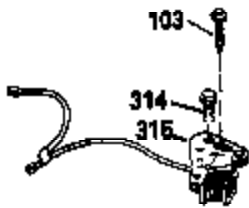

ILLUSTRATION SHOWS TYPICAL PARTS ONLY. ORDER BY PART NUMBER. PARTS NOT LISTED ARE SUPPLIED BY OEM.

Ref #	Part Number	Qty	Description
69	35261		* Gasket, Mounting flange
72	30572		Plug, Oil drain (Incl. 73)
73	28833		* Drain Plug Gasket (Do not use w/plastic plug)
75	27897		Seal, Oil
86	650488		Screw, 1/4-20 x 1-1/4"
103	650814		Screw, Torx T-15, 10-24 x 1"
153	35623		Guide, Push rod
275	35637		Muffler
276A	35638		Plate, Lock
277	650915		Screw, 1/4-20 x 3-5/32"
314	650767		Screw, 8-36 x 5/8"
315	35365		Coil Assy., Alternator
318	35587		Seal, Connector
322	34977		Connector, Body
322	610921		Connector, Body
325	29443		Clip, Fuel line
330	35356		Wire, Ground
361	650831		Screw, 1/4-20 x 15/32"
395	35709		Starter Motor (12 Volt) (Refer to Division 5, Section D, page 18 or Fiche 11, Grid G-11 for breakdown)