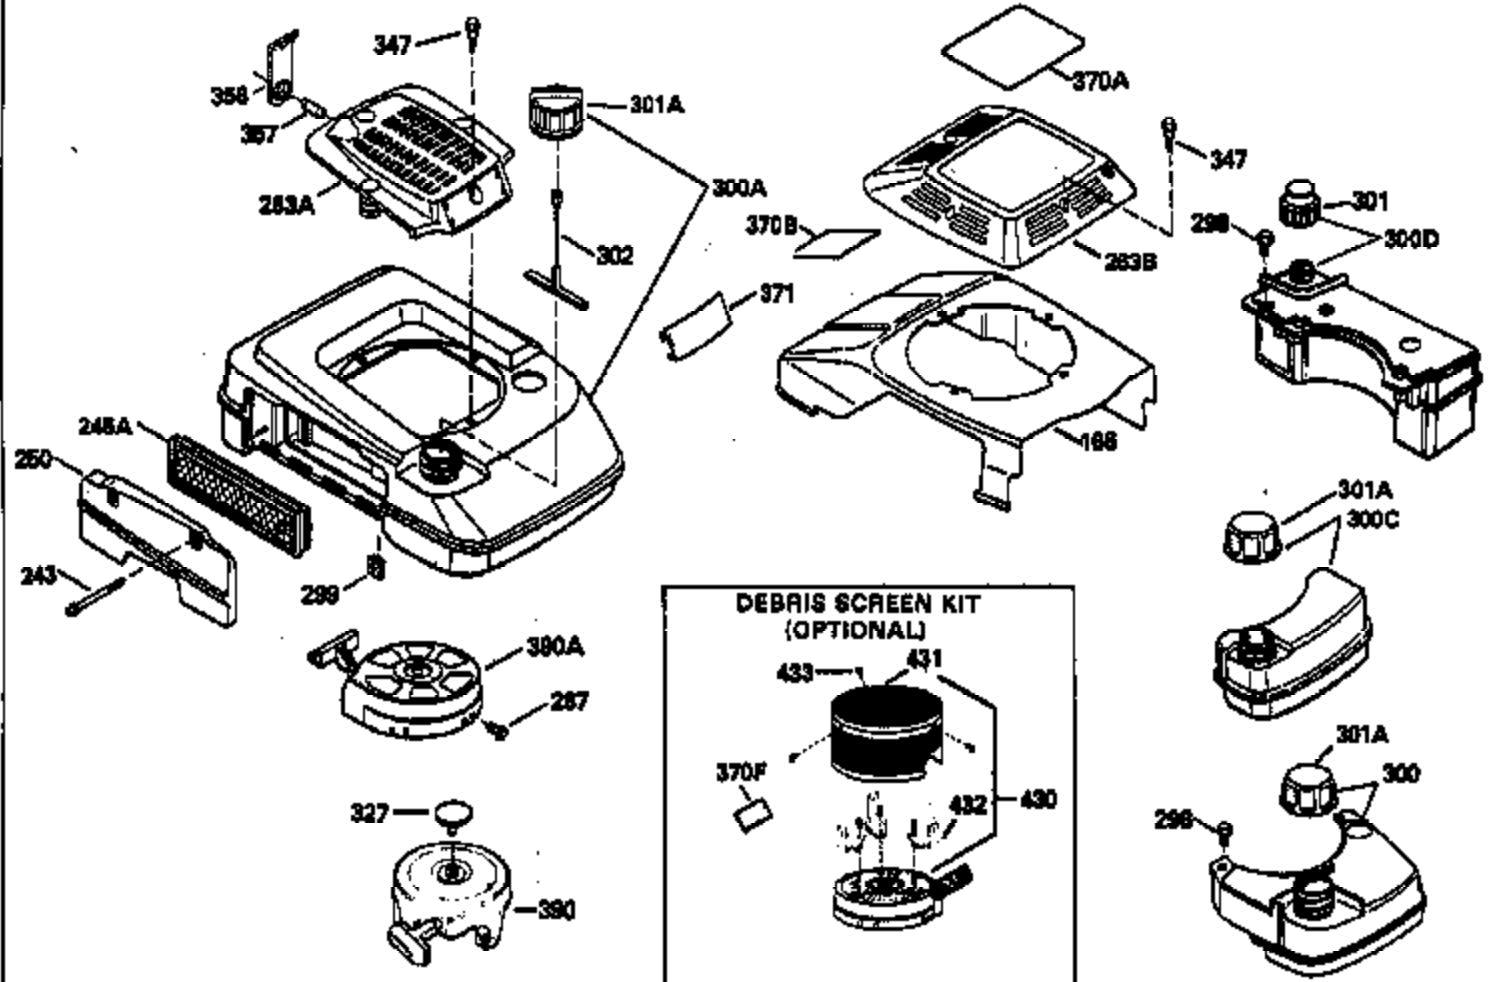

ILLUSTRATION SHOWS TYPICAL PARTS ONLY. ORDER BY PART NUMBER. PARTS NOT LISTED ARE SUPPLIED BY OEM.

Engine Parts List #2

Ref #	Part Number	Qty	Description
153	35623		Guide, Push rod
237	32971		Adapter, Air cleaner
238	650709		Screw, 10-32 x 7/16"
239	35815		* Gasket, Air cleaner
243	650899		Screw, 10-32 x 2-3/32"
245A	35500		Air Cleaner Filter
247	35505		Clamp, Air cleaner
287	650884		Screw, 8-32 x 1/2"
299	650900		Clip, "U" Type nut, 10-32
301A	35355		Cap, Fuel
327	35392		Plug, Starter
347	650898		Screw, 10-32 x 27/32"
357	34985		Retainer, Starter rope
370F	34387		Decal, Instruction (optional)
430	730574		Optional Screen Kit (Incl.370F,431,43 2,433)
431	35596		Debris Screen (Optional)
432	35597		Debris Screen Bracket (Optional)
433	650910		Screw, 8-32 x 1/4" (Optional)