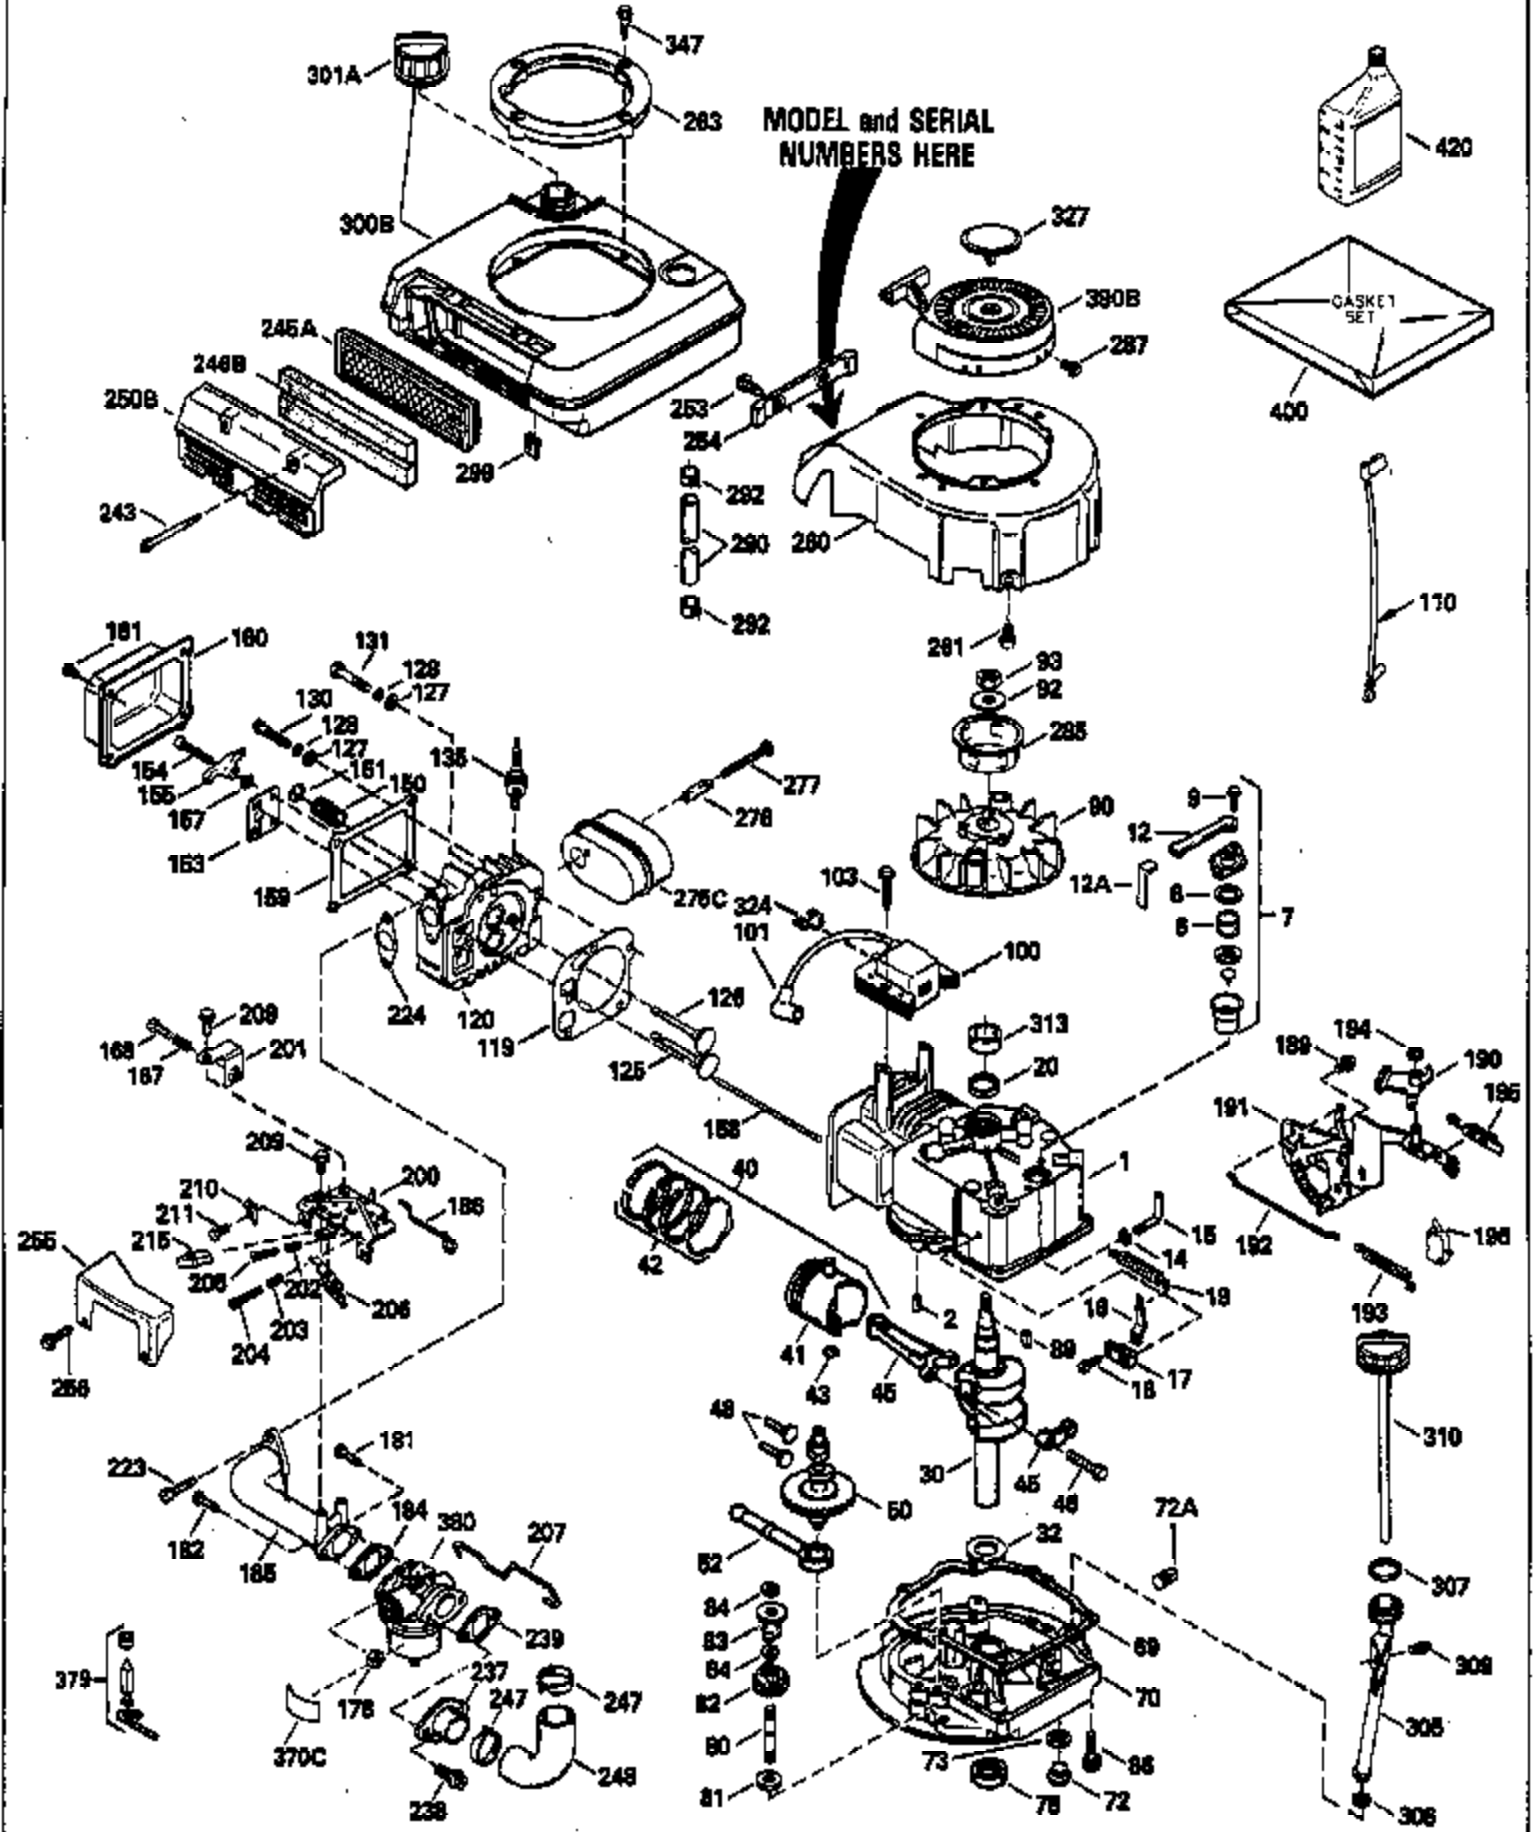

ILLUSTRATION SHOWS TYPICAL PARTS ONLY. ORDER BY PART NUMBER. PARTS NOT LISTED ARE SUPPLIED BY OEM.

Engine Parts List #1

Ref #	Part Number	Qty	Description
1	35613		Cylinder (Incl. 2 & 20) (2-1/2" Bore)
2	26727		Pin, Dowel
6	33734		Element, Breather
7	34214A		Breather Assy. (Incl. 6, 8, 9, 12 & 12 A)
8	33735		* Gasket, Breather
9	30200		Screw, 10-24 x 9/16"
12	35496		Tube, Breather
14	28277		Washer, Flat
15	30589		Rod, Governor (Incl. 14)
16	31383A		Lever, Governor
17	31335		Clamp, Governor lever
18	650548		Screw, 8-32 x 5/16"
19	33578		Spring, Governor
20	32600		Seal, Oil
30	35715		Crankshaft
40	34514		Piston, Pin & Ring Set (Std.) (2-1/2" Bore)
40	34515		Piston, Pin & Ring Set (.010" OS)
40	34516		Piston, Pin & Ring Set (.020" OS)
41	32538B		Piston & Pin Ass'y. (Std.) (Incl. 43) (2-1/2")
41	32548B		Piston & Pin Ass'y. (.010" OS) (Incl. 43)
41	32549B		Piston & Pin Ass'y. (.020" OS) (Incl. 43)
42	28986		Ring Set, Piston (Std.)
42	28987		Ring Set, Piston (.010" OS)
42	28988		Ring Set, Piston (.020" OS)
43	20381		Ring, Piston pin retaining
45	30963B		Rod Assy., Connecting (Incl. 46)
46	32610A		Bolt, Connecting rod
48	35616		Valve, Lifter
50	33553		Camshaft (MCR)
52	29914		Pump Assy., Oil
69	35261		* Gasket, Mounting flange
70	34311B		Flange, Mounting (Incl. 72, 72A, 75, & 80)
72	30572		Plug, Oil drain (Incl. 73)
73	28833		* Drain Plug Gasket (Do not use w/plastic plug)
75	27897		Seal, Oil
80	30574		Shaft, Governor
81	30590A		Washer, Flat
82	30591		Gear Assy., Governor (Incl. 81)
83	30588A		Spool, Governor
84	29193		Ring, Retaining
86	650488		Screw, 1/4-20 x 1-1/4"
89	611004		Key, Flywheel
90	611044		Flywheel
92	650815		Washer, Belleville
93	650816		Nut, Flywheel
100	34443A		Solid State Assy.
101	610118		Cover, Spark Plug
103	650814		Screw, Torx T-15, 10-24 x 1"
110	34961		Ground Wire
119	35617		* Gasket, Cylinder head
120	35630		Head Cylinder
125	35621		Exhaust Valve (Std.) (Incl. 151)
125	35622		Exhaust Valve (1/32" OS) (Incl. 151)
126	35619		Intake Valve (Std.) (Incl. 151)
126	35620		Intake Valve (1/32" OS) (Incl. 151)
127	650691		Washer, Flat
128	650690		Washer, Belleville
130	650912		Screw, 5/16-18 x 1-1/2"