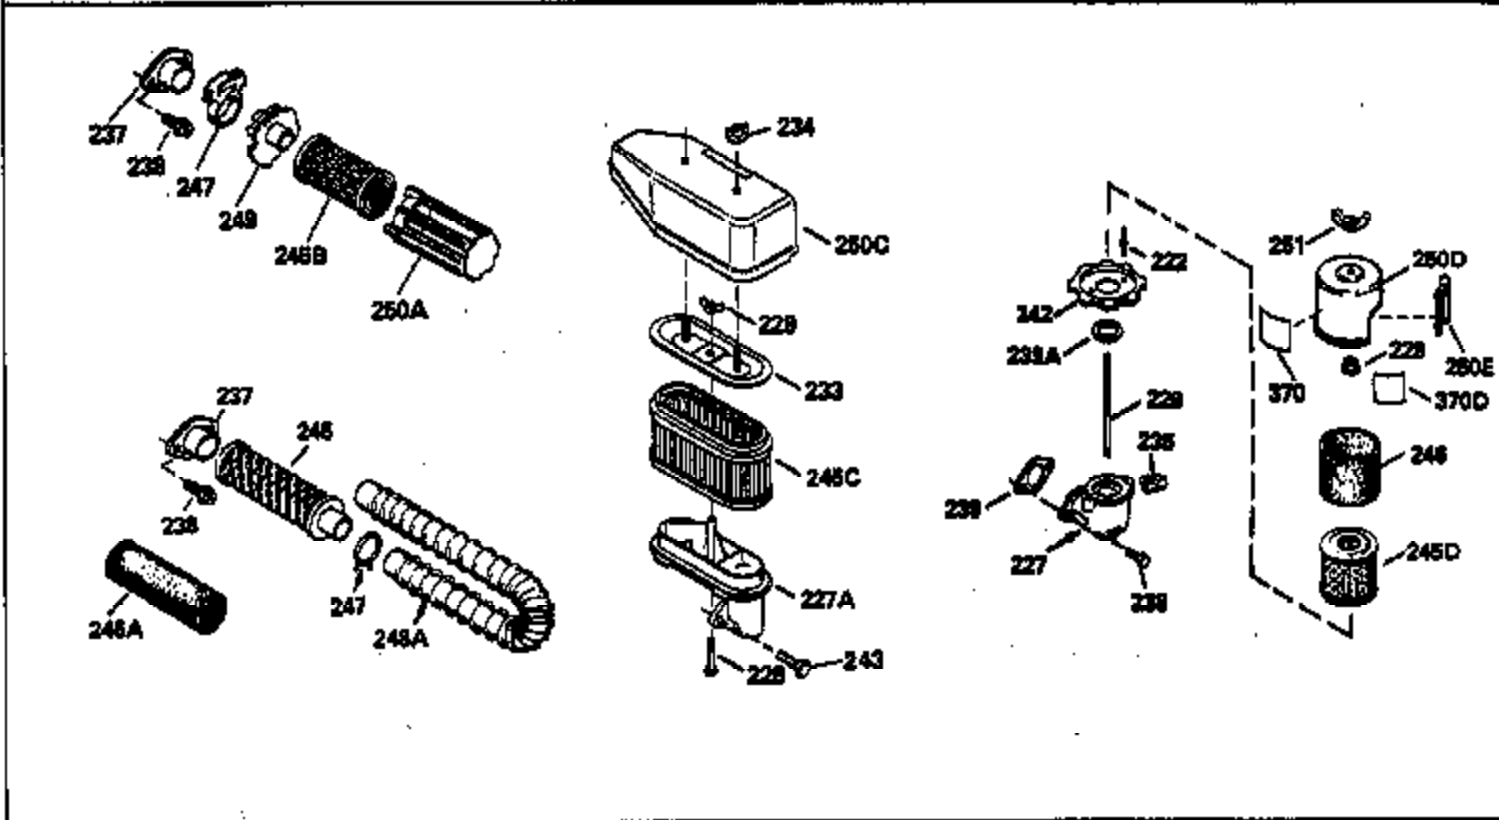

ILLUSTRATION SHOWS TYPICAL PARTS ONLY. ORDER BY PART NUMBER. PARTS NOT LISTED ARE SUPPLIED BY OEM.

Engine Parts List #2

Ref #	Part Number	Qty	Description
153	35623		Guide, Push rod
237	32971		Adapter, Air cleaner
238	650709		Screw, 10-32 x 7/16"
239	35815		* Gasket, Air cleaner
243	650899		Screw, 10-32 x 2-3/32"
245A	35500		Air Cleaner Filter
247	35505		Clamp, Air cleaner
287	650884		Screw, 8-32 x 1/2"
299	650900		Clip, "U" Type nut, 10-32
301A	35355		Cap, Fuel
327	35392		Plug, Starter
347	650898		Screw, 10-32 x 27/32"
357	34985		Retainer, Starter rope
370F	34387		Decal, Instruction (optional)
430	730574		Optional Screen Kit (Incl.370F,431,43 2,433)
431	35596		Debris Screen (Optional)
432	35597		Debris Screen Bracket (Optional)
433	650910		Screw, 8-32 x 1/4" (Optional)