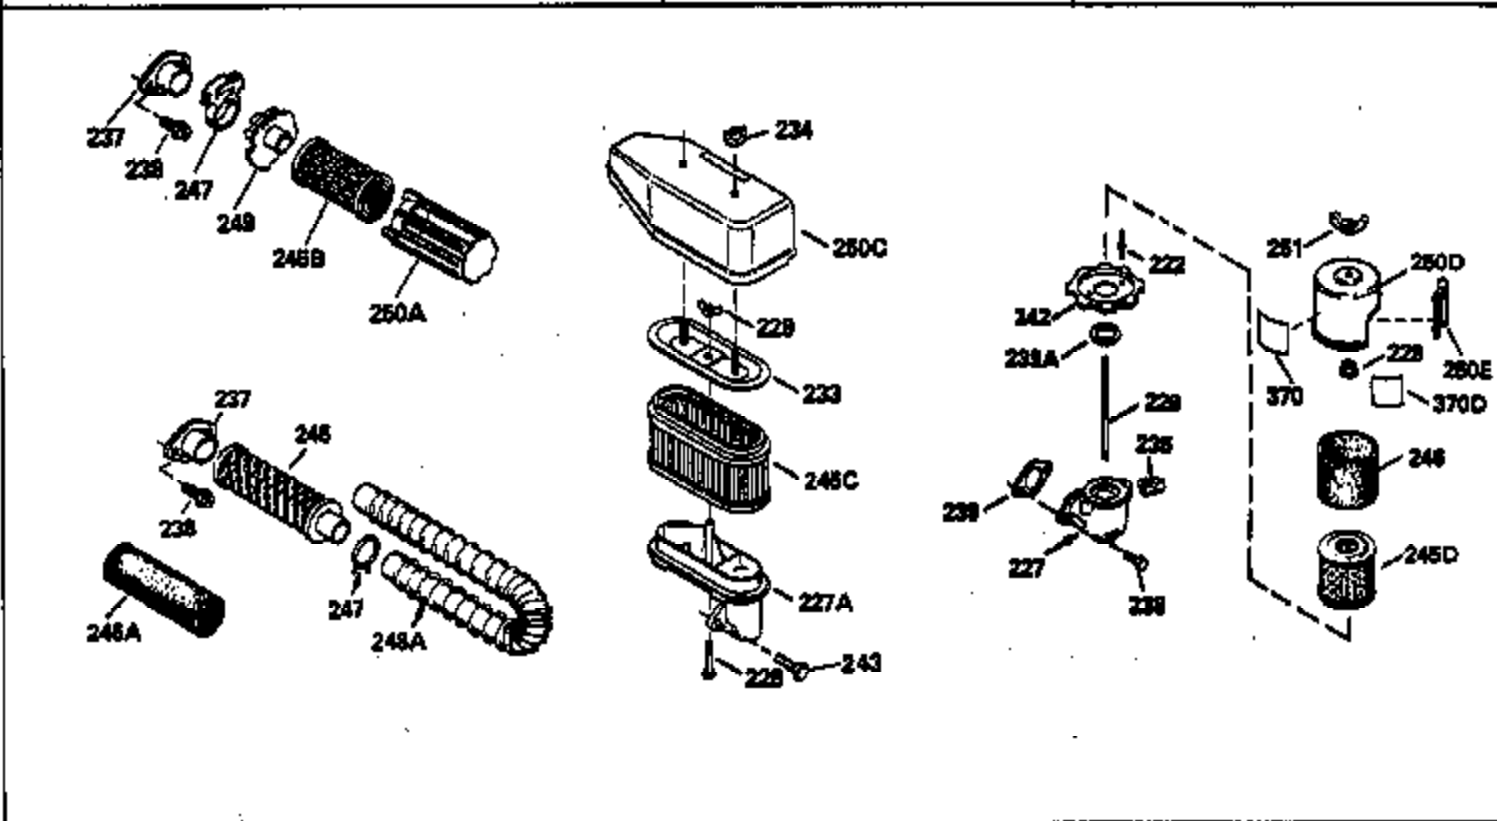

ILLUSTRATION SHOWS TYPICAL PARTS ONLY. ORDER BY PART NUMBER. PARTS NOT LISTED ARE SUPPLIED BY OEM.

Engine Parts List #2

Ref #	Part Number	Qty	Description
153	35623		Guide, Push rod
237	32971		Adapter, Air cleaner
238	650709		Screw, 10-32 x 7/16"
239	35815		* Gasket, Air cleaner
243	650899		Screw, 10-32 x 2-3/32"
245A	35500		Air Cleaner Filter
247	35505		Clamp, Air cleaner
287	650884		Screw, 8-32 x 1/2"
299	650900		Clip, "U" Type nut, 10-32
301A	35355		Cap, Fuel
327	35392		Plug, Starter
347	650898		Screw, 10-32 x 27/32"
370F	34387		Decal, Instruction (optional)
430	730574		Optional Screen Kit (Incl.370F,431,43 2,433)
431	35596		Debris Screen (Optional)
432	35597		Debris Screen Bracket (Optional)
433	650910		Screw, 8-32 x 1/4" (Optional)