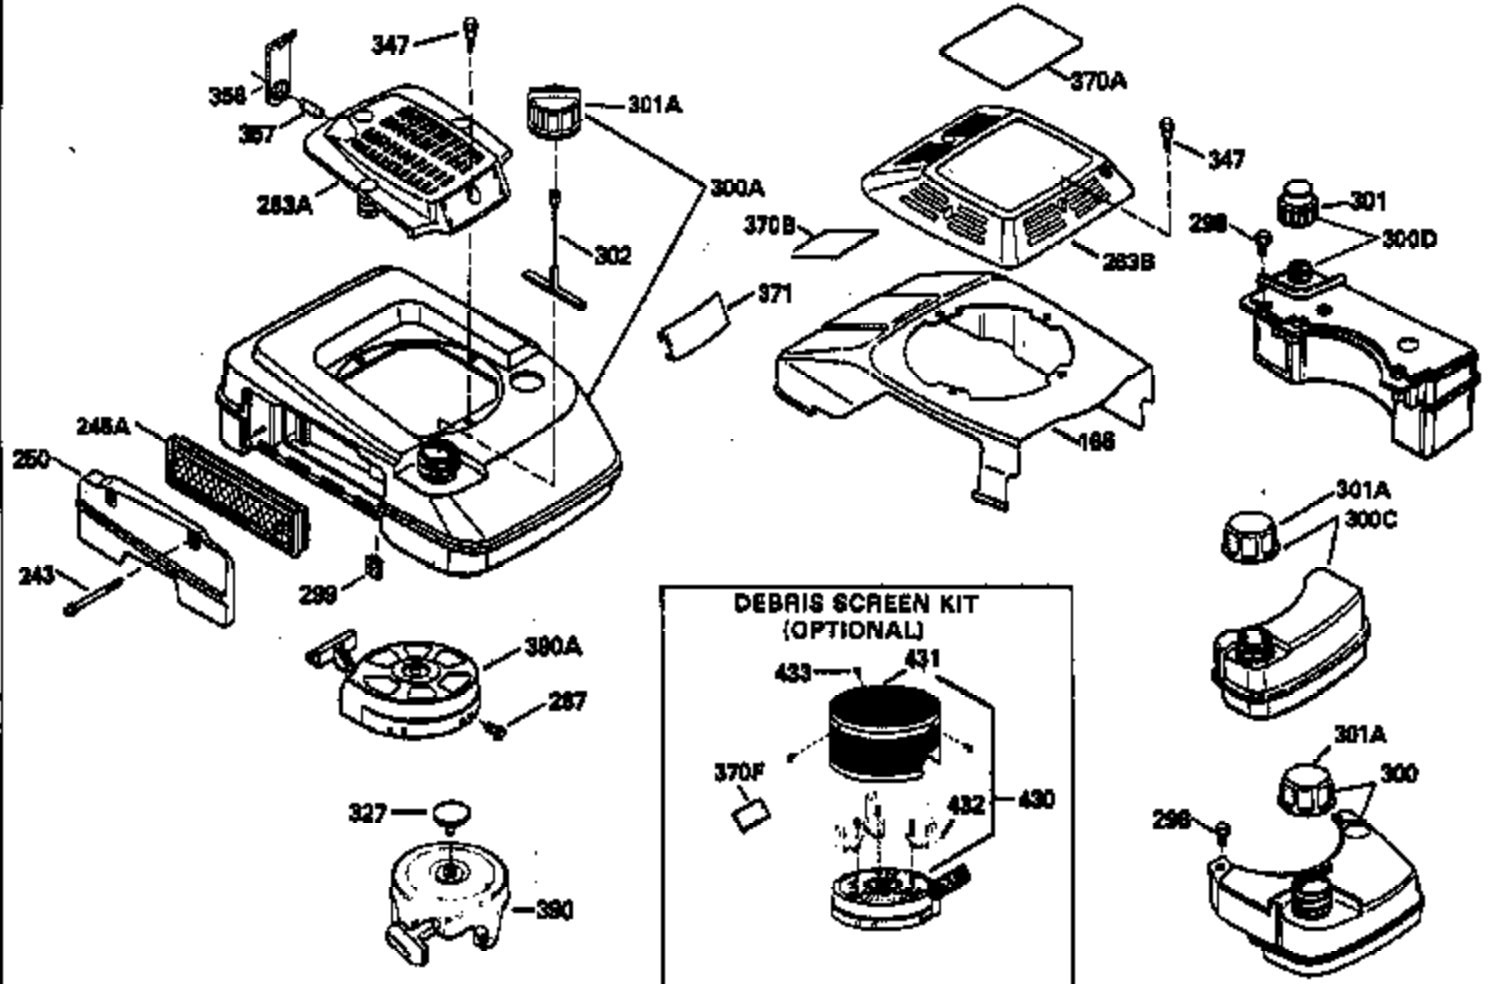

ILLUSTRATION SHOWS TYPICAL PARTS ONLY. ORDER BY PART NUMBER. PARTS NOT LISTED ARE SUPPLIED BY OEM.

Engine Parts List #2

Ref #	Part Number	Qty	Description
153	35623		Guide, Push rod
237	32971		Adapter, Air cleaner
238	650709		Screw, 10-32 x 7/16"
239	35815		* Gasket, Air cleaner
243	650899		Screw, 10-32 x 2-3/32"
245A	35500		Air Cleaner Filter
247	35505		Clamp, Air cleaner
287	650884		Screw, 8-32 x 1/2"
299	650900		Clip, "U" Type nut, 10-32
301A	35355		Cap, Fuel
327	35392		Plug, Starter
347	650898		Screw, 10-32 x 27/32"
370F	34387		Decal, Instruction (optional)
430	730574		Optional Screen Kit (Incl.370F,431,43 2,433)
431	35596		Debris Screen (Optional)
432	35597		Debris Screen Bracket (Optional)
433	650910		Screw, 8-32 x 1/4" (Optional)