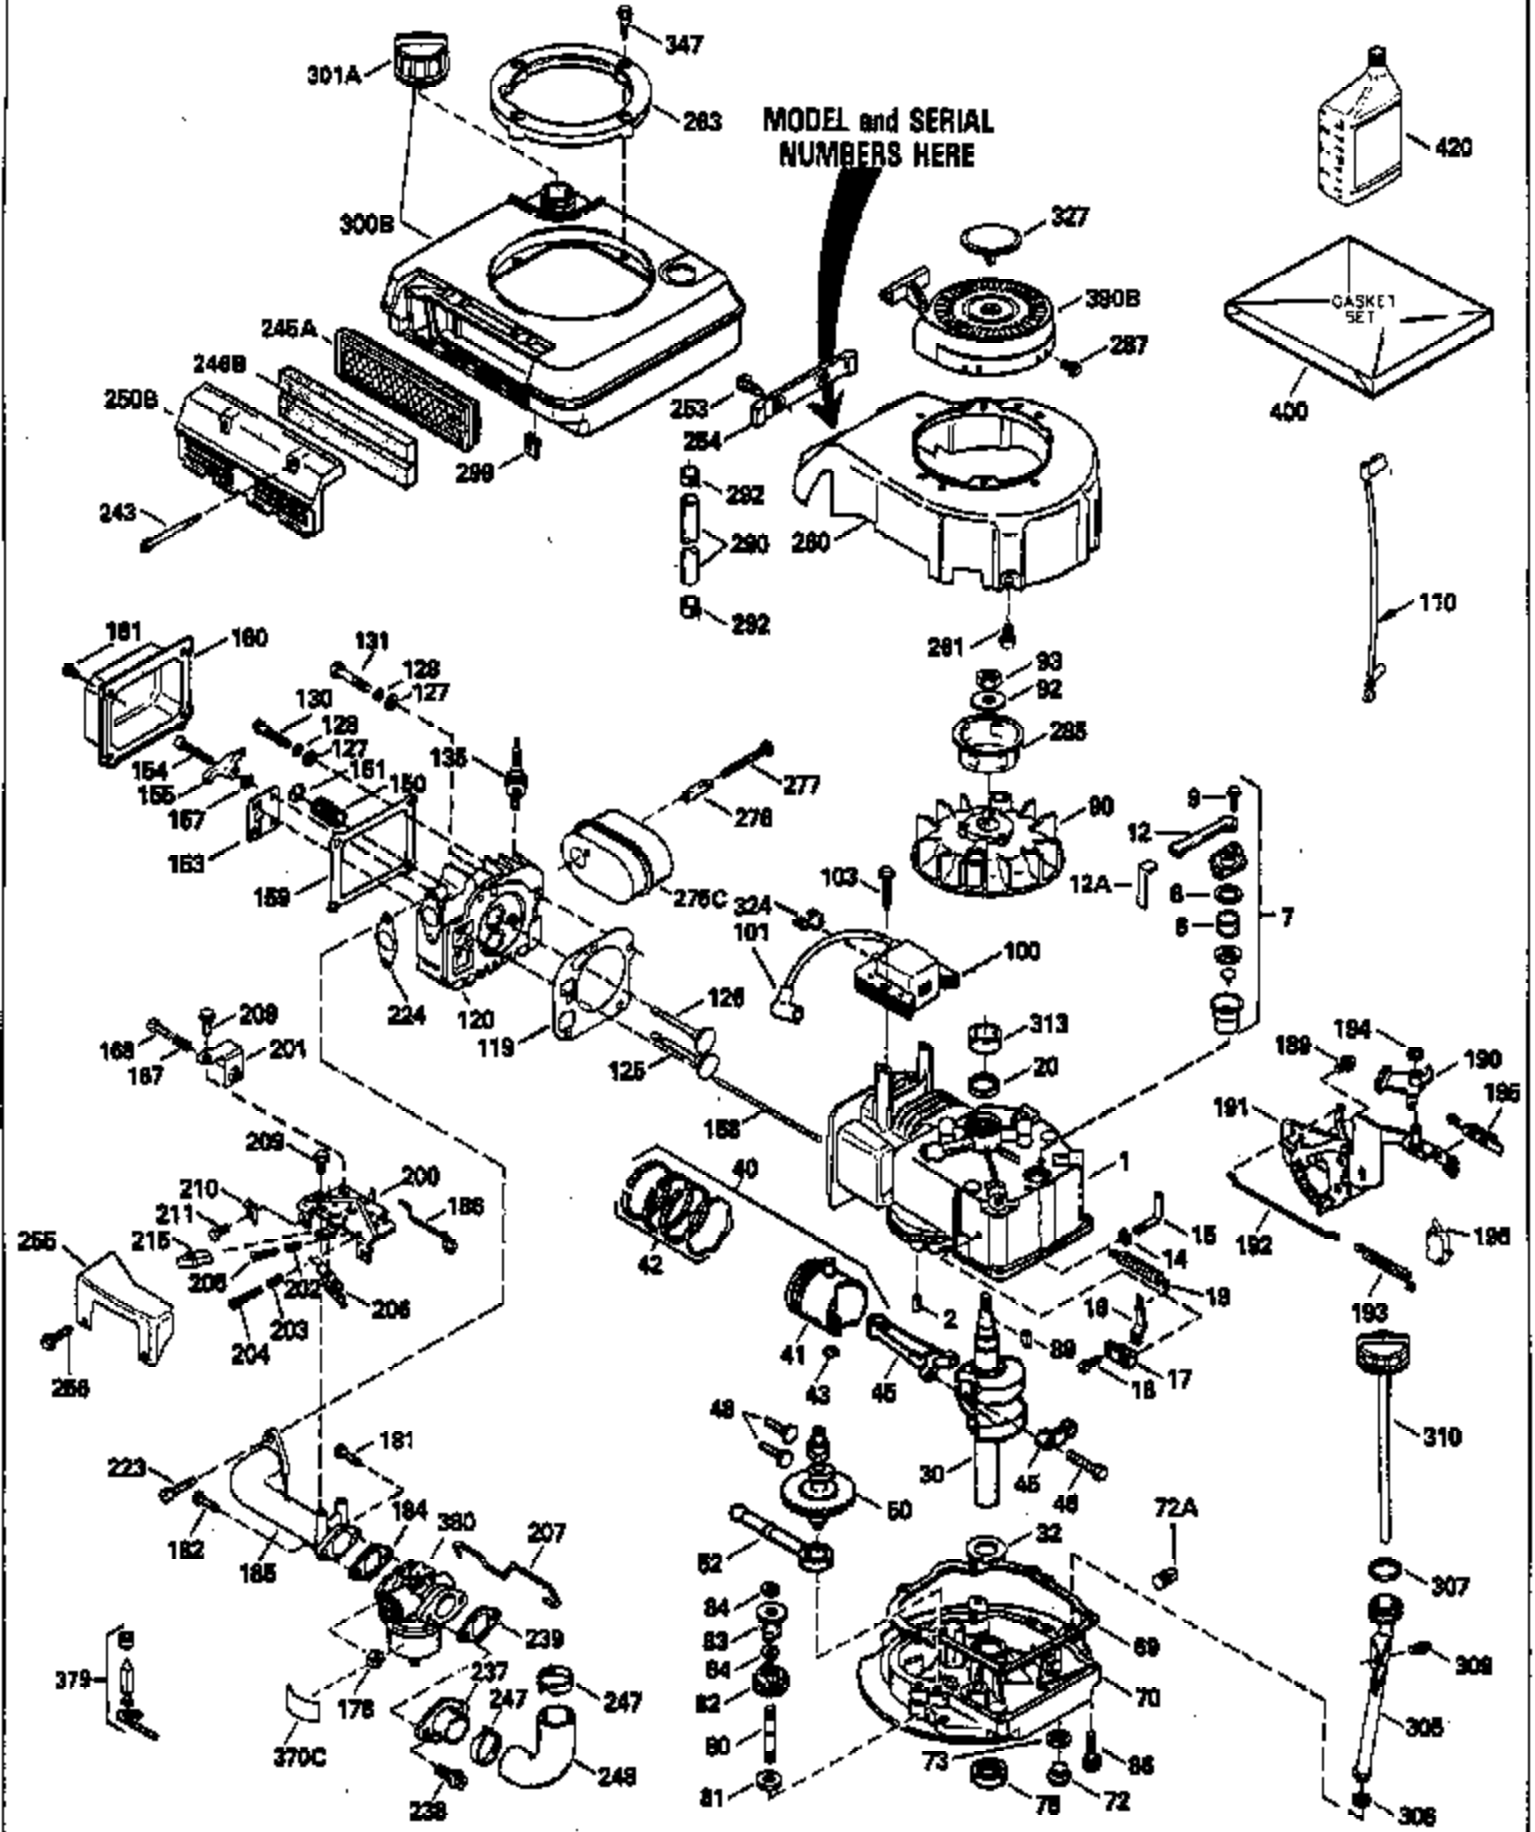

ILLUSTRATION SHOWS TYPICAL PARTS ONLY. ORDER BY PART NUMBER. PARTS NOT LISTED ARE SUPPLIED BY OEM.

Engine Parts List #1

Ref #	Part Number	Qty	Description
1	35613		Cylinder (Incl. 2 & 20) (2-1/2" Bore)
2	26727		Pin, Dowel
6	33734		Element, Breather
7	34214A		Breather Assy. (Incl. 6, 8, 9, 12 & 12 A)
8	33735		* Gasket, Breather
9	30200		Screw, 10-24 x 9/16"
12	35496		Tube, Breather
14	28277		Washer, Flat
15	30589		Rod, Governor (Incl. 14)
16	31383A		Lever, Governor
17	31335		Clamp, Governor lever
18	650548		Screw, 8-32 x 5/16"
19	33578		Spring, Governor
20	32600		Seal, Oil
30	35743		Crankshaft
40	34514		Piston, Pin & Ring Set (Std.) (2-1/2" Bore)
40	34515		Piston, Pin & Ring Set (.010" OS)
40	34516		Piston, Pin & Ring Set (.020" OS)
41	32538B		Piston & Pin Ass'y. (Std.) (Incl. 43) (2-1/2")
41	32548B		Piston & Pin Ass'y. (.010" OS) (Incl. 43)
41	32549B		Piston & Pin Ass'y. (.020" OS) (Incl. 43)
42	28986		Ring Set, Piston (Std.)
42	28987		Ring Set, Piston (.010" OS)
42	28988		Ring Set, Piston (.020" OS)
43	20381		Ring, Piston pin retaining
45	30963B		Rod Assy., Connecting (Incl. 46)
46	32610A		Bolt, Connecting rod
48	35616		Valve, Lifter
50	33553		Camshaft (MCR)
52	29914		Pump Assy., Oil
69	35261		* Gasket, Mounting flange
70	35717		Mounting Flange (Incl. 72, 75 & 80)
72	30572		Plug, Oil drain (Incl. 73)
73	28833		* Drain Plug Gasket (Do not use w/plastic plug)
75	27897		Seal, Oil
80	30574		Shaft, Governor
81	30590A		Washer, Flat
82	30591		Gear Assy., Governor (Incl. 81)
83	30588A		Spool, Governor
84	29193		Ring, Retaining
86	650488		Screw, 1/4-20 x 1-1/4"
89	611004		Key, Flywheel
90	611112		Flywheel
92	650815		Washer, Belleville
93	650816		Nut, Flywheel
100	34443A		Solid State Assy.
101	610118		Cover, Spark Plug
103	650814		Screw, Torx T-15, 10-24 x 1"
110	34961		Ground Wire
119	35617		* Gasket, Cylinder head
120	35630		Head Cylinder
125	35621		Exhaust Valve (Std.) (Incl. 151)
125	35622		Exhaust Valve (1/32" OS) (Incl. 151)
126	35619		Intake Valve (Std.) (Incl. 151)
126	35620		Intake Valve (1/32" OS) (Incl. 151)
127	650691		Washer, Flat
128	650690		Washer, Belleville
130	650912		Screw, 5/16-18 x 1-1/2"