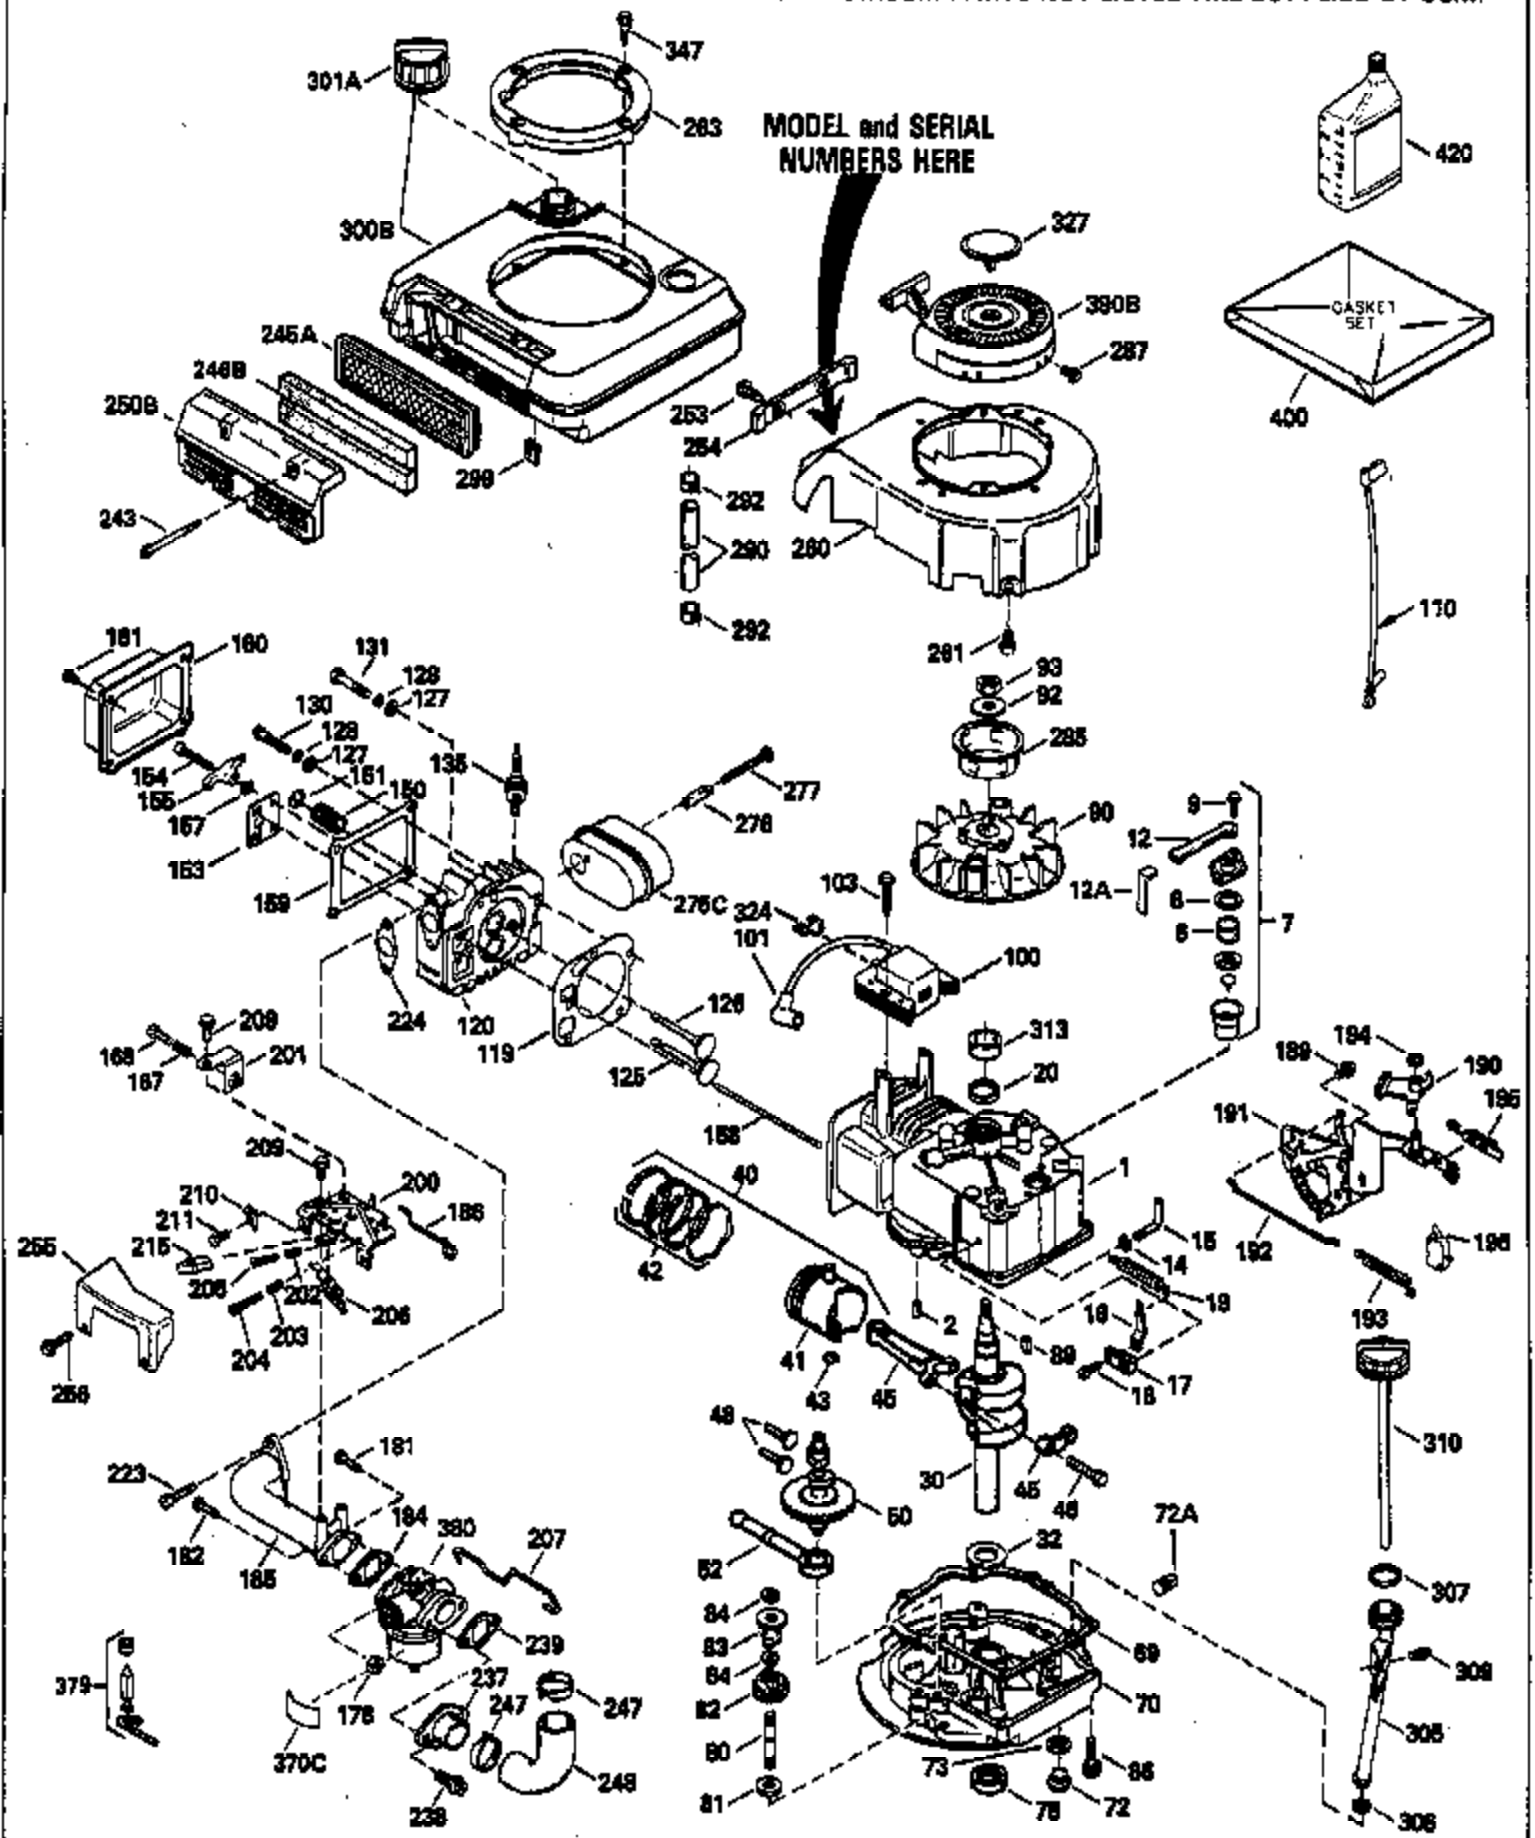

ILLUSTRATION SHOWS TYPICAL PARTS ONLY. ORDER BY PART NUMBER. PARTS NOT LISTED ARE SUPPLIED BY OEM.

Ref #	Part Number	Qty	Description
1	35613		Cylinder (Incl. 2 & 20) (2-1/2" Bore)
2	26727		Pin, Dowel
6	33734		Element, Breather
7	34214A		Breather Assy. (Incl. 6, 8, 9, 12 & 12 A)
8	33735		* Gasket, Breather
9	30200		Screw, 10-24 x 9/16"
12	35496		Tube, Breather
14	28277		Washer, Flat
15	30589		Rod, Governor (Incl. 14)
16	31383A		Lever, Governor
17	31335		Clamp, Governor lever
18	650548		Screw, 8-32 x 5/16"
19	33578		Spring, Governor
20	32600		Seal, Oil
30	35749		Crankshaft
40	34514		Piston, Pin & Ring Set (Std.) (2-1/2" Bore)
40	34515		Piston, Pin & Ring Set (.010" OS)
40	34516		Piston, Pin & Ring Set (.020" OS)
41	32538B		Piston & Pin Ass'y. (Std.) (Incl. 43) (2-1/2")
41	32548B		Piston & Pin Ass'y. (.010" OS) (Incl. 43)
41	32549B		Piston & Pin Ass'y. (.020" OS) (Incl. 43)
42	28986		Ring Set, Piston (Std.)
42	28987		Ring Set, Piston (.010" OS)
42	28988		Ring Set, Piston (.020" OS)
43	20381		Ring, Piston pin retaining
45	30963B		Rod Assy., Connecting (Incl. 46)
46	32610A		Bolt, Connecting rod
48	35616		Valve, Lifter
50	33553		Camshaft (MCR)
52	29914		Pump Assy., Oil
69	35261		* Gasket, Mounting flange
70	34311C		Mounting Flange (Incl. 72, 72A, 75 & 80)
72	30572		Plug, Oil drain (Incl. 73)
73	28833		* Drain Plug Gasket (Do not use w/plastic plug)
75	27897		Seal, Oil
80	30574		Shaft, Governor
81	30590A		Washer, Flat
82	30591		Gear Assy., Governor (Incl. 81)
83	30588A		Spool, Governor
84	29193		Ring, Retaining
86	650488		Screw, 1/4-20 x 1-1/4"
89	611004		Key, Flywheel
90	611112		Flywheel
92	650815		Washer, Belleville
93	650816		Nut, Flywheel
100	34443A		Solid State Assy.
101	610118		Cover, Spark Plug
103	650814		Screw, Torx T-15, 10-24 x 1"
110	34961		Ground Wire
119	35617		* Gasket, Cylinder head
120	35630		Head Cylinder
125	35621		Exhaust Valve (Std.) (Incl. 151)
125	35622		Exhaust Valve (1/32" OS) (Incl. 151)
126	35619		Intake Valve (Std.) (Incl. 151)
126	35620		Intake Valve (1/32" OS) (Incl. 151)
127	650691		Washer, Flat
128	650690		Washer, Belleville
130	650912		Screw, 5/16-18 x 1-1/2"