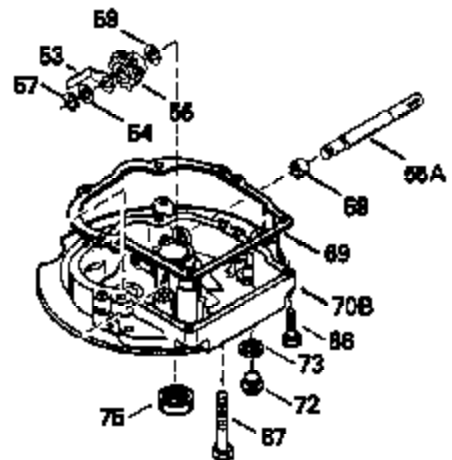

ILLUSTRATION SHOWS TYPICAL PARTS ONLY. ORDER BY PART NUMBER. PARTS NOT LISTED ARE SUPPLIED BY OEM.

Ref #	Part Number	Qty	Description
69	35261		* Gasket, Mounting flange
72	30572		Plug, Oil drain (Incl. 73)
73	28833		* Drain Plug Gasket (Do not use w/plastic plug)
75	27897		Seal, Oil
86	650488		Screw, 1/4-20 x 1-1/4"
103	650814		Screw, Torx T-15, 10-24 x 1"
153	35623		Guide, Push rod
264	650918		Screw, Torx T30, 1/4-20 x 1-7/32"
266	650917		Stud, Manifold
266A	29752		Nut & Lockwasher, 1/4-28
270	35720		Manifold Assy., Exhaust
275A	391028		Muffler
277	650697A		Screw, 5/16-18 x 2-1/2"
325	29443		Clip, Fuel line