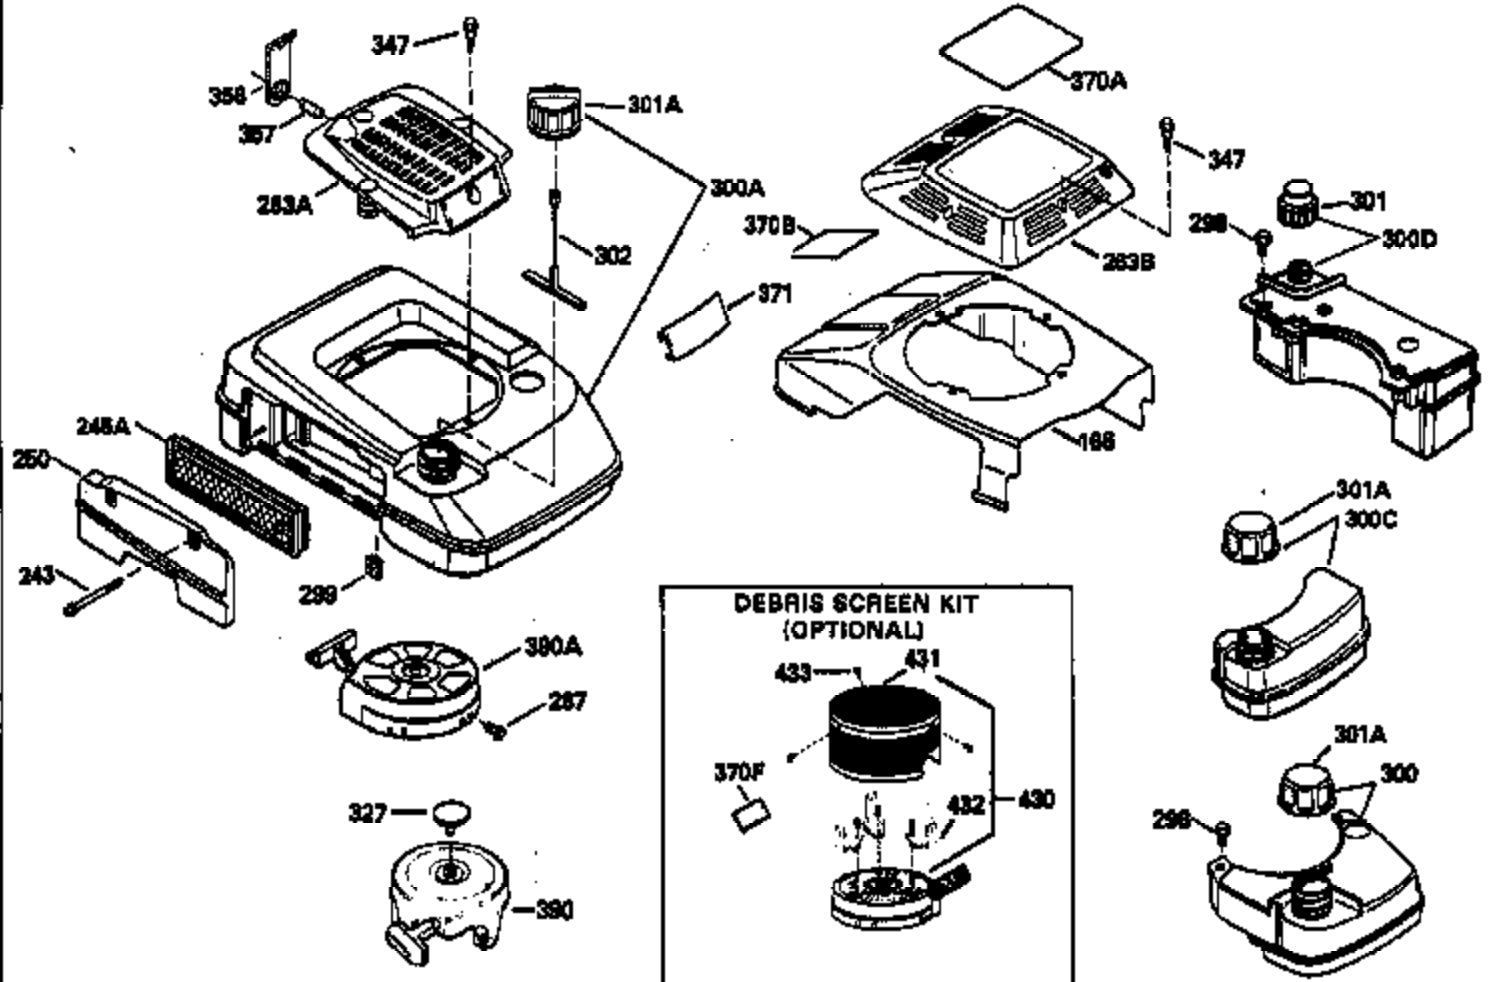

ILLUSTRATION SHOWS TYPICAL PARTS ONLY. ORDER BY PART NUMBER. PARTS NOT LISTED ARE SUPPLIED BY OEM.

Engine Parts List #2

Ref #	Part Number	Qty	Description
153	35623		Guide, Push rod
237	32971		Adapter, Air cleaner
238	650709		Screw, 10-32 x 7/16"
239	35815		* Gasket, Air cleaner
243	650899		Screw, 10-32 x 2-3/32"
245A	35500		Air Cleaner Filter
247	35505		Clamp, Air cleaner
287	650884		Screw, 8-32 x 1/2"
299	650900		Clip, "U" Type nut, 10-32
301A	35355		Cap, Fuel
327	35392		Plug, Starter
347	650898		Screw, 10-32 x 27/32"
357	34985		Retainer, Starter rope
370F	34387		Decal, Instruction (optional)
430	730574		Optional Screen Kit (Incl.370F,431,43 2,433)
431	35596		Debris Screen (Optional)
432	35597		Debris Screen Bracket (Optional)
433	650910		Screw, 8-32 x 1/4" (Optional)