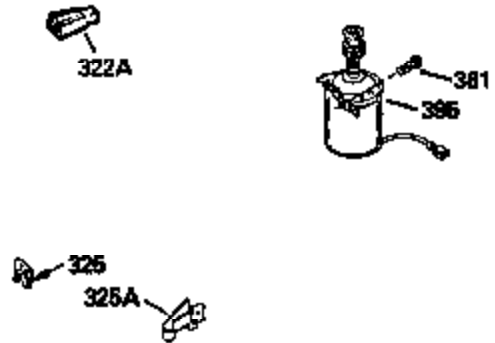

ILLUSTRATION SHOWS TYPICAL PARTS ONLY. ORDER BY PART NUMBER. PARTS NOT LISTED ARE SUPPLIED BY OEM.

Ref #	Part Number	Qty	Description
69	35261		* Gasket, Mounting flange
72	30572		Plug, Oil drain (Incl. 73)
73	28833		* Drain Plug Gasket (Do not use w/plastic plug)
75	27897		Seal, Oil
86	650488		Screw, 1/4-20 x 1-1/4"
103	650814		Screw, Torx T-15, 10-24 x 1"
153	35623		Guide, Push rod
215	32410		Knob, Speed control
264	650918		Screw, Torx T30, 1/4-20 x 1-7/32"
266A	29752		Nut & Lockwasher, 1/4-28
266	650917		Stud, Manifold
270	35720		Manifold Assy., Exhaust
275A	391028		Muffler
277	650697A		Screw, 5/16-18 x 2-1/2"
325	29443		Clip, Fuel line