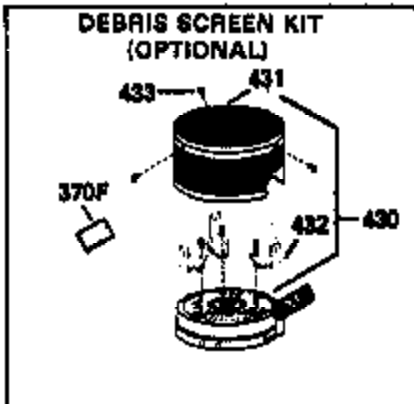

ILLUSTRATION SHOWS TYPICAL PARTS ONLY. ORDER BY PART NUMBER. PARTS NOT LISTED ARE SUPPLIED BY OEM.