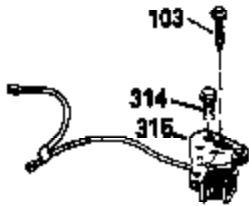

ILLUSTRATION SHOWS TYPICAL PARTS ONLY. ORDER BY PART NUMBER. PARTS NOT LISTED ARE SUPPLIED BY OEM.

Ref #	Part Number	Qty	Description
69	35261		* Gasket, Mounting flange
72	30572		Plug, Oil drain (Incl. 73)
73	28833		* Drain Plug Gasket (Do not use w/plastic plug)
75	27897		Seal, Oil
86	650488		Screw, 1/4-20 x 1-1/4"
103	650814		Screw, Torx T-15, 10-24 x 1"
153	35623		Guide, Push rod
215	32410		Knob, Speed control
264	650918		Screw, Torx T30, 1/4-20 x 1-7/32"
266A	29752		Nut & Lockwasher, 1/4-28
266	650917		Stud, Manifold
270	35720		Manifold Assy., Exhaust
275A	391028		Muffler
277	650697A		Screw, 5/16-18 x 2-1/2"
325	29443		Clip, Fuel line