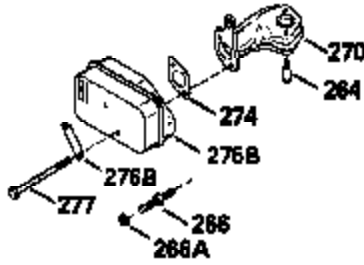

ILLUSTRATION SHOWS TYPICAL PARTS ONLY. ORDER BY PART NUMBER. PARTS NOT LISTED ARE SUPPLIED BY OEM.

Ref #	Part Number	Qty	Description
69	35261		* Gasket, Mounting flange
72	30572		Plug, Oil drain (Incl. 73)
73	28833		* Drain Plug Gasket (Do not use w/plastic plug)
75	27897		Seal, Oil
86	650488		Screw, 1/4-20 x 1-1/4"
103	650814		Screw, Torx T-15, 10-24 x 1"
153	35623		Guide, Push rod
215	32410		Knob, Speed control
264	650918		Screw, Torx T30, 1/4-20 x 1-7/32"
266A	29752		Nut & Lockwasher, 1/4-28
266	650917		Stud, Manifold
270	35720		Manifold Assy., Exhaust
275A	391028		Muffler
277	650697A		Screw, 5/16-18 x 2-1/2"
325	29443		Clip, Fuel line