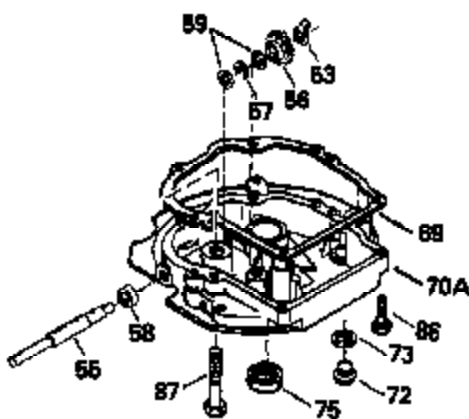

ILLUSTRATION SHOWS TYPICAL PARTS ONLY. ORDER BY PART NUMBER. PARTS NOT LISTED ARE SUPPLIED BY OEM.

Ref #	Part Number	Qty	Description
69	35261		* Gasket, Mounting flange
72	30572		Plug, Oil drain (Incl. 73)
73	28833		* Drain Plug Gasket (Do not use w/plastic plug)
75	27897		Seal, Oil
86	650488		Screw, 1/4-20 x 1-1/4"
103	650814		Screw, Torx T-15, 10-24 x 1"
153	35623		Guide, Push rod
215	32410		Knob, Speed control
264	650918		Screw, Torx T30, 1/4-20 x 1-7/32"
266A	29752		Nut & Lockwasher, 1/4-28
266	650917		Stud, Manifold
270	35720		Manifold Assy., Exhaust
275A	391028		Muffler
277	650697A		Screw, 5/16-18 x 2-1/2"
325	29443		Clip, Fuel line