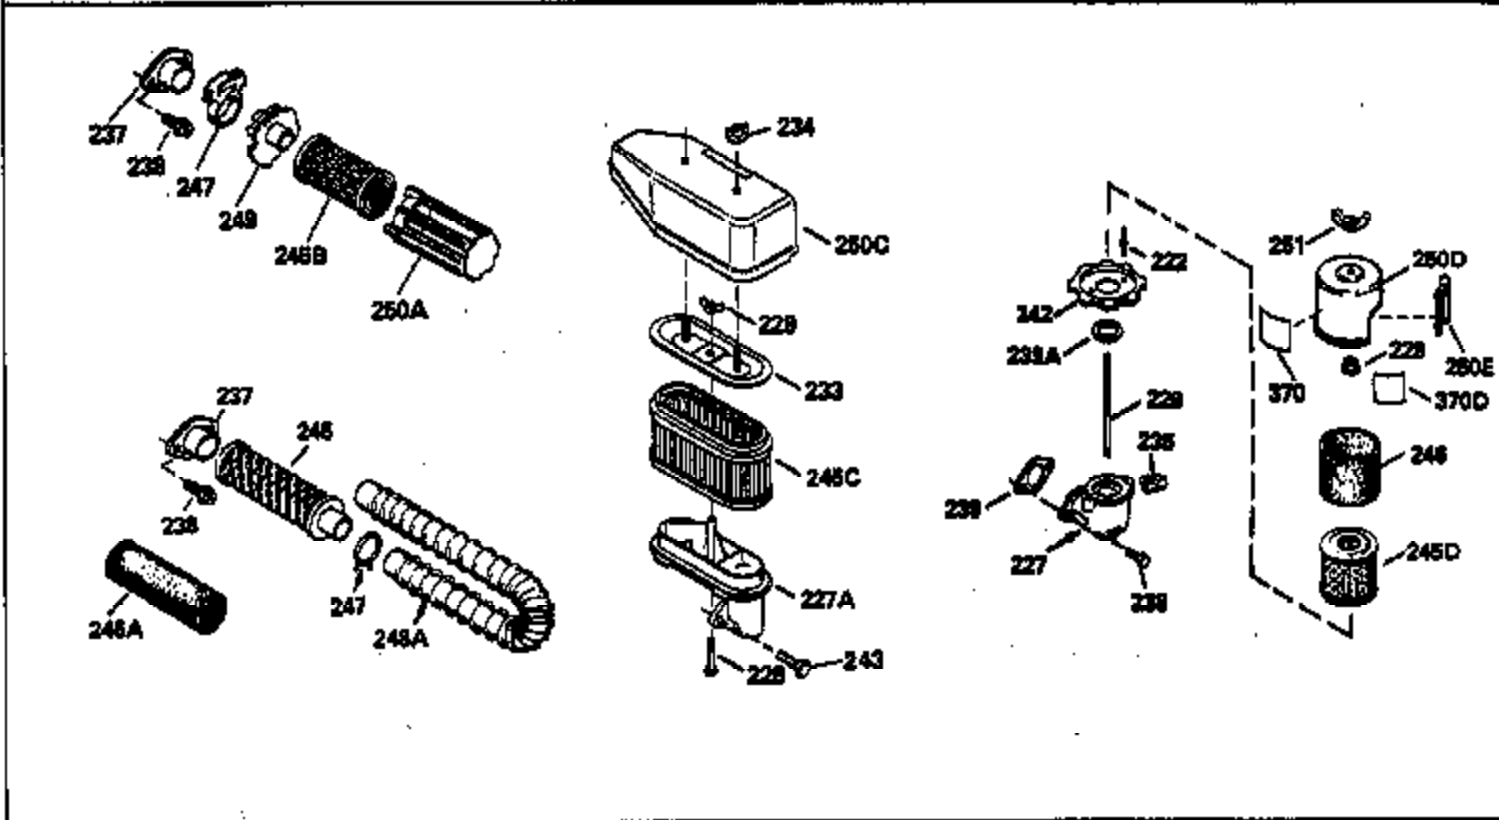

ILLUSTRATION SHOWS TYPICAL PARTS ONLY. ORDER BY PART NUMBER. PARTS NOT LISTED ARE SUPPLIED BY OEM.

Ref #	Part Number	Qty	Description
153	35623		Guide, Push rod
215	32410		Knob, Speed control
237	32971		Adapter, Air cleaner
238	650709		Screw, 10-32 x 7/16"
239	35815		* Gasket, Air cleaner
245B	35066		Air Cleaner Filter
247	35068		Clamp, Air cleaner
249	35067		Collar, Air cleaner
250A	35065		Cover, Air cleaner
287	650884		Screw, 8-32 x 1/2"
298	28763		Screw, 10-32 x 35/64"
300	34369A		Fuel Tank (Incl. 292 & 301)
301A	35355		Cap, Fuel
302	35480		Retainer, Fuel cap
327	35392		Plug, Starter
357	34985		Retainer, Starter rope
358	35168		Bracket Assy., Rope guide
370F	34387		Decal, Instruction (optional)
430	730574		Optional Screen Kit (Incl.370F,431,43 2,433)
431	35596		Debris Screen (Optional)
432	35597		Debris Screen Bracket (Optional)
433	650910		Screw, 8-32 x 1/4" (Optional)