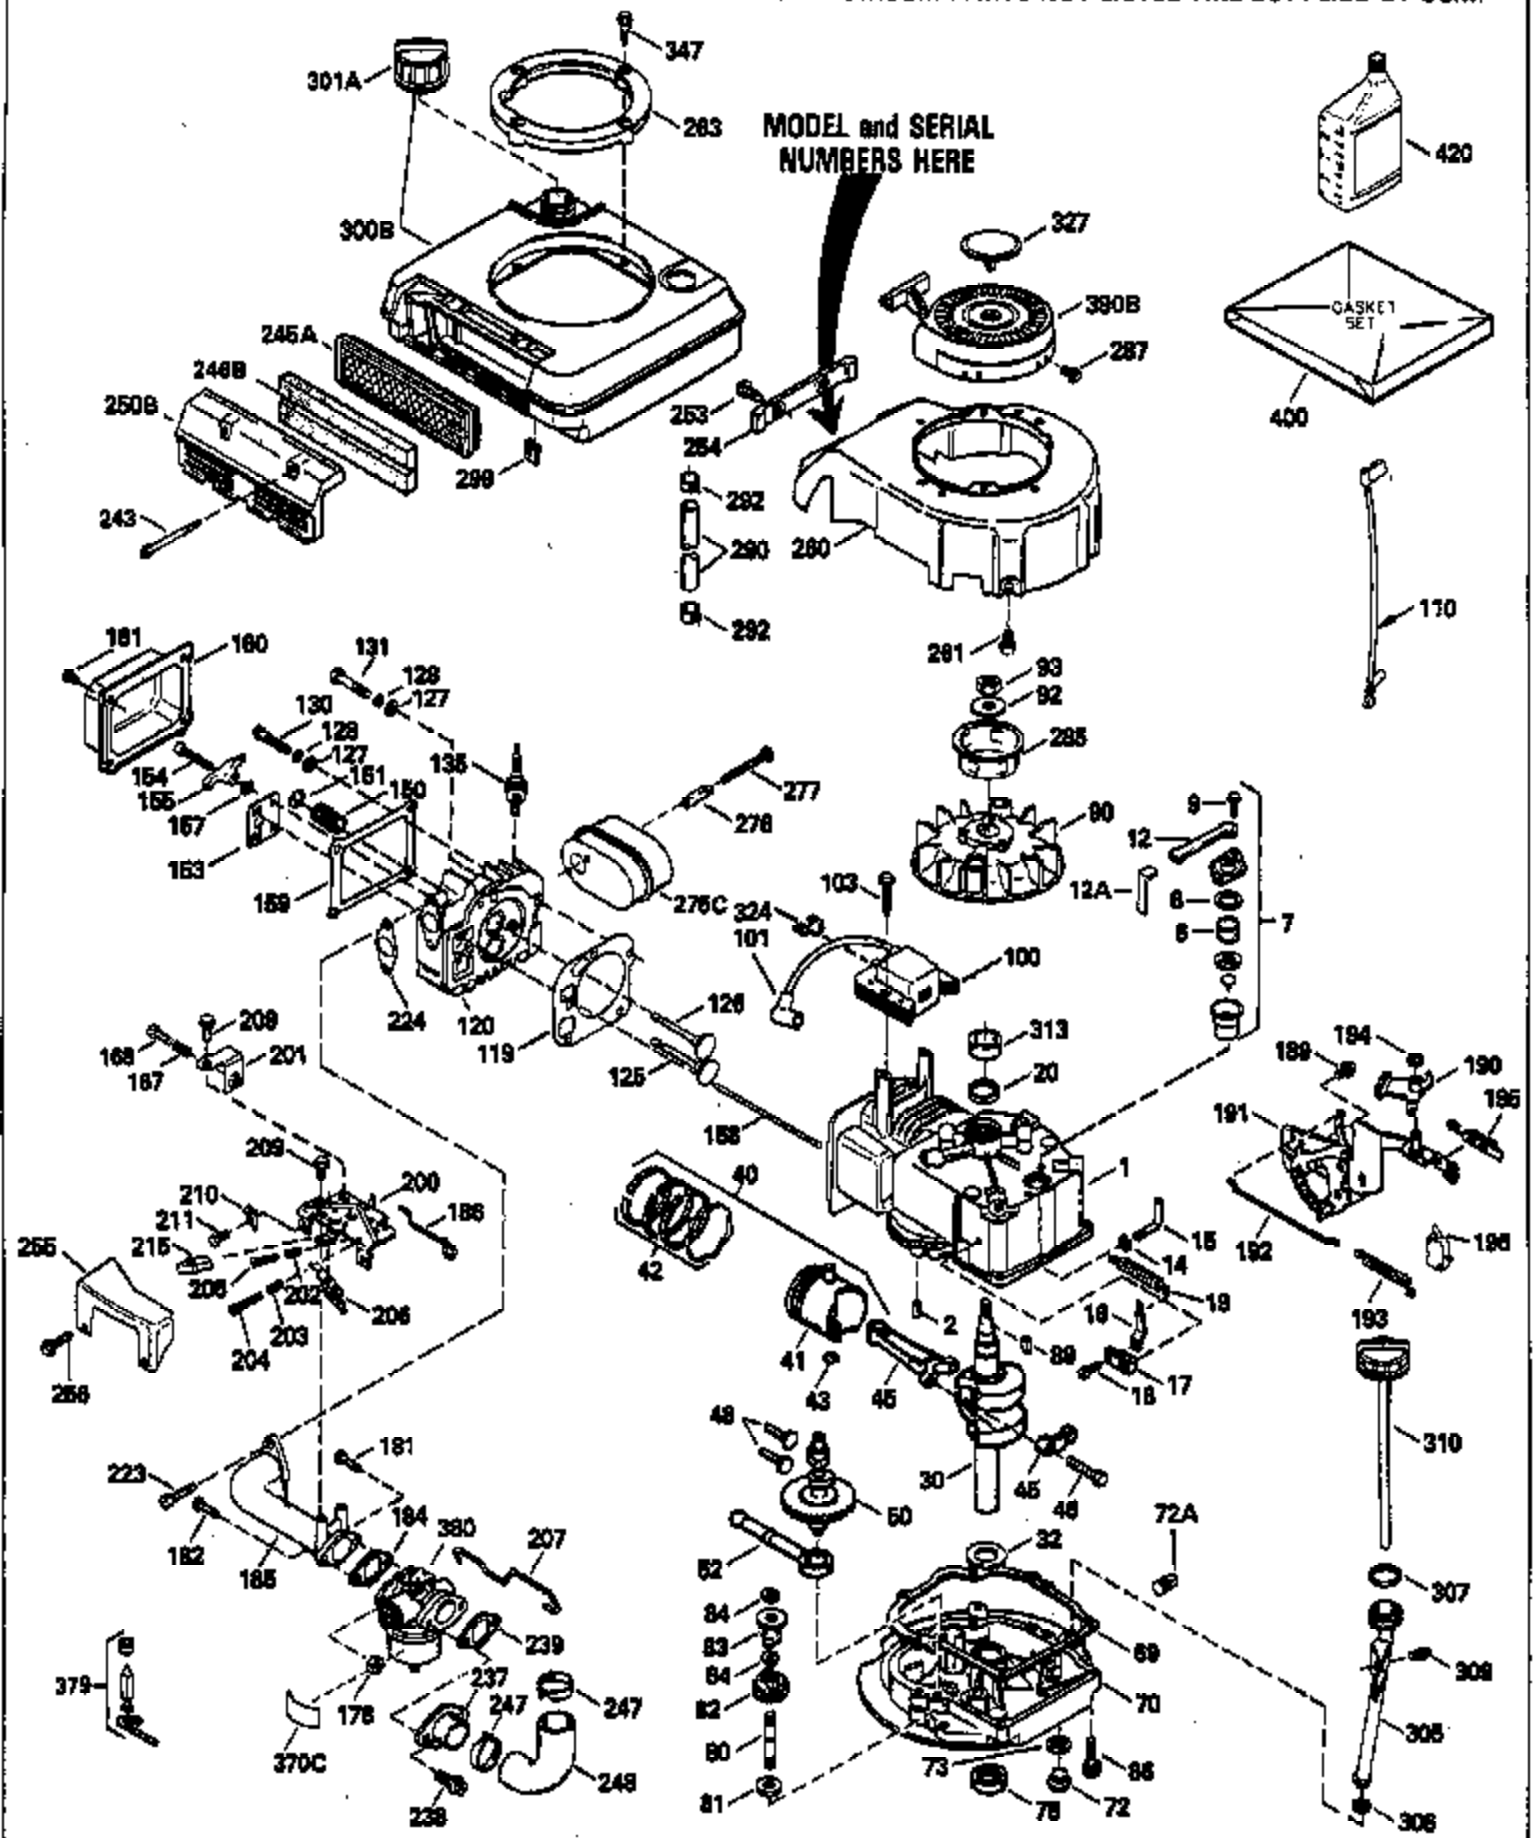

ILLUSTRATION SHOWS TYPICAL PARTS ONLY. ORDER BY PART NUMBER. PARTS NOT LISTED ARE SUPPLIED BY OEM.

Ref #	Part Number	Qty	Description
1	35613		Cylinder (Incl. 2 & 20) (2-1/2" Bore)
2	26727		Pin, Dowel
6	33734		Element, Breather
7	34214A		Breather Assy. (Incl. 6, 8, 9, 12 & 12 A)
8	33735		* Gasket, Breather
9	30200		Screw, 10-24 x 9/16"
12	33886		Tube, Breather
12A	34695		Elbow, Breather tube
14	28277		Washer, Flat
15	30589		Rod, Governor (Incl. 14)
16	31383A		Lever, Governor
17	31335		Clamp, Governor lever
18	650548		Screw, 8-32 x 5/16"
19	33578		Spring, Governor
20	32600		Seal, Oil
30	35614		Crankshaft
32	32323		Washer, Thrust NOTE: This thrust washer maynot be required if a new crankshafthas been installed. Check the proper Mechanic's Handbook for acceptable end play. Use this .010" thrust washer if excess end play is measured.
40	34514		Piston, Pin & Ring Set (Std.) (2-1/2" Bore)
40	34515		Piston, Pin & Ring Set (.010" OS)
40	34516		Piston, Pin & Ring Set (.020" OS)
41	32538B		Piston & Pin Ass'y. (Std.)(Incl. 43) (2-1/2")
41	32548B		Piston & Pin Ass'y. (.010" OS) (Incl. 43)
41	32549B		Piston & Pin Ass'y. (.020" OS) (Incl. 43)
42	28986		Ring Set, Piston (Std.)
42	28987		Ring Set, Piston (.010" OS)
42	28988		Ring Set, Piston (.020" OS)
43	20381		Ring, Piston pin retaining
45	30963B		Rod Assy., Connecting (Incl. 46)
46	32610A		Bolt, Connecting rod
48	35616		Valve, Lifter
50	33553		Camshaft (MCR)
52	29914		Pump Assy., Oil
69	35261		* Gasket, Mounting flange
70	34311C		Mounting Flange (Incl. 72, 72A, 75 & 80)
72	30572		Plug, Oil drain (Incl. 73)
73	28833		* Drain Plug Gasket (Do not use w/plast ic plug)
75	27897		Seal, Oil
80	30574		Shaft, Governor
81	30590A		Washer, Flat
82	30591		Gear Assy., Governor (Incl. 81)
83	30588A		Spool, Governor
84	29193		Ring, Retaining
86	650488		Screw, 1/4-20 x 1-1/4"
89	611004		Key, Flywheel
90	611112		Flywheel
92	650815		Washer, Belleville
93	650816		Nut, Flywheel
100	34443A		Solid State Assy.
101	610118		Cover, Spark Plug
103	650814		Screw, Torx T-15, 10-24 x 1"
110	34961		Ground Wire
119	35617		* Gasket, Cylinder head
120	35630		Head Cylinder
125	35621		Exhaust Valve (Std.) (Incl. 151)