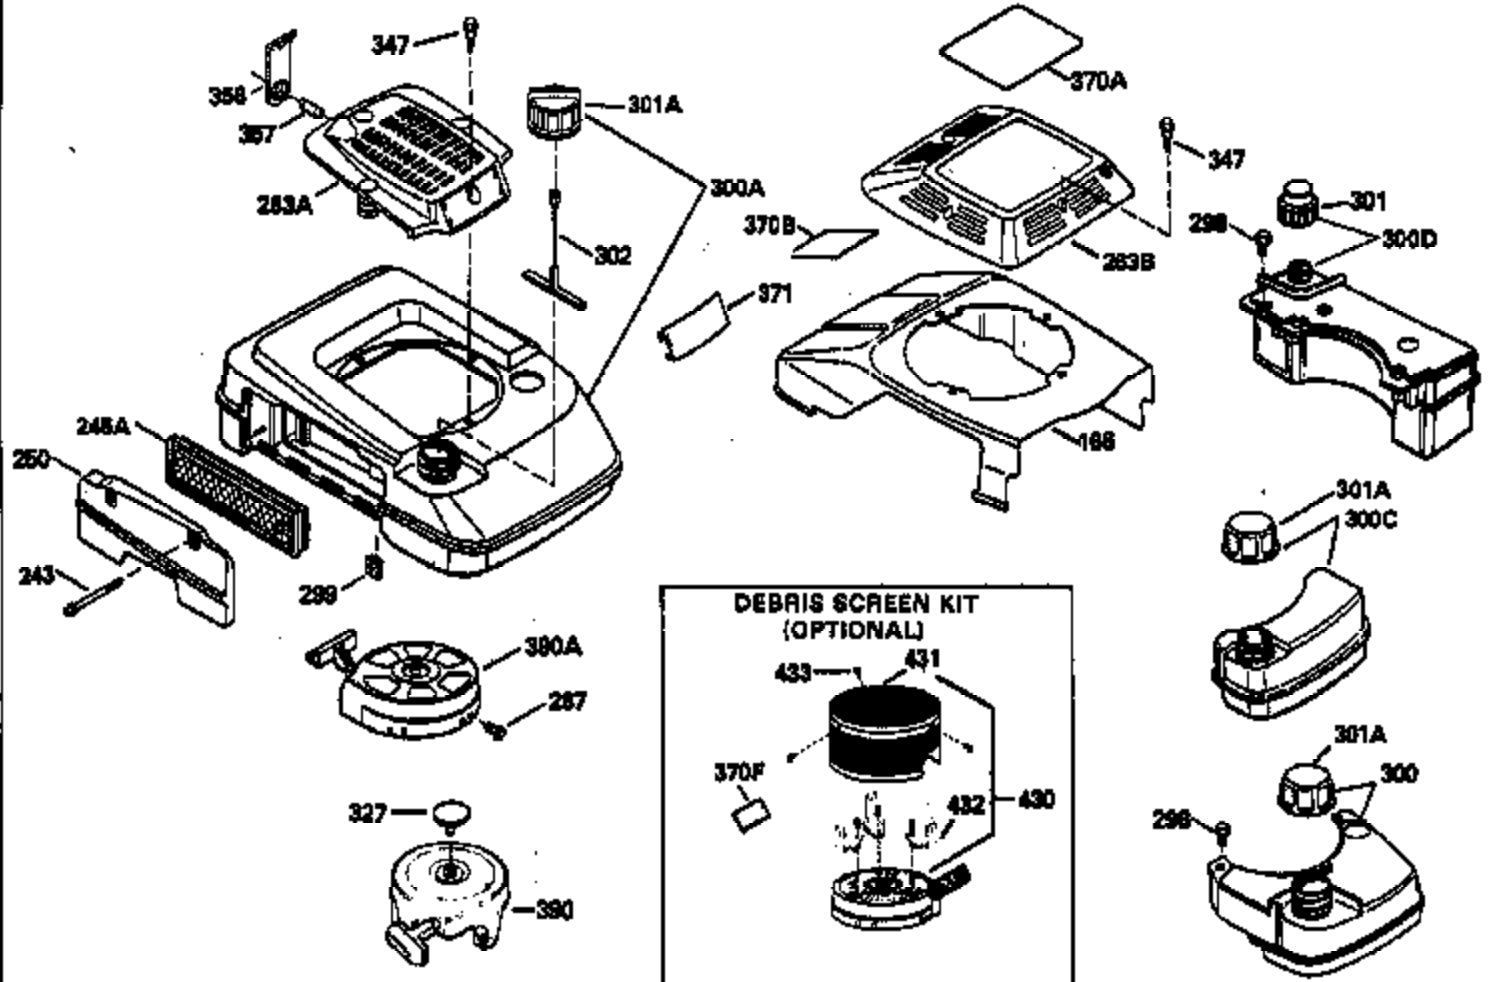

ILLUSTRATION SHOWS TYPICAL PARTS ONLY. ORDER BY PART NUMBER. PARTS NOT LISTED ARE SUPPLIED BY OEM.

Engine Parts List #2

Ref #	Part Number	Qty	Description
153	35623		Guide, Push rod
215	32410		Knob, Speed control
237	32971		Adapter, Air cleaner
238	650709		Screw, 10-32 x 7/16"
239	35815		* Gasket, Air cleaner
245B	35066		Air Cleaner Filter
247	35068		Clamp, Air cleaner
249	35067		Collar, Air cleaner
250A	35065		Cover, Air cleaner
287	650884		Screw, 8-32 x 1/2"
298	28763		Screw, 10-32 x 35/64"
300	34369A		Fuel Tank (Incl. 292 & 301)
301A	35355		Cap, Fuel
302	35480		Retainer, Fuel cap
327	35392		Plug, Starter
357	34985		Retainer, Starter rope
358	35168		Bracket Assy., Rope guide
370F	34387		Decal, Instruction (optional)
430	730574		Optional Screen Kit (Incl.370F,431,43 2,433)
431	35596		Debris Screen (Optional)
432	35597		Debris Screen Bracket (Optional)
433	650910		Screw, 8-32 x 1/4" (Optional)