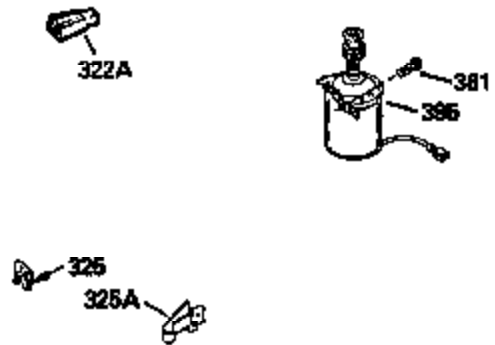

ILLUSTRATION SHOWS TYPICAL PARTS ONLY. ORDER BY PART NUMBER. PARTS NOT LISTED ARE SUPPLIED BY OEM.

Ref #	Part Number	Qty	Description
69	35261		* Gasket, Mounting flange
72	30572		Plug, Oil drain (Incl. 73)
73	28833		* Drain Plug Gasket (Do not use w/plastic plug)
75	27897		Seal, Oil
86	650488		Screw, 1/4-20 x 1-1/4"
103	650814		Screw, Torx T-15, 10-24 x 1"
153	35623		Guide, Push rod
215	32410		Knob, Speed control
275	35637		Muffler
276A	35638		Plate, Lock
277	650915		Screw, 1/4-20 x 3-5/32"