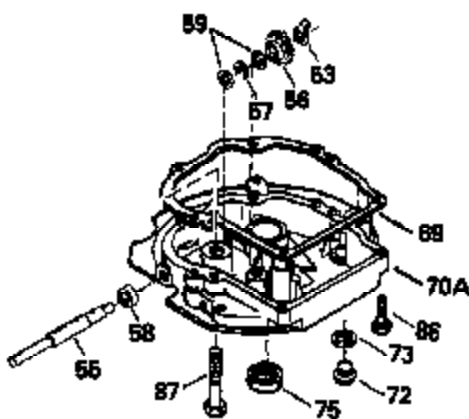

ILLUSTRATION SHOWS TYPICAL PARTS ONLY. ORDER BY PART NUMBER. PARTS NOT LISTED ARE SUPPLIED BY OEM.

Ref #	Part Number	Qty	Description
69	35261		* Gasket, Mounting flange
72	30572		Plug, Oil drain (Incl. 73)
73	28833		* Drain Plug Gasket (Do not use w/plastic plug)
75	27897		Seal, Oil
86	650488		Screw, 1/4-20 x 1-1/4"
103	650814		Screw, Torx T-15, 10-24 x 1"
153	35623		Guide, Push rod
215	32410		Knob, Speed control
275	35637		Muffler
276A	35638		Plate, Lock
277	650915		Screw, 1/4-20 x 3-5/32"