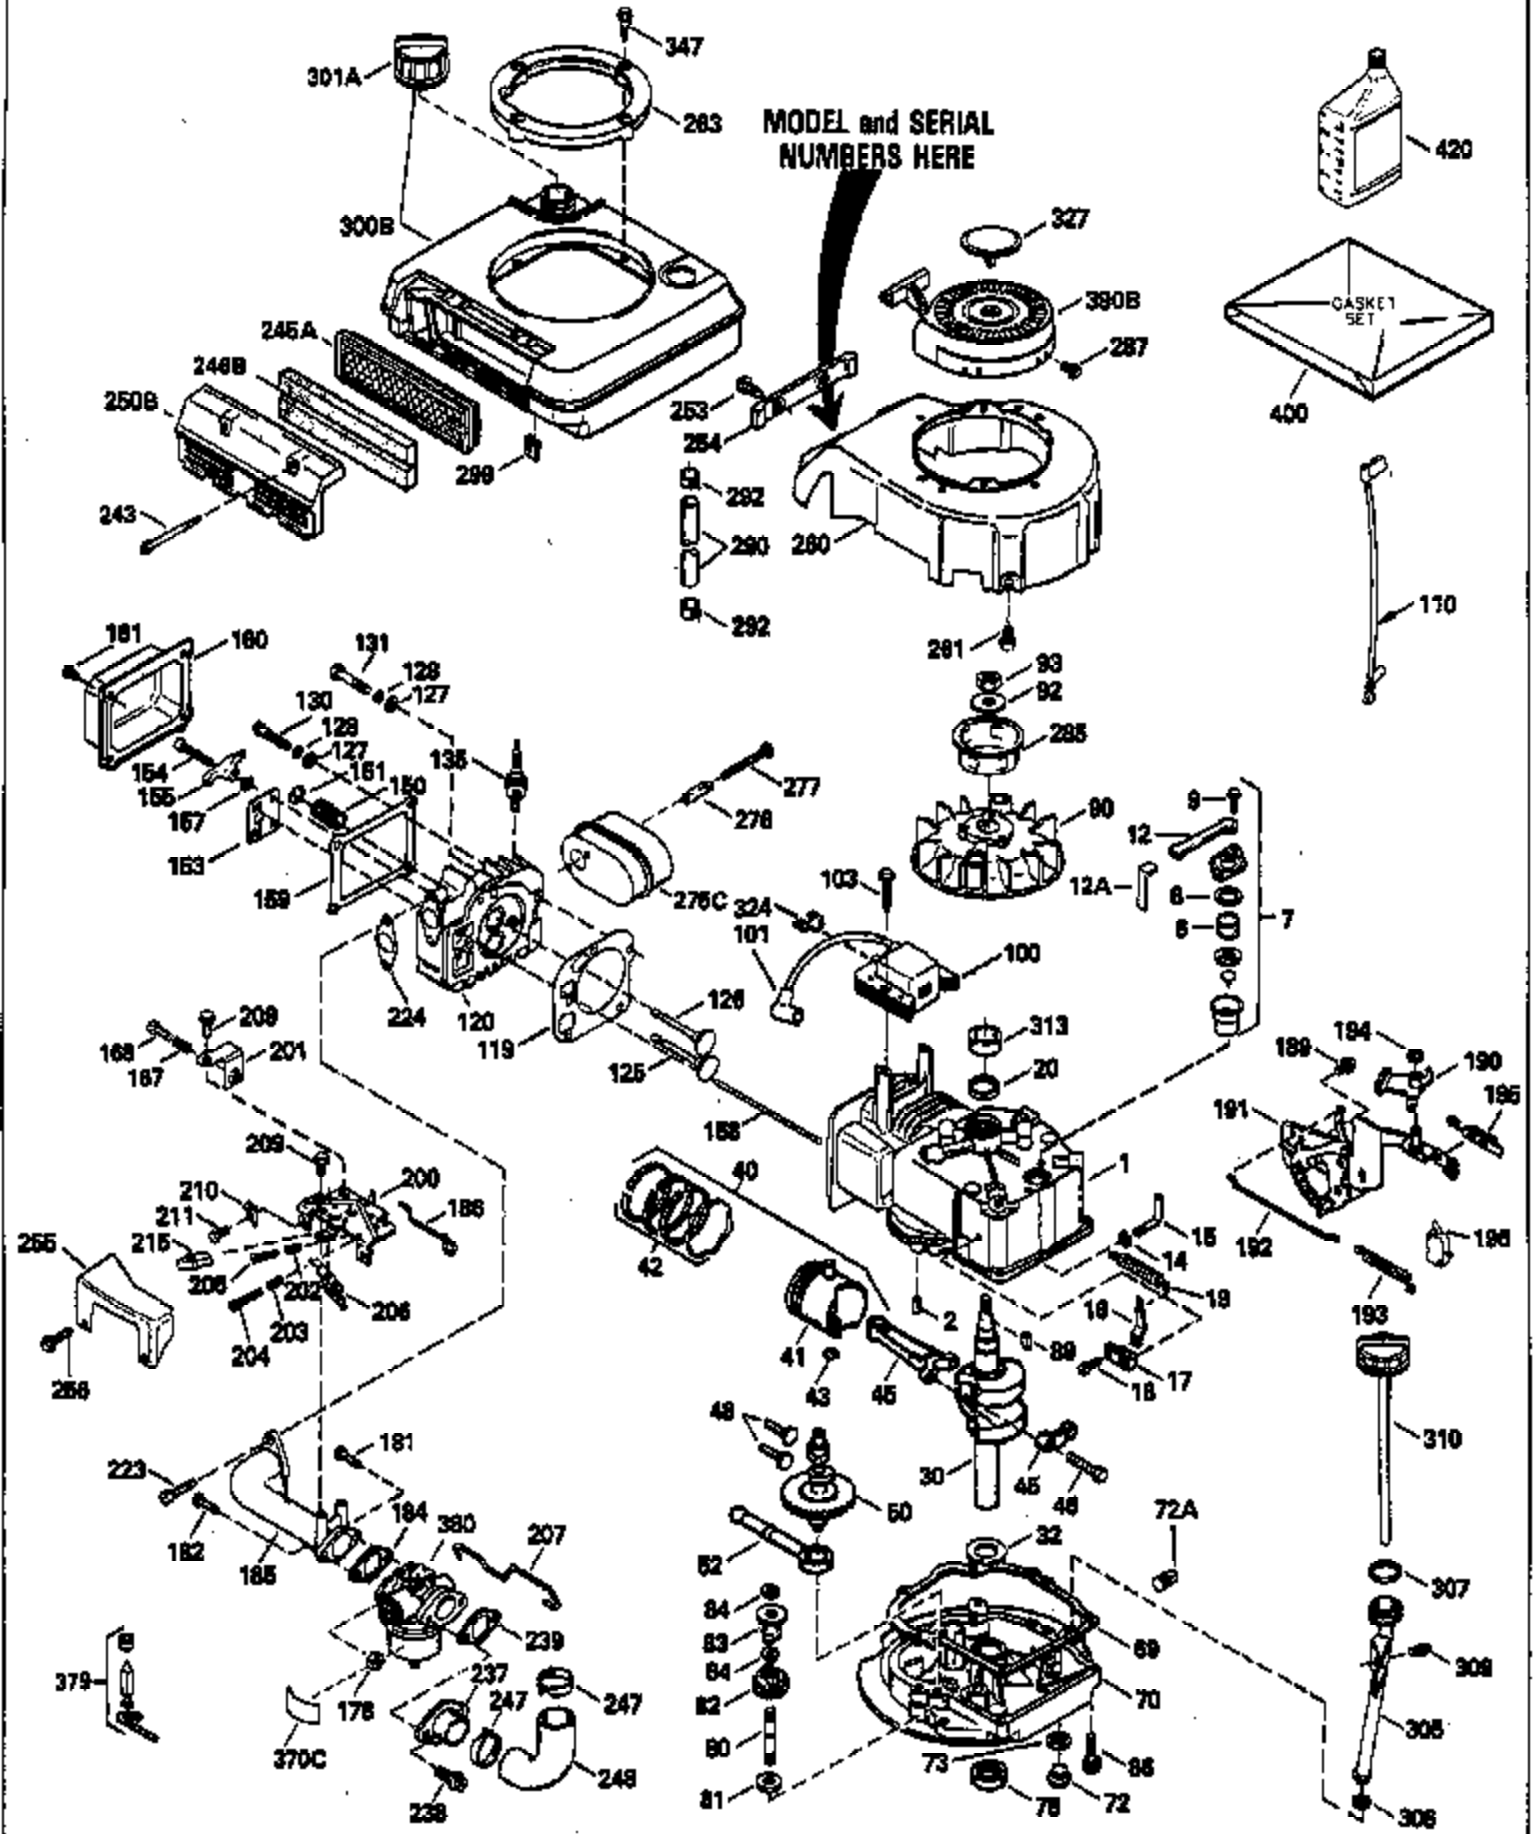

ILLUSTRATION SHOWS TYPICAL PARTS ONLY. ORDER BY PART NUMBER. PARTS NOT LISTED ARE SUPPLIED BY OEM.

Ref #	Part Number	Qty	Description
1	35613		Cylinder (Incl. 2 & 20) (2-1/2" Bore)
2	26727		Pin, Dowel
6	33734		Element, Breather
7	34214A		Breather Assy. (Incl. 6, 8, 9, 12 & 12 A)
8	33735		* Gasket, Breather
9	30200		Screw, 10-24 x 9/16"
12	33886		Tube, Breather
12A	34695		Elbow, Breather tube
14	28277		Washer, Flat
15	30589		Rod, Governor (Incl. 14)
16	31383A		Lever, Governor
17	31335		Clamp, Governor lever
18	650548		Screw, 8-32 x 5/16"
19	33578		Spring, Governor
20	32600		Seal, Oil
30	35649		Crankshaft
32	32323		Washer, Thrust NOTE: This thrust washer maynot be required if a new crankshafthas been installed. Check the proper Mechanic's Handbook for acceptable end play. Use this .010" thrust washer if excess end play is measured.
40	34514		Piston, Pin & Ring Set (Std.) (2-1/2" Bore)
40	34515		Piston, Pin & Ring Set (.010" OS)
40	34516		Piston, Pin & Ring Set (.020" OS)
41	32538B		Piston & Pin Ass'y. (Std.)(Incl. 43) (2-1/2")
41	32548B		Piston & Pin Ass'y. (.010" OS) (Incl. 43)
41	32549B		Piston & Pin Ass'y. (.020" OS) (Incl. 43)
42	28986		Ring Set, Piston (Std.)
42	28987		Ring Set, Piston (.010" OS)
42	28988		Ring Set, Piston (.020" OS)
43	20381		Ring, Piston pin retaining
45	30963B		Rod Assy., Connecting (Incl. 46)
46	32610A		Bolt, Connecting rod
48	35616		Valve, Lifter
50	33553		Camshaft (MCR)
52	29914		Pump Assy., Oil
69	35261		* Gasket, Mounting flange
70	34311C		Mounting Flange (Incl. 72, 72A, 75 & 80)
72	30572		Plug, Oil drain (Incl. 73)
73	28833		* Drain Plug Gasket (Do not use w/plast ic plug)
75	27897		Seal, Oil
80	30574		Shaft, Governor
81	30590A		Washer, Flat
82	30591		Gear Assy., Governor (Incl. 81)
83	30588A		Spool, Governor
84	29193		Ring, Retaining
86	650488		Screw, 1/4-20 x 1-1/4"
89	611004		Key, Flywheel
90	611112		Flywheel
92	650815		Washer, Belleville
93	650816		Nut, Flywheel
100	34443A		Solid State Assy.
101	610118		Cover, Spark Plug
103	650814		Screw, Torx T-15, 10-24 x 1"
110	34961		Ground Wire
119	35617		* Gasket, Cylinder head
120	35630		Head Cylinder
125	35621		Exhaust Valve (Std.) (Incl. 151)