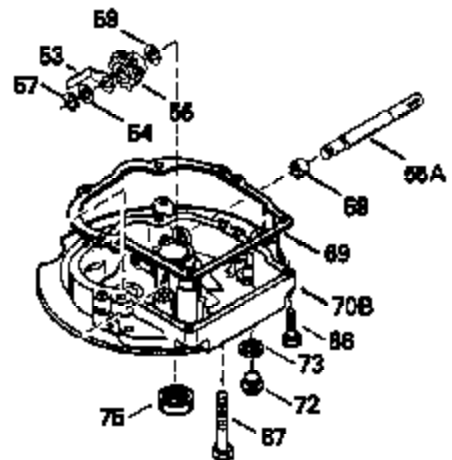

ILLUSTRATION SHOWS TYPICAL PARTS ONLY. ORDER BY PART NUMBER. PARTS NOT LISTED ARE SUPPLIED BY OEM.

Ref #	Part Number	Qty	Description
69	35261		* Gasket, Mounting flange
72	30572		Plug, Oil drain (Incl. 73)
73	28833		* Drain Plug Gasket (Do not use w/plastic plug)
75	27897		Seal, Oil
86	650488		Screw, 1/4-20 x 1-1/4"
103	650814		Screw, Torx T-15, 10-24 x 1"
153	35623		Guide, Push rod
215	32410		Knob, Speed control
275	35637		Muffler
276A	35638		Plate, Lock
277	650915		Screw, 1/4-20 x 3-5/32"