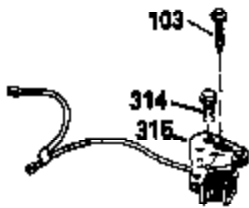

ILLUSTRATION SHOWS TYPICAL PARTS ONLY. ORDER BY PART NUMBER. PARTS NOT LISTED ARE SUPPLIED BY OEM.

Ref #	Part Number	Qty	Description
69	35261		* Gasket, Mounting flange
72	30572		Plug, Oil drain (Incl. 73)
73	28833		* Drain Plug Gasket (Do not use w/plastic plug)
75	27897		Seal, Oil
86	650488		Screw, 1/4-20 x 1-1/4"
103	650814		Screw, Torx T-15, 10-24 x 1"
153	35623		Guide, Push rod
215	32410		Knob, Speed control
275	35637		Muffler
276A	35638		Plate, Lock
277	650915		Screw, 1/4-20 x 3-5/32"