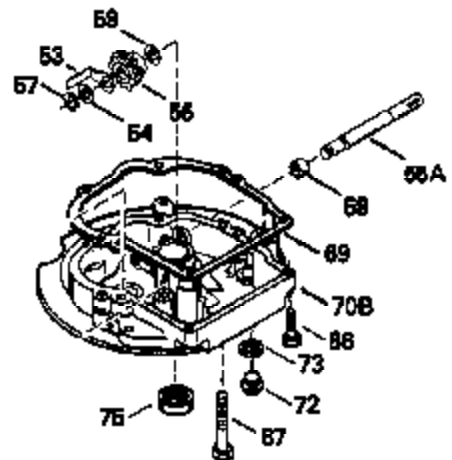

ILLUSTRATION SHOWS TYPICAL PARTS ONLY. ORDER BY PART NUMBER. PARTS NOT LISTED ARE SUPPLIED BY OEM.

Ref #	Part Number	Qty	Description
69	35261		* Gasket, Mounting flange
72	30572		Plug, Oil drain (Incl. 73)
73	28833		* Drain Plug Gasket (Do not use w/plastic plug)
75	27897		Seal, Oil
86	650488		Screw, 1/4-20 x 1-1/4"
103	650814		Screw, Torx T-15, 10-24 x 1"
153	35623		Guide, Push rod
215	35511		Knob, Speed control
275A	391028		Muffler
277	650697A		Screw, 5/16-18 x 2-1/2"
322A	611119		Connector, Body