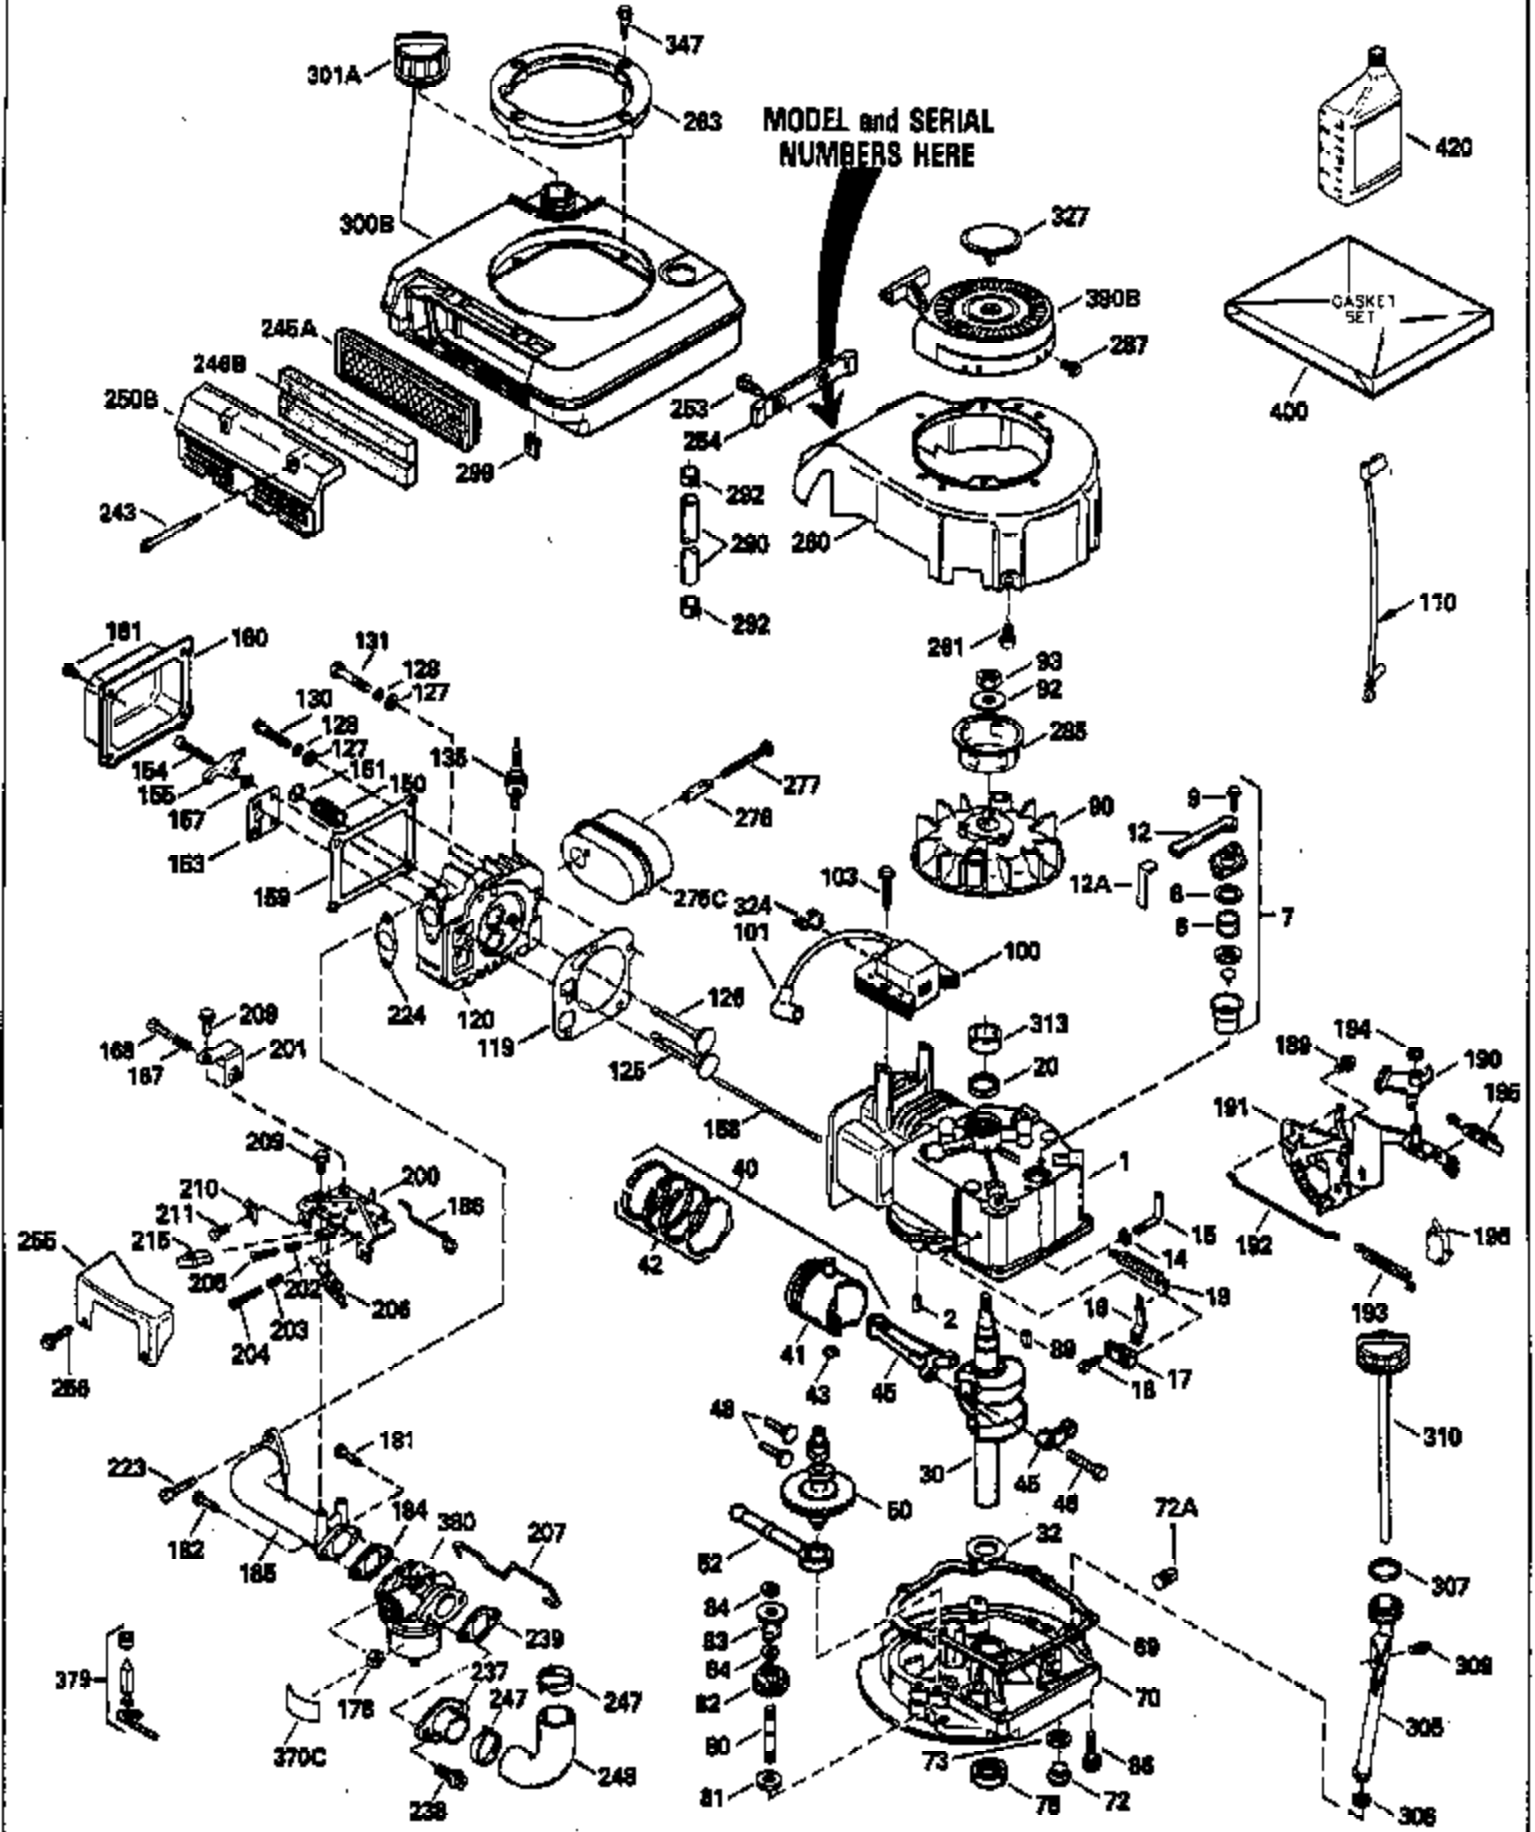

ILLUSTRATION SHOWS TYPICAL PARTS ONLY. ORDER BY PART NUMBER. PARTS NOT LISTED ARE SUPPLIED BY OEM.

Ref #	Part Number	Qty	Description
1	35613		Cylinder (Incl. 2 & 20) (2-1/2" Bore)
2	26727		Pin, Dowel
6	33734		Element, Breather
7	34214A		Breather Assy. (Incl. 6, 8, 9, 12 & 12 A)
8	33735		* Gasket, Breather
9	30200		Screw, 10-24 x 9/16"
12	35496		Tube, Breather
14	28277		Washer, Flat
15	30589		Rod, Governor (Incl. 14)
16	31383A		Lever, Governor
17	31335		Clamp, Governor lever
18	650548		Screw, 8-32 x 5/16"
19	33578		Spring, Governor
20	32600		Seal, Oil
30	35644A		Crankshaft
32	32323		Washer, Thrust NOTE: This thrust washer maynot be required if a new crankshafthas been installed. Check the proper Mechanic's Handbook for acceptable end play. Use this .010" thrust washer if excess end play is measured.
40	34514		Piston, Pin & Ring Set (Std.) (2-1/2" Bore)
40	34515		Piston, Pin & Ring Set (.010" OS)
40	34516		Piston, Pin & Ring Set (.020" OS)
41	32538B		Piston & Pin Ass'y. (Std.)(Incl. 43) (2-1/2")
41	32548B		Piston & Pin Ass'y. (.010" OS) (Incl. 43)
41	32549B		Piston & Pin Ass'y. (.020" OS) (Incl. 43)
42	28986		Ring Set, Piston (Std.)
42	28987		Ring Set, Piston (.010" OS)
42	28988		Ring Set, Piston (.020" OS)
43	20381		Ring, Piston pin retaining
45	30963B		Rod Assy., Connecting (Incl. 46)
46	32610A		Bolt, Connecting rod
48	35616		Valve, Lifter
50	33553		Camshaft (MCR)
52	29914		Pump Assy., Oil
69	35261		* Gasket, Mounting flange
70	35179A		Mounting Flange (Incl. 72, 75 & 80)
72	30572		Plug, Oil drain (Incl. 73)
73	28833		* Drain Plug Gasket (Do not use w/plast ic plug)
75	27897		Seal, Oil
80	30574		Shaft, Governor
81	30590A		Washer, Flat
82	30591		Gear Assy., Governor (Incl. 81)
83	30588A		Spool, Governor
84	29193		Ring, Retaining
86	650488		Screw, 1/4-20 x 1-1/4"
89	610961		Key, Flywheel
90	611123		Flywheel
92	650815		Washer, Belleville
93	650816		Nut, Flywheel
100	34443A		Solid State Assy.
101	610118		Cover, Spark Plug
103	650814		Screw, Torx T-15, 10-24 x 1"
110	35518		Ground Wire
119	35617		* Gasket, Cylinder head
120	35618		Head Cylinder
125	35621		Exhaust Valve (Std.) (Incl. 151)
125	35622		Exhaust Valve (1/32" OS) (Incl. 151)