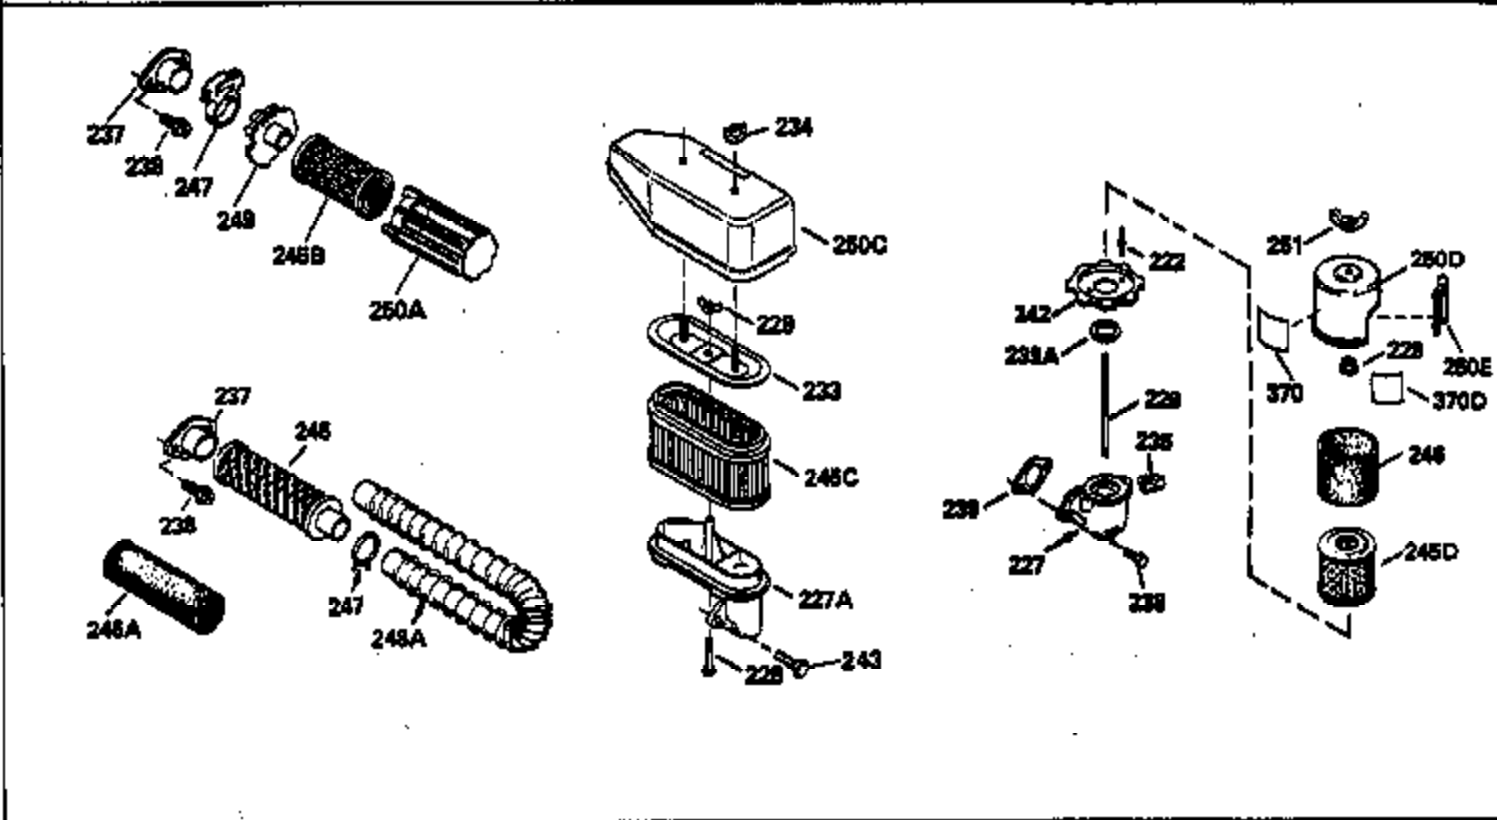

ILLUSTRATION SHOWS TYPICAL PARTS ONLY. ORDER BY PART NUMBER. PARTS NOT LISTED ARE SUPPLIED BY OEM.

Ref #	Part Number	Qty	Description
153	35623		Guide, Push rod
215	35511		Knob, Speed control
237	32971		Adapter, Air cleaner
238	650709		Screw, 10-32 x 7/16"
239	35815		* Gasket, Air cleaner
243	650899		Screw, 10-32 x 2-3/32"
245A	35500		Air Cleaner Filter
247	35505		Clamp, Air cleaner
250	35531		Cover,, Air cleaner
263A	35632		Grill, Starter
287	650884		Screw, 8-32 x 1/2"
299	650900		Clip, "U" Type nut, 10-32
300A	35631		Shroud & Tank Assy. (Incl. 299 & 301)
301A	35355		Cap, Fuel
302	35480		Retainer, Fuel cap
347	650898		Screw, 10-32 x 27/32"
357	34985		Retainer, Starter rope
358	35168		Bracket Assy., Rope guide
370F	34387		Decal, Instruction (optional)
371	35643		Plate Assy., Name
390A	590637		Rewind Starter (Refer to Division 5, Section C, page 34 or Fiche 11 Grid G-3 for breakdown)
430	730574		Optional Screen Kit (Incl.370F,431,43 2,433)
431	35596		Debris Screen (Optional)
432	35597		Debris Screen Bracket (Optional)
433	650910		Screw, 8-32 x 1/4" (Optional)