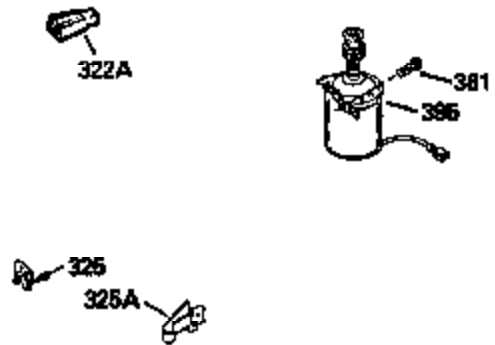

ILLUSTRATION SHOWS TYPICAL PARTS ONLY. ORDER BY PART NUMBER. PARTS NOT LISTED ARE SUPPLIED BY OEM.

Ref #	Part Number	Qty	Description
69	35261		* Gasket, Mounting flange
72	30572		Plug, Oil drain (Incl. 73)
73	28833		* Drain Plug Gasket (Do not use w/plastic plug)
75	27897		Seal, Oil
86	650488		Screw, 1/4-20 x 1-1/4"
103	650814		Screw, Torx T-15, 10-24 x 1"
153	35623		Guide, Push rod
215	35511		Knob, Speed control
275A	391028		Muffler
277	650697A		Screw, 5/16-18 x 2-1/2"
322A	611119		Connector, Body