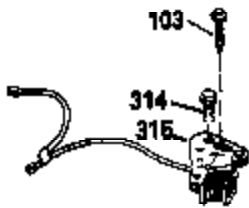

ILLUSTRATION SHOWS TYPICAL PARTS ONLY. ORDER BY PART NUMBER. PARTS NOT LISTED ARE SUPPLIED BY OEM.

Ref #	Part Number	Qty	Description
69	35261		* Gasket, Mounting flange
72	30572		Plug, Oil drain (Incl. 73)
73	28833		* Drain Plug Gasket (Do not use w/plastic plug)
75	27897		Seal, Oil
86	650488		Screw, 1/4-20 x 1-1/4"
103	650814		Screw, Torx T-15, 10-24 x 1"
153	35623		Guide, Push rod
215	35511		Knob, Speed control
275A	391028		Muffler
277	650697A		Screw, 5/16-18 x 2-1/2"
322A	611119		Connector, Body