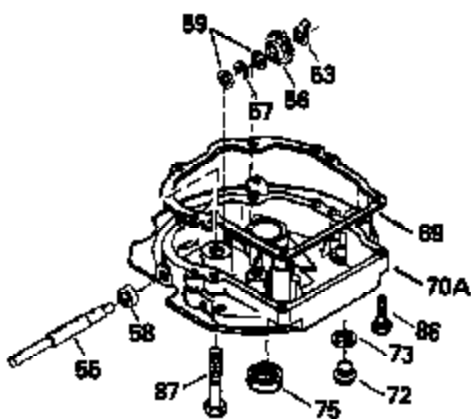

ILLUSTRATION SHOWS TYPICAL PARTS ONLY. ORDER BY PART NUMBER. PARTS NOT LISTED ARE SUPPLIED BY OEM.

Ref #	Part Number	Qty	Description
69	35261		* Gasket, Mounting flange
72	30572		Plug, Oil drain (Incl. 73)
73	28833		* Drain Plug Gasket (Do not use w/plastic plug)
75	27897		Seal, Oil
86	650488		Screw, 1/4-20 x 1-1/4"
103	650814		Screw, Torx T-15, 10-24 x 1"
153	35623		Guide, Push rod
215	35511		Knob, Speed control
275A	391028		Muffler
277	650697A		Screw, 5/16-18 x 2-1/2"
322A	611119		Connector, Body