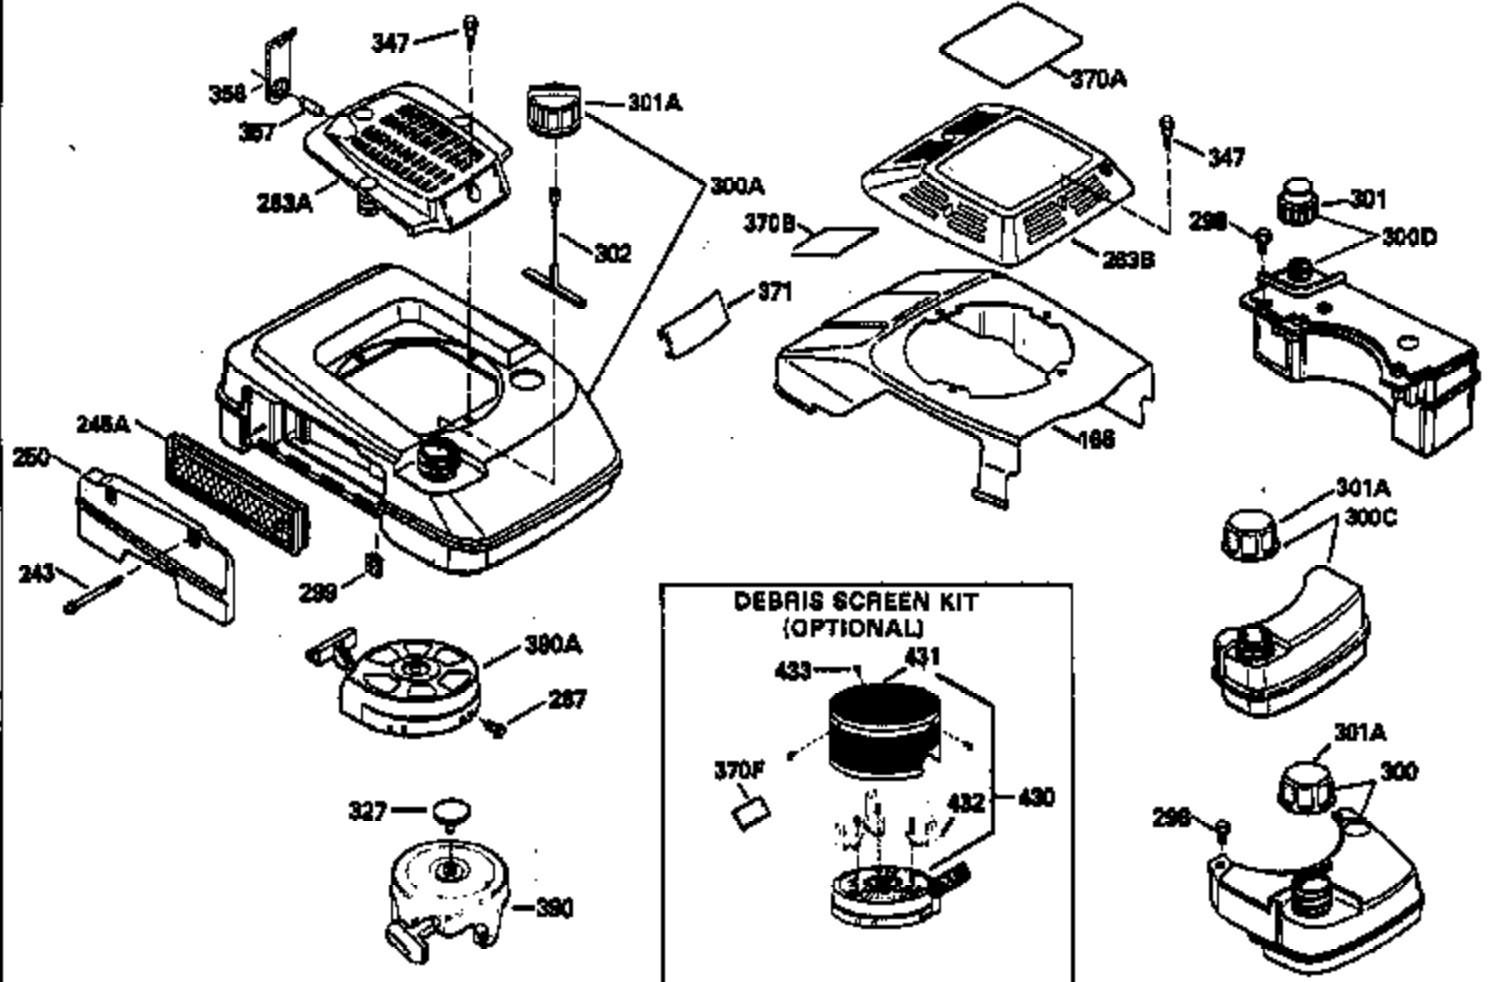

ILLUSTRATION SHOWS TYPICAL PARTS ONLY. ORDER BY PART NUMBER. PARTS NOT LISTED ARE SUPPLIED BY OEM.

Ref #	Part Number	Qty	Description
153	35623		Guide, Push rod
215	35511		Knob, Speed control
237	32971		Adapter, Air cleaner
238	650709		Screw, 10-32 x 7/16"
239	35815		* Gasket, Air cleaner
243	650899		Screw, 10-32 x 2-3/32"
245A	35500		Air Cleaner Filter
247	35505		Clamp, Air cleaner
250	35531		Cover,, Air cleaner
263A	35632		Grill, Starter
287	650884		Screw, 8-32 x 1/2"
299	650900		Clip, "U" Type nut, 10-32
300A	35631		Shroud & Tank Assy. (Incl. 299 & 301)
301A	35355		Cap, Fuel
302	35480		Retainer, Fuel cap
347	650898		Screw, 10-32 x 27/32"
357	34985		Retainer, Starter rope
358	35168		Bracket Assy., Rope guide
370F	34387		Decal, Instruction (optional)
371	35643		Plate Assy., Name
390A	590637		Rewind Starter (Refer to Division 5, Section C, page 34 or Fiche 11 Grid G-3 for breakdown)
430	730574		Optional Screen Kit (Incl.370F,431,43 2,433)
431	35596		Debris Screen (Optional)
432	35597		Debris Screen Bracket (Optional)
433	650910		Screw, 8-32 x 1/4" (Optional)