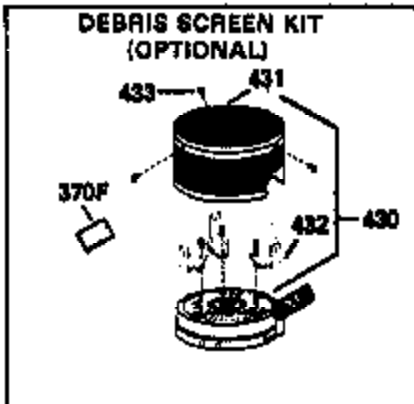

ILLUSTRATION SHOWS TYPICAL PARTS ONLY. ORDER BY PART NUMBER. PARTS NOT LISTED ARE SUPPLIED BY OEM.

Ref #	Part Number	Qty	Description
153	35623		Guide, Push rod
215	35511		Knob, Speed control
237	32971		Adapter, Air cleaner
238	650709		Screw, 10-32 x 7/16"
239	35815		* Gasket, Air cleaner
243	650899		Screw, 10-32 x 2-3/32"
245A	35500		Air Cleaner Filter
247	35505		Clamp, Air cleaner
250	35531		Cover,, Air cleaner
263A	35632		Grill, Starter
287	650884		Screw, 8-32 x 1/2"
299	650900		Clip, "U" Type nut, 10-32
300A	35631		Shroud & Tank Assy. (Incl. 299 & 301)
301A	35355		Cap, Fuel
302	35480		Retainer, Fuel cap
347	650898		Screw, 10-32 x 27/32"
357	34985		Retainer, Starter rope
358	35168		Bracket Assy., Rope guide
370F	34387		Decal, Instruction (optional)
371	35643		Plate Assy., Name
390A	590637		Rewind Starter (Refer to Division 5, Section C, page 34 or Fiche 11 Grid G-3 for breakdown)
430	730574		Optional Screen Kit (Incl.370F,431,43 2,433)
431	35596		Debris Screen (Optional)
432	35597		Debris Screen Bracket (Optional)
433	650910		Screw, 8-32 x 1/4" (Optional)