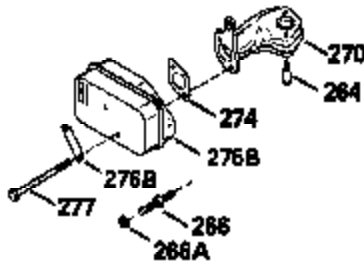

ILLUSTRATION SHOWS TYPICAL PARTS ONLY. ORDER BY PART NUMBER. PARTS NOT LISTED ARE SUPPLIED BY OEM.

Ref #	Part Number	Qty	Description
69	35261		* Gasket, Mounting flange
72	30572		Plug, Oil drain (Incl. 73)
73	28833		* Drain Plug Gasket (Do not use w/plastic plug)
75	27897		Seal, Oil
86	650488		Screw, 1/4-20 x 1-1/4"
103	650814		Screw, Torx T-15, 10-24 x 1"
153	35623		Guide, Push rod
215	35511		Knob, Speed control
275A	391028		Muffler
277	650697A		Screw, 5/16-18 x 2-1/2"
322A	611119		Connector, Body