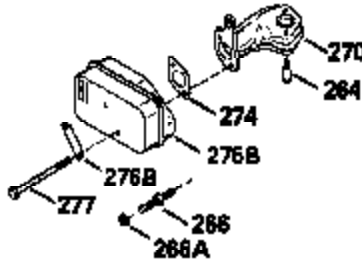

ILLUSTRATION SHOWS TYPICAL PARTS ONLY. ORDER BY PART NUMBER. PARTS NOT LISTED ARE SUPPLIED BY OEM.

Ref #	Part Number	Qty	Description
69	35261		* Gasket, Mounting flange
72	30572		Plug, Oil drain (Incl. 73)
73	28833		* Drain Plug Gasket (Do not use w/plastic plug)
75	27897		Seal, Oil
86	650488		Screw, 1/4-20 x 1-1/4"
103	650814		Screw, Torx T-15, 10-24 x 1"
153	35623		Guide, Push rod
215	35511		Knob, Speed control
275A	391028		Muffler
277	650697A		Screw, 5/16-18 x 2-1/2"
322A	611119		Connector, Body