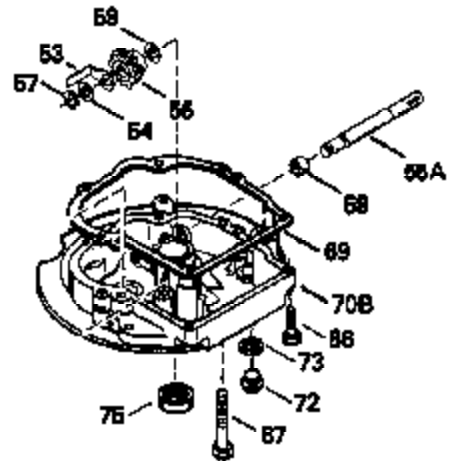

ILLUSTRATION SHOWS TYPICAL PARTS ONLY. ORDER BY PART NUMBER. PARTS NOT LISTED ARE SUPPLIED BY OEM.

Ref #	Part Number	Qty	Description
69	35261		* Gasket, Mounting flange
72	30572		Plug, Oil drain (Incl. 73)
73	28833		* Drain Plug Gasket (Do not use w/plastic plug)
75	27897		Seal, Oil
86	650488		Screw, 1/4-20 x 1-1/4"
103	650814		Screw, Torx T-15, 10-24 x 1"
153	35623		Guide, Push rod
215	35511		Knob, Speed control
275A	391028		Muffler
277	650697A		Screw, 5/16-18 x 2-1/2"
322A	611119		Connector, Body