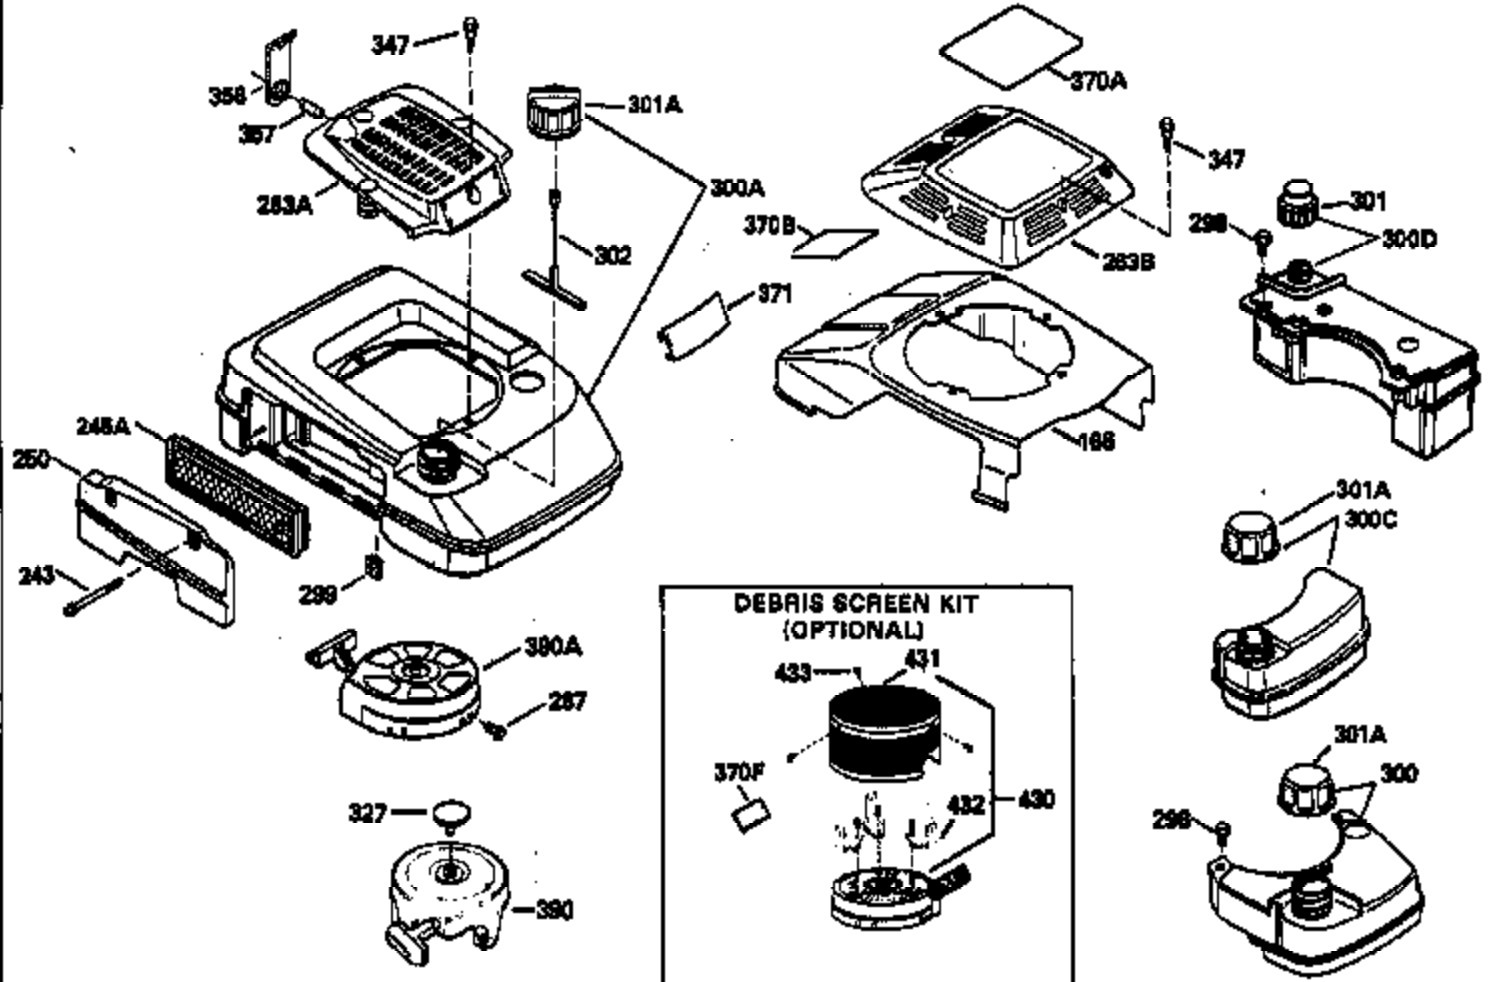

ILLUSTRATION SHOWS TYPICAL PARTS ONLY. ORDER BY PART NUMBER. PARTS NOT LISTED ARE SUPPLIED BY OEM.

Ref #	Part Number	Qty	Description
153	35623		Guide, Push rod
215	35511		Knob, Speed control
237	32971		Adapter, Air cleaner
238	650709		Screw, 10-32 x 7/16"
239	35815		* Gasket, Air cleaner
243	650899		Screw, 10-32 x 2-3/32"
245A	35500		Air Cleaner Filter
247	35505		Clamp, Air cleaner
250	35531		Cover,, Air cleaner
263A	35632		Grill, Starter
287	650884		Screw, 8-32 x 1/2"
299	650900		Clip, "U" Type nut, 10-32
300A	35631		Shroud & Tank Assy. (Incl. 299 & 301)
301A	35355		Cap, Fuel
302	35480		Retainer, Fuel cap
347	650898		Screw, 10-32 x 27/32"
357	34985		Retainer, Starter rope
358	35168		Bracket Assy., Rope guide
370F	34387		Decal, Instruction (optional)
371	35643		Plate Assy., Name
390A	590637		Rewind Starter (Refer to Division 5, Section C, page 34 or Fiche 11 Grid G-3 for breakdown)
430	730574		Optional Screen Kit (Incl.370F,431,43 2,433)
431	35596		Debris Screen (Optional)
432	35597		Debris Screen Bracket (Optional)
433	650910		Screw, 8-32 x 1/4" (Optional)