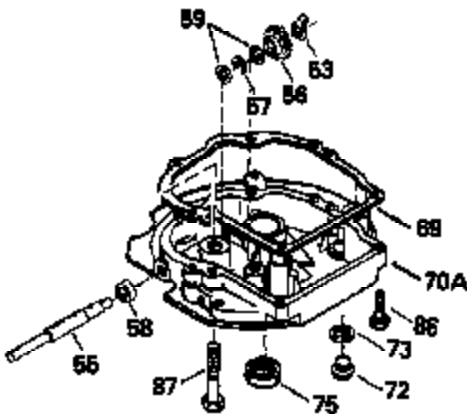

ILLUSTRATION SHOWS TYPICAL PARTS ONLY. ORDER BY PART NUMBER. PARTS NOT LISTED ARE SUPPLIED BY OEM.

Ref #	Part Number	Qty	Description
69	35261		* Gasket, Mounting flange
72	30572		Plug, Oil drain (Incl. 73)
73	28833		* Drain Plug Gasket (Do not use w/plastic plug)
75	27897		Seal, Oil
86	650488		Screw, 1/4-20 x 1-1/4"
103	650814		Screw, Torx T-15, 10-24 x 1"
153	35623		Guide, Push rod
215	35511		Knob, Speed control
275A	391028		Muffler
277	650697A		Screw, 5/16-18 x 2-1/2"
322A	611119		Connector, Body