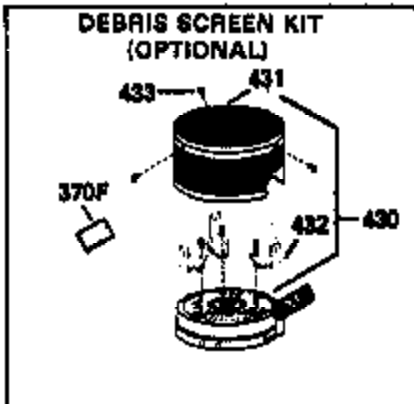

ILLUSTRATION SHOWS TYPICAL PARTS ONLY. ORDER BY PART NUMBER. PARTS NOT LISTED ARE SUPPLIED BY OEM.

Engine Parts List #2

Ref #	Part Number	Qty	Description
153	35623		Guide, Push rod
215	35369		Knob, Speed control
237	32971		Adapter, Air cleaner
238	650709		Screw, 10-32 x 7/16"
239	35815		* Gasket, Air cleaner
245	32796		Air Cleaner Filter
246A	35640		Filter, Pre-cleaner air
247	35068		Clamp, Air cleaner
248A	33142		Tube, Air intake
357	34985		Retainer, Starter rope
358	35168		Bracket Assy., Rope guide
370F	34387		Decal, Instruction (optional)
390	590420A		Rewind Starter (Refer to Division 5, Section C, page 25 or Fiche 11, Grid G-1 for breakdown)
430	730574		Optional Screen Kit (Incl.370F,431,43 2,433)
431	35596		Debris Screen (Optional)
432	35597		Debris Screen Bracket (Optional)
433	650910		Screw, 8-32 x 1/4" (Optional)