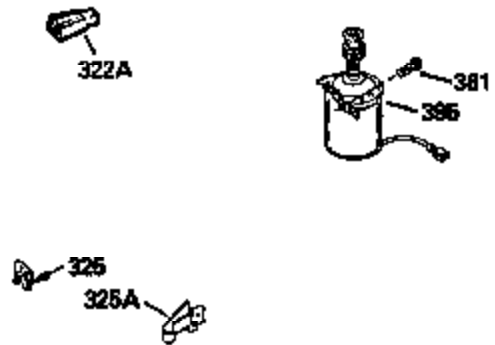

ILLUSTRATION SHOWS TYPICAL PARTS ONLY. ORDER BY PART NUMBER. PARTS NOT LISTED ARE SUPPLIED BY OEM.

Engine Parts List #3

Ref #	Part Number	Qty	Description
69	35261		* Gasket, Mounting flange
72	30572		Plug, Oil drain (Incl. 73)
73	28833		* Drain Plug Gasket (Do not use w/plastic plug)
75	27897		Seal, Oil
86	650488		Screw, 1/4-20 x 1-1/4"
103	650814		Screw, Torx T-15, 10-24 x 1"
153	35623		Guide, Push rod
215	35369		Knob, Speed control
275	35637		Muffler
276A	35638		Plate, Lock
277	650915		Screw, 1/4-20 x 3-5/32"
314	650767		Screw, 8-36 x 5/8"
315	35365		Coil Assy., Alternator
318	35587		Seal, Connector
322	34977		Connector, Body
322	610921		Connector, Body
322A	611119		Connector, Body
330	35356		Wire, Ground
361	650831		Screw, 1/4-20 x 15/32"
395	35707		Starter Motor (12 Volt) (Refer to Division 5, Section D, page 18 or Fiche 11, Grid G-11 for breakdown)