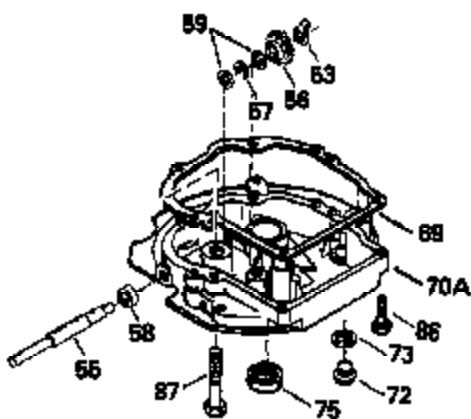

ILLUSTRATION SHOWS TYPICAL PARTS ONLY. ORDER BY PART NUMBER. PARTS NOT LISTED ARE SUPPLIED BY OEM.

Engine Parts List #3

Ref #	Part Number	Qty	Description
69	35261		* Gasket, Mounting flange
72	30572		Plug, Oil drain (Incl. 73)
73	28833		* Drain Plug Gasket (Do not use w/plastic plug)
75	27897		Seal, Oil
86	650488		Screw, 1/4-20 x 1-1/4"
103	650814		Screw, Torx T-15, 10-24 x 1"
153	35623		Guide, Push rod
215	35369		Knob, Speed control
275	35637		Muffler
276A	35638		Plate, Lock
277	650915		Screw, 1/4-20 x 3-5/32"
314	650767		Screw, 8-36 x 5/8"
315	35365		Coil Assy., Alternator
318	35587		Seal, Connector
322	34977		Connector, Body
322	610921		Connector, Body
322A	611119		Connector, Body
330	35356		Wire, Ground
361	650831		Screw, 1/4-20 x 15/32"
395	35707		Starter Motor (12 Volt) (Refer to Division 5, Section D, page 18 or Fiche 11, Grid G-11 for breakdown)