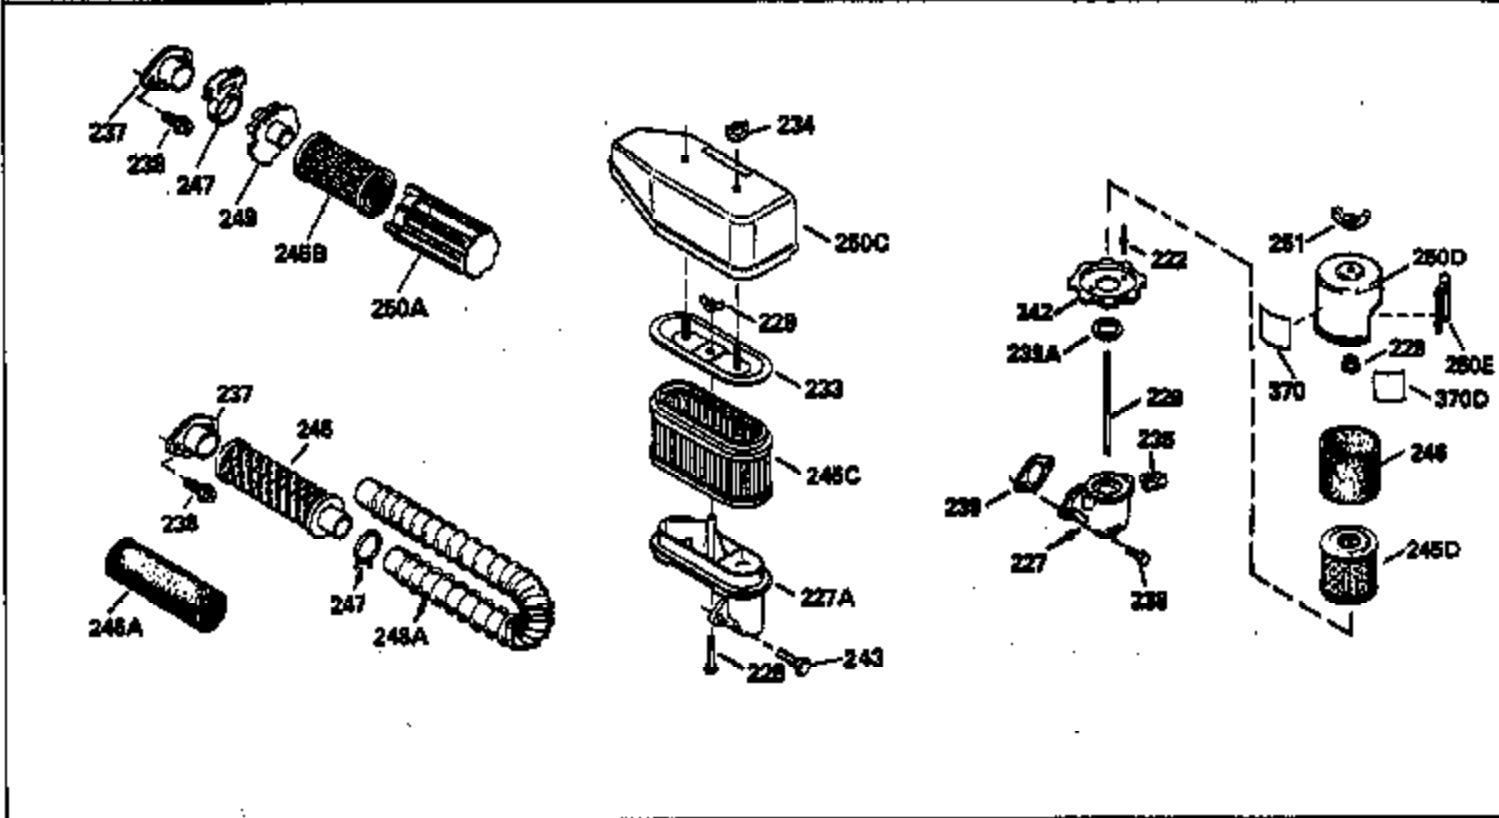

ILLUSTRATION SHOWS TYPICAL PARTS ONLY. ORDER BY PART NUMBER. PARTS NOT LISTED ARE SUPPLIED BY OEM.

Engine Parts List #2

Ref #	Part Number	Qty	Description
153	35623		Guide, Push rod
215	35369		Knob, Speed control
237	32971		Adapter, Air cleaner
238	650709		Screw, 10-32 x 7/16"
239	35815		* Gasket, Air cleaner
245	32796		Air Cleaner Filter
246A	35640		Filter, Pre-cleaner air
247	35068		Clamp, Air cleaner
248A	33142		Tube, Air intake
357	34985		Retainer, Starter rope
358	35168		Bracket Assy., Rope guide
370F	34387		Decal, Instruction (optional)
390	590420A		Rewind Starter (Refer to Division 5, Section C, page 25 or Fiche 11, Grid G-1 for breakdown)
430	730574		Optional Screen Kit (Incl.370F,431,43 2,433)
431	35596		Debris Screen (Optional)
432	35597		Debris Screen Bracket (Optional)
433	650910		Screw, 8-32 x 1/4" (Optional)