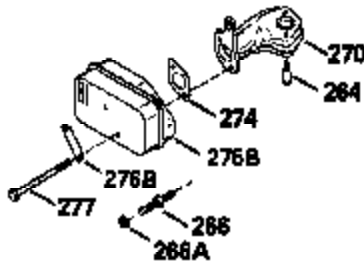

ILLUSTRATION SHOWS TYPICAL PARTS ONLY. ORDER BY PART NUMBER. PARTS NOT LISTED ARE SUPPLIED BY OEM.

Engine Parts List #3

Ref #	Part Number	Qty	Description
69	35261		* Gasket, Mounting flange
72	30572		Plug, Oil drain (Incl. 73)
73	28833		* Drain Plug Gasket (Do not use w/plastic plug)
75	27897		Seal, Oil
86	650488		Screw, 1/4-20 x 1-1/4"
103	650814		Screw, Torx T-15, 10-24 x 1"
153	35623		Guide, Push rod
215	35369		Knob, Speed control
275	35637		Muffler
276A	35638		Plate, Lock
277	650915		Screw, 1/4-20 x 3-5/32"
314	650767		Screw, 8-36 x 5/8"
315	35365		Coil Assy., Alternator
318	35587		Seal, Connector
322	34977		Connector, Body
322	610921		Connector, Body
322A	611119		Connector, Body
330	35356		Wire, Ground
361	650831		Screw, 1/4-20 x 15/32"
395	35707		Starter Motor (12 Volt) (Refer to Division 5, Section D, page 18 or Fiche 11, Grid G-11 for breakdown)