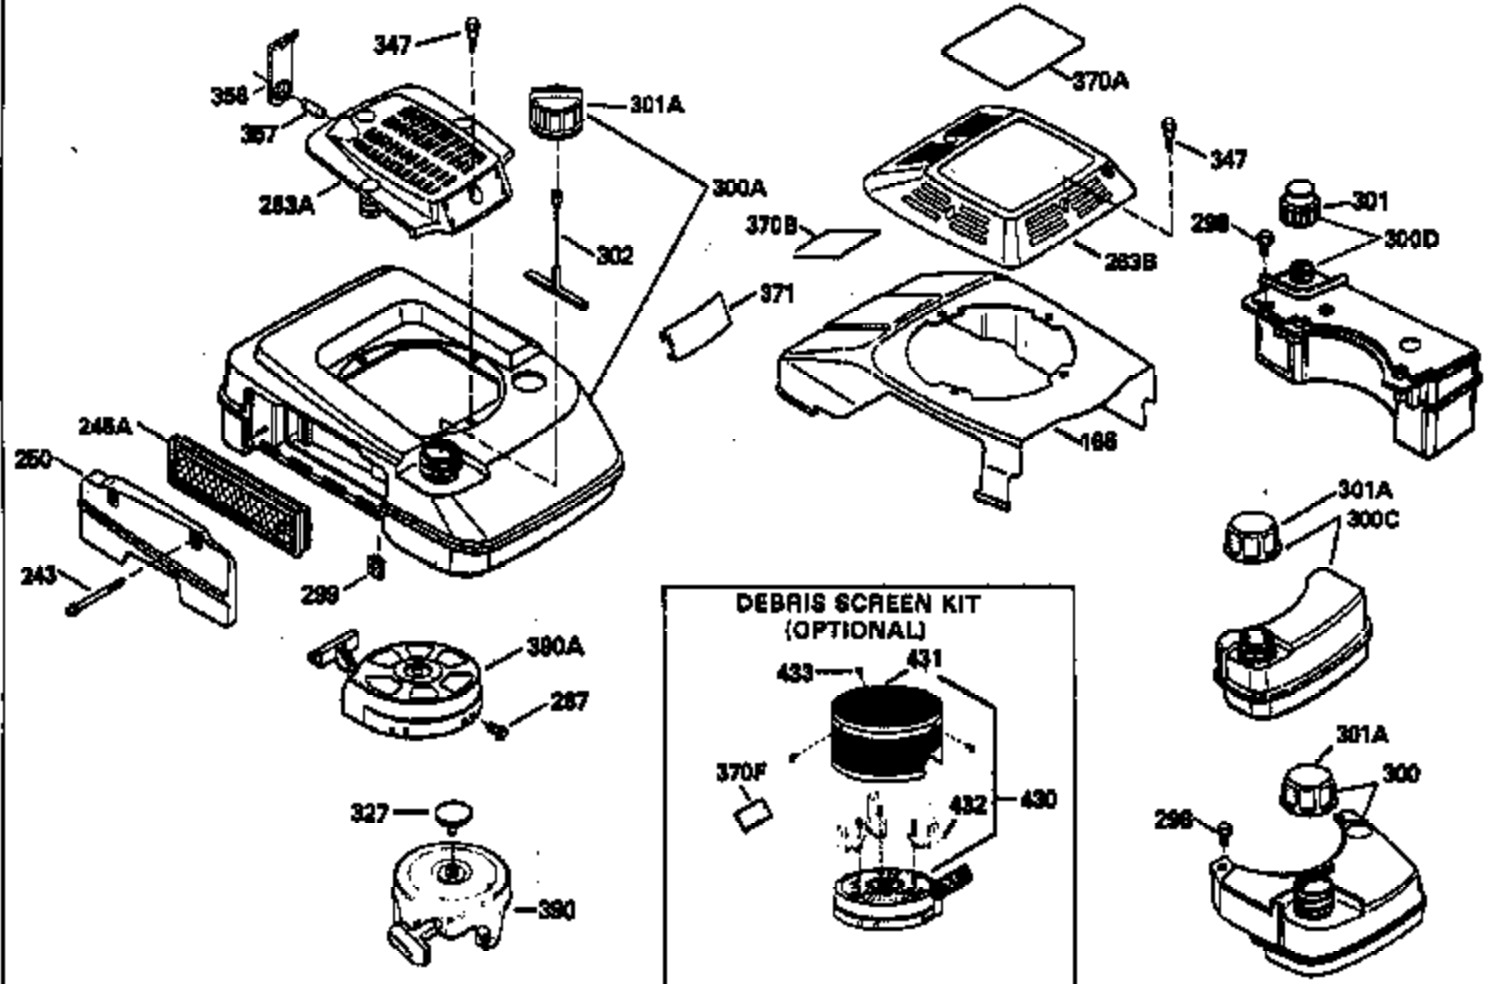

ILLUSTRATION SHOWS TYPICAL PARTS ONLY. ORDER BY PART NUMBER. PARTS NOT LISTED ARE SUPPLIED BY OEM.

Engine Parts List #2

Ref #	Part Number	Qty	Description
153	35623		Guide, Push rod
215	35369		Knob, Speed control
237	32971		Adapter, Air cleaner
238	650709		Screw, 10-32 x 7/16"
239	35815		* Gasket, Air cleaner
245	32796		Air Cleaner Filter
246A	35640		Filter, Pre-cleaner air
247	35068		Clamp, Air cleaner
248A	33142		Tube, Air intake
357	34985		Retainer, Starter rope
358	35168		Bracket Assy., Rope guide
370F	34387		Decal, Instruction (optional)
390	590420A		Rewind Starter (Refer to Division 5, Section C, page 25 or Fiche 11, Grid G-1 for breakdown)
430	730574		Optional Screen Kit (Incl.370F,431,43 2,433)
431	35596		Debris Screen (Optional)
432	35597		Debris Screen Bracket (Optional)
433	650910		Screw, 8-32 x 1/4" (Optional)