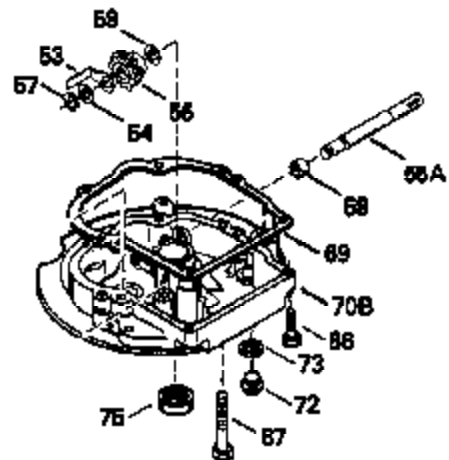

ILLUSTRATION SHOWS TYPICAL PARTS ONLY. ORDER BY PART NUMBER. PARTS NOT LISTED ARE SUPPLIED BY OEM.

Engine Parts List #3

Ref #	Part Number	Qty	Description
69	35261		* Gasket, Mounting flange
72	30572		Plug, Oil drain (Incl. 73)
73	28833		* Drain Plug Gasket (Do not use w/plastic plug)
75	27897		Seal, Oil
86	650488		Screw, 1/4-20 x 1-1/4"
103	650814		Screw, Torx T-15, 10-24 x 1"
153	35623		Guide, Push rod
215	35369		Knob, Speed control
275	35637		Muffler
276A	35638		Plate, Lock
277	650915		Screw, 1/4-20 x 3-5/32"
314	650767		Screw, 8-36 x 5/8"
315	35365		Coil Assy., Alternator
318	35587		Seal, Connector
322	34977		Connector, Body
322	610921		Connector, Body
322A	611119		Connector, Body
330	35356		Wire, Ground
361	650831		Screw, 1/4-20 x 15/32"
395	35707		Starter Motor (12 Volt) (Refer to Division 5, Section D, page 18 or Fiche 11, Grid G-11 for breakdown)