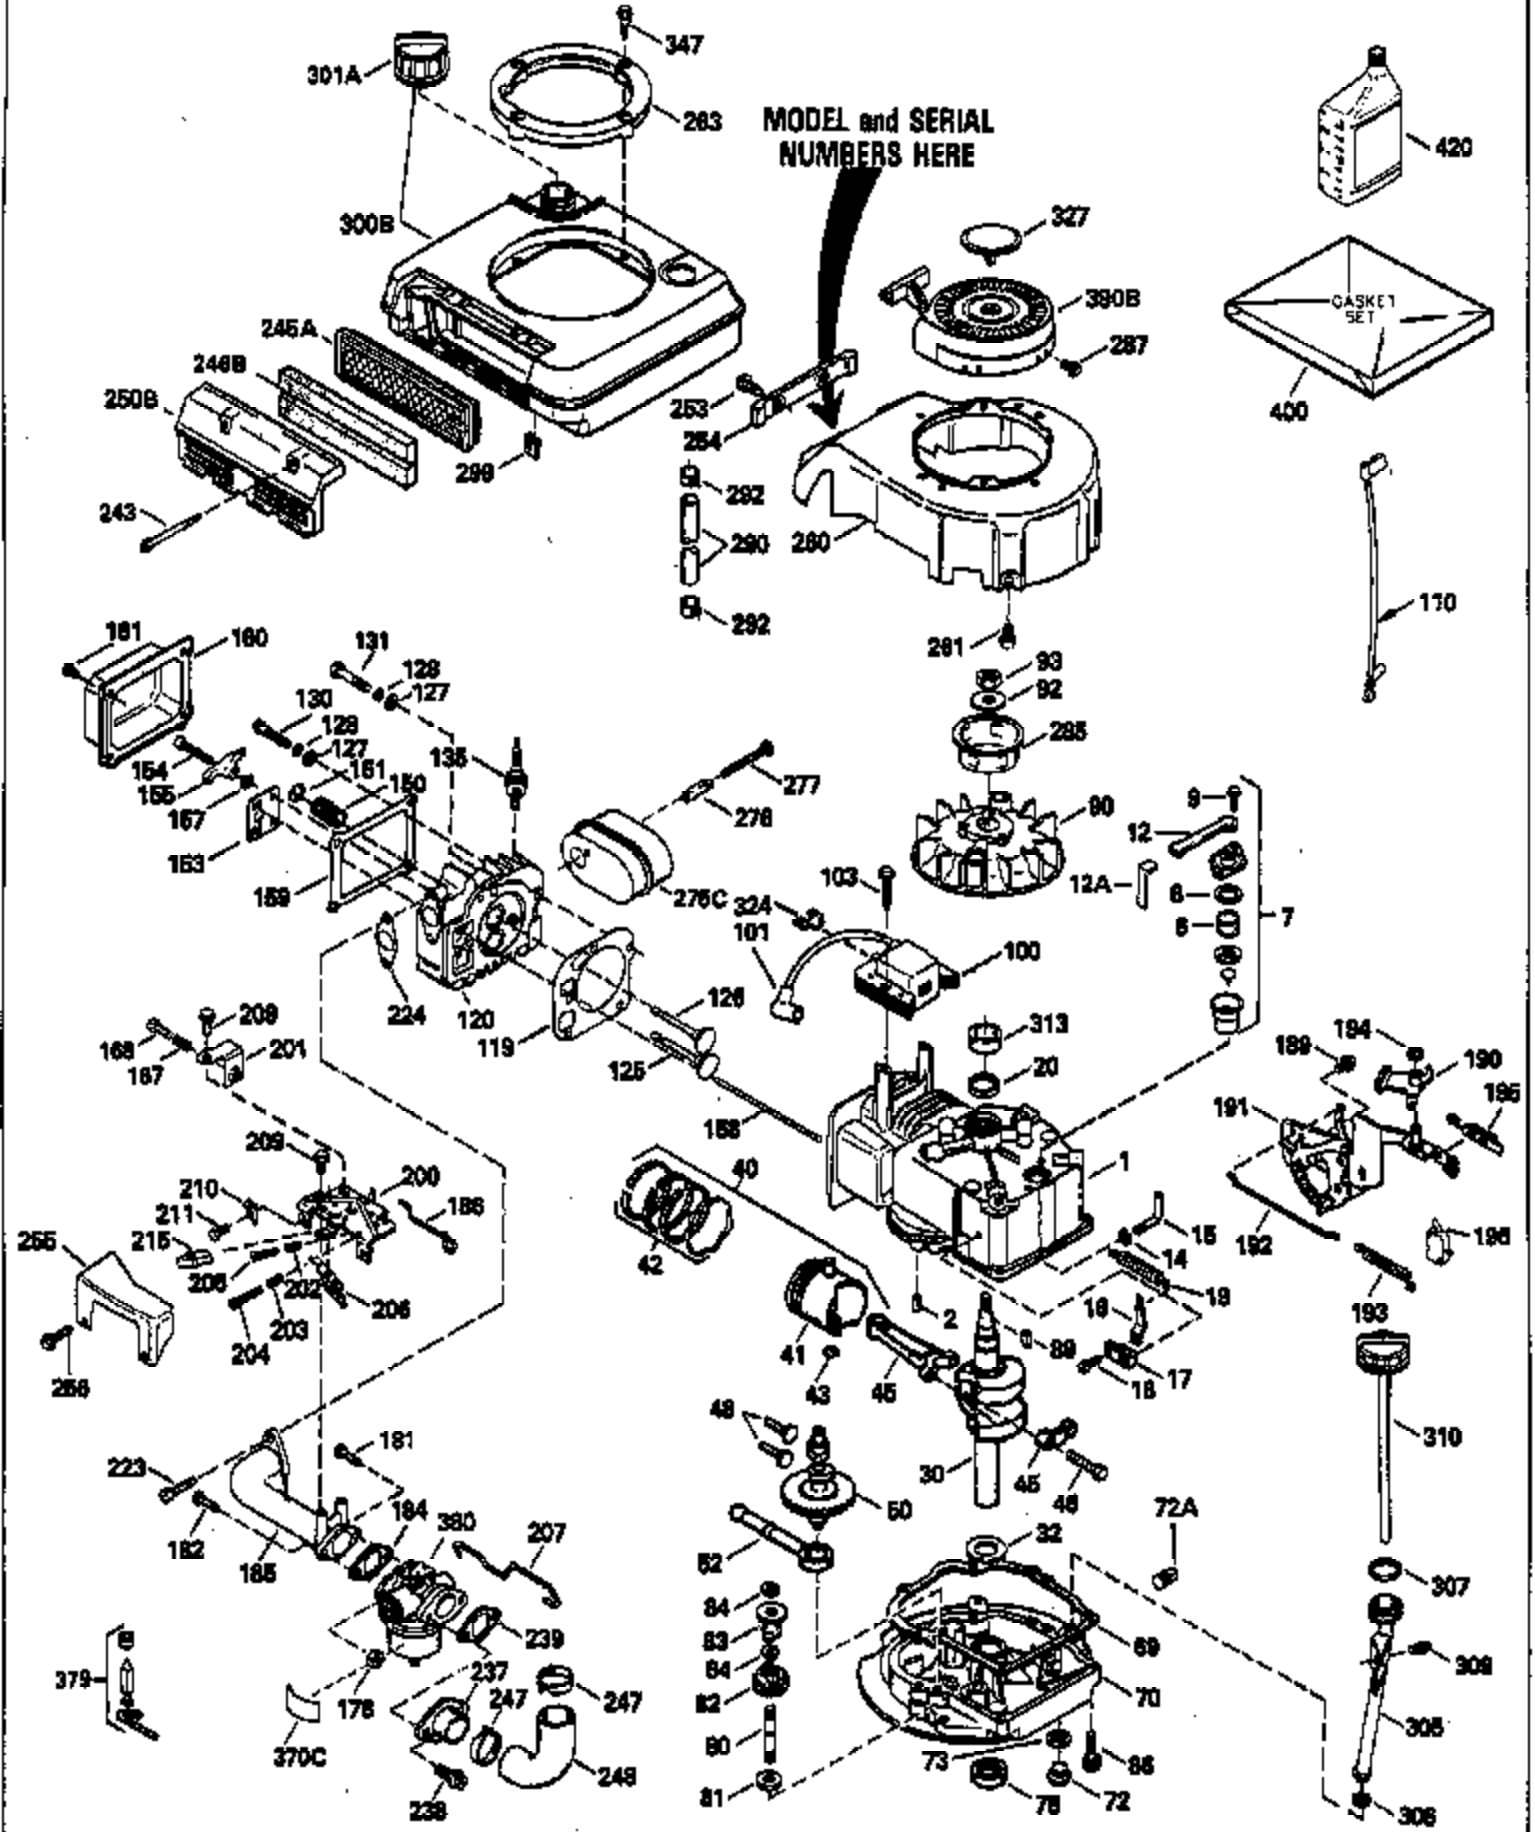

ILLUSTRATION SHOWS TYPICAL PARTS ONLY. ORDER BY PART NUMBER. PARTS NOT LISTED ARE SUPPLIED BY OEM.