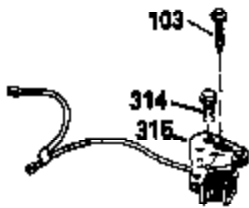

ILLUSTRATION SHOWS TYPICAL PARTS ONLY. ORDER BY PART NUMBER. PARTS NOT LISTED ARE SUPPLIED BY OEM.

Engine Parts List #3

Ref #	Part Number	Qty	Description
69	35261		* Gasket, Mounting flange
72	30572		Plug, Oil drain (Incl. 73)
73	28833		* Drain Plug Gasket (Do not use w/plastic plug)
75	27897		Seal, Oil
86	650488		Screw, 1/4-20 x 1-1/4"
103	650814		Screw, Torx T-15, 10-24 x 1"
153	35623		Guide, Push rod
215	35369		Knob, Speed control
275	35637		Muffler
276A	35638		Plate, Lock
277	650915		Screw, 1/4-20 x 3-5/32"
314	650767		Screw, 8-36 x 5/8"
315	35365		Coil Assy., Alternator
318	35587		Seal, Connector
322	34977		Connector, Body
322	610921		Connector, Body
322A	611119		Connector, Body
330	35356		Wire, Ground
361	650831		Screw, 1/4-20 x 15/32"
395	35707		Starter Motor (12 Volt) (Refer to Division 5, Section D, page 18 or Fiche 11, Grid G-11 for breakdown)