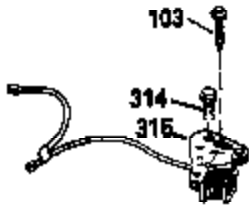

ILLUSTRATION SHOWS TYPICAL PARTS ONLY. ORDER BY PART NUMBER. PARTS NOT LISTED ARE SUPPLIED BY OEM.

Ref #	Part Number	Qty	Description
69	35261		* Gasket, Mounting flange
72	30572		Plug, Oil drain (Incl. 73)
73	28833		* Drain Plug Gasket (Do not use w/plastic plug)
75	27897		Seal, Oil
86	650488		Screw, 1/4-20 x 1-1/4"
103	650814		Screw, Torx T-15, 10-24 x 1"
153	35623		Guide, Push rod
215	32410		Knob, Speed control
275	35637		Muffler
276A	35638		Plate, Lock
277	650915		Screw, 1/4-20 x 3-5/32"