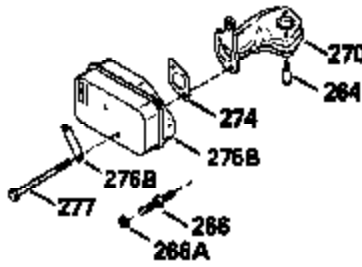

ILLUSTRATION SHOWS TYPICAL PARTS ONLY. ORDER BY PART NUMBER. PARTS NOT LISTED ARE SUPPLIED BY OEM.

Ref #	Part Number	Qty	Description
69	35261		* Gasket, Mounting flange
72	30572		Plug, Oil drain (Incl. 73)
73	28833		* Drain Plug Gasket (Do not use w/plastic plug)
75	27897		Seal, Oil
86	650488		Screw, 1/4-20 x 1-1/4"
103	650814		Screw, Torx T-15, 10-24 x 1"
153	35623		Guide, Push rod
215	32410		Knob, Speed control
275	35637		Muffler
276A	35638		Plate, Lock
277	650915		Screw, 1/4-20 x 3-5/32"