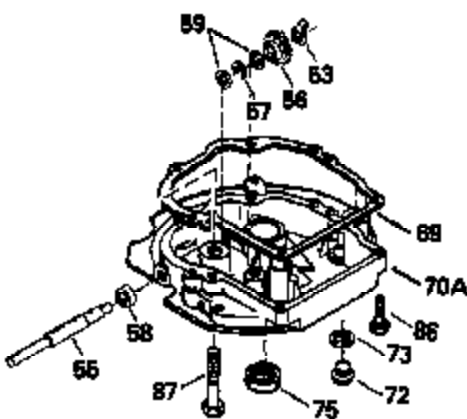

ILLUSTRATION SHOWS TYPICAL PARTS ONLY. ORDER BY PART NUMBER. PARTS NOT LISTED ARE SUPPLIED BY OEM.

Ref #	Part Number	Qty	Description
69	35261		* Gasket, Mounting flange
72	30572		Plug, Oil drain (Incl. 73)
73	28833		* Drain Plug Gasket (Do not use w/plastic plug)
75	27897		Seal, Oil
86	650488		Screw, 1/4-20 x 1-1/4"
103	650814		Screw, Torx T-15, 10-24 x 1"
153	35623		Guide, Push rod
215	32410		Knob, Speed control
275	35637		Muffler
276A	35638		Plate, Lock
277	650915		Screw, 1/4-20 x 3-5/32"