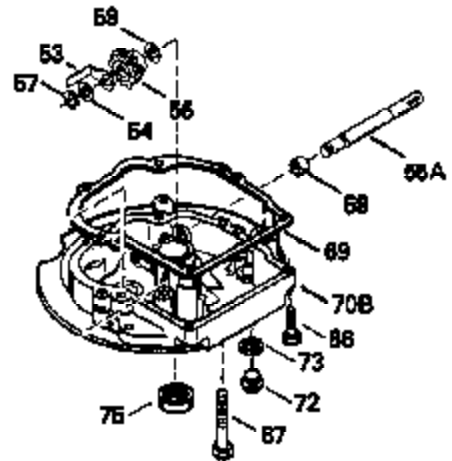

ILLUSTRATION SHOWS TYPICAL PARTS ONLY. ORDER BY PART NUMBER. PARTS NOT LISTED ARE SUPPLIED BY OEM.

Ref #	Part Number	Qty	Description
69	35261		* Gasket, Mounting flange
72	30572		Plug, Oil drain (Incl. 73)
73	28833		* Drain Plug Gasket (Do not use w/plastic plug)
75	27897		Seal, Oil
86	650488		Screw, 1/4-20 x 1-1/4"
103	650814		Screw, Torx T-15, 10-24 x 1"
153	35623		Guide, Push rod
215	32410		Knob, Speed control
275	35637		Muffler
276A	35638		Plate, Lock
277	650915		Screw, 1/4-20 x 3-5/32"