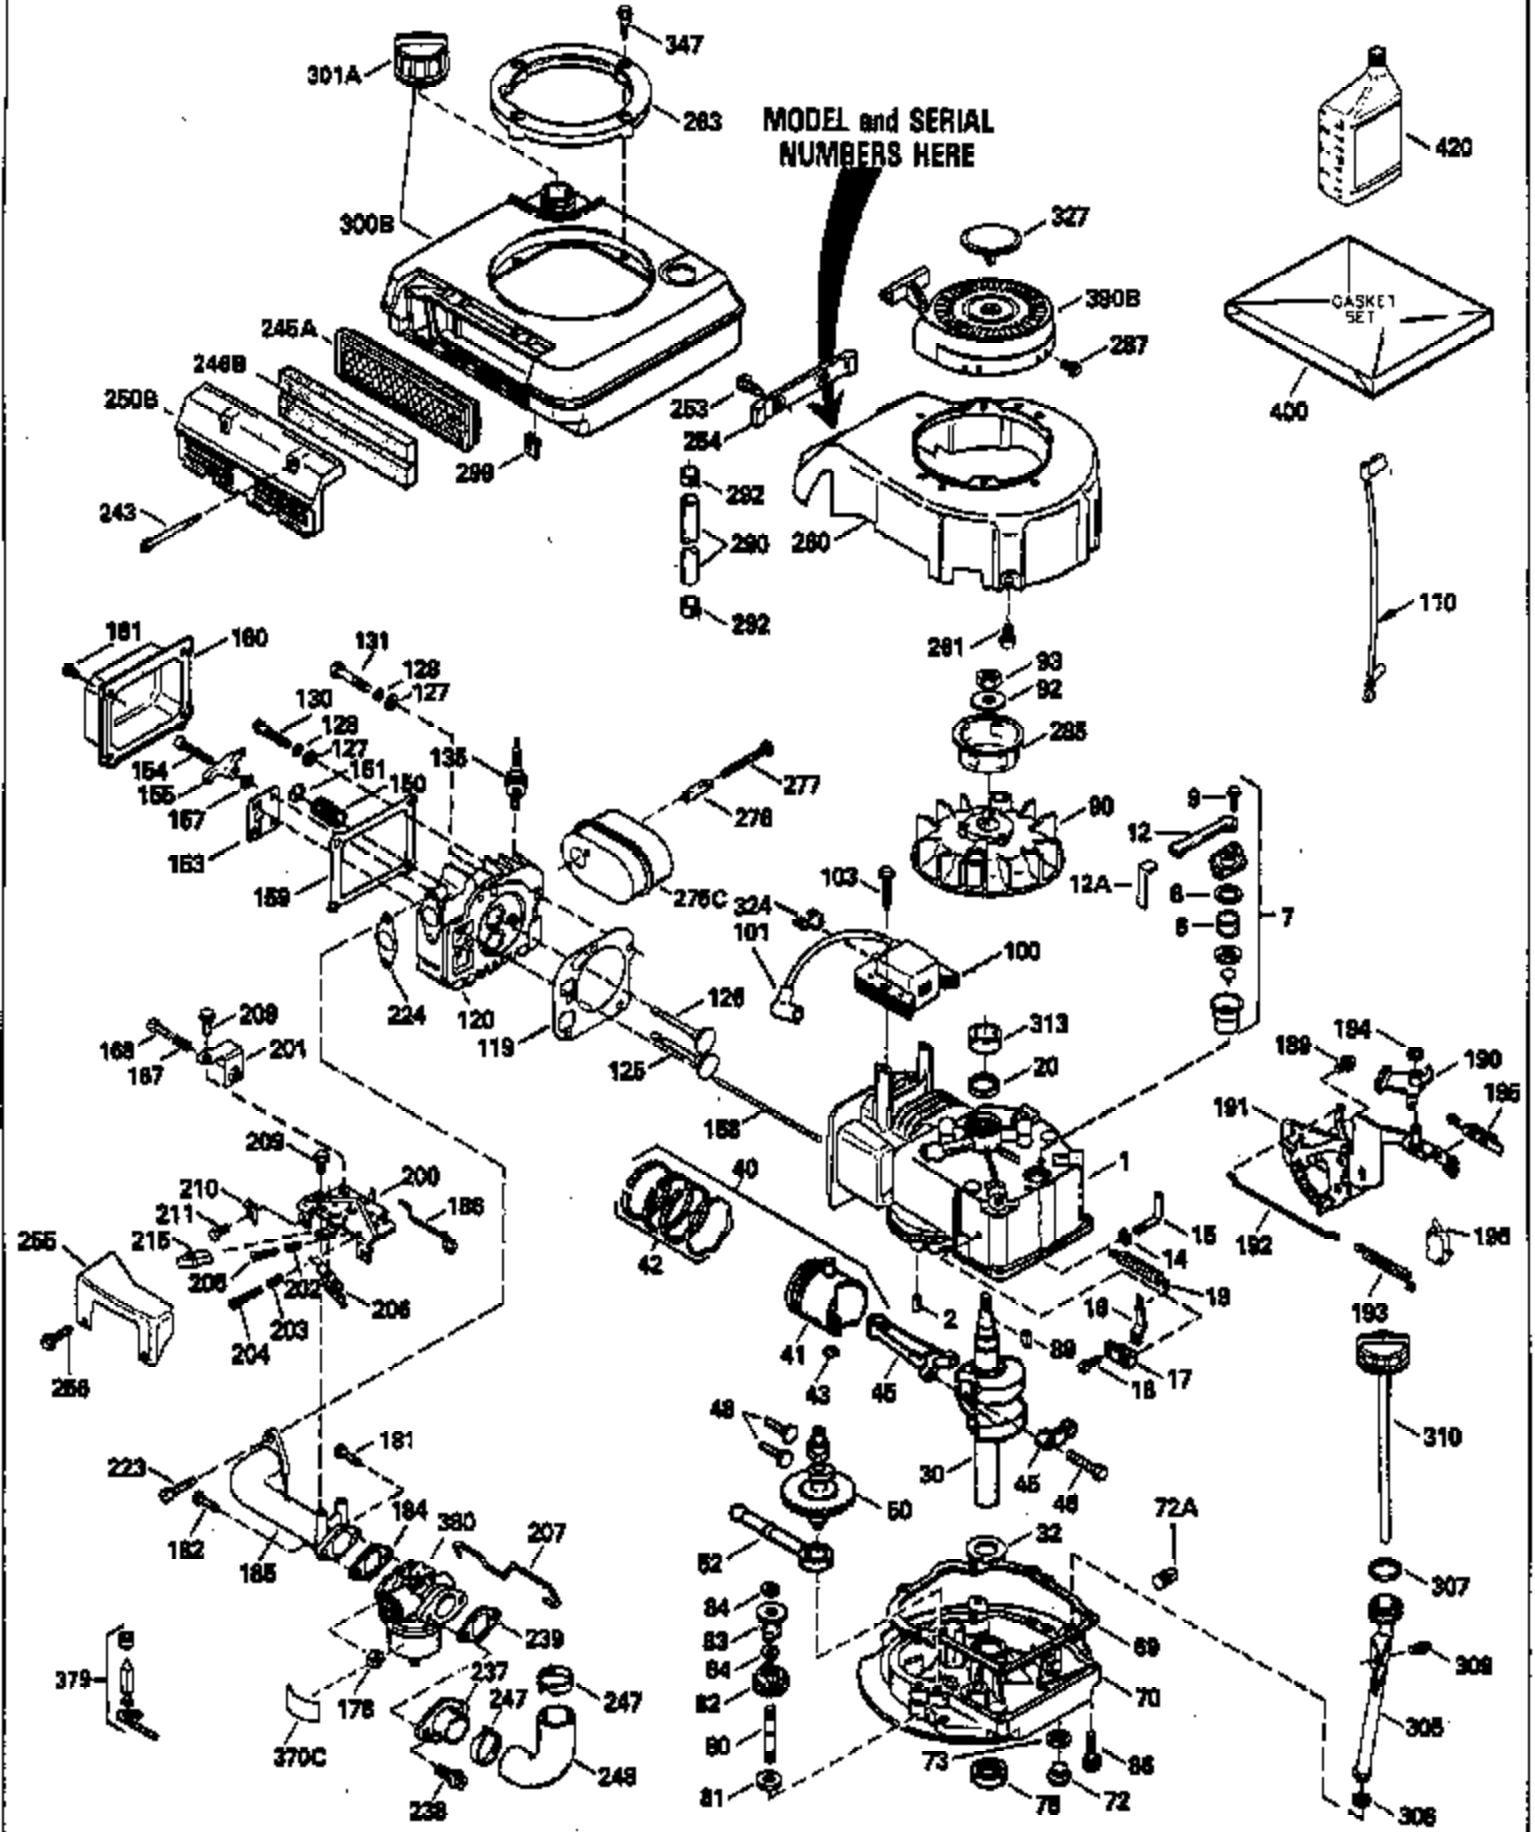

ILLUSTRATION SHOWS TYPICAL PARTS ONLY. ORDER BY PART NUMBER. PARTS NOT LISTED ARE SUPPLIED BY OEM.

Ref #	Part Number	Qty	Description
	1 35613		Cylinder (Incl. 2 & 20) (2-1/2" Bore)
	2 26727		Pin, Dowel
	6 33734		Element, Breather
	7 34214A		Breather Assy. (Incl. 6, 8, 9, 12 & 12 A)
	8 33735		* Gasket, Breather
	9 30200		Screw, 10-24 x 9/16"
12A	34695		Elbow, Breather tube
12	33886		Tube, Breather
14	28277		Washer, Flat
15	30589		Rod, Governor (Incl. 14)
16	31383A		Lever, Governor
17	31335		Clamp, Governor lever
18	650548		Screw, 8-32 x 5/16"
19	33578		Spring, Governor
20	32600		Seal, Oil
30	35649		Crankshaft
32	32323		Washer, Thrust NOTE: This thrust washer maynot be required if a new crankshafthas been installed. Check the proper Mechanic's Handbook for acceptable end play. Use this .010" thrust washer if excess end play is measured.
40	34514		Piston, Pin & Ring Set (Std.) (2-1/2" Bore)
40	34515		Piston, Pin & Ring Set (.010" OS)
40	34516		Piston, Pin & Ring Set (.020" OS)
41	32538B		Piston & Pin Ass'y. (Std.)(Incl. 43) (2-1/2")
41	32548B		Piston & Pin Ass'y. (.010" OS) (Incl. 43)
41	32549B		Piston & Pin Ass'y. (.020" OS) (Incl. 43)
42	28986		Ring Set, Piston (Std.)
42	28987		Ring Set, Piston (.010" OS)
42	28988		Ring Set, Piston (.020" OS)
43	20381		Ring, Piston pin retaining
45	30963B		Rod Assy., Connecting (Incl. 46)
46	32610A		Bolt, Connecting rod
48	35616		Valve, Lifter
50	35615		Camshaft (MCR)
52	29914		Pump Assy., Oil
69	35261		* Gasket, Mounting flange
70	34311C		Mounting Flange (Incl. 72, 72A, 75 & 80)
72	30572		Plug, Oil drain (Incl. 73)
73	28833		* Drain Plug Gasket (Do not use w/plast ic plug)
75	27897		Seal, Oil
80	30574		Shaft, Governor
81	30590A		Washer, Flat
82	30591		Gear Assy., Governor (Incl. 81)
83	30588A		Spool, Governor
84	29193		Ring, Retaining
86	650488		Screw, 1/4-20 x 1-1/4"
89	611004		Key, Flywheel
90	611112		Flywheel
92	650815		Washer, Belleville
93	650816		Nut, Flywheel
100	34443A		Solid State Assy.
101	610118		Cover, Spark Plug
103	650814		Screw, Torx T-15, 10-24 x 1"
110	34961		Ground Wire
119	35617		* Gasket, Cylinder head
120	35630		Head Cylinder
125	35621		Exhaust Valve (Std.) (Incl. 151)