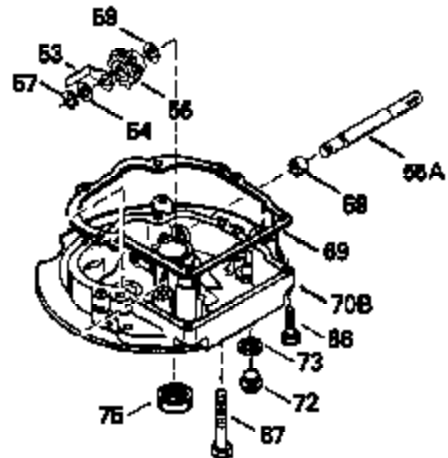

ILLUSTRATION SHOWS TYPICAL PARTS ONLY. ORDER BY PART NUMBER. PARTS NOT LISTED ARE SUPPLIED BY OEM.

Ref #	Part Number	Qty	Description
69	35261		* Gasket, Mounting flange
72	30572		Plug, Oil drain (Incl. 73)
73	28833		* Drain Plug Gasket (Do not use w/plastic plug)
75	27897		Seal, Oil
86	650488		Screw, 1/4-20 x 1-1/4"
103	650814		Screw, Torx T-15, 10-24 x 1"
153	35623		Guide, Push rod
215	32410		Knob, Speed control
275	35637		Muffler
276A	35638		Plate, Lock
277	650915		Screw, 1/4-20 x 3-5/32"