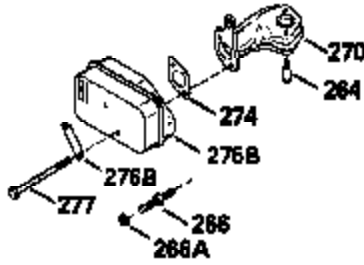

ILLUSTRATION SHOWS TYPICAL PARTS ONLY. ORDER BY PART NUMBER. PARTS NOT LISTED ARE SUPPLIED BY OEM.

Ref #	Part Number	Qty	Description
69	35261		* Gasket, Mounting flange
72	30572		Plug, Oil drain (Incl. 73)
73	28833		* Drain Plug Gasket (Do not use w/plastic plug)
75	27897		Seal, Oil
86	650488		Screw, 1/4-20 x 1-1/4"
103	650814		Screw, Torx T-15, 10-24 x 1"
153	35623		Guide, Push rod
215	32410		Knob, Speed control
275	35637		Muffler
276A	35638		Plate, Lock
277	650915		Screw, 1/4-20 x 3-5/32"