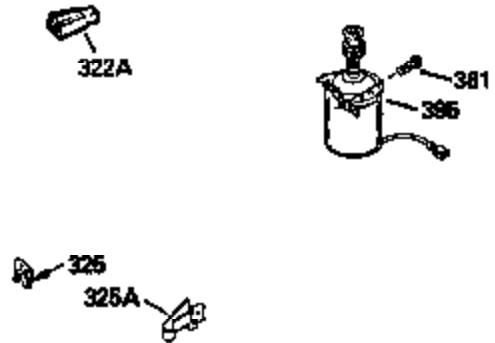

ILLUSTRATION SHOWS TYPICAL PARTS ONLY. ORDER BY PART NUMBER. PARTS NOT LISTED ARE SUPPLIED BY OEM.

Ref #	Part Number	Qty	Description
69	35261		* Gasket, Mounting flange
72	30572		Plug, Oil drain (Incl. 73)
73	28833		* Drain Plug Gasket (Do not use w/plastic plug)
75	27897		Seal, Oil
86	650488		Screw, 1/4-20 x 1-1/4"
103	650814		Screw, Torx T-15, 10-24 x 1"
153	35623		Guide, Push rod
215	32410		Knob, Speed control
275	35637		Muffler
276A	35638		Plate, Lock
277	650915		Screw, 1/4-20 x 3-5/32"