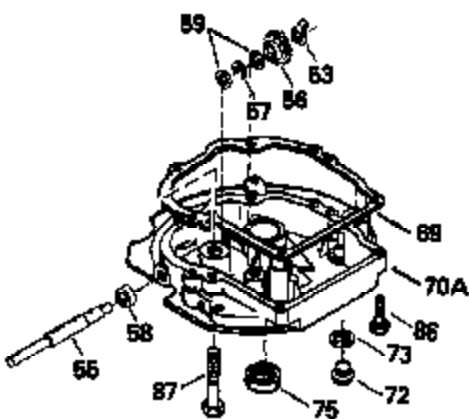

ILLUSTRATION SHOWS TYPICAL PARTS ONLY. ORDER BY PART NUMBER. PARTS NOT LISTED ARE SUPPLIED BY OEM.

Ref #	Part Number	Qty	Description
69	35261		* Gasket, Mounting flange
72	30572		Plug, Oil drain (Incl. 73)
73	28833		* Drain Plug Gasket (Do not use w/plastic plug)
75	27897		Seal, Oil
86	650488		Screw, 1/4-20 x 1-1/4"
103	650814		Screw, Torx T-15, 10-24 x 1"
153	35623		Guide, Push rod
215	32410		Knob, Speed control
275	35637		Muffler
276A	35638		Plate, Lock
277	650915		Screw, 1/4-20 x 3-5/32"