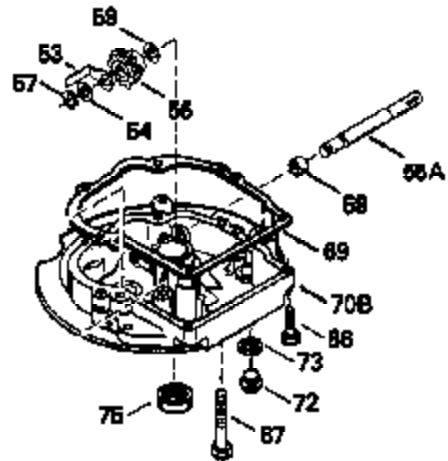

ILLUSTRATION SHOWS TYPICAL PARTS ONLY. ORDER BY PART NUMBER. PARTS NOT LISTED ARE SUPPLIED BY OEM.

Ref #	Part Number	Qty	Description
69	35261		* Gasket, Mounting flange
72	30572		Plug, Oil drain (Incl. 73)
73	28833		* Drain Plug Gasket (Do not use w/plastic plug)
75	27897		Seal, Oil
86	650488		Screw, 1/4-20 x 1-1/4"
103	650814		Screw, Torx T-15, 10-24 x 1"
153	35623		Guide, Push rod
215	32410		Knob, Speed control
275	35637		Muffler
276A	35638		Plate, Lock
277	650915		Screw, 1/4-20 x 3-5/32"