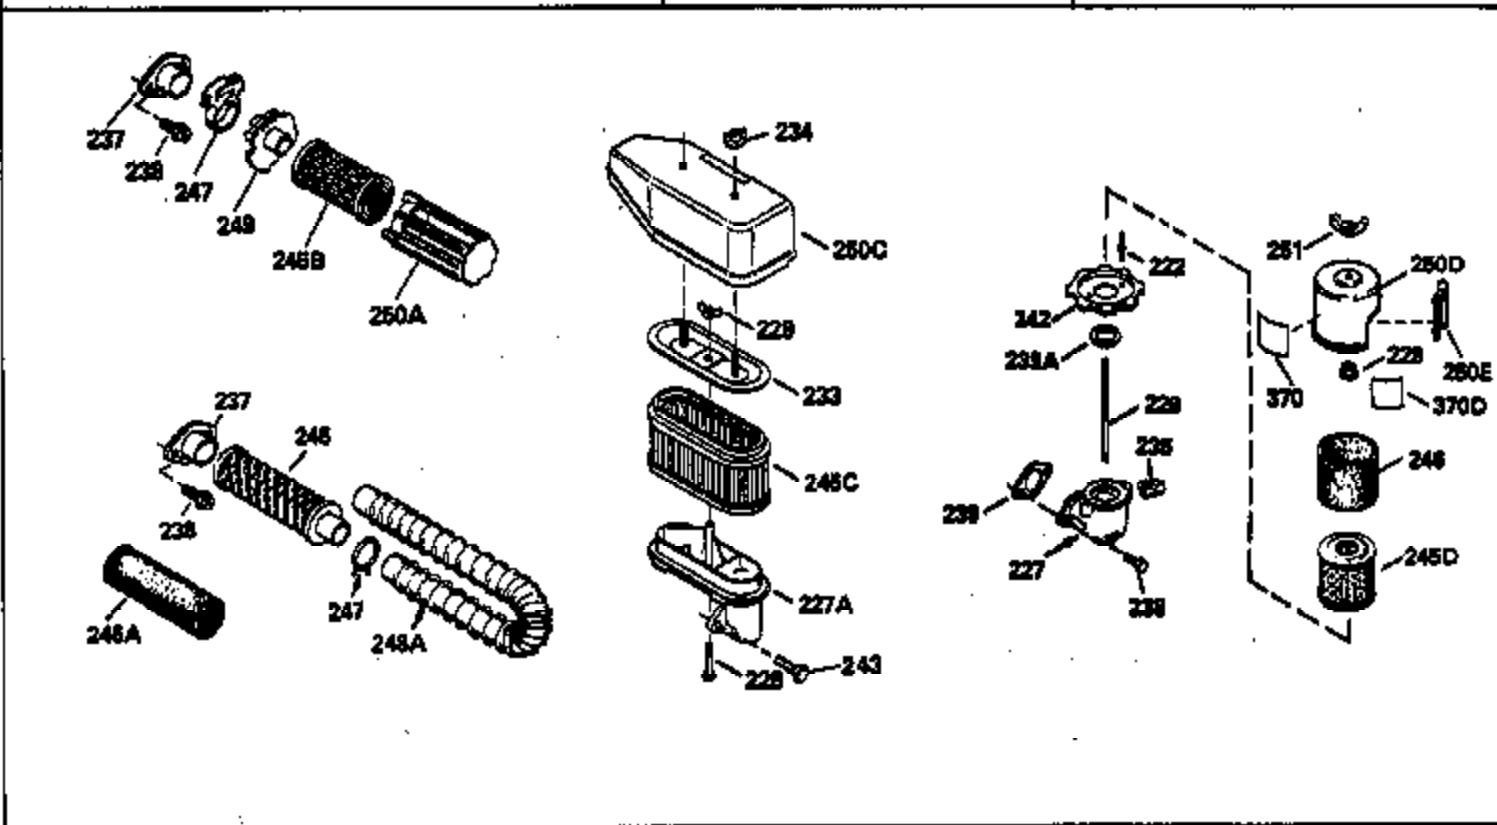

ILLUSTRATION SHOWS TYPICAL PARTS ONLY. ORDER BY PART NUMBER. PARTS NOT LISTED ARE SUPPLIED BY OEM.

Engine Parts List #2

Ref #	Part Number	Qty	Description
153	35623		Guide, Push rod
215	32410		Knob, Speed control
237	32971		Adapter, Air cleaner
238	650709		Screw, 10-32 x 7/16"
239	35815		* Gasket, Air cleaner
245B	35066		Air Cleaner Filter
247	35068		Clamp, Air cleaner
249	35067		Collar, Air cleaner
250A	35065		Cover, Air cleaner
287	650884		Screw, 8-32 x 1/2"
298	28763		Screw, 10-32 x 35/64"
300	34369A		Fuel Tank (Incl. 292 & 301)
301A	35355		Cap, Fuel
302	35480		Retainer, Fuel cap
327	35392		Plug, Starter
357	34985		Retainer, Starter rope
358	35168		Bracket Assy., Rope guide
370F	34387		Decal, Instruction (optional)
430	730574		Optional Screen Kit (Incl.370F,431,43 2,433)
431	35596		Debris Screen (Optional)
432	35597		Debris Screen Bracket (Optional)
433	650910		Screw, 8-32 x 1/4" (Optional)