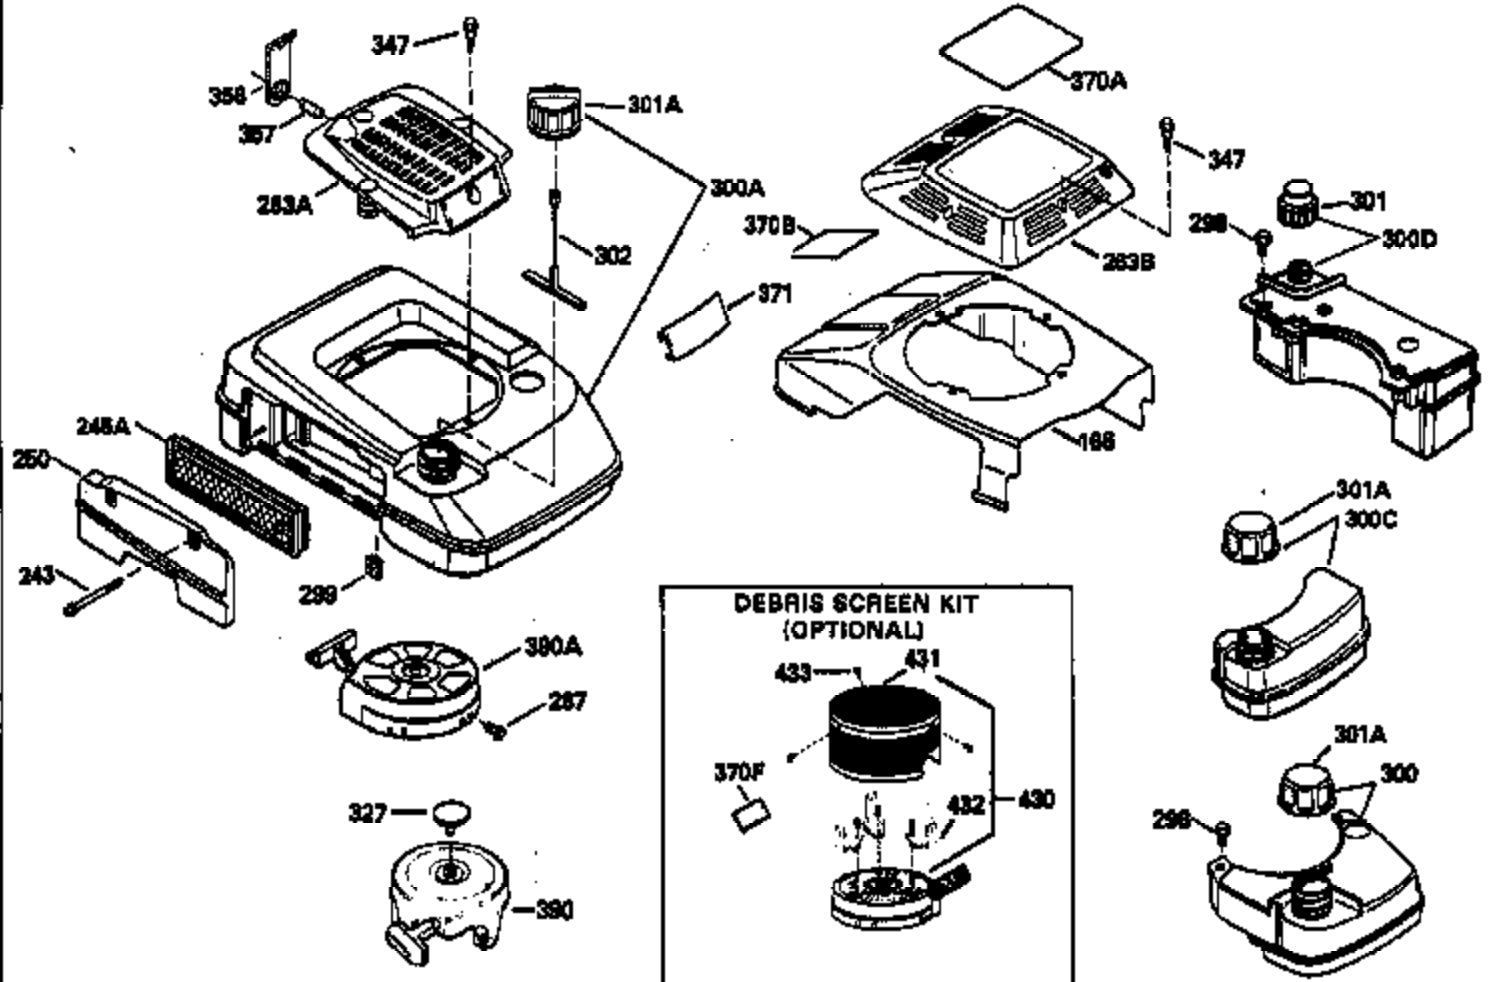

ILLUSTRATION SHOWS TYPICAL PARTS ONLY. ORDER BY PART NUMBER. PARTS NOT LISTED ARE SUPPLIED BY OEM.

Engine Parts List #2

Ref #	Part Number	Qty	Description
153	35623		Guide, Push rod
215	35511		Knob, Speed control
237	32971		Adapter, Air cleaner
238	650709		Screw, 10-32 x 7/16"
239	35815		* Gasket, Air cleaner
243	650899		Screw, 10-32 x 2-3/32"
245A	35500		Air Cleaner Filter
247	35505		Clamp, Air cleaner
250	35531		Cover,, Air cleaner
263A	35632		Grill, Starter
287	650884		Screw, 8-32 x 1/2"
299	650900		Clip, "U" Type nut, 10-32
300A	35631		Shroud & Tank Assy. (Incl. 299 & 301)
301A	35355		Cap, Fuel
302	35480		Retainer, Fuel cap
347	650898		Screw, 10-32 x 27/32"
357	34985		Retainer, Starter rope
358	35168		Bracket Assy., Rope guide
370F	34387		Decal, Instruction (optional)
371	35643		Plate Assy., Name
390A	590637		Rewind Starter (Refer to Division 5, Section C, page 34 or Fiche 11 Grid G-3 for breakdown)
430	730574		Optional Screen Kit (Incl.370F,431,43 2,433)
431	35596		Debris Screen (Optional)
432	35597		Debris Screen Bracket (Optional)
433	650910		Screw, 8-32 x 1/4" (Optional)