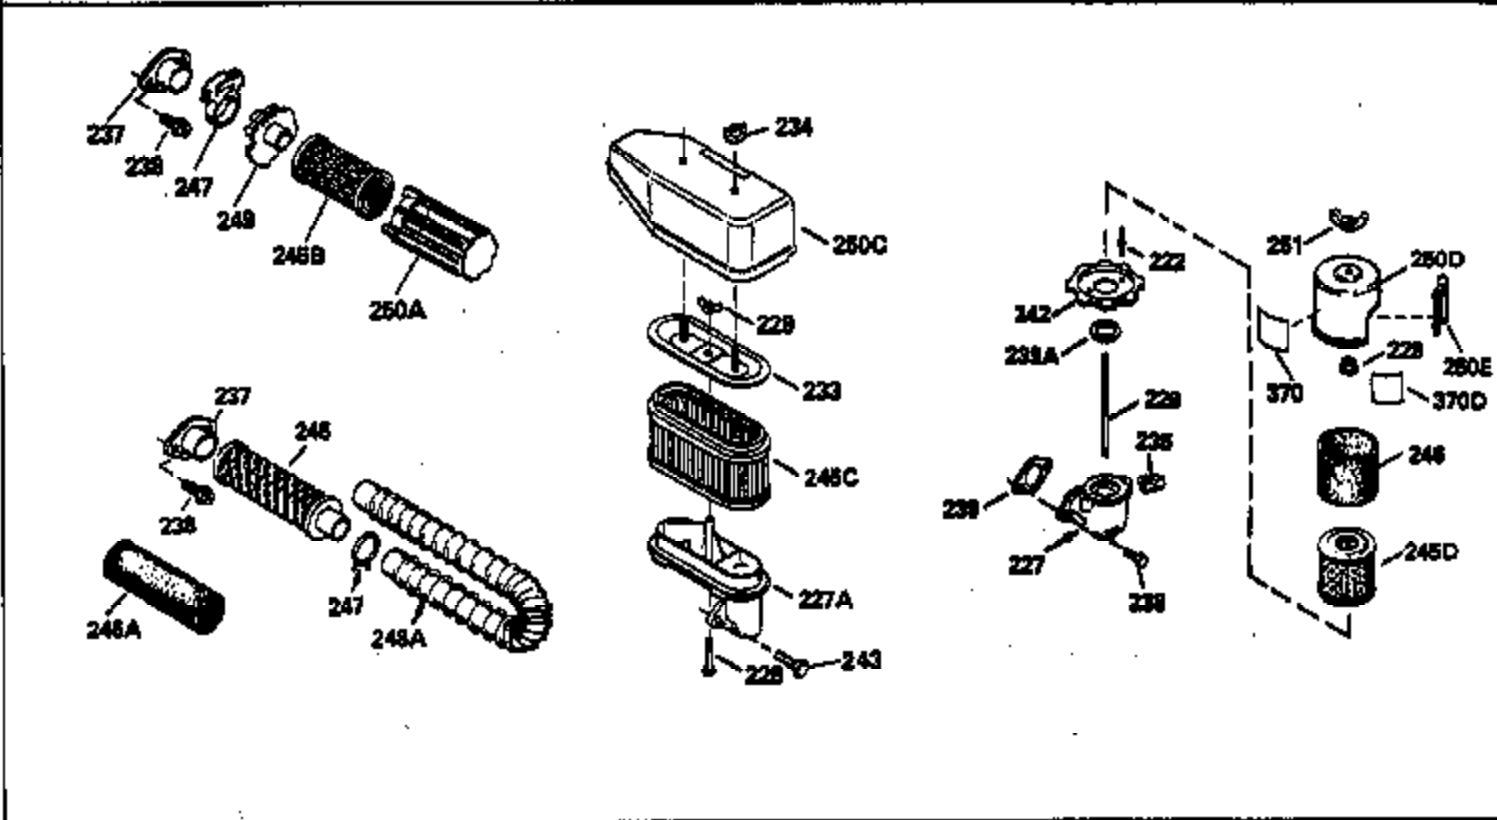

ILLUSTRATION SHOWS TYPICAL PARTS ONLY. ORDER BY PART NUMBER. PARTS NOT LISTED ARE SUPPLIED BY OEM.

Engine Parts List #2

Ref #	Part Number	Qty	Description
153	35623		Guide, Push rod
215	35511		Knob, Speed control
237	32971		Adapter, Air cleaner
238	650709		Screw, 10-32 x 7/16"
239	35815		* Gasket, Air cleaner
243	650899		Screw, 10-32 x 2-3/32"
245A	35500		Air Cleaner Filter
247	35505		Clamp, Air cleaner
250	35531		Cover,, Air cleaner
263A	35632		Grill, Starter
287	650884		Screw, 8-32 x 1/2"
299	650900		Clip, "U" Type nut, 10-32
300A	35631		Shroud & Tank Assy. (Incl. 299 & 301)
301A	35355		Cap, Fuel
302	35480		Retainer, Fuel cap
347	650898		Screw, 10-32 x 27/32"
357	34985		Retainer, Starter rope
358	35168		Bracket Assy., Rope guide
370F	34387		Decal, Instruction (optional)
371	35643		Plate Assy., Name
390A	590637		Rewind Starter (Refer to Division 5, Section C, page 34 or Fiche 11 Grid G-3 for breakdown)
430	730574		Optional Screen Kit (Incl.370F,431,43 2,433)
431	35596		Debris Screen (Optional)
432	35597		Debris Screen Bracket (Optional)
433	650910		Screw, 8-32 x 1/4" (Optional)