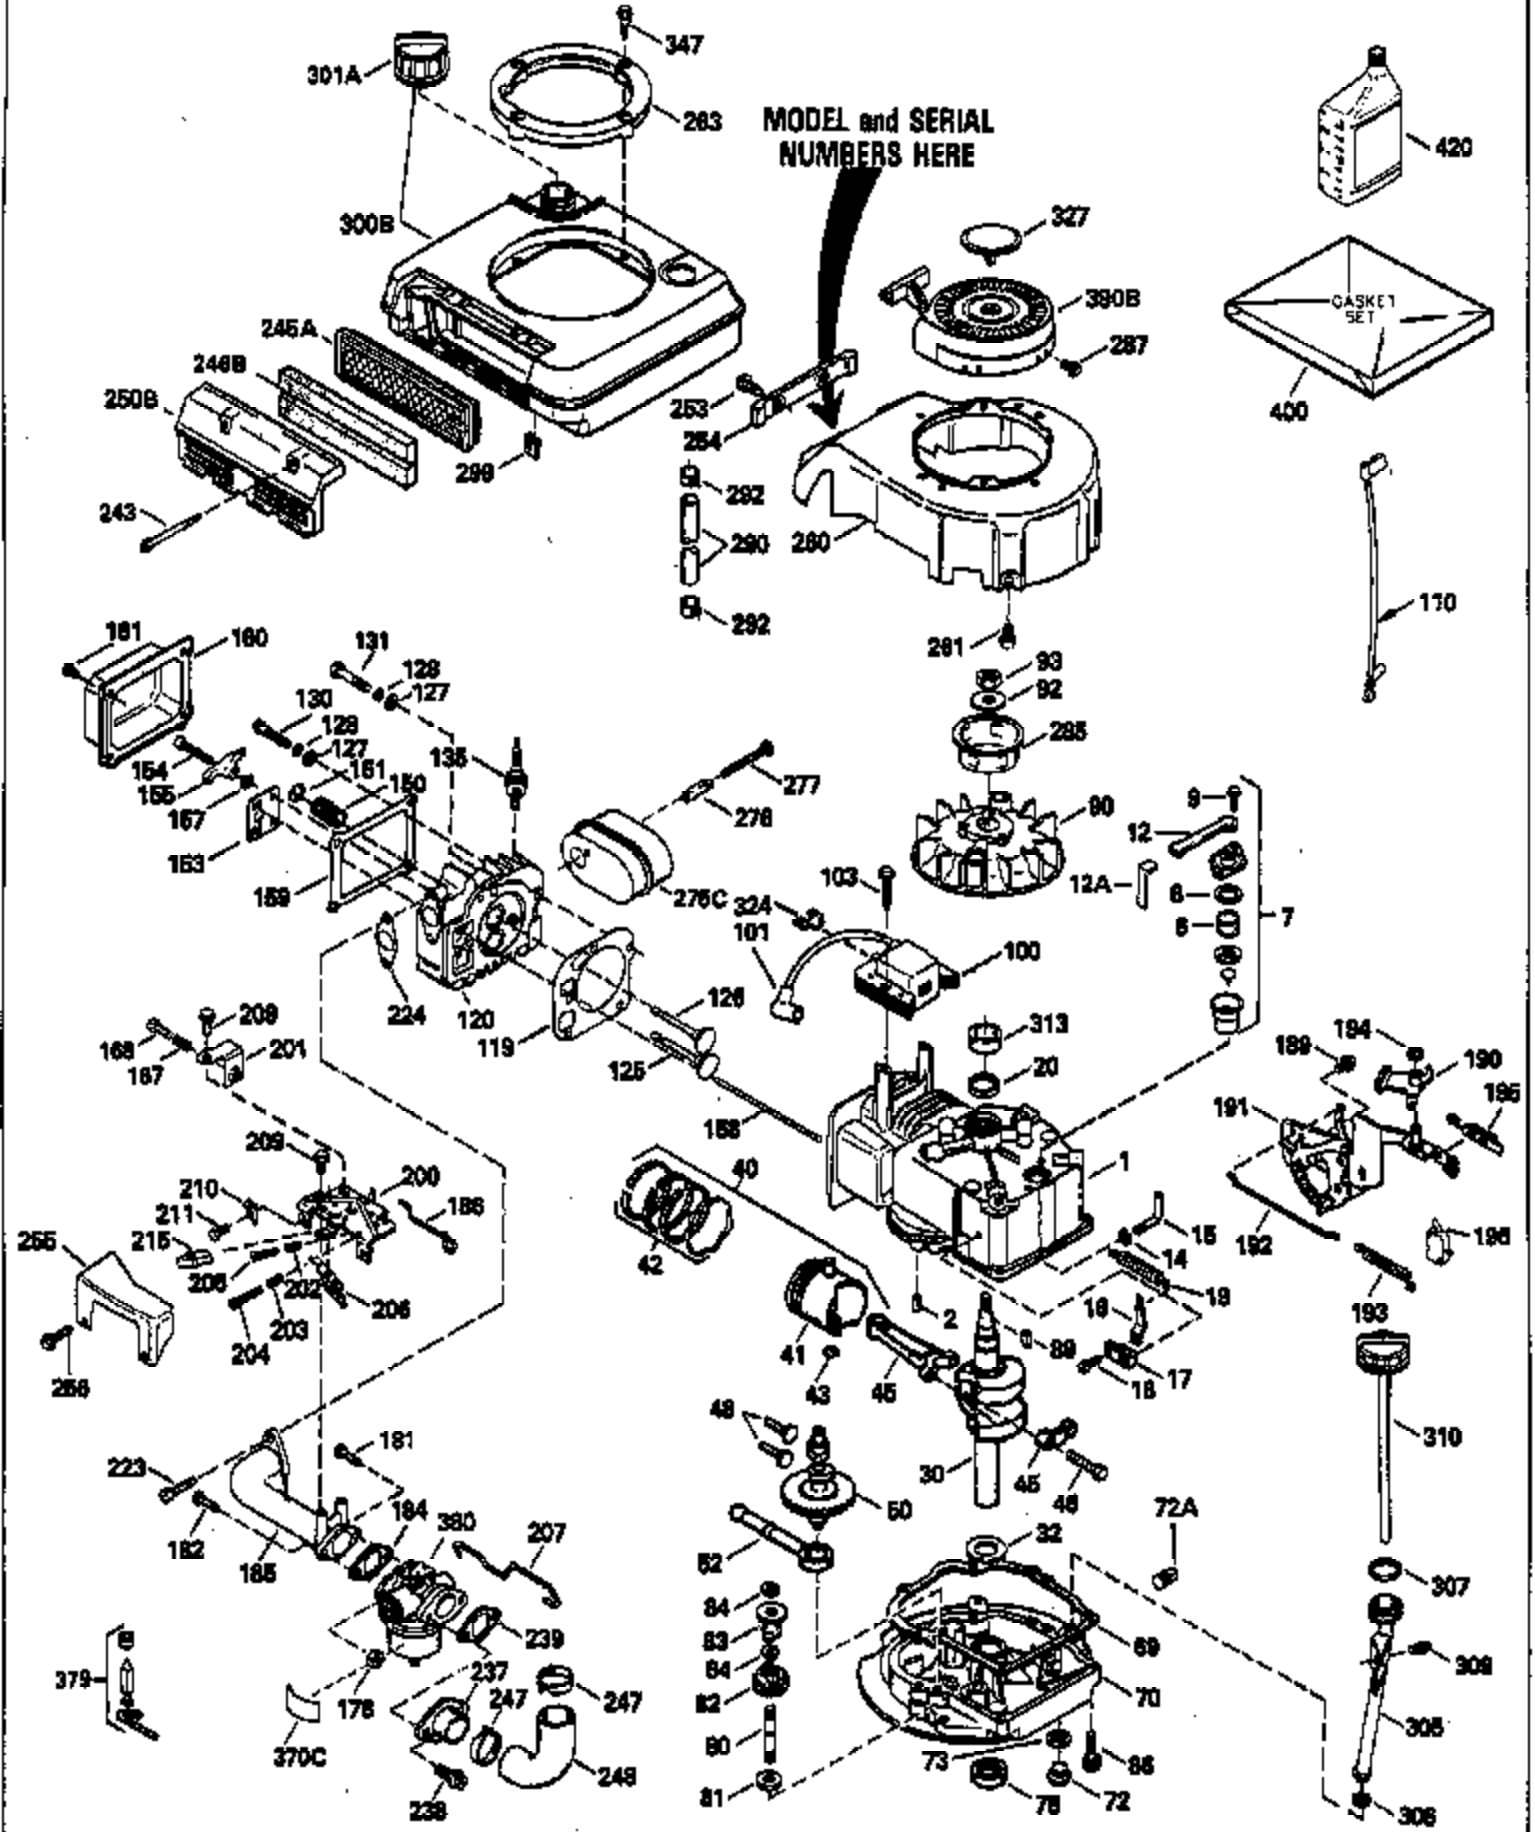

ILLUSTRATION SHOWS TYPICAL PARTS ONLY. ORDER BY PART NUMBER. PARTS NOT LISTED ARE SUPPLIED BY OEM.

Ref #	Part Number	Qty	Description
1	35613		Cylinder (Incl. 2 & 20) (2-1/2" Bore)
2	26727		Pin, Dowel
6	33734		Element, Breather
7	34214A		Breather Assy. (Incl. 6, 8, 9, 12 & 12 A)
8	33735		* Gasket, Breather
9	30200		Screw, 10-24 x 9/16"
12	35496		Tube, Breather
14	28277		Washer, Flat
15	30589		Rod, Governor (Incl. 14)
16	31383A		Lever, Governor
17	31335		Clamp, Governor lever
18	650548		Screw, 8-32 x 5/16"
19	33578		Spring, Governor
20	32600		Seal, Oil
30	35644A		Crankshaft
32	32323		Washer, Thrust NOTE: This thrust washer maynot be required if a new crankshafthas been installed. Check the proper Mechanic's Handbook for acceptable end play. Use this .010" thrust washer if excess end play is measured.
40	34514		Piston, Pin & Ring Set (Std.) (2-1/2" Bore)
40	34515		Piston, Pin & Ring Set (.010" OS)
40	34516		Piston, Pin & Ring Set (.020" OS)
41	32538B		Piston & Pin Ass'y. (Std.)(Incl. 43) (2-1/2")
41	32548B		Piston & Pin Ass'y. (.010" OS) (Incl. 43)
41	32549B		Piston & Pin Ass'y. (.020" OS) (Incl. 43)
42	28986		Ring Set, Piston (Std.)
42	28987		Ring Set, Piston (.010" OS)
42	28988		Ring Set, Piston (.020" OS)
43	20381		Ring, Piston pin retaining
45	30963B		Rod Assy., Connecting (Incl. 46)
46	32610A		Bolt, Connecting rod
48	35616		Valve, Lifter
50	35615		Camshaft (MCR)
52	29914		Pump Assy., Oil
69	35261		* Gasket, Mounting flange
70	35179A		Mounting Flange (Incl. 72, 75 & 80)
72	30572		Plug, Oil drain (Incl. 73)
73	28833		* Drain Plug Gasket (Do not use w/plast ic plug)
75	27897		Seal, Oil
80	30574		Shaft, Governor
81	30590A		Washer, Flat
82	30591		Gear Assy., Governor (Incl. 81)
83	30588A		Spool, Governor
84	29193		Ring, Retaining
86	650488		Screw, 1/4-20 x 1-1/4"
89	610961		Key, Flywheel
90	611123		Flywheel
92	650815		Washer, Belleville
93	650816		Nut, Flywheel
100	34443A		Solid State Assy.
101	610118		Cover, Spark Plug
103	650814		Screw, Torx T-15, 10-24 x 1"
110	35518		Ground Wire
119	35617		* Gasket, Cylinder head
120	35618		Head Cylinder
125	35621		Exhaust Valve (Std.) (Incl. 151)
125	35622		Exhaust Valve (1/32" OS) (Incl. 151)