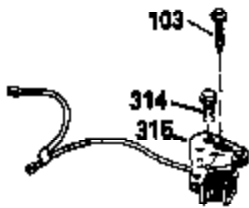

ILLUSTRATION SHOWS TYPICAL PARTS ONLY. ORDER BY PART NUMBER. PARTS NOT LISTED ARE SUPPLIED BY OEM.

Ref #	Part Number	Qty	Description
69	35261		* Gasket, Mounting flange
72	30572		Plug, Oil drain (Incl. 73)
73	28833		* Drain Plug Gasket (Do not use w/plastic plug)
75	27897		Seal, Oil
86	650488		Screw, 1/4-20 x 1-1/4"
103	650814		Screw, Torx T-15, 10-24 x 1"
153	35623		Guide, Push rod
215	35511		Knob, Speed control
275A	391028		Muffler
277	650697A		Screw, 5/16-18 x 2-1/2"
322	610921		Connector, Body
322A	611119		Connector, Body