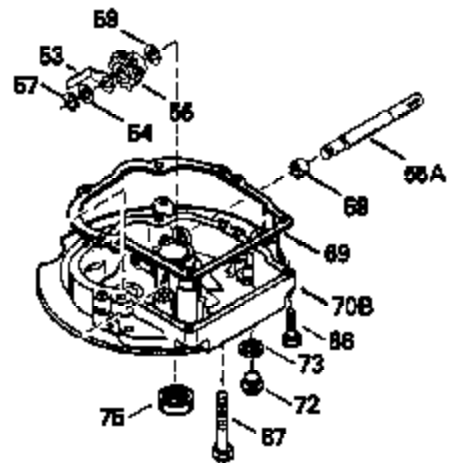

ILLUSTRATION SHOWS TYPICAL PARTS ONLY. ORDER BY PART NUMBER. PARTS NOT LISTED ARE SUPPLIED BY OEM.

Ref #	Part Number	Qty	Description
69	35261		* Gasket, Mounting flange
72	30572		Plug, Oil drain (Incl. 73)
73	28833		* Drain Plug Gasket (Do not use w/plastic plug)
75	27897		Seal, Oil
86	650488		Screw, 1/4-20 x 1-1/4"
103	650814		Screw, Torx T-15, 10-24 x 1"
153	35623		Guide, Push rod
215	35511		Knob, Speed control
275A	391028		Muffler
277	650697A		Screw, 5/16-18 x 2-1/2"
322	610921		Connector, Body
322A	611119		Connector, Body