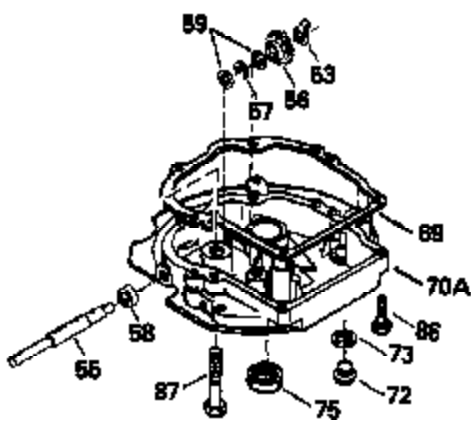

ILLUSTRATION SHOWS TYPICAL PARTS ONLY. ORDER BY PART NUMBER. PARTS NOT LISTED ARE SUPPLIED BY OEM.

Ref #	Part Number	Qty	Description
69	35261		* Gasket, Mounting flange
72	30572		Plug, Oil drain (Incl. 73)
73	28833		* Drain Plug Gasket (Do not use w/plastic plug)
75	27897		Seal, Oil
86	650488		Screw, 1/4-20 x 1-1/4"
103	650814		Screw, Torx T-15, 10-24 x 1"
153	35623		Guide, Push rod
215	35369		Knob, Speed control
275	35637		Muffler
276A	35638		Plate, Lock
277	650915		Screw, 1/4-20 x 3-5/32"
314	650767		Screw, 8-36 x 5/8"
315	35365		Coil Assy., Alternator
318	35587		Seal, Connector
322	34977		Connector, Body
322	610921		Connector, Body
322A	611119		Connector, Body
330	35356		Wire, Ground
361	650831		Screw, 1/4-20 x 15/32"
395	35709		Starter Motor (12 Volt) (Refer to Division 5, Section D, page 18 or Fiche 11, Grid G-11 for breakdown)