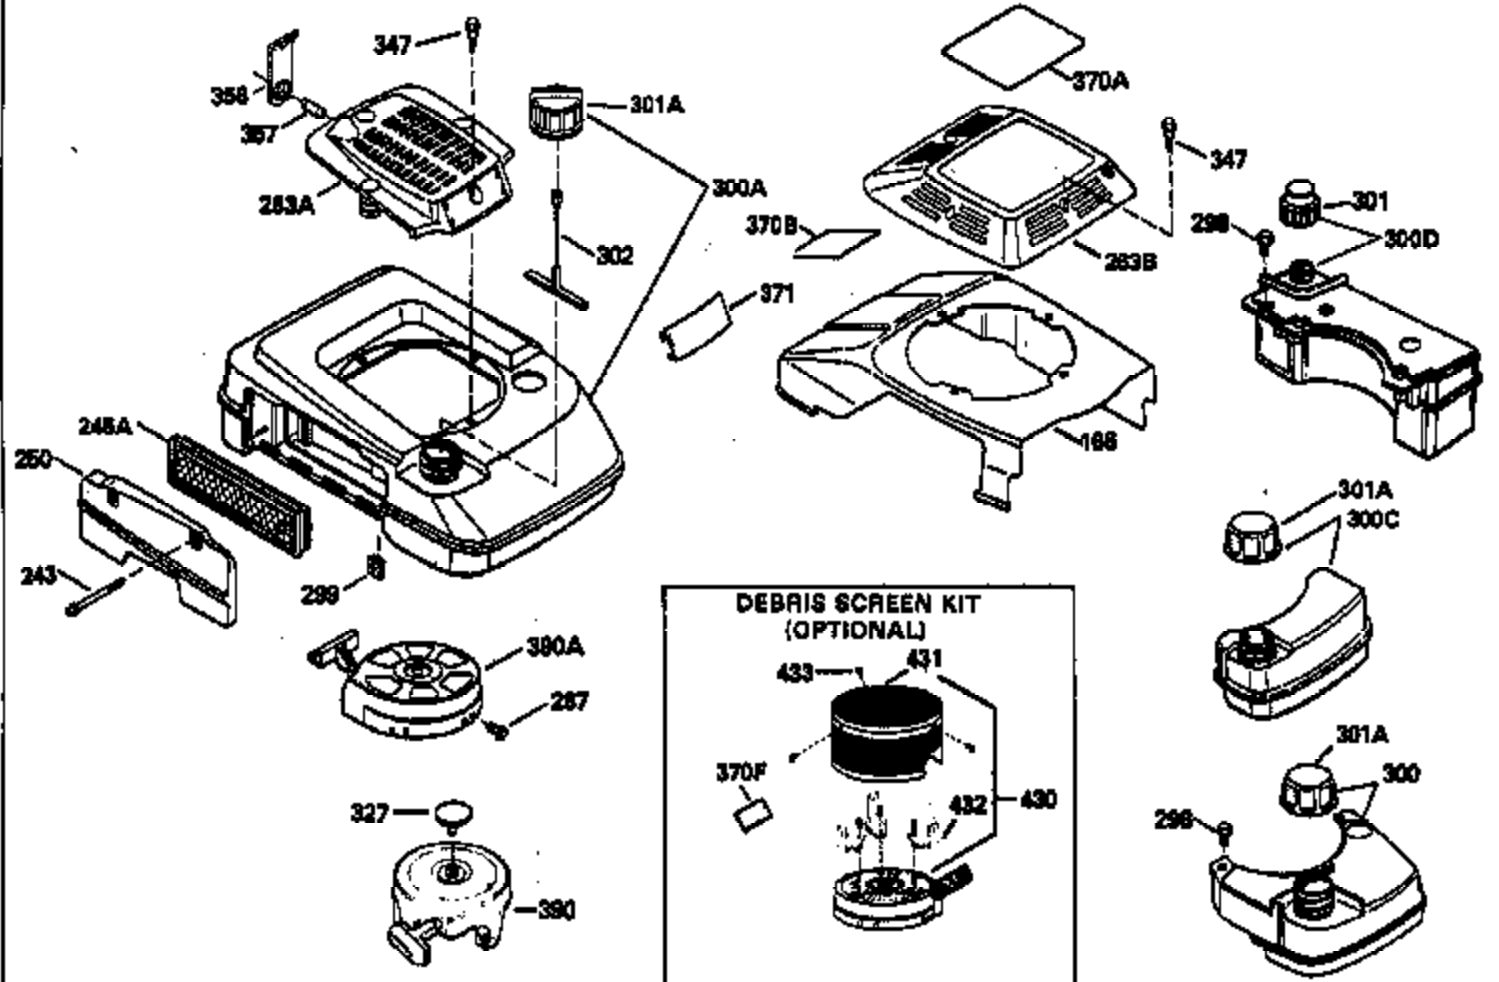

ILLUSTRATION SHOWS TYPICAL PARTS ONLY. ORDER BY PART NUMBER. PARTS NOT LISTED ARE SUPPLIED BY OEM.

Engine Parts List #2

Ref #	Part Number	Qty	Description
153	35623		Guide, Push rod
215	35369		Knob, Speed control
237	32971		Adapter, Air cleaner
238	650709		Screw, 10-32 x 7/16"
239	35815		* Gasket, Air cleaner
245	32796		Air Cleaner Filter
246A	35640		Filter, Pre-cleaner air
247	35068		Clamp, Air cleaner
248A	33142		Tube, Air intake
357	34985		Retainer, Starter rope
358	35168		Bracket Assy., Rope guide
370F	34387		Decal, Instruction (optional)
390	590420A		Rewind Starter (Refer to Division 5, Section C, page 25 or Fiche 11, Grid G-1 for breakdown)
430	730574		Optional Screen Kit (Incl.370F,431,43 2,433)
431	35596		Debris Screen (Optional)
432	35597		Debris Screen Bracket (Optional)
433	650910		Screw, 8-32 x 1/4" (Optional)