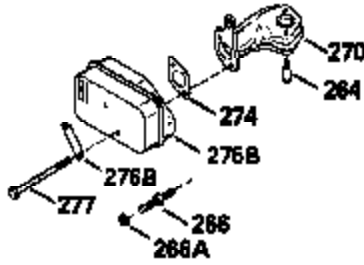

ILLUSTRATION SHOWS TYPICAL PARTS ONLY. ORDER BY PART NUMBER. PARTS NOT LISTED ARE SUPPLIED BY OEM.

Ref #	Part Number	Qty	Description
69	35261		* Gasket, Mounting flange
72	30572		Plug, Oil drain (Incl. 73)
73	28833		* Drain Plug Gasket (Do not use w/plastic plug)
75	27897		Seal, Oil
86	650488		Screw, 1/4-20 x 1-1/4"
103	650814		Screw, Torx T-15, 10-24 x 1"
153	35623		Guide, Push rod
215	35369		Knob, Speed control
275	35637		Muffler
276A	35638		Plate, Lock
277	650915		Screw, 1/4-20 x 3-5/32"
314	650767		Screw, 8-36 x 5/8"
315	35365		Coil Assy., Alternator
318	35587		Seal, Connector
322	34977		Connector, Body
322	610921		Connector, Body
322A	611119		Connector, Body
330	35356		Wire, Ground
361	650831		Screw, 1/4-20 x 15/32"
395	35709		Starter Motor (12 Volt) (Refer to Division 5, Section D, page 18 or Fiche 11, Grid G-11 for breakdown)