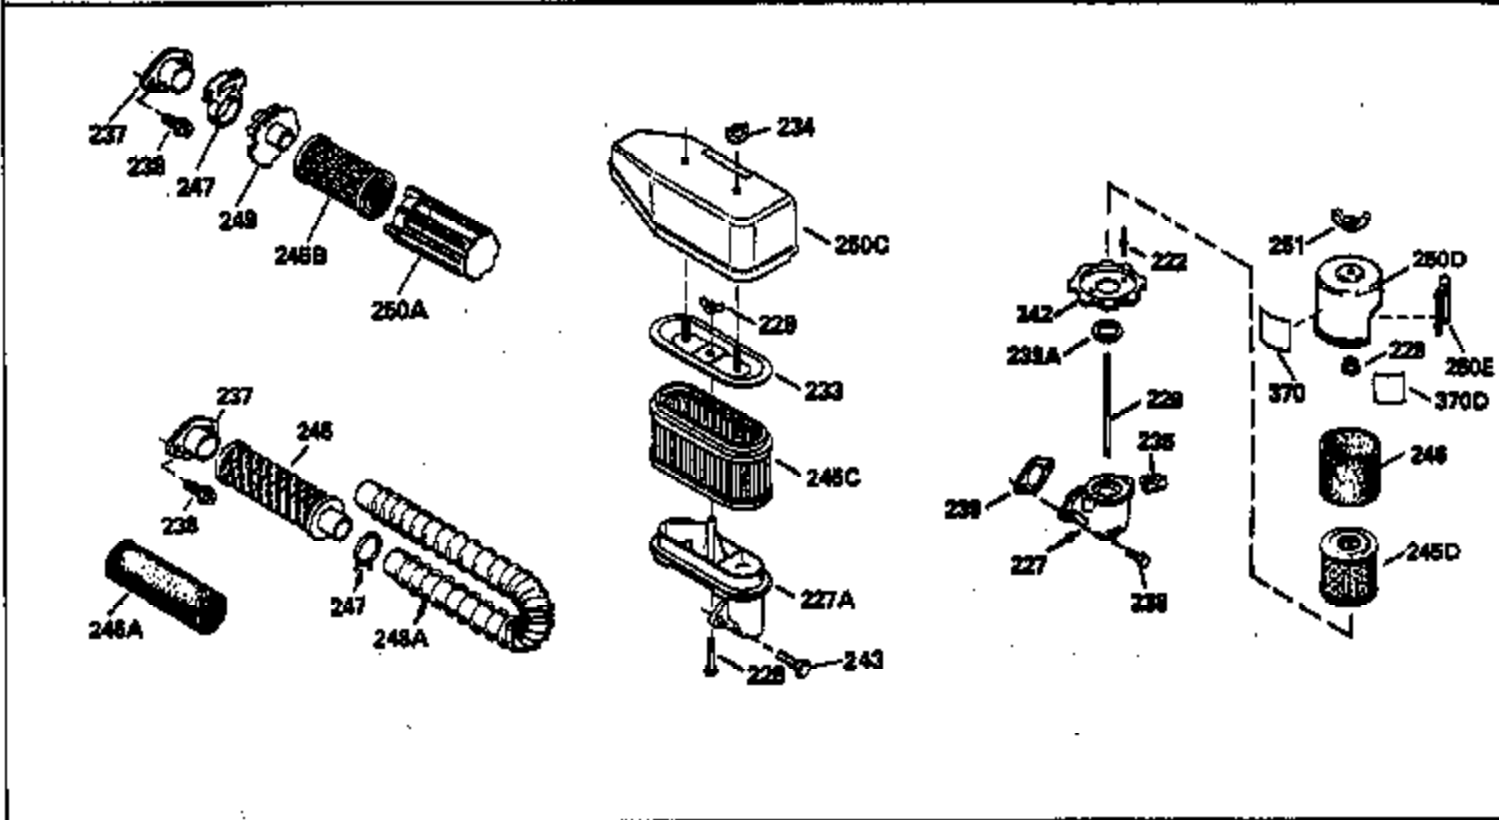

ILLUSTRATION SHOWS TYPICAL PARTS ONLY. ORDER BY PART NUMBER. PARTS NOT LISTED ARE SUPPLIED BY OEM.

Engine Parts List #2

Ref #	Part Number	Qty	Description
153	35623		Guide, Push rod
215	35369		Knob, Speed control
237	32971		Adapter, Air cleaner
238	650709		Screw, 10-32 x 7/16"
239	35815		* Gasket, Air cleaner
245	32796		Air Cleaner Filter
246A	35640		Filter, Pre-cleaner air
247	35068		Clamp, Air cleaner
248A	33142		Tube, Air intake
357	34985		Retainer, Starter rope
358	35168		Bracket Assy., Rope guide
370F	34387		Decal, Instruction (optional)
390	590420A		Rewind Starter (Refer to Division 5, Section C, page 25 or Fiche 11, Grid G-1 for breakdown)
430	730574		Optional Screen Kit (Incl.370F,431,43 2,433)
431	35596		Debris Screen (Optional)
432	35597		Debris Screen Bracket (Optional)
433	650910		Screw, 8-32 x 1/4" (Optional)