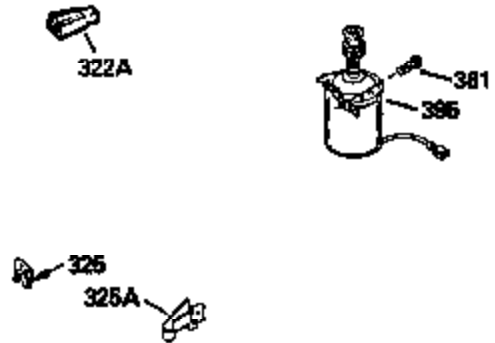

ILLUSTRATION SHOWS TYPICAL PARTS ONLY. ORDER BY PART NUMBER. PARTS NOT LISTED ARE SUPPLIED BY OEM.

Ref #	Part Number	Qty	Description
69	35261		* Gasket, Mounting flange
72	30572		Plug, Oil drain (Incl. 73)
73	28833		* Drain Plug Gasket (Do not use w/plastic plug)
75	27897		Seal, Oil
86	650488		Screw, 1/4-20 x 1-1/4"
103	650814		Screw, Torx T-15, 10-24 x 1"
153	35623		Guide, Push rod
215	35369		Knob, Speed control
275	35637		Muffler
276A	35638		Plate, Lock
277	650915		Screw, 1/4-20 x 3-5/32"
314	650767		Screw, 8-36 x 5/8"
315	35365		Coil Assy., Alternator
318	35587		Seal, Connector
322	34977		Connector, Body
322	610921		Connector, Body
322A	611119		Connector, Body
330	35356		Wire, Ground
361	650831		Screw, 1/4-20 x 15/32"
395	35709		Starter Motor (12 Volt) (Refer to Division 5, Section D, page 18 or Fiche 11, Grid G-11 for breakdown)