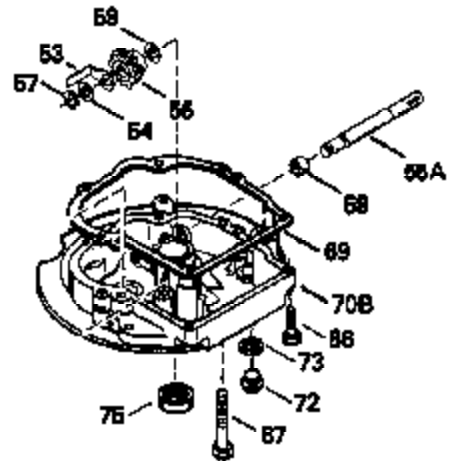

ILLUSTRATION SHOWS TYPICAL PARTS ONLY. ORDER BY PART NUMBER. PARTS NOT LISTED ARE SUPPLIED BY OEM.

Ref #	Part Number	Qty	Description
69	35261		* Gasket, Mounting flange
72	30572		Plug, Oil drain (Incl. 73)
73	28833		* Drain Plug Gasket (Do not use w/plastic plug)
75	27897		Seal, Oil
86	650488		Screw, 1/4-20 x 1-1/4"
103	650814		Screw, Torx T-15, 10-24 x 1"
153	35623		Guide, Push rod
215	35369		Knob, Speed control
275	35637		Muffler
276A	35638		Plate, Lock
277	650915		Screw, 1/4-20 x 3-5/32"
314	650767		Screw, 8-36 x 5/8"
315	35365		Coil Assy., Alternator
318	35587		Seal, Connector
322	34977		Connector, Body
322	610921		Connector, Body
322A	611119		Connector, Body
330	35356		Wire, Ground
361	650831		Screw, 1/4-20 x 15/32"
395	35709		Starter Motor (12 Volt) (Refer to Division 5, Section D, page 18 or Fiche 11, Grid G-11 for breakdown)