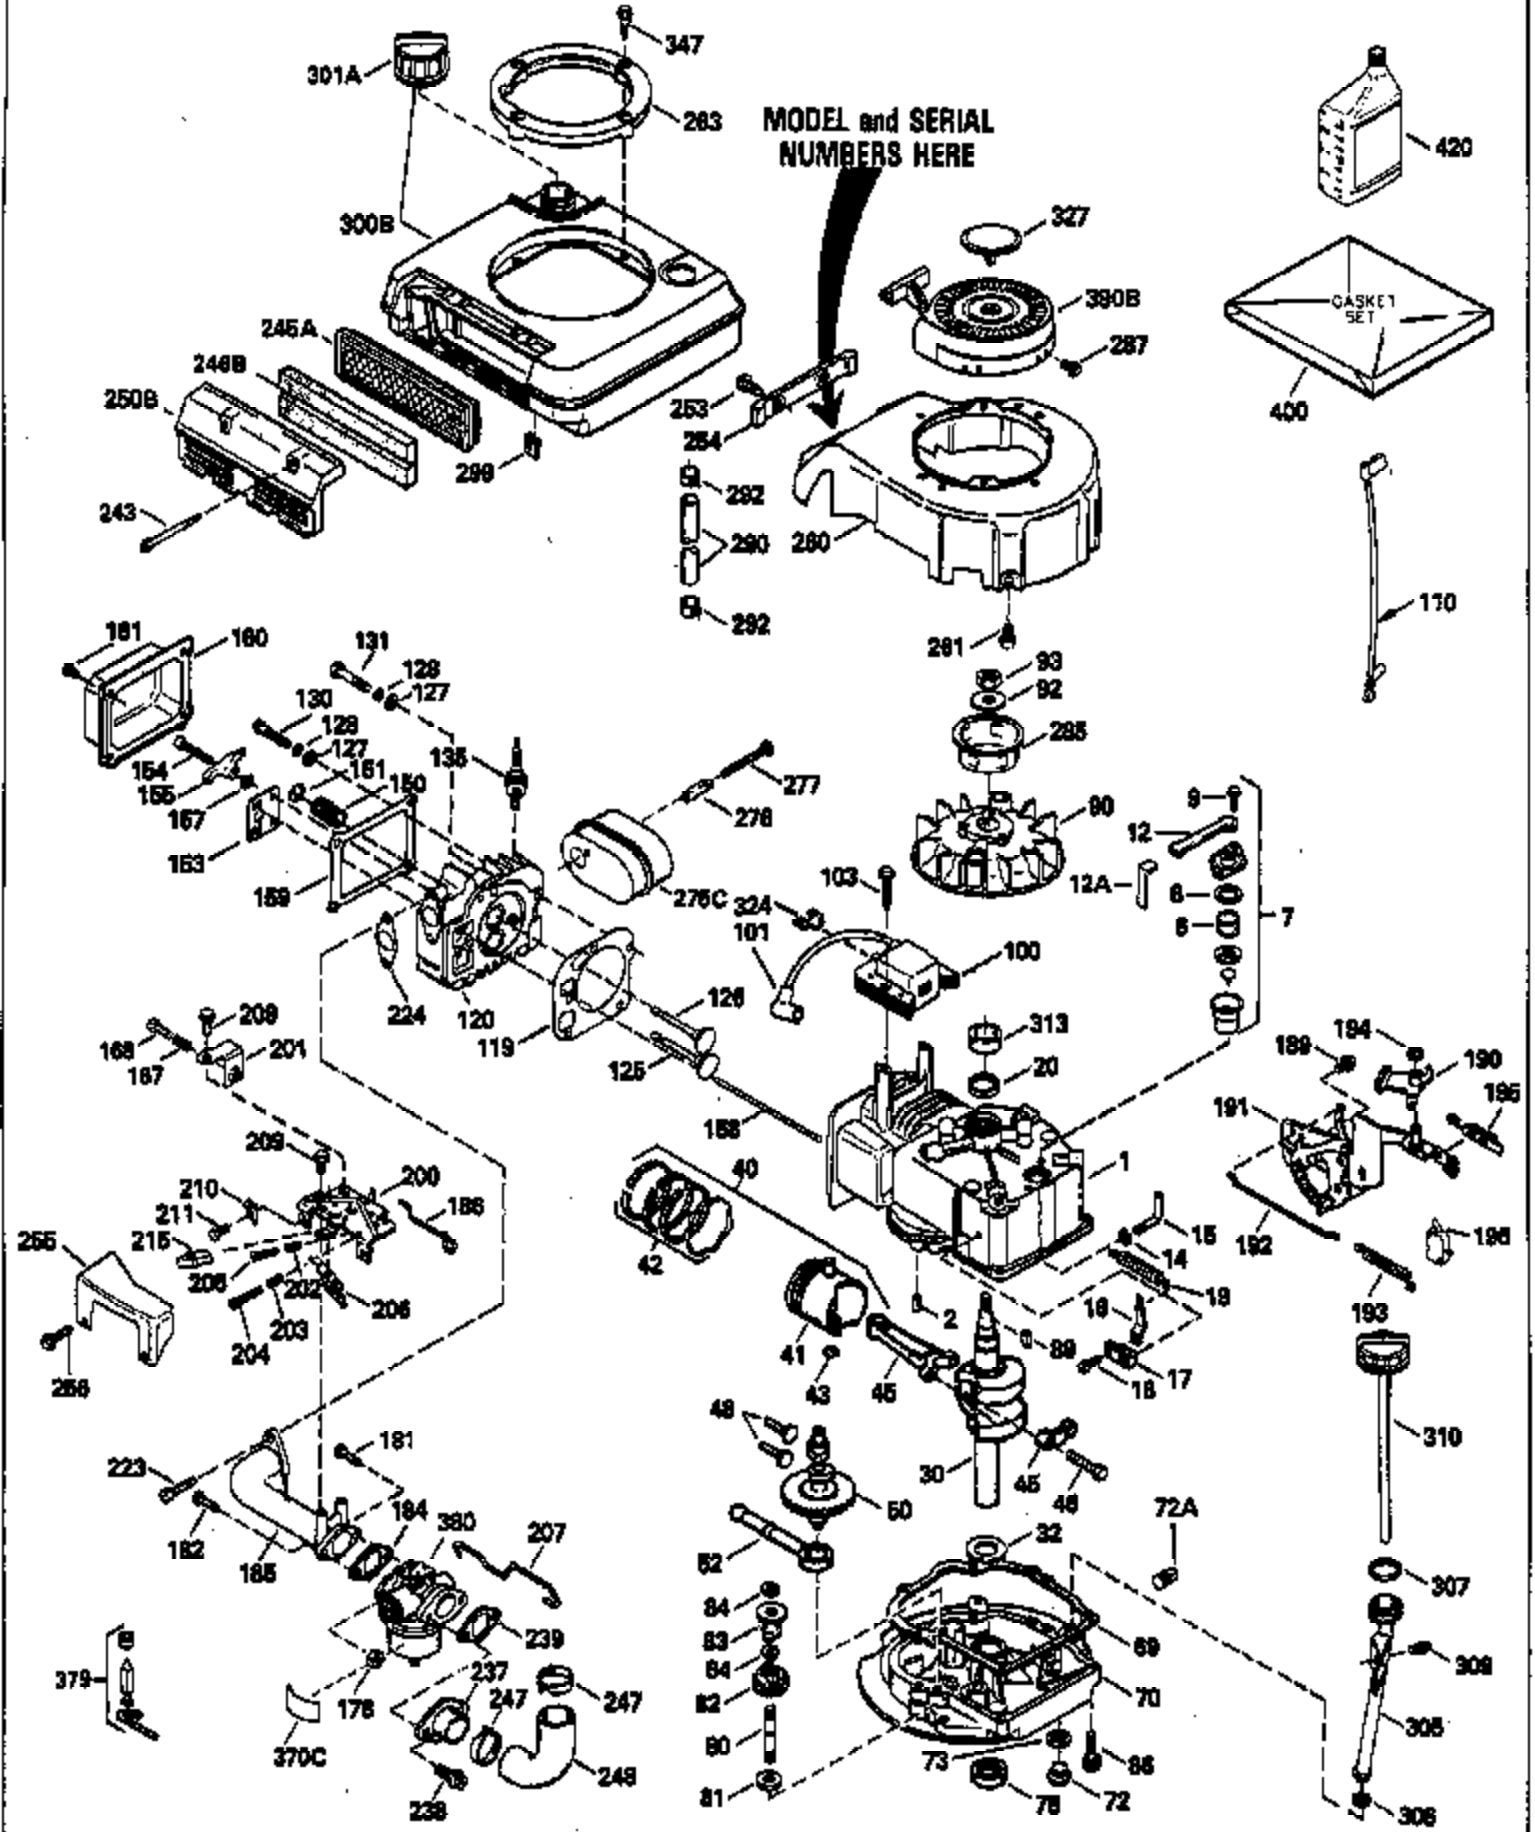

ILLUSTRATION SHOWS TYPICAL PARTS ONLY. ORDER BY PART NUMBER. PARTS NOT LISTED ARE SUPPLIED BY OEM.

Ref #	Part Number	Qty	Description
	1 35613		Cylinder (Incl. 2 & 20) (2-1/2" Bore)
	2 26727		Pin, Dowel
	6 33734		Element, Breather
	7 34214A		Breather Assy. (Incl. 6, 8, 9, 12 & 12 A)
	8 33735		* Gasket, Breather
	9 30200		Screw, 10-24 x 9/16"
12A	34695		Elbow, Breather tube
12	33886		Tube, Breather
14	28277		Washer, Flat
15	30589		Rod, Governor (Incl. 14)
16	32651		Lever, Governor
17	31335		Clamp, Governor lever
18	650548		Screw, 8-32 x 5/16"
19	33578		Spring, Governor
20	32600		Seal, Oil
30	35614		Crankshaft
32	32323		Washer, Thrust NOTE: This thrust washer maynot be required if a new crankshafthas been installed. Check the proper Mechanic's Handbook for acceptable end play. Use this .010" thrust washer if excess end play is measured.
40	34514		Piston, Pin & Ring Set (Std.) (2-1/2" Bore)
40	34515		Piston, Pin & Ring Set (.010" OS)
40	34516		Piston, Pin & Ring Set (.020" OS)
41	32538B		Piston & Pin Ass'y. (Std.)(Incl. 43) (2-1/2")
41	32548B		Piston & Pin Ass'y. (.010" OS) (Incl. 43)
41	32549B		Piston & Pin Ass'y. (.020" OS) (Incl. 43)
42	28986		Ring Set, Piston (Std.)
42	28987		Ring Set, Piston (.010" OS)
42	28988		Ring Set, Piston (.020" OS)
43	20381		Ring, Piston pin retaining
45	30963B		Rod Assy., Connecting (Incl. 46)
46	32610A		Bolt, Connecting rod
48	35616		Valve, Lifter
50	35615		Camshaft (MCR)
52	29914		Pump Assy., Oil
69	35261		* Gasket, Mounting flange
70	35362		Mounting Flange (Incl. 72, 75 & 80)
72	30572		Plug, Oil drain (Incl. 73)
73	28833		* Drain Plug Gasket (Do not use w/plast ic plug)
75	27897		Seal, Oil
80	30574		Shaft, Governor
81	30590A		Washer, Flat
82	30591		Gear Assy., Governor (Incl. 81)
83	30588A		Spool, Governor
84	29193		Ring, Retaining
86	650488		Screw, 1/4-20 x 1-1/4"
89	611004		Key, Flywheel
90	611044		Flywheel
92	650815		Washer, Belleville
93	650816		Nut, Flywheel
100	34443A		Solid State Assy.
101	610118		Cover, Spark Plug
103	650814		Screw, Torx T-15, 10-24 x 1"
110	35514		Ground Wire
119	35617		* Gasket, Cylinder head
120	35630		Head Cylinder
125	35621		Exhaust Valve (Std.) (Incl. 151)