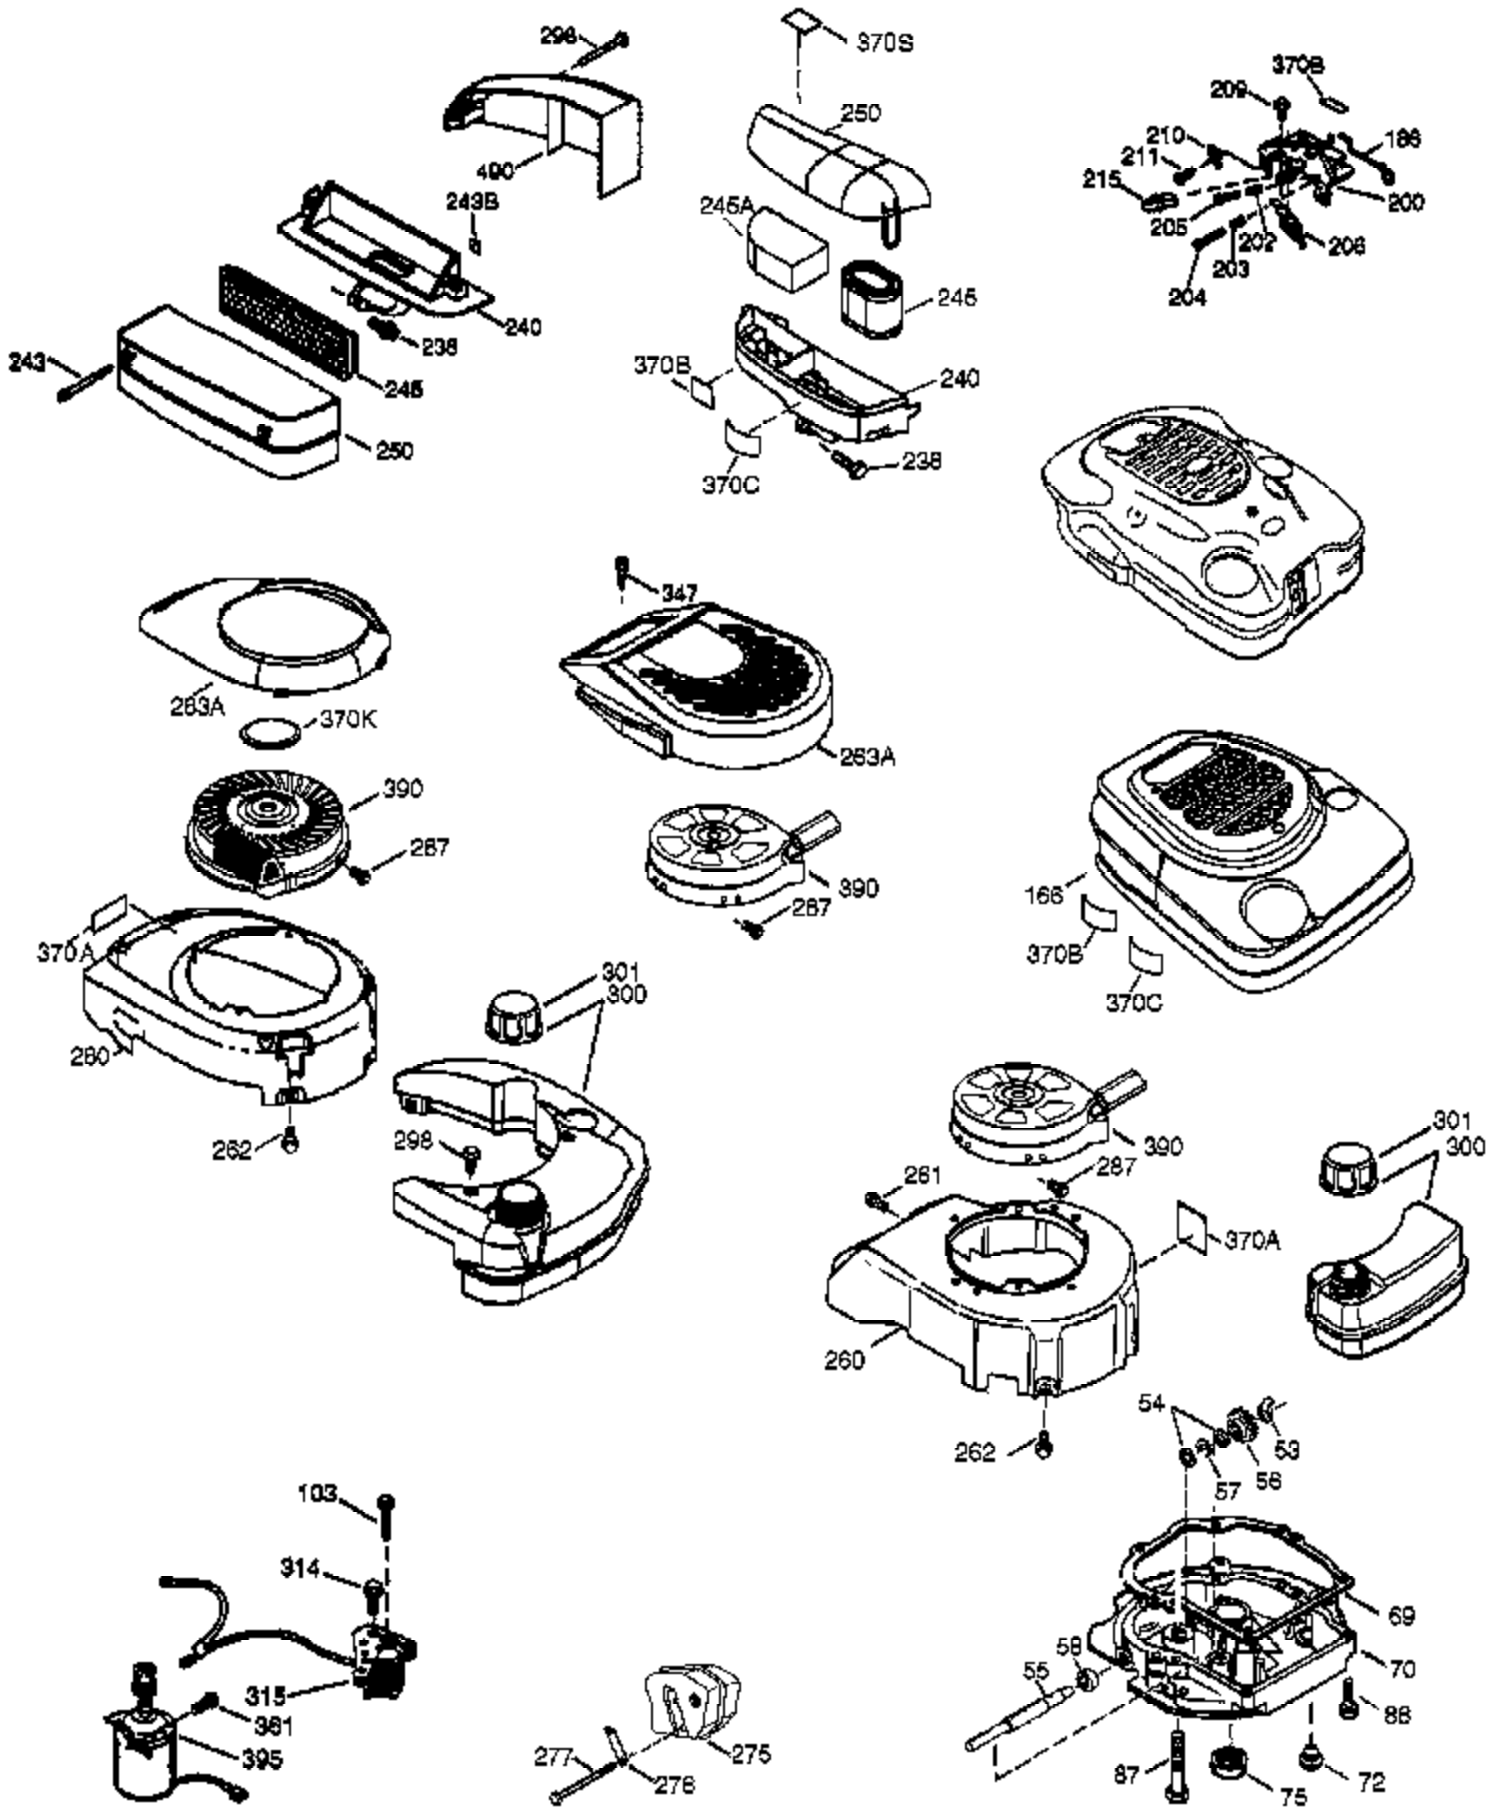

Ref #	Part Number	Qty	Description
46	32610A	2	Connecting Rod Bolt
69	37609	1	* Mounting Flange Gasket
70	37608	1	Mounting Flange (Incl. 72-83,306,309A & 311A)
72	36083	1	Oil Drain Plug
75	27897	1	Oil Seal
86	650488	6	Screw, 1/4-20 x 1-1/4"
103	651007	2	Screw, T-15, 10-24 x 15/16"
186	34337	1	Governor Link
200	32264A	1	Control Bracket (Incl. 203 & 204)
203	31342	1	Compression Spring
204	651029	1	Screw, T-10, 5-40 x 7/16"
206	610973	1	Terminal
209	30200	2	Screw, 10-24 x 9/16"
215	32410	1	Control Knob
238	650932	2	Screw, 10-32 x 49/64"
245	36905	1	Air Cleaner Filter
250	37122	1	Air Cleaner Cover
260	37634	1	Blower Housing
261	650853	1	Screw, T-30, 1/4-20 x 1/2"
262	650831	2	Screw, 1/4-20 x 1/2"
275	36950A	1	Muffler
276	36949	1	Locking Plate
277	651039	2	Screw, 1/4-20 x 2-47/64"
287	650926	3	Screw, 8-32 x 21/64"
298	28763	3	Screw, 10-32 x 39/64"
300	35586	1	Fuel Tank (Incl. 292 & 301)
301	35355	1	Fuel Cap
370C	37318	1	Primer Decal (3X)
370B	36507	1	Control Decal
370K	36695	1	Starter Decal
370A	36261	2	Lubrication Decal
390	590738	1	Rewind Starter