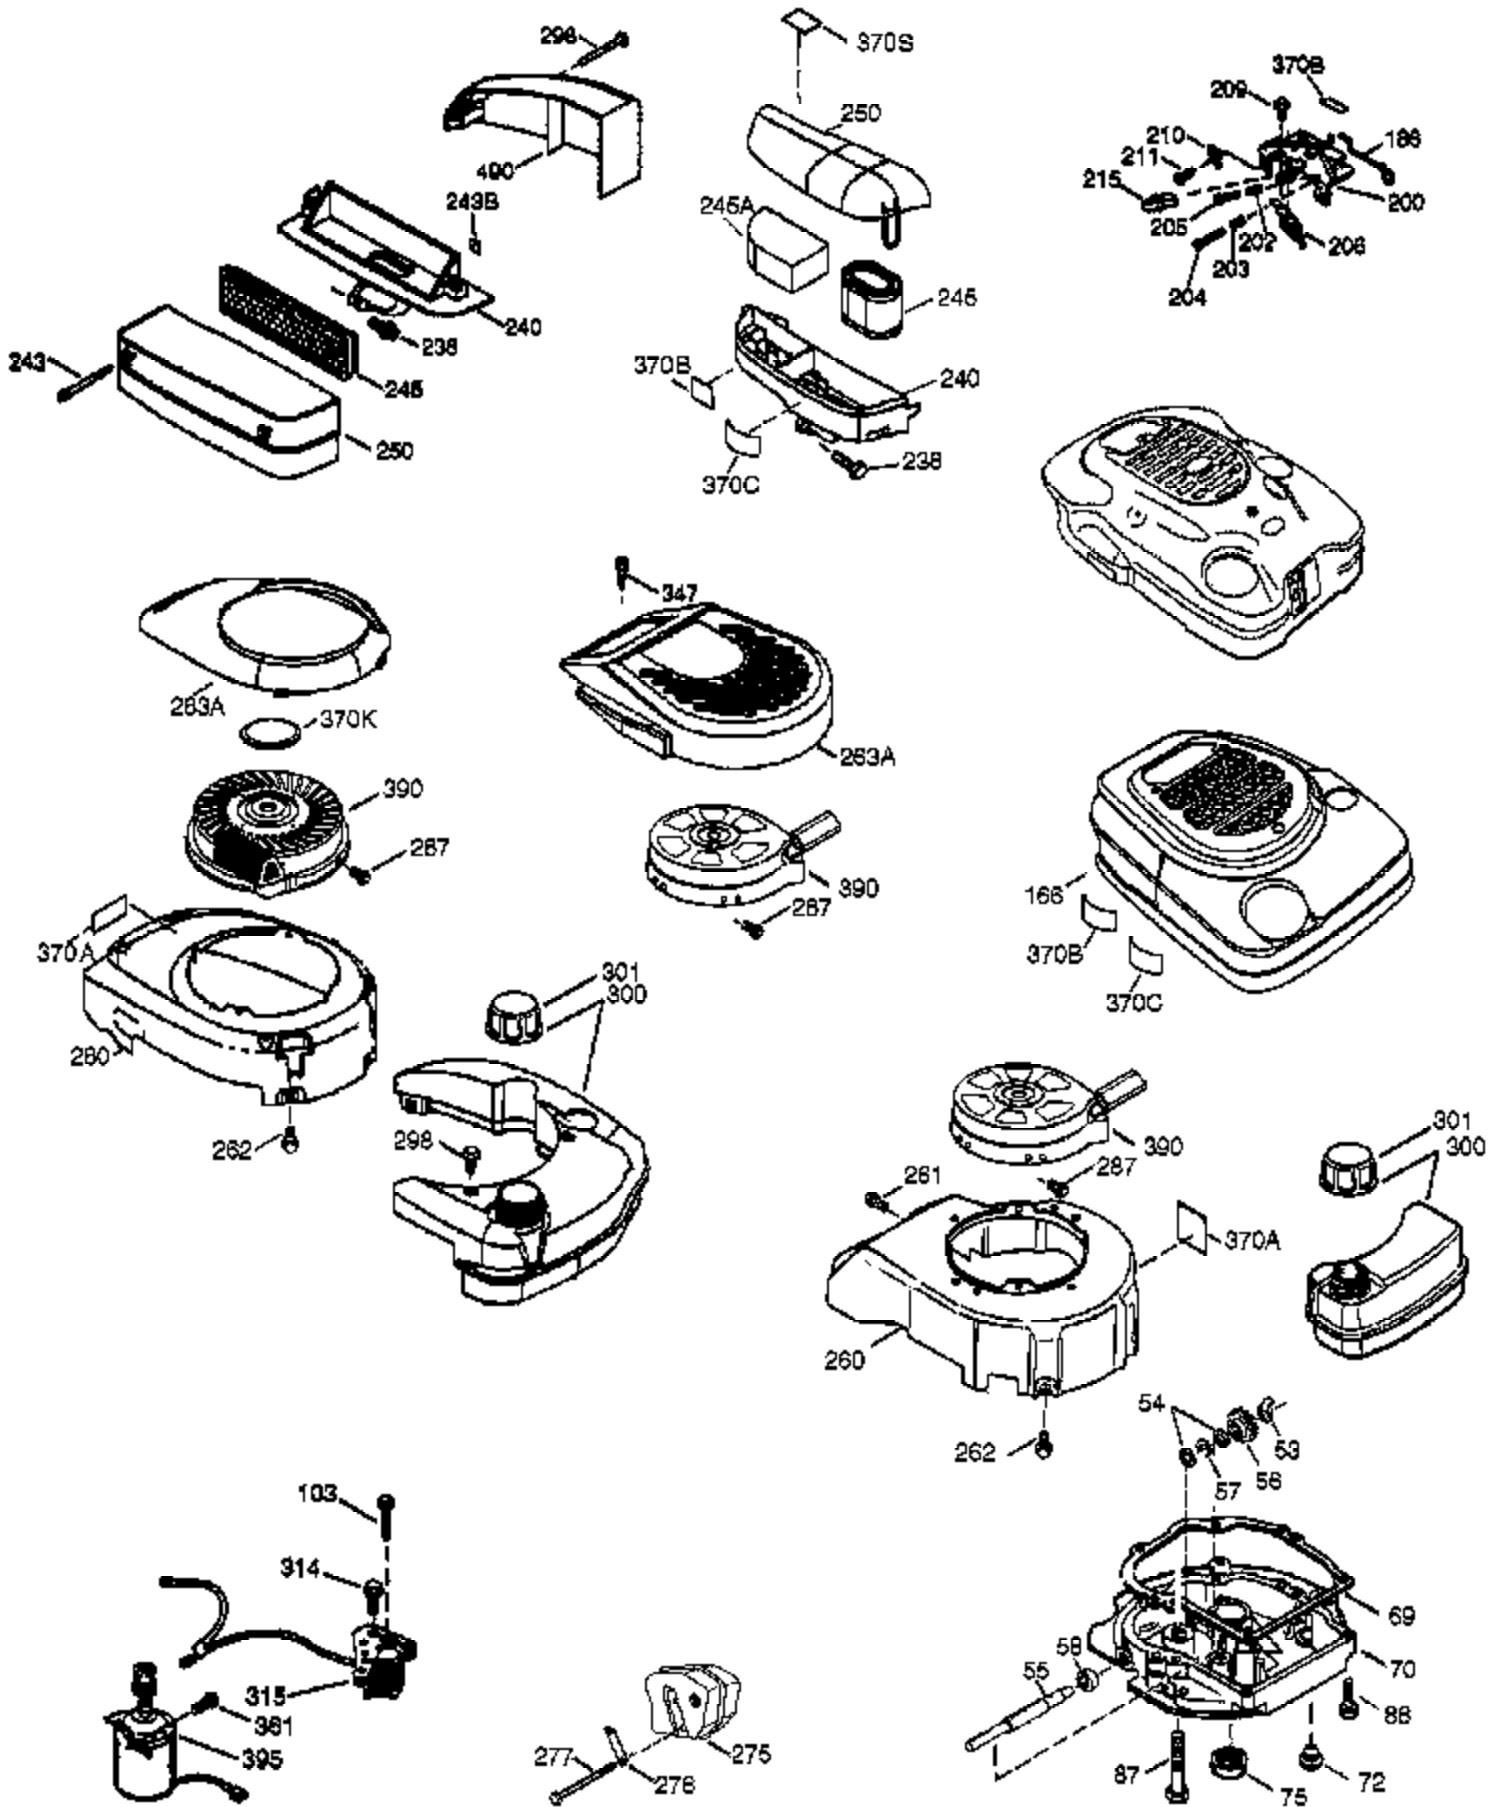

Ref #	Part Number	Qty	Description
46	32610A	2	Connecting Rod Bolt
69	37609	1	* Mounting Flange Gasket
70	37637	1	Mounting Flange (Incl. 72 thru 83)
72	37614	1	Oil Drain Plug
75	27897	1	Oil Seal
86	650488	1	Screw, 1/4-20 x 1/1/4"
101A	611284	1	Spark Plug Shield
103	651007	2	Screw, T-15, 10-24 x 15/16"
143	30200	2	Screw, 10-24 x 9/16"
166	37688	1	Engine Shroud (Platinum)
186	34337	1	Governor Spring Link
200	33131A	1	Control Bracket Ass'y (Inc. 202 thru 206)
202	36482	1	Compression Spring
203	31342	1	Compression Spring
204	651029	1	Screw, T-10, 5-40 x 7/16"
205	651019	1	Screw, T-10, 6-32 x 41/64"
206	610973	1	Terminal
210	27793	1	Conduit Clip
211	28942	1	Screw, 10-32 x 3/8"
238	650932	2	Air Cleaner Mtg Screw 10-32 x 49/64"
243	650898A	4	Shroud Mtg. Screw 10-32 x 27/32"
245	36905	1	Air Filter
250	37122	1	Air Cleaner Cover (Black)
260	37686	1	Blower Housing (Black)
261D	651073	4	Screw T-20 10-16 x 15/32"
262	650831	2	Screw, 1/4-20 x 1/2"
275	36950A	1	Muffler
276	36949	1	Locking Plate
277	651039	2	Screw, 1/4-20 x 2-47/64"
287	650926	2	Screw, 8-32 x 21/64"
300	37484	1	Fuel Tank (Natural Incl. 292 & 301)
301	36246	1	Fuel Cap
355	590701	1	Starter Handle (Tec)
370A	36261	2	Lubrication Decal
370C	37318	1	Primer Decal (3X)
390	590739	1	Rewind Starter (NOTE: This engine could have been built with 590702 starter).