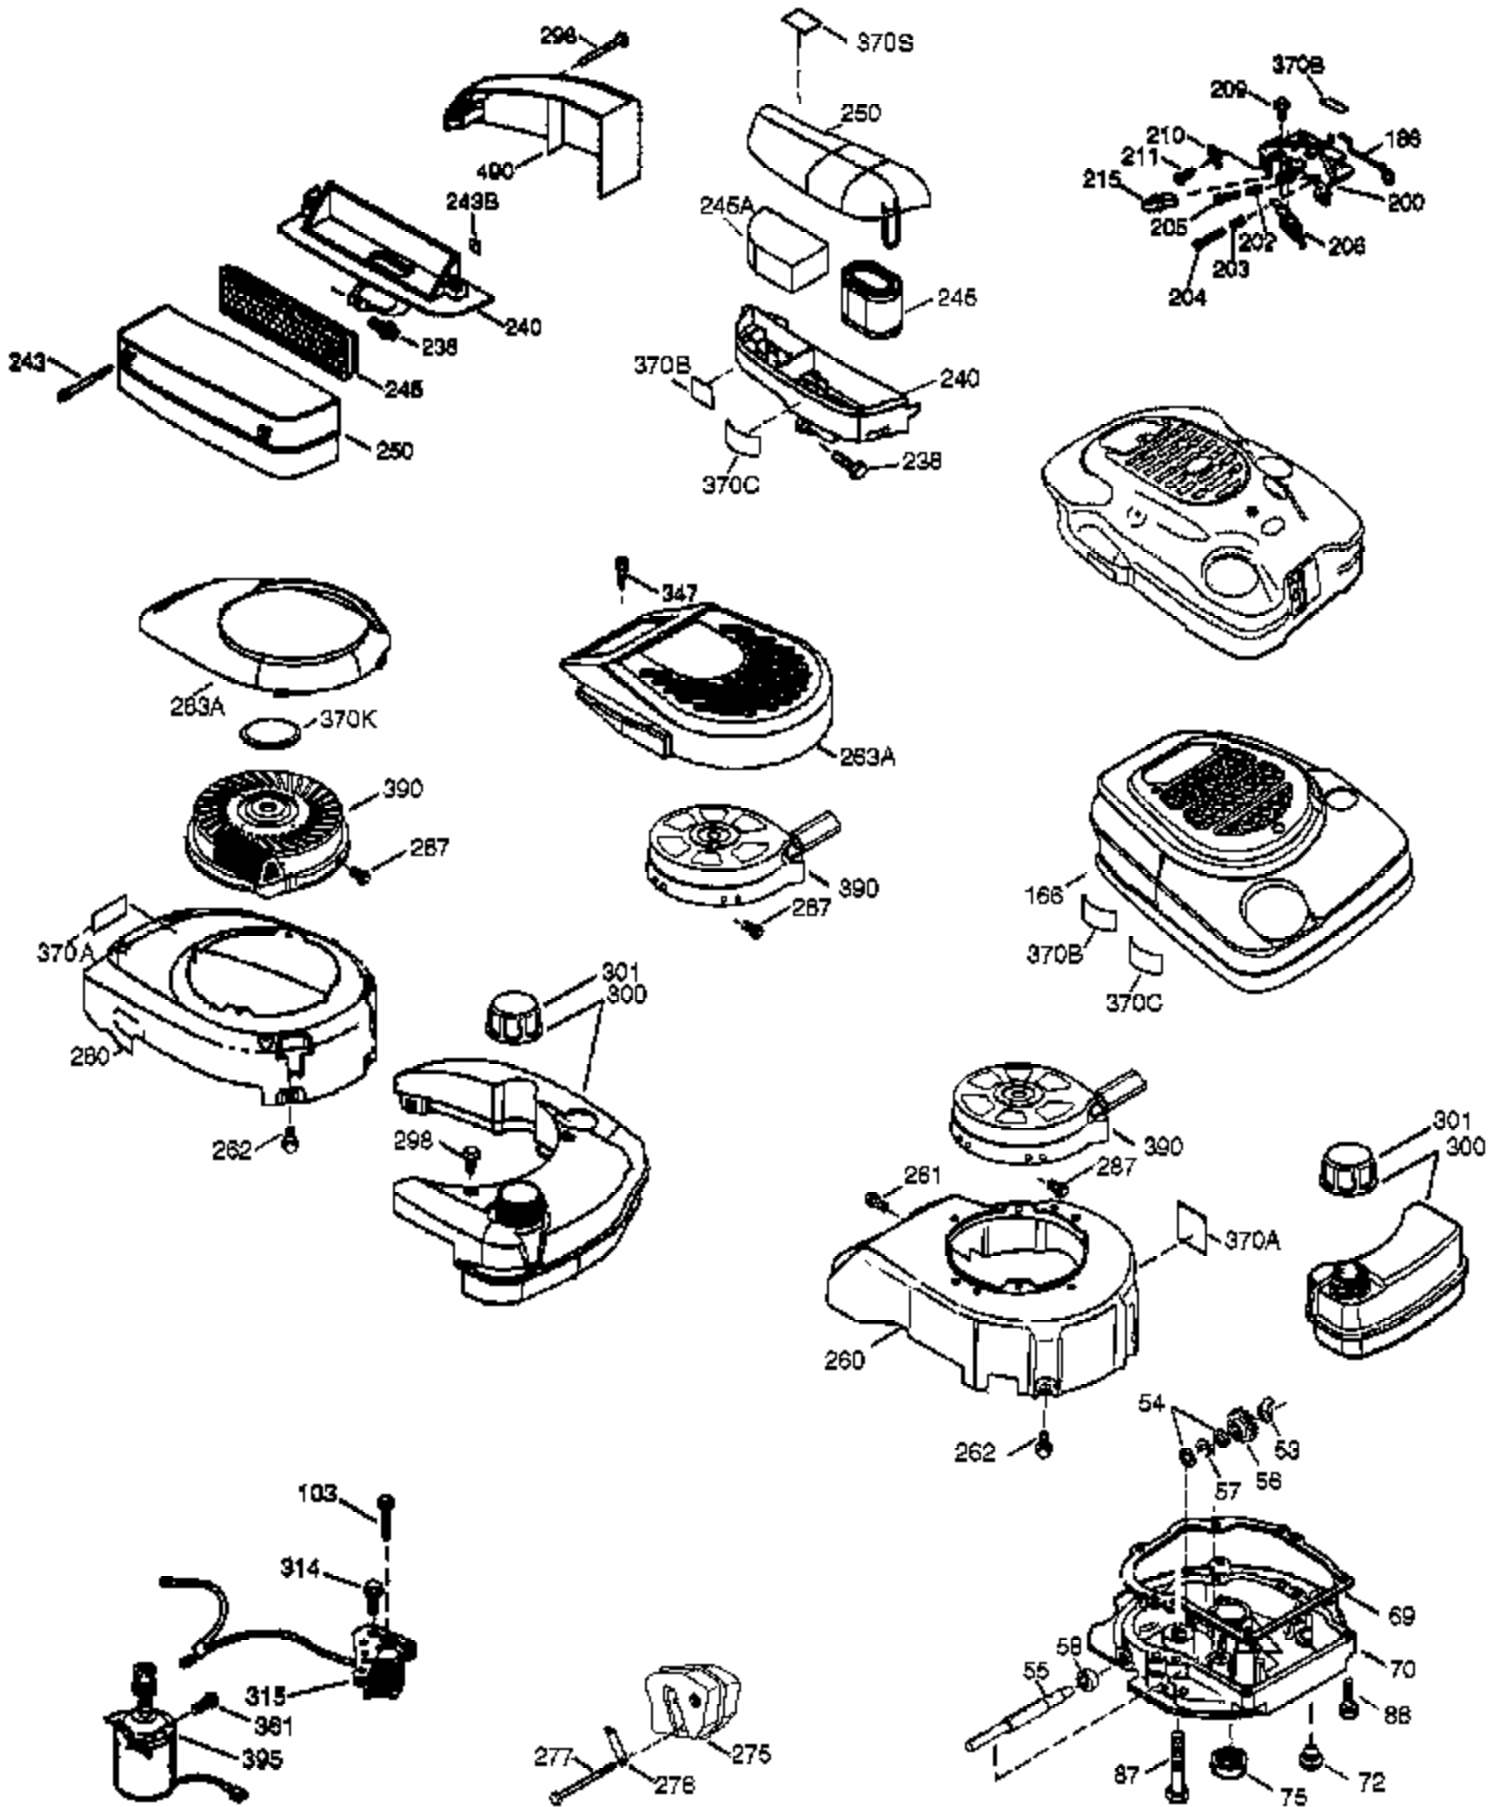

Ref #	Part Number	Qty	Description
25	650562	1	Screw, 10-32 x 1/2"
46	32610A	2	Connecting Rod Bolt
69	37609	1	* Mounting Flange Gasket
70	37608	1	Mounting Flange (Incl. 72 thru 83)
72	37614	1	Oil Drain Plug
75	27897	1	Oil Seal
103	651007	2	Screw, T-15, 10-24 x 15/16"
186	36255	1	Governor Link
200	37134	1	Control Bracket
209	30200	2	Screw, 10-24 x 9/16"
238	650932	2	Air Cleaner Mtg Screw 10-32 x 49/64"
245	36905	1	Air Filter
250	37122	1	Air Cleaner Cover (Black)
260	37634	1	Blower Housing (Platinum)
261	650853	1	Screw, T-30, 1/4-20 x 1/2"
262	650831	2	Screw, 1/4-20 x 1/2"
263A	36758	1	Starter Cover Grille
275	36950A	1	Muffler
276	36949	1	Locking Plate
277	651039	2	Screw, 1/4-20 x 2-47/64"
287	650926	2	Screw, 8-32 x 21/64"
300	35586	1	Fuel Tank (Black)(Incl. 292 & 301)
301	36246	1	Fuel Cap
355	590701	1	Starter Handle (Black)
370A	36261	2	Lubrication Decal
370C	37318	1	Primer Decal (3X)
370K	36695	1	6.5 HP Decal
390	590737	1	Rewind Starter (NOTE: This engine could have been built with 590694 starter).