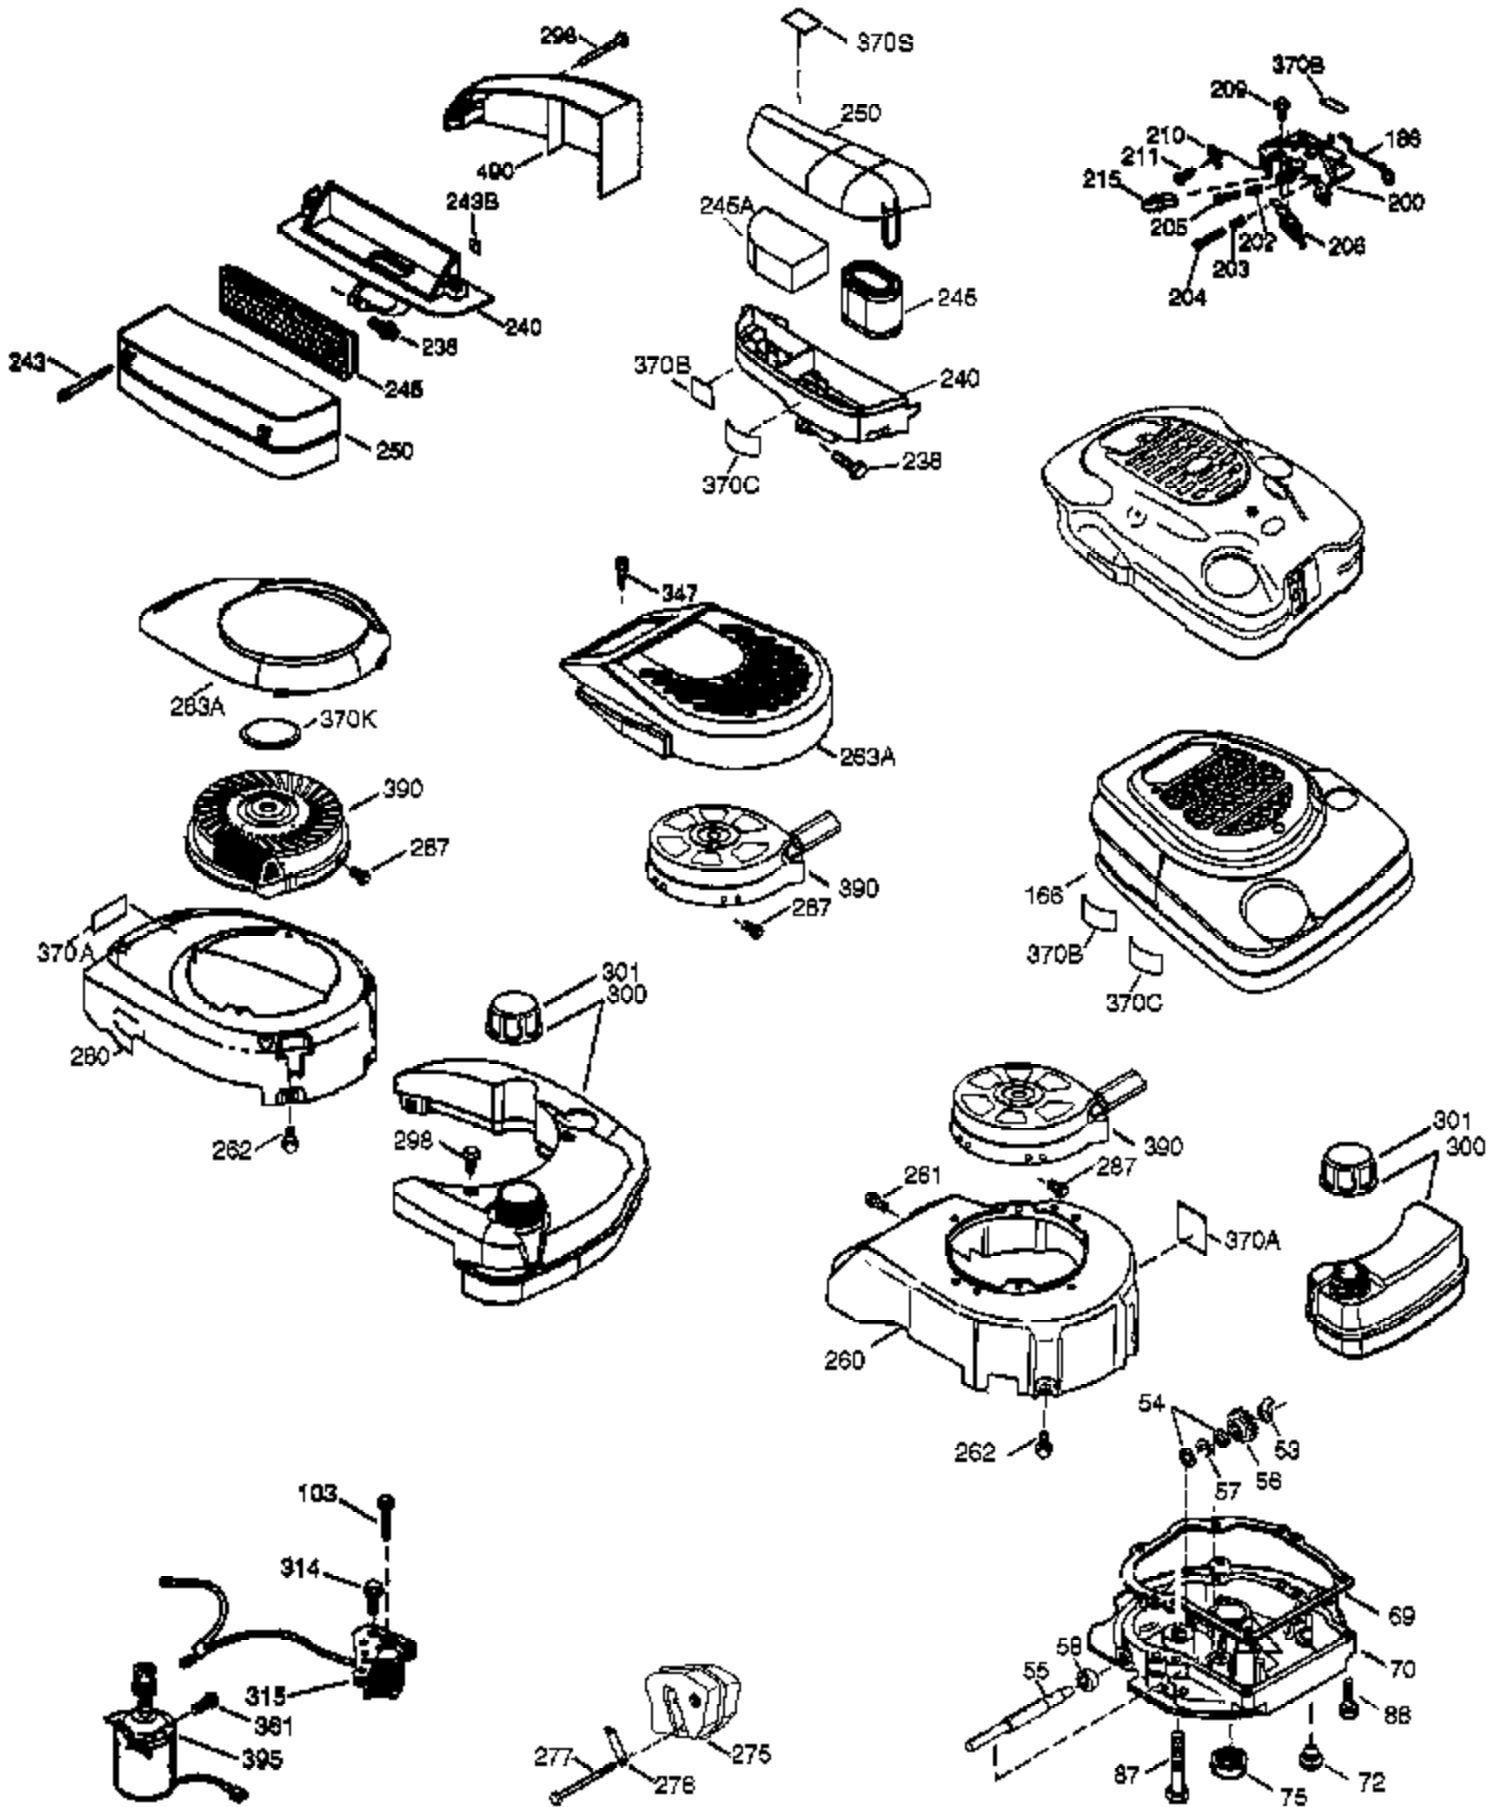

Ref #	Part Number	Qty	Description
46	32610A	2	Connecting Rod Bolt
53	31745	1	Tang Washer
54	31747	1	Flat Washer
55A	35218A	1	PTO Shaft (Mach)
56	33401	1	R H Worm Gear
57	33537	1	Retainer Ring
58	31744	1	Oil Seal
69	37797	1	Mounting Flange Gasket
70	37658	1	Mounting Flange (Incl. 58,75,80-83 & 306)
72	36083	1	Oil Drain Plug
75	26208	1	Oil Seal
87	650492	1	Screw, 1/4-20 x 2-1/4"
103	651007	2	Screw, T-15, 10-24 x 15/16"
161A	651034	2	Valve Cover Mounting Stud
166	37486	1	Engine Shroud (Orange)
186	34337	1	Governor Link
200	35727	1	Control Bracket (Incl. 202 thru 206)
202	36482	1	Compression Spring
203	31342	1	Compression Spring
204	651029	1	Screw, T-10, 5-40 x 7/16"
205	651019	1	Screw, Torx T-10, 6-32 x 41/64"
206	610973	1	Terminal
209	30200	2	Screw, 10-24 x 9/16"
215	32410	1	Control Knob
238	650932	2	Air Cleaner Mtg Screw 10-32 x 49/64"
243	650898A	4	Shroud Mtg. Screw, 10-32 x 27/32"
245	36905	1	Air Filter
250	37122	1	Air Cleaner Cover (Black)
260	37483	1	Blower Housing
261D	651073	4	Screw, T-20 10-16 x 15/32"
262	650831	3	Screw, 1/4-20 x 1/2"
275	36950A	1	Muffler
276	36949	1	Locking Plate
277	651039	2	Screw, 1/4-20 x 2-47/64"
287	650926	2	Screw, 8-32 x 21/64"
300	37484	1	Fuel Tank (Natural Incl. 292 & 301)
301	36246	1	Fuel Cap
355	590701	1	Starter Handle (Tec)
370B	35167	1	Control Decal (ISO)
370C	37318	1	Primer Decal (3X)
390	590739	1	Rewind Starter (NOTE: This engine could have been built with 590702 starter.)