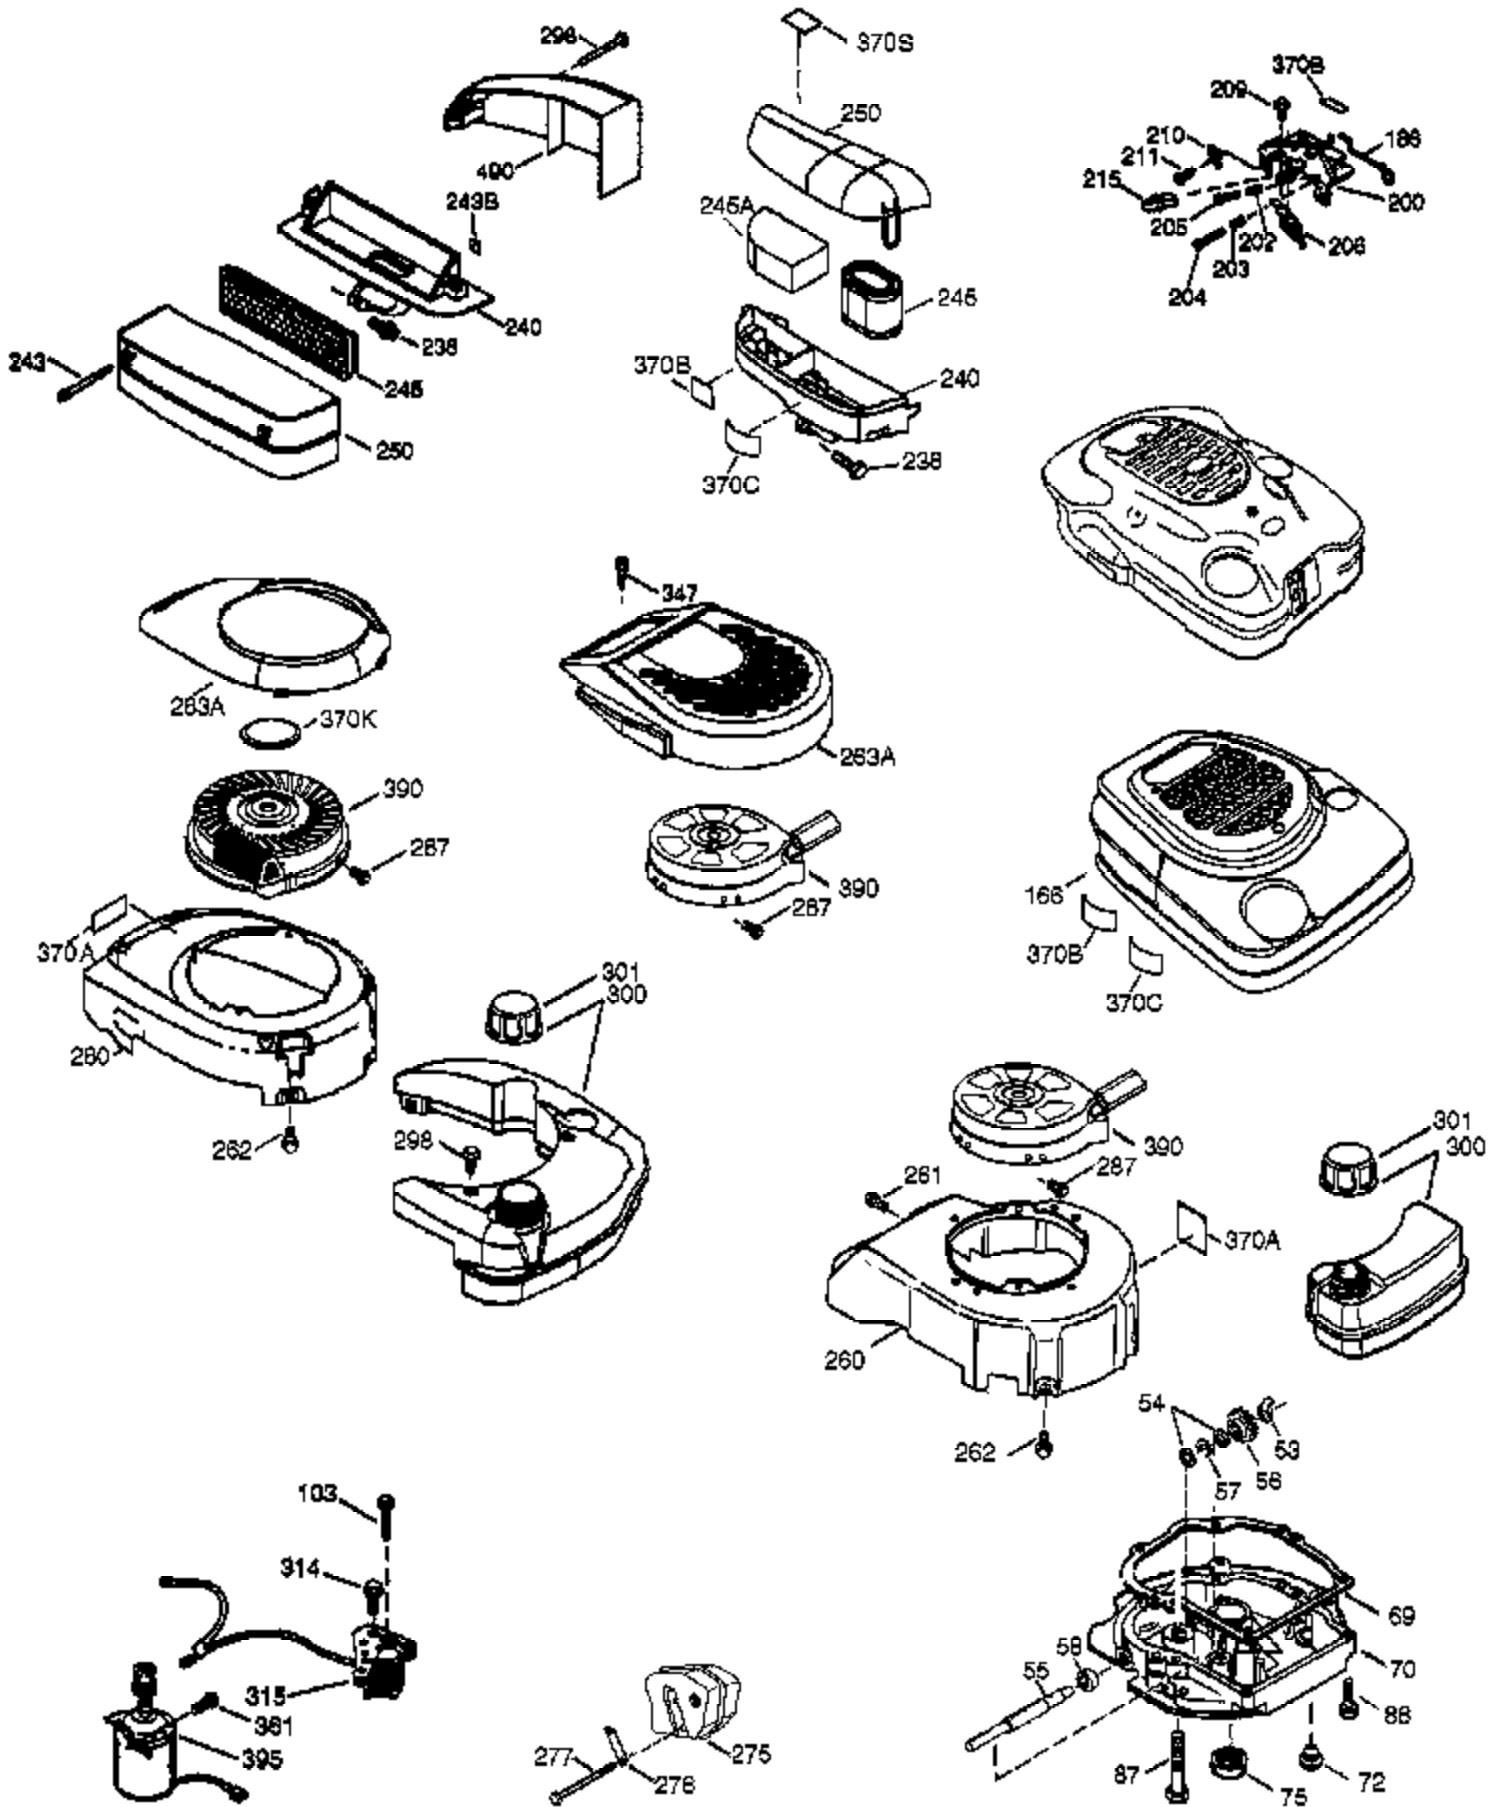

Ref #	Part Number	Qty	Description
46	32610A	2	Connecting Rod Bolt
53	31745	1	Tang Washer
54	31747	1	Flat Washer
55	35218A	1	PTO Shaft (Mach)
56	33401	1	R H Worm Gear
57	33537	1	Retainer Ring
58	31744	1	Oil Seal
69	37797	1	Mounting Flange Gasket
70	36985A	1	Engine Flange (Mach)
72	36083	1	Oil Drain Plug
75	26208	1	Oil Seal
87	650492	1	Screw, 1/4-20 x 2-1/4"
103	651007	2	Screw, Torx T-15, 10-24 x 15/16"
166	37486	1	Engine Shroud (Orange)
186	34358	1	Governor Link
200	35727	1	Control Bracket
202	36482	1	Compression Spring
203	31342	1	Compression Spring
204	651029	1	Screw, Torx T-10, 5-40 x 7/16"
205	651019	1	Screw, Torx T-10, 6-32 x 41/64"
209	30200	2	Screw, 10-24 x 9/16"
215	32410	1	Control Knob (Red-239)
238	650932	2	Air Cleaner Mtg Screw 10-32 x 49/64"
243	650898A	4	Shroud Mtg. Screw 10-32 x 27/32"
245	36905	1	Air Filter
250	37122	1	Air Cleaner Cover (Black)
260	37483	1	Blower Housing (Black)
261D	651073	4	Screw T-20 10-16 x 15/32"
262	650831	2	Screw, 1/4-20 x 1/2"
275	36950A	1	Muffler
276	36949	1	Locking Plate
277	651039	2	Screw, 1/4-20 x 2-47/64"
287	650926	2	Screw, 8-32 x 21/64"
300	37484	1	Fuel Tank (Natural Incl. 292 & 301)
301	36246	1	Fuel Cap
355	590701	1	Starter Handle (Tec)
370C	37318	1	Primer Decal (3X)
370B	35167	1	Control Decal (ISO)
370A	36261	1	Lubrication Decal (Replaces 64-831)
390	590739	1	Rewind Starter (NOTE: This engine could have been built with 590702 starter).
900	0	1	Replacement Engine 806169
900	0	1	Replacement Short Block 750863