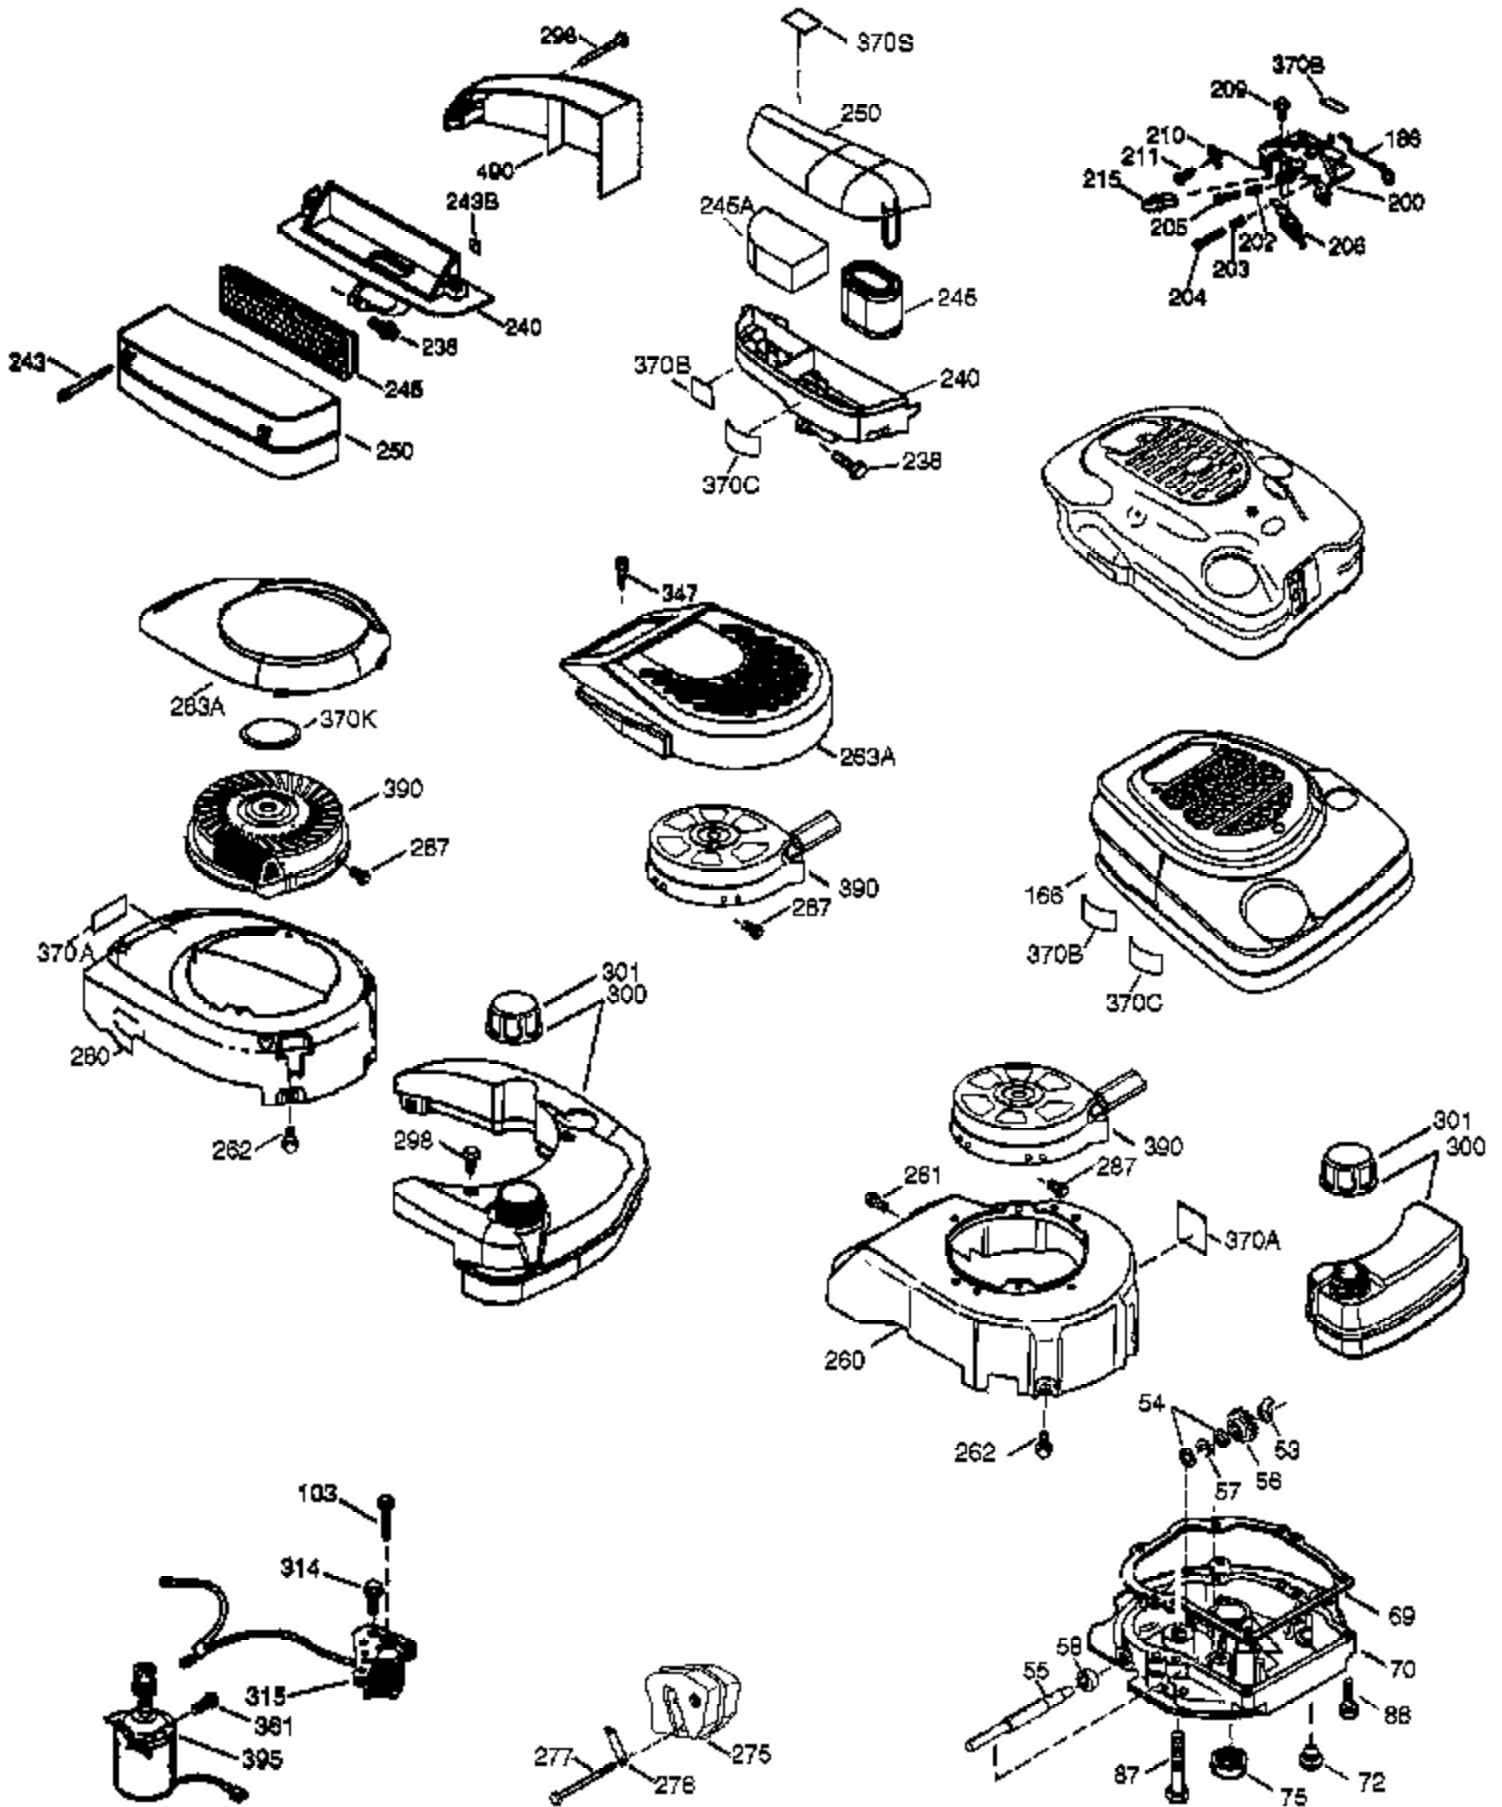

Ref #	Part Number	Qty	Description
46	32610A	2	Connecting Rod Bolt
69	37797	1	* Mounting Flange Gasket
70	34311E	1	Mounting Flange (Incl. 72 thru 83,306)
72	36083	1	Oil Drain Plug
75	27897	1	Oil Seal
86	650488	6	Screw, 1/4-20 x 1-1/4"
103	651007	2	Screw, Torx T-15, 10-24 x 15/16"
186	36255	1	Governor Link
200	37134	1	Control Bracket
209	30200	2	Screw, 10-24 x 9/16"
238	650937	2	Screw, 10-32 x 43/64"
240	37015	1	Air Cleaner Body (Incl. 239 & 243B)
243	650966	2	Screw, M-5 x 0.8-6g x 2-7/16"
245	35500	1	Air Cleaner Filter
250	37016	1	Air Cleaner Cover
260	37012	1	Blower Housing
261	30063	2	Screw, Torx T-30, 1/4-20 x 1/2"
262	650831	2	Screw, 1/4-20 x 1/2"
263A	37013	1	Starter Grill
275	37088	1	Muffler
276	36949	1	Locking Plate
277	651039	2	Screw, 1/4-20 x 2-47/64"
287	650926	2	Screw, 8-32 x 21/64"
298	28763	3	Screw, 10-32 x 35/64"
300	37020	1	Fuel Tank (Incl. 292 & 301)
301	36246	1	Fuel Cap
370A	36261	2	Lubrication Decal
370C	37199	1	Primer Decal
390	590739	1	Rewind Starter (NOTE: This engine could hav been built with 590702 starter).
490	37018	1	Cover