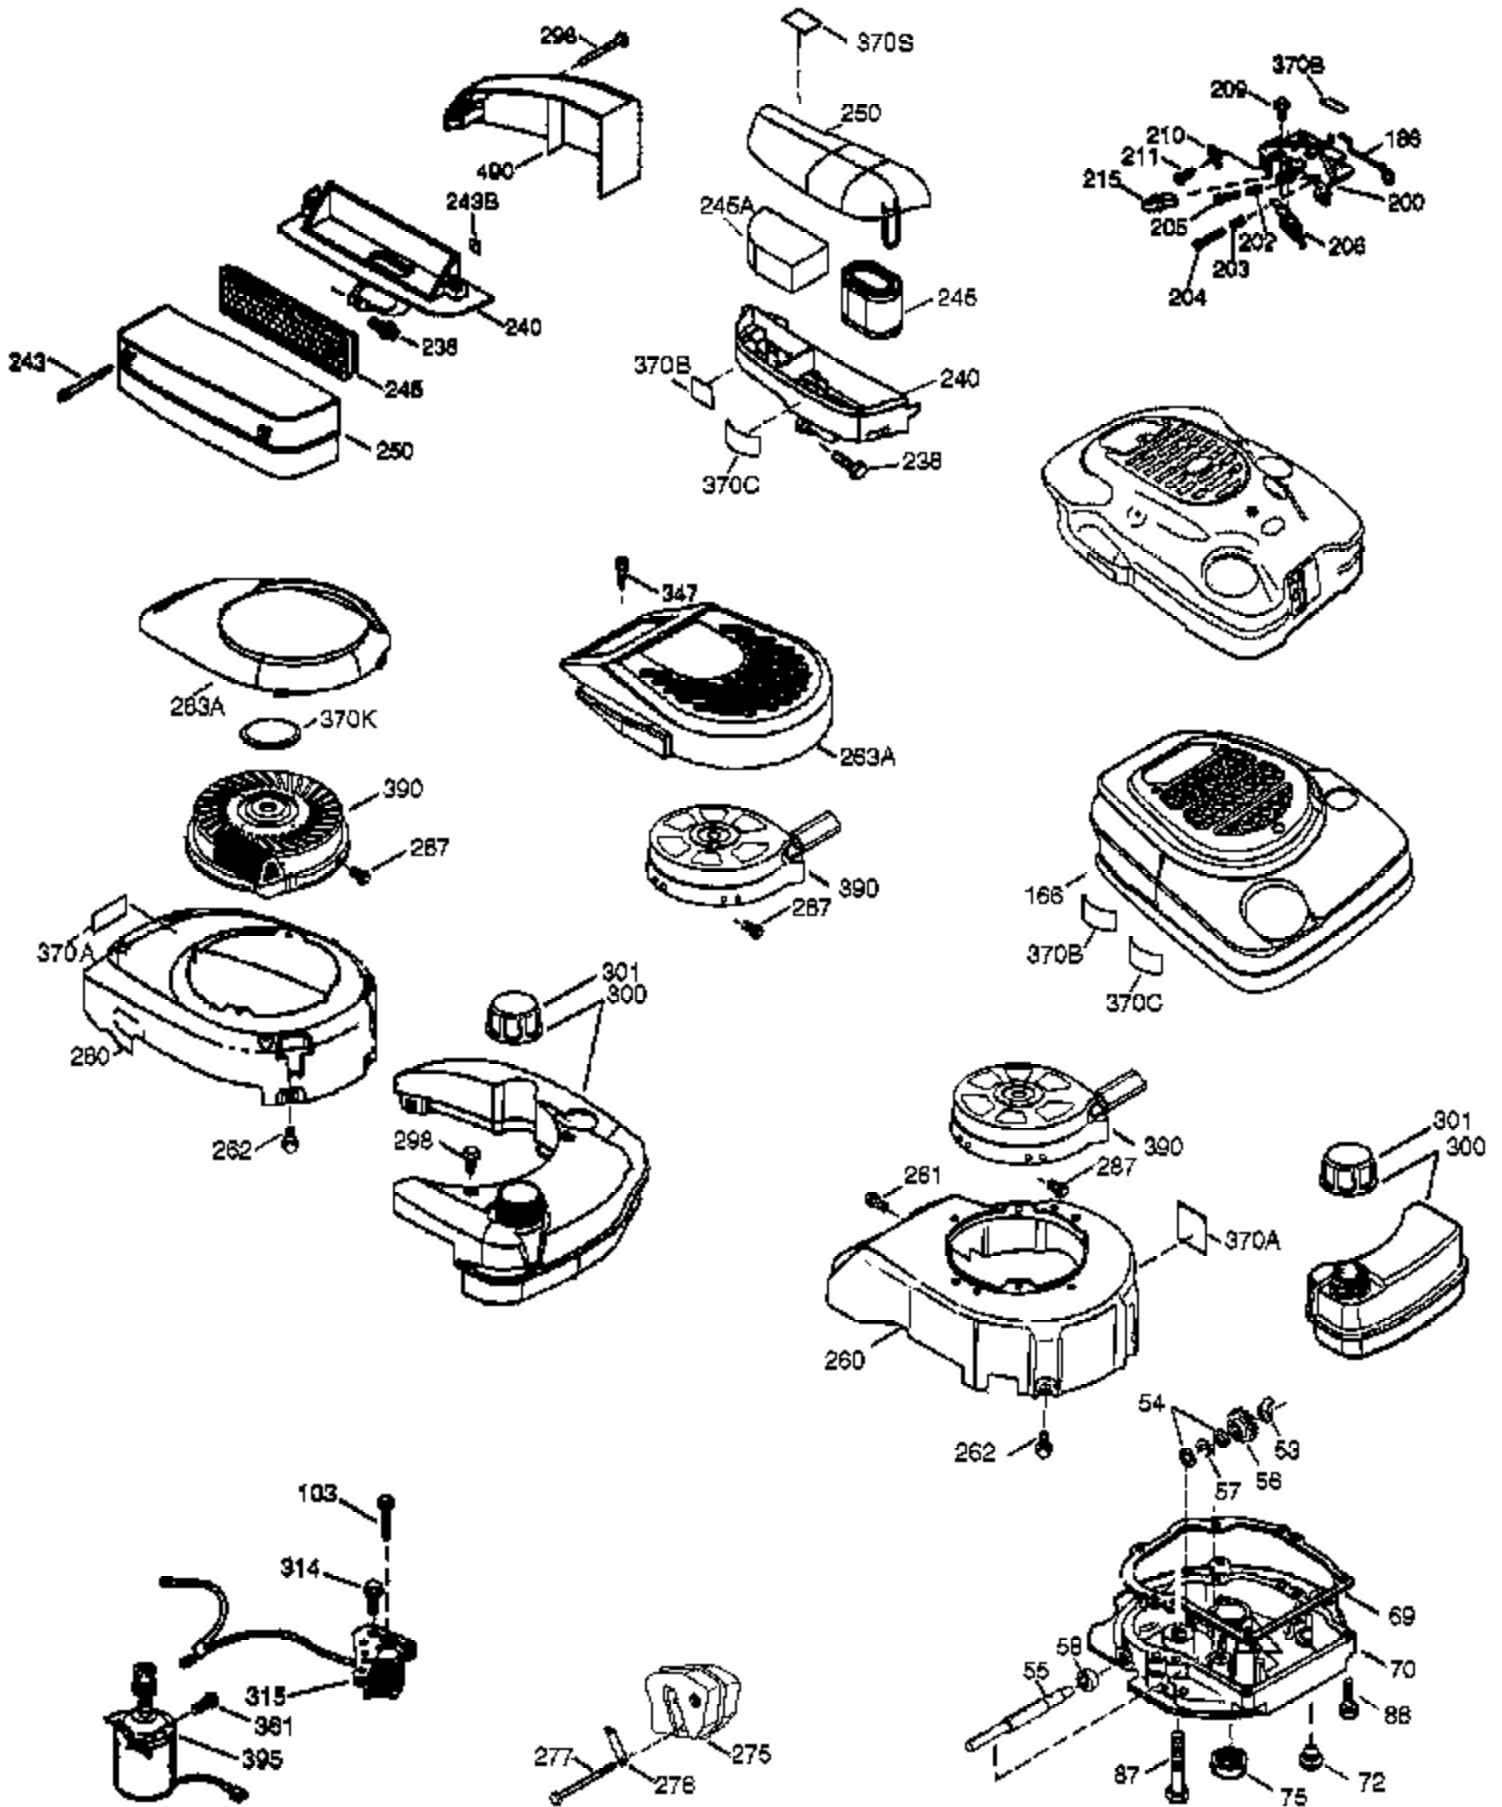

Ref #	Part Number	Qty	Description
46	32610A	2	Connecting Rod Bolt
69	37797	1	* Mounting Flange Gasket
70	37131	1	Mounting Flange (Incl. 72 thru 83)
72	36083	1	Oil Drain Plug
75	27897	1	Oil Seal
86	651054	5	Screw, 1/4-20 x 1-7/32"
86	650488	1	Screw, 1/4-20 x 1/1/4"
103	651007	2	Screw, Torx T-15, 10-24 x 15/16"
186	36255	1	Governor Link
200	37134	1	Control Bracket
209	30200	2	Screw, 10-24 x 9/16"
238	650937	2	Screw, 10-32 x 43/64"
240	37015	1	Air Cleaner Body (Incl. 239 & 243B)
243B	650967	2	Square Nut, M-5 x 0.8-6H
243	650966	2	Screw, M-5 x 0.8-6g x 2-7/16"
245	35500	1	Air Cleaner Filter
250	37016	1	Air Cleaner Cover
260	37012	1	Blower Housing
261	30063	2	Screw, Torx T-30, 1/4-20 x 1/2"
262	650831	2	Screw, 1/4-20 x 1/2"
263A	37013	1	Starter Grill
275	37088	1	Muffler
276	36949	1	Locking Plate
277	651039	2	Screw, 1/4-20 x 2-47/64"
287	650926	2	Screw, 8-32 x 21/64"
298	28763	3	Screw, 10-32 x 35/64"
300	37020	1	Fuel Tank (Incl. 292 & 301)
301	36246	1	Fuel Cap
370C	37199	1	Primer Decal
370A	36261	2	Lubrication Decal
390	590739	1	Rewind Starter (NOTE: This engine could have been built with 590702 starter).
490	37018	1	Cover