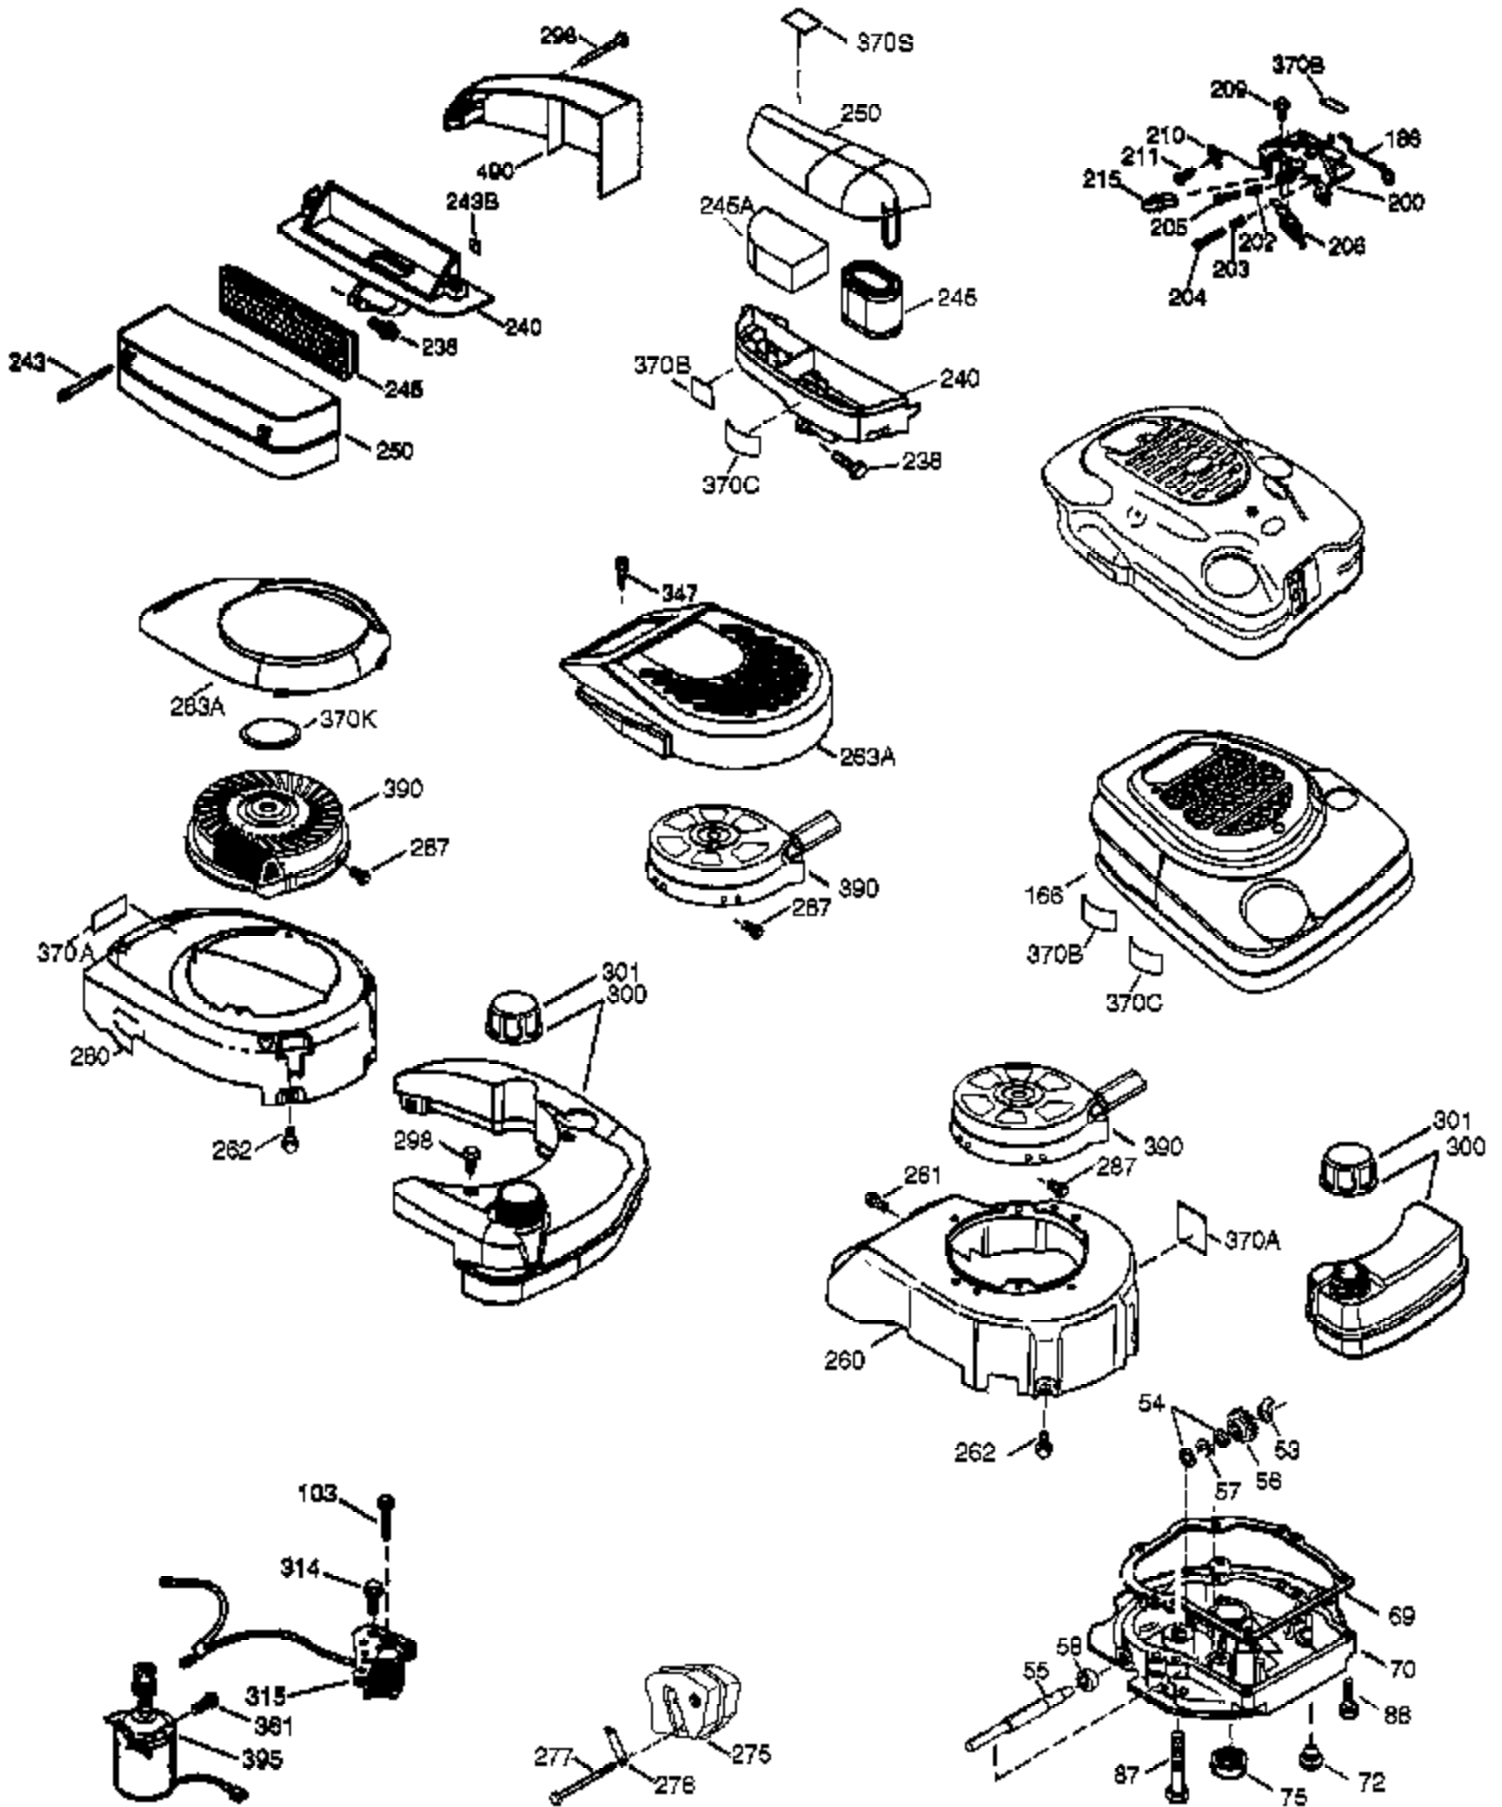

Ref #	Part Number	Qty	Description
46	32610A	2	Connecting Rod Bolt
69	37609	1	* Mounting Flange Gasket
70	37608	1	Mounting Flange (Incl. 58,72,81 thru 83,306,309A & 311A)
72	37614	1	Oil Drain Plug
75	27897	1	Oil Seal
86	650488	5	Screw, 1/4-20 x 1-1/4"
103	651007	2	Screw, T-15, 10-24 x 15/16"
186	32653	1	Governor Link
238	650806	2	Screw, 10-32 x 5/8"
240	36743	1	Air Cleaner Body
245	36745	1	Air Cleaner Filter
250	36744	1	Air Cleaner Cover
260	37204	1	Blower Housing
261	650853	1	Screw, T-30, 1/4-20 x 1/2"
262	650831	2	Screw, 1/4-20 x 1/2"
262	26460	1	Fuel Line Clamp
263A	37197	1	Starter Grill
275	36950A	1	Muffler (Incl. 277)
276	36949	1	Locking Plate
277	651039	2	Screw, 1/4-20 x 2-47/64"
287	650926	2	Screw, 8-32 x 21/64"
298	28763	2	Screw, 10-32 x 35/64"
300	36757	1	Fuel Tank (Incl. 292 & 301)
301	36246	1	Fuel Cap
370C	37318	1	Primer Decal
370A	36261	1	Lubrication Decal
370K	36695	1	Starter Decal
390	590737	1	Rewind Starter (NOTE: This engine could have been built with 590694 starter.)