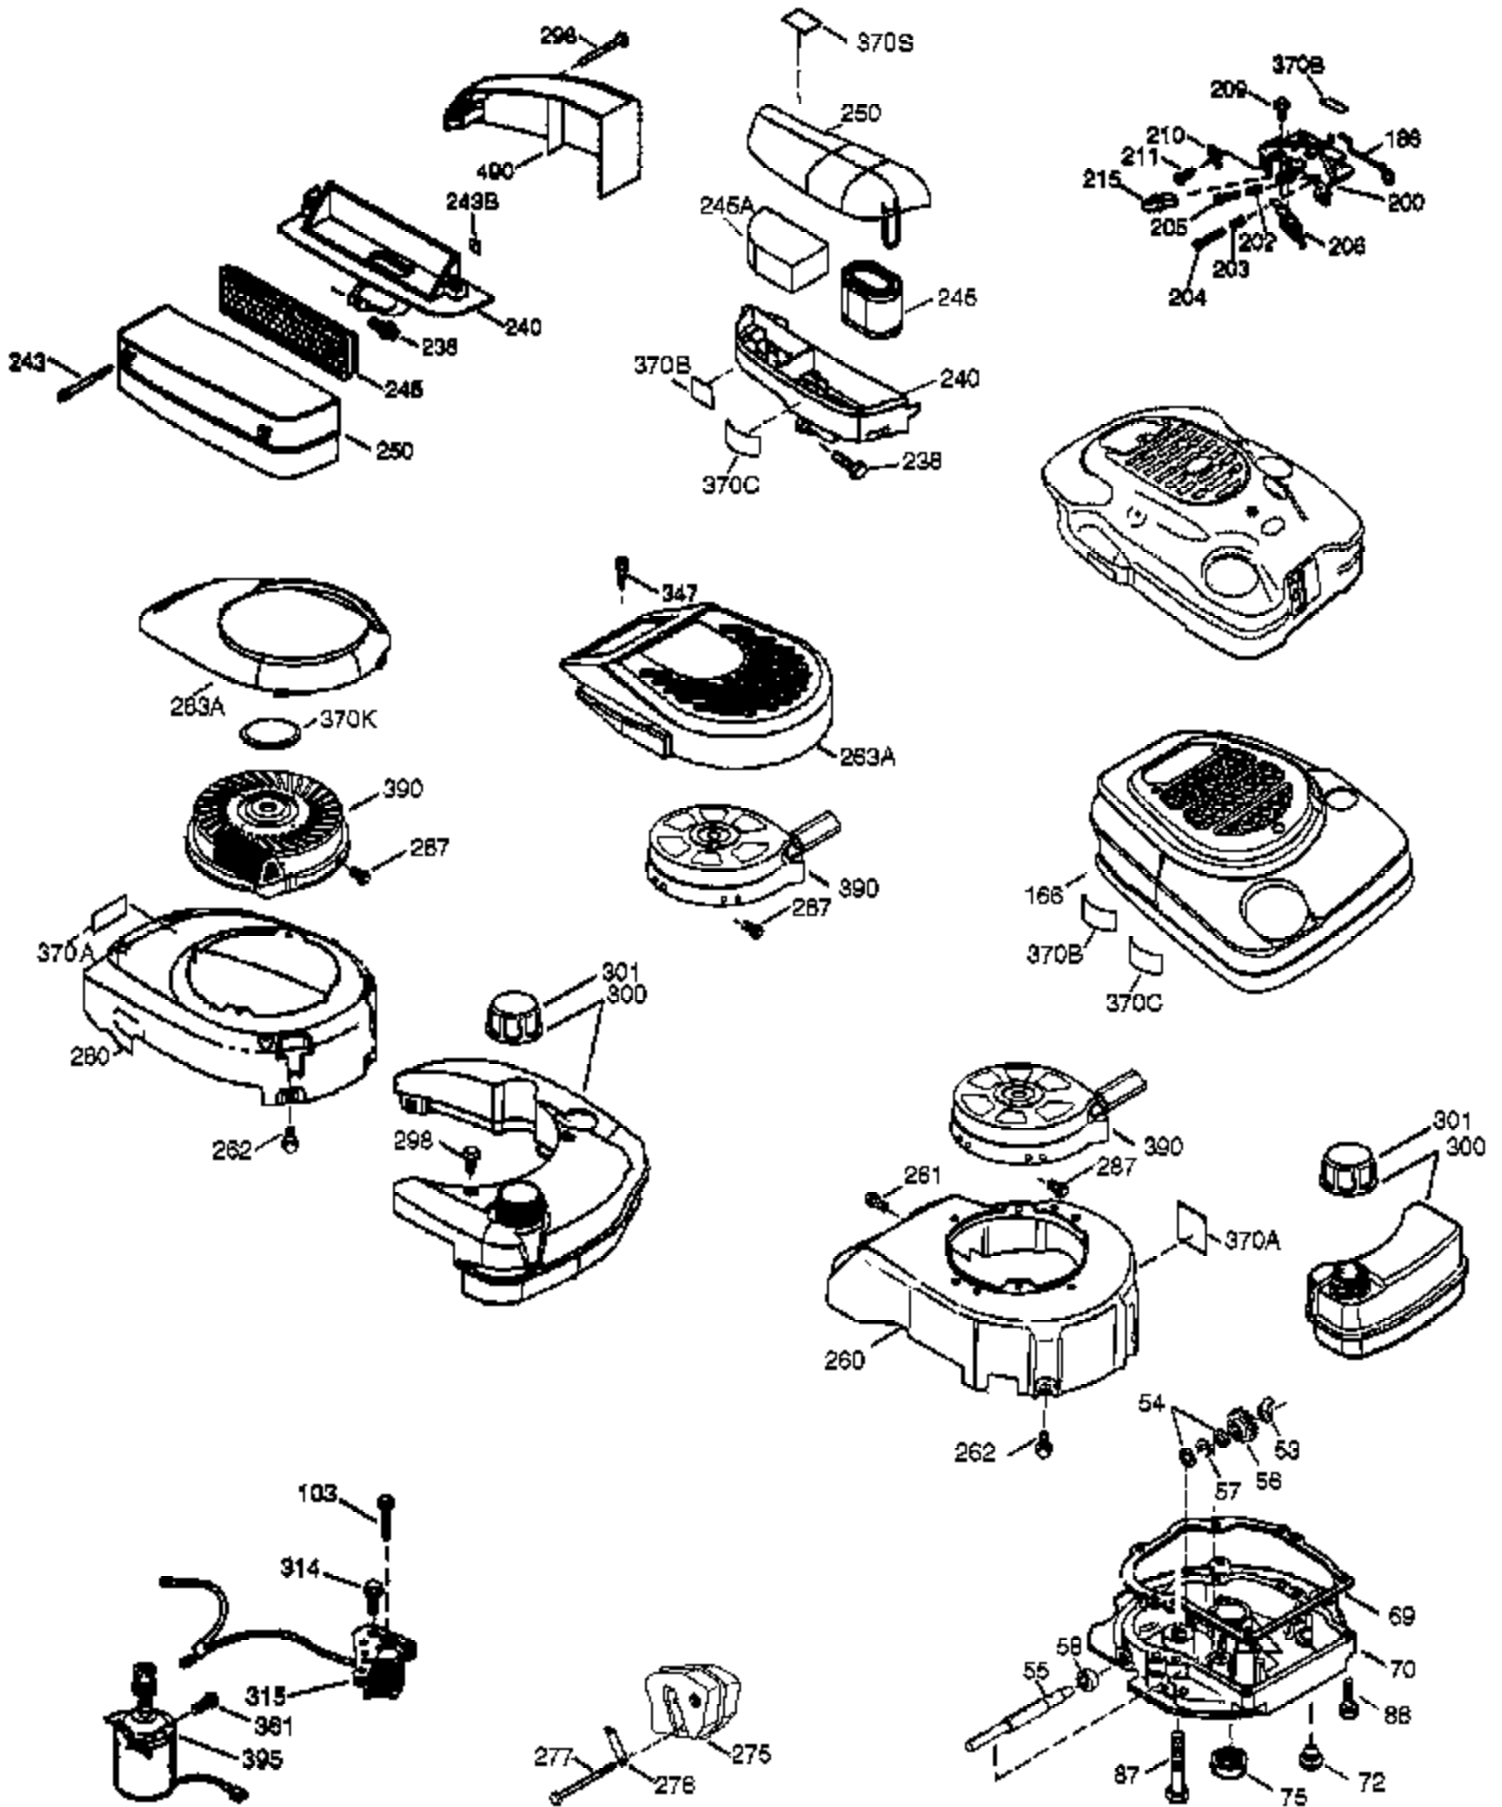

Ref #	Part Number	Qty	Description
46	32610A	2	Connecting Rod Bolt
69	35261	1	* Mounting Flange Gasket
70	34311E	1	Mounting Flange (Incl. 72 thru 83,306 )
72	30572	1	Oil Drain Plug (Incl. 73)
75	27897	1	Oil Seal
86	650488	6	Screw, 1/4-20 x 1-1/4"
103	651007	2	Screw, Torx T-15, 10-24 x 15/16"
186	32653	1	Governor Link
238	650932	2	Screw, 10-32 x 49/64"
245	35066	1	Air Cleaner Filter
250	35065	1	Air Cleaner Cover
260	37475	1	Blower Housing
261	30063	2	Screw, Torx T-30, 1/4-20 x 1/2"
262	650831	2	Screw, 1/4-20 x 1/2"
275	37476	1	Muffler (Incl. 277)
277	650988	2	Screw, 1/4-20 x 2-9/32"
287	650926	2	Screw, 8-32 x 21/64"
298	28763	2	Screw, 10-32 x 35/64"
300	36916	1	Fuel Tank (Incl. 292 & 301)
301	36246	1	Fuel Cap
370K	36695	1	Decal Eager-1 Easy Start
370A	36261	1	Lubrication Decal
370	37269	1	6.0 H.P. Craftsman
370C	37318	1	Primer Decal (3X)
390	590737	1	Rewind Starter (NOTE: This engine could have been built with 590694 starter).
900	0		Replacement Engine NONE
900	0	1	Replacement Short Block 750862, order from 71-999