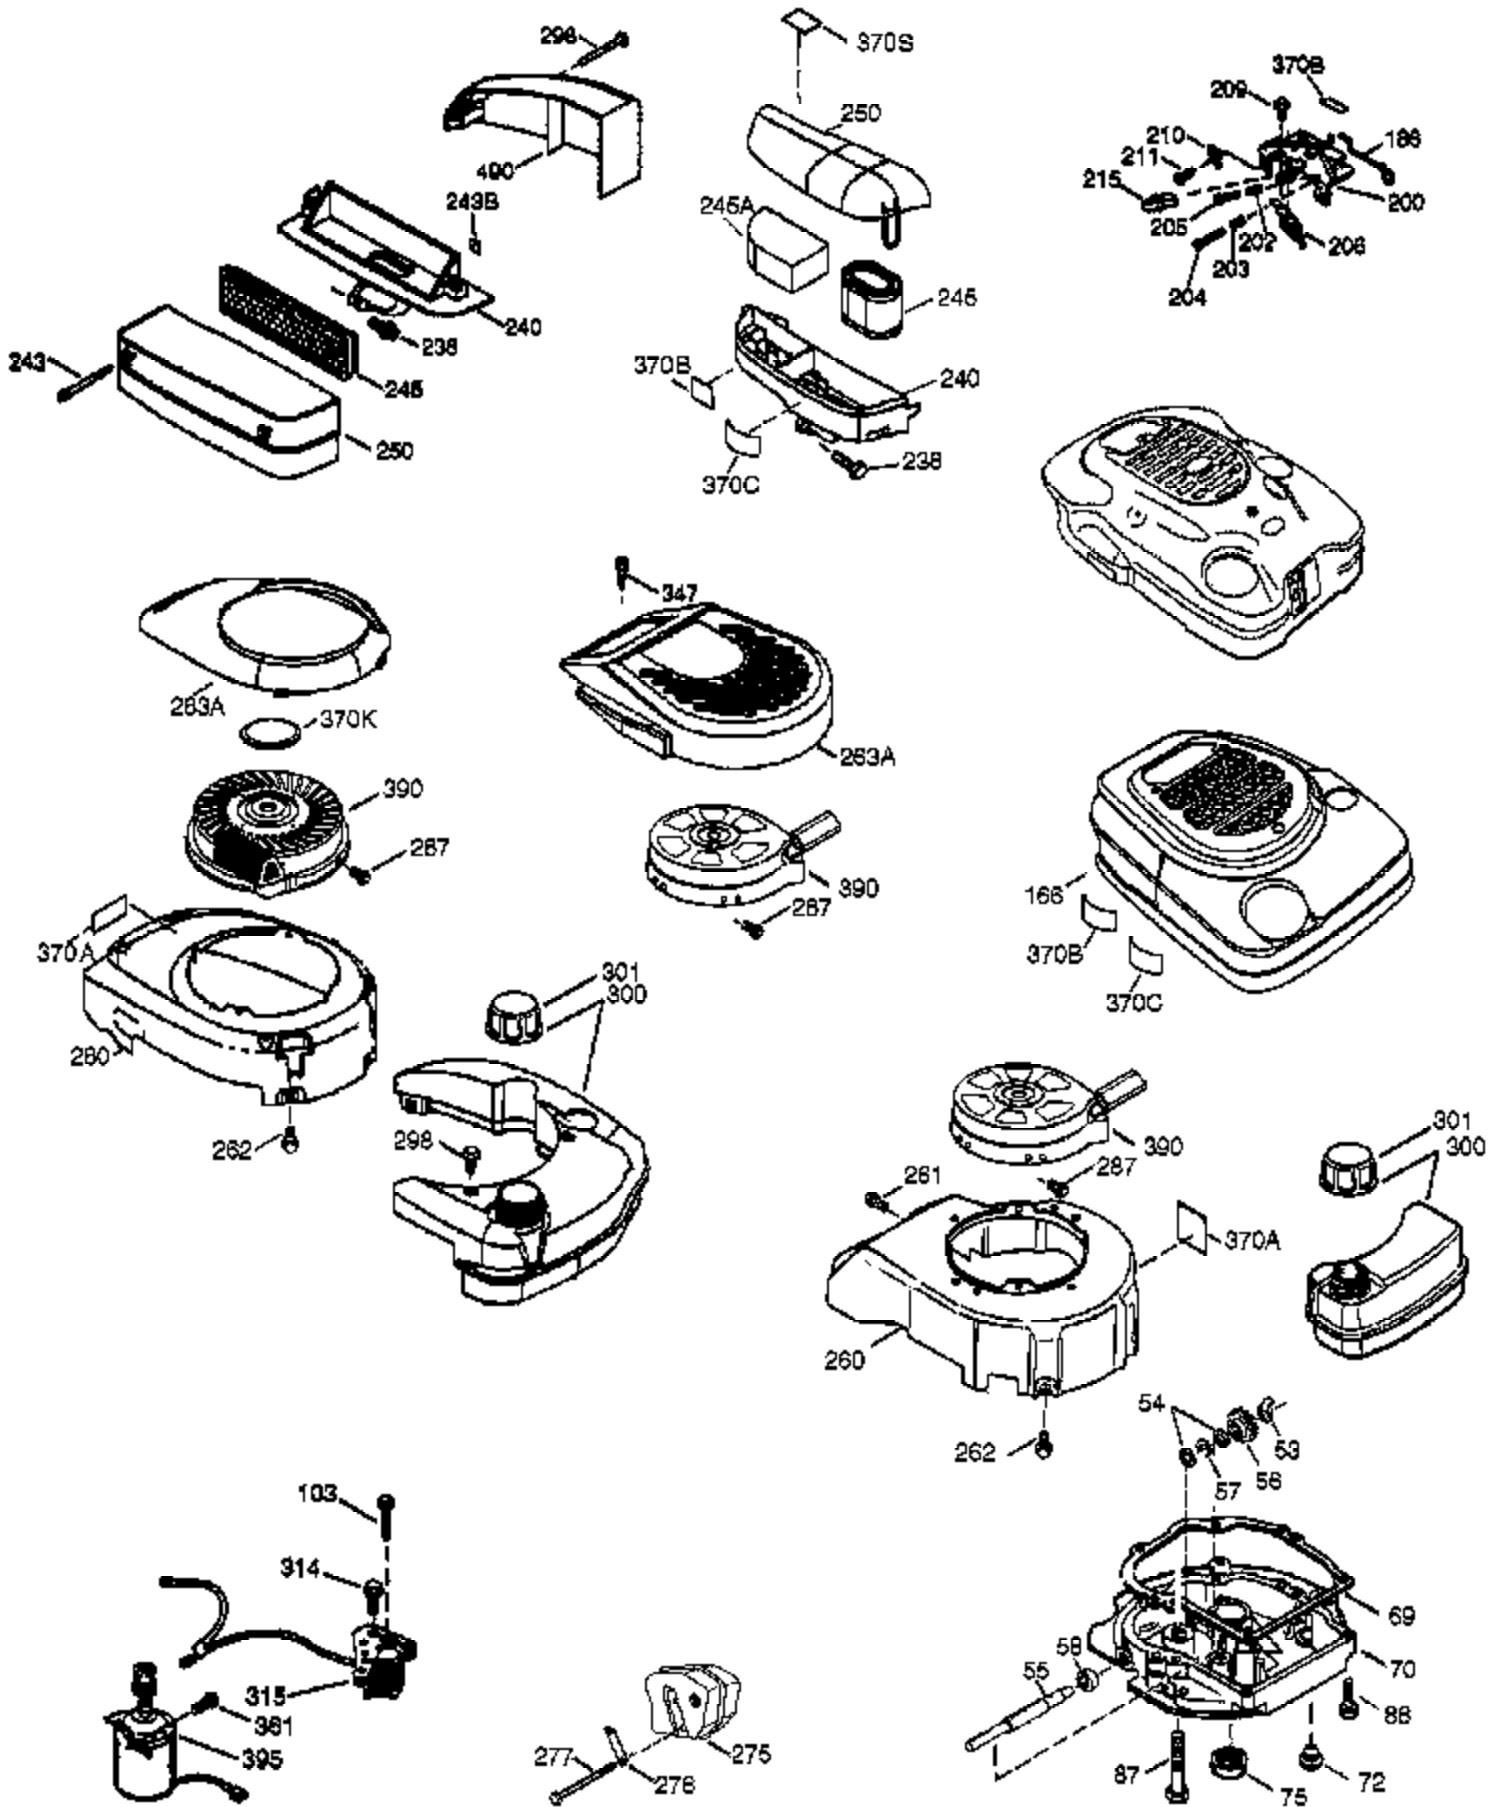

Ref #	Part Number	Qty	Description
46	32610A	2	Connecting Rod Bolt
69	35261	1	* Mounting Flange Gasket
70	34311E	1	Mounting Flange (Incl. 72 thru 83)
72	36083	1	Oil Drain Plug
75	27897	1	Oil Seal
86	650488	6	Screw, 1/4-20 x 1-1/4"
103	651007	2	Screw, Torx T-15, 10-24 x 15/16"
186	34337	1	Governor Link
200	33131A	1	Control Bracket (Incl. 202 thru 206)
202	36482	1	Compression Spring
203	31342	1	Compression Spring
204	651029	1	Screw, Torx T-10, 5-40 x 7/16"
205	651019	1	Screw, Torx T-10, 6-32 x 41/64"
206	610973	1	Terminal
209	30200	2	Screw, 10-24 x 9/16"
210	27793	1	Conduit Clip
211	28942	1	Screw, 8-32 x 3/8"
238	650806	2	Screw, 10-32 x 5/8"
240	36743	1	Air Cleaner Body
245A	36746	1	Air Cleaner Filter
245	36745	1	Air Cleaner Filter
250	36744	1	Air Cleaner Cover
260	37204	1	Blower Housing
261	650853	1	Screw, Torx T-30, 1/4-20 x 1/2"
262	650831	2	Screw, 1/4-20 x 1/2"
263A	36758	1	Starter Grill
275	36950A	1	Muffler (Incl. 276 & 277)
276	36949	1	Locking Plate
277	651039	2	Screw, 1/4-20 x 2-47/64"
287	650926	2	Screw, 8-32 x 21/64"
298	28763	3	Screw, 10-32 x 35/64"
300	36757	1	Fuel Tank (Incl. 292 & 301)
301	36246	1	Fuel Cap
370A	36261	2	Lubrication Decal
370K	36695	1	Starter Decal
370C	37199	1	Primer Decal
390	590737	1	Rewind Starter (NOTE: This engine could have been built with 590694 starter).