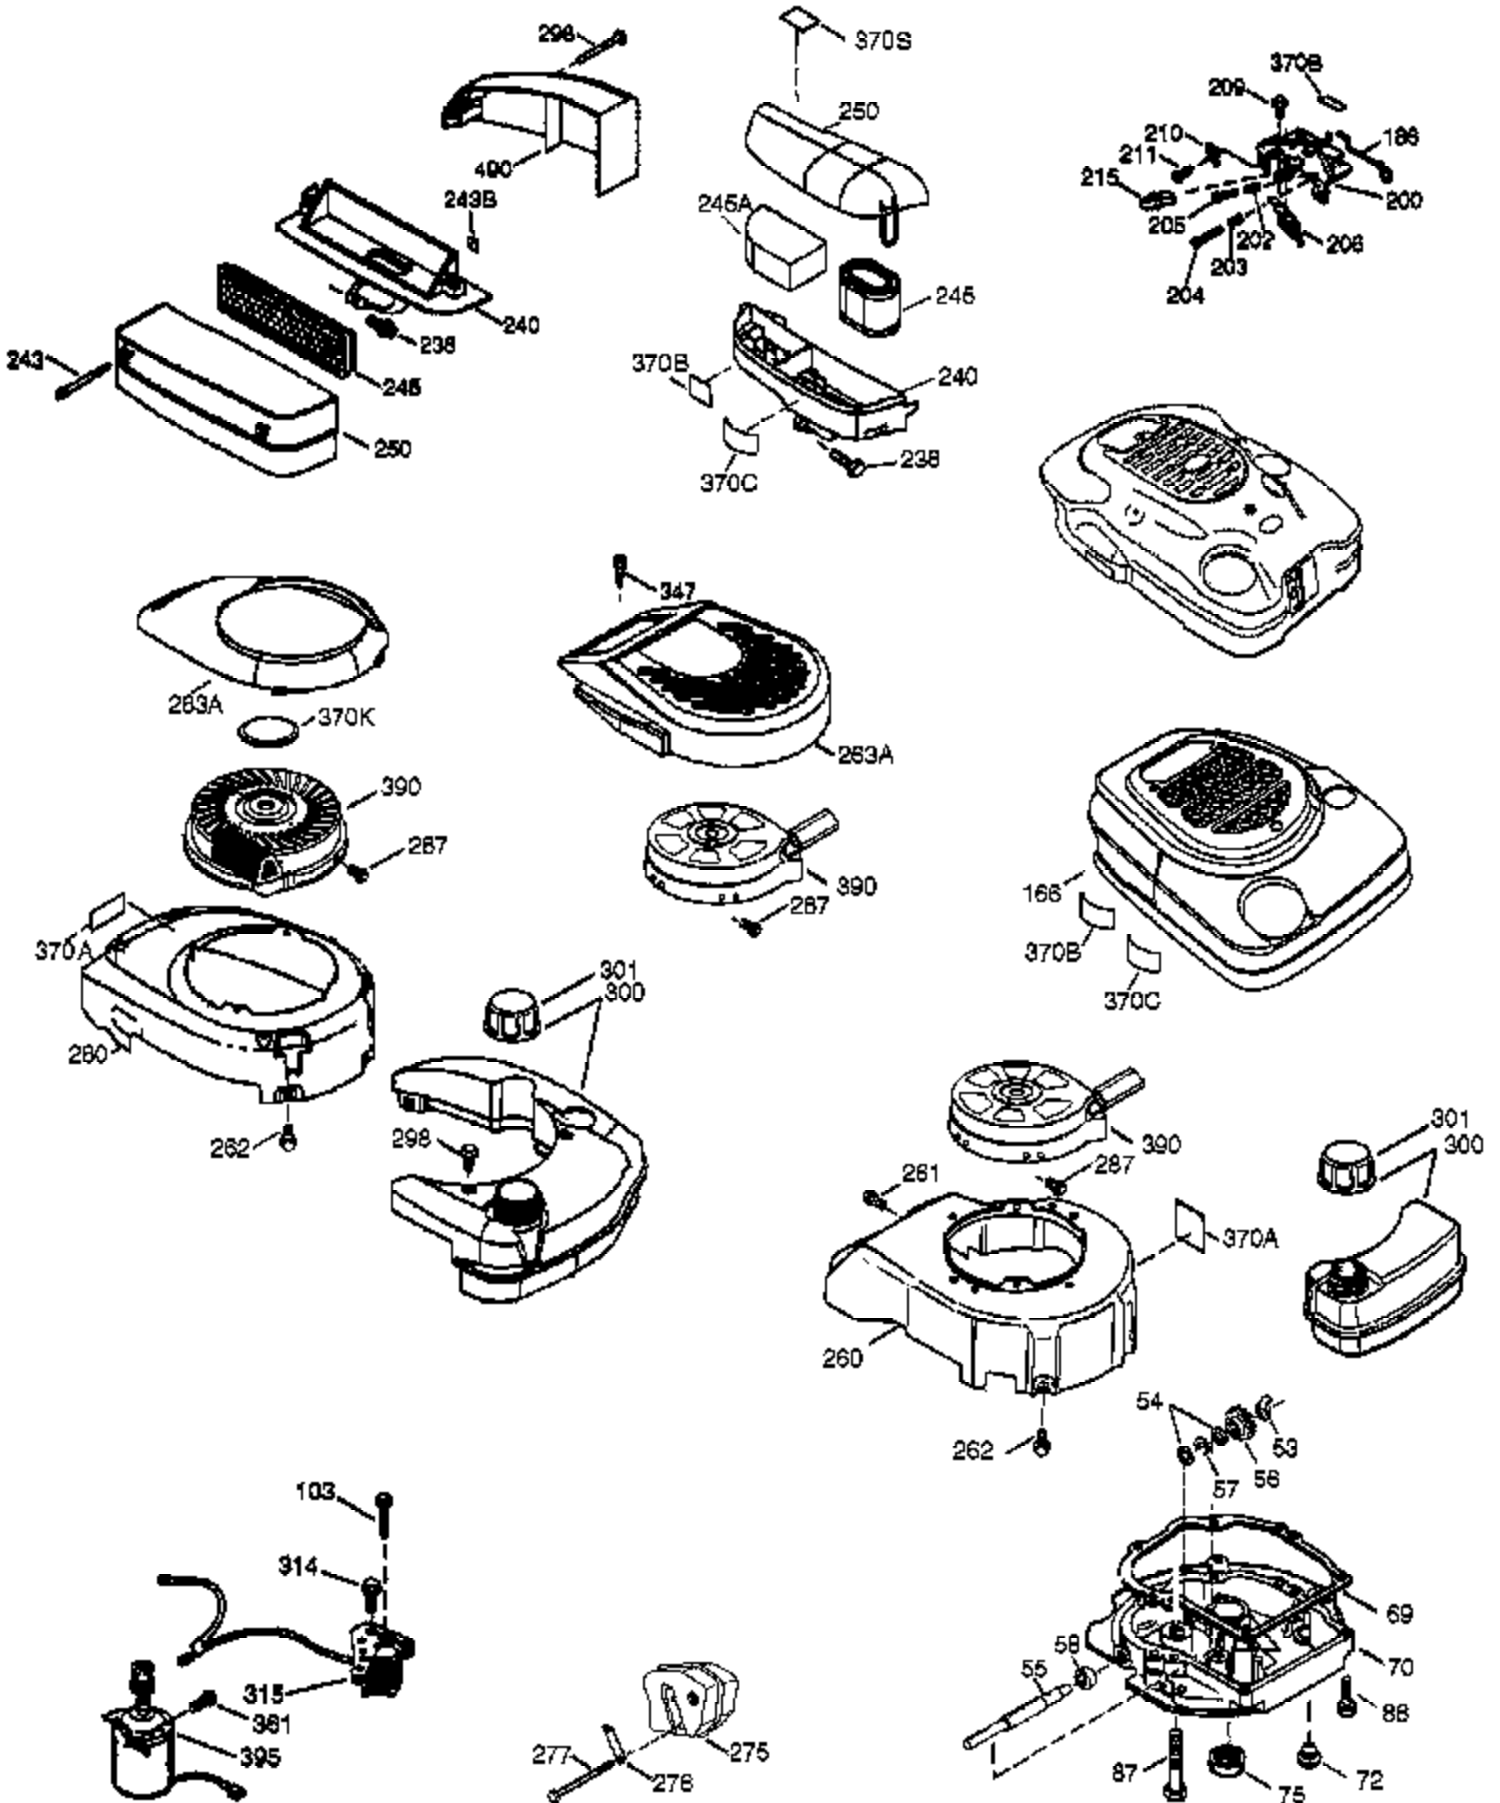

Ref #	Part Number	Qty	Description
46	32610A	2	Connecting Rod Bolt
69	35261	1	* Mounting Flange Gasket
70	34311E	1	Mounting Flange (Incl. 72 thru 83,306)
72	36083	1	Oil Drain Plug
75	27897	1	Oil Seal
86	650488	6	Screw, 1/4-20 x 1-1/4"
103	651007	2	Screw, Torx T-15, 10-24 x 15/16"
186	34337	1	Governor Link
200	32264A	1	Control Bracket (Incl. 203,204 & 206)
202	36482	1	Compression Spring
203	31342	1	Compression Spring
204	651029	1	Screw, Torx T-10, 5-40 x 7/16"
205	651019	1	Screw, Torx T-10, 8-32 x 41/64"
206	610973	1	Terminal
209	30200	2	Screw, 10-24 x 9/16"
215	32410	1	Control Knob
238	650806	2	Screw, 10-32 x 5/8"
240	37115	1	Air Cleaner Body (Black)
245A	37117	1	Breather Filter (Poly)
245	37116	1	Air Filter (Poly)
250	37118	1	Air Cleaner Cover (Black)
260	37443	1	Blower Housing
261	650853	1	Screw, Torx T-30, 1/4-20 x 1/2"
262	650831	2	Screw, 1/4-20 x 1/2"
275	36950A	1	Muffler
276	36949	1	Locking Plate
277	651039	2	Screw, 1/4-20 x 2-47/64"
287	650926	2	Screw, 8-32 x 21/64"
298	28763	3	Screw, 10-32 x 35/64"
300	36757	1	Fuel Tank (Incl. 292 & 301)
301	35355	1	Fuel Cap
370B	36507	1	Control Decal
370C	37199	1	Primer Decal
370K	36695	1	Starter Decal
370S	37446	1	Control Primer Decal
370A	36261	1	Lubrication Decal
390	590732	1	Starter Recoil (NOTE: This engine could have been built with starter 590738.)