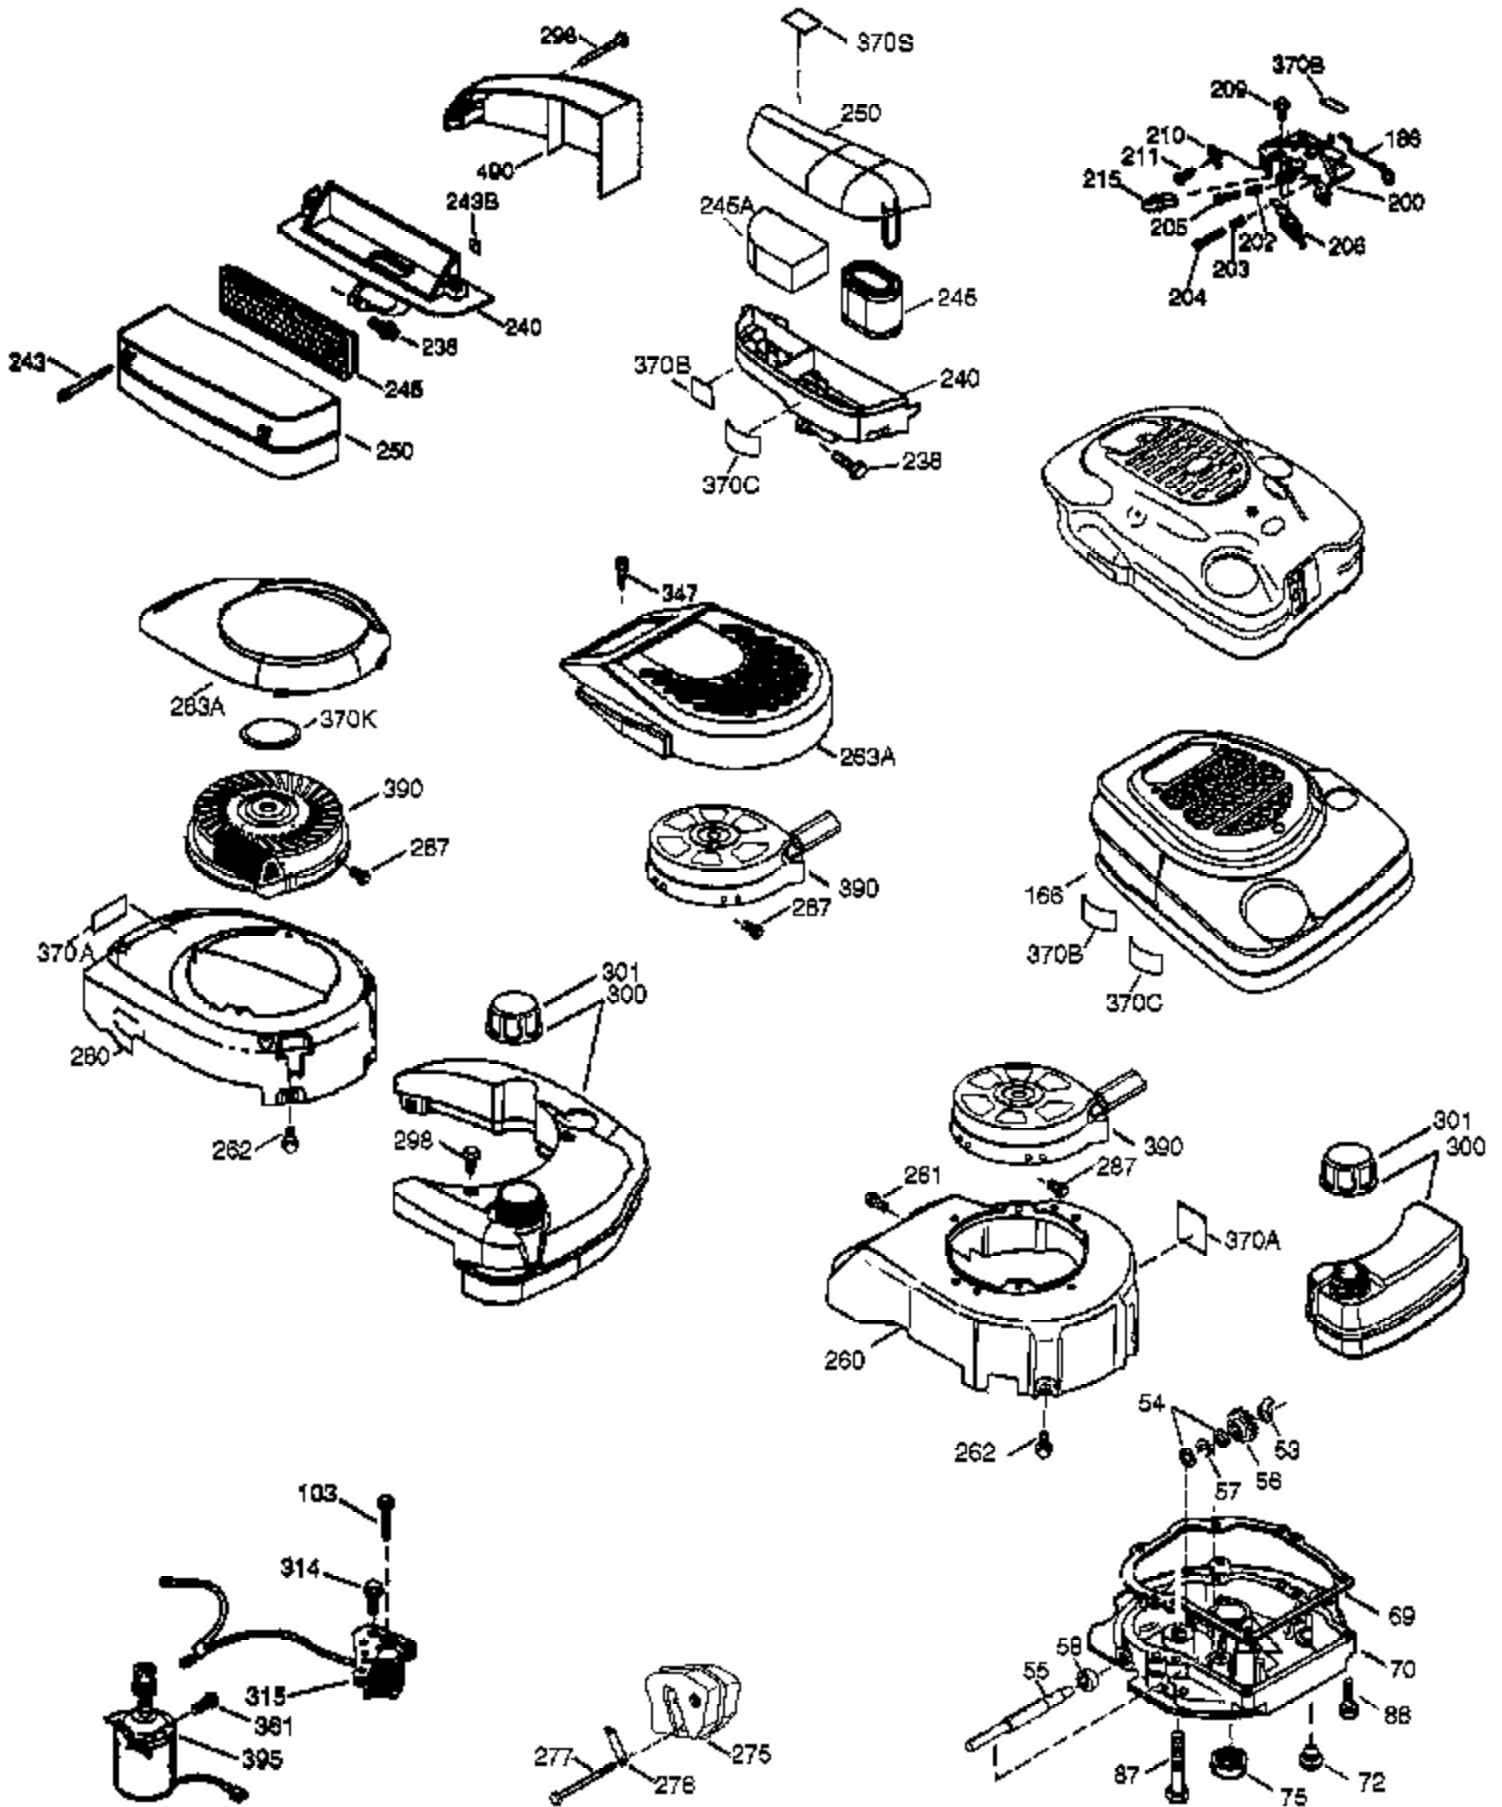

Ref #	Part Number	Qty	Description
46	32610A	2	Connecting Rod Bolt
69	35261	1	* Mounting Flange Gasket
70	34311E	1	Mounting Flange (Incl. 72 thru 83,306)
72	36083	1	Oil Drain Plug
75	27897	1	Oil Seal
86	650488	6	Screw, 1/4-20 x 1-1/4"
103	651007	2	Screw, Torx T-15, 10-24 x 15/16"
186	32653	1	Governor Link
238	650937	2	Screw, 10-32 x 43/64"
240	37015	1	Air Cleaner Body (Incl. 239 & 243B)
243B	650967	2	Square Nut, M-5 x 0.8-6H
243	650966	2	Screw, M-5 x 0.8-6g x 2-7/16"
245	35500	1	Air Cleaner Filter
250	37016	1	Air Cleaner Cover
260	37012	1	Blower Housing
261	30063	2	Screw, Torx T-30, 1/4-20 x 1/2"
262	650831	2	Screw, 1/4-20 x 1/2"
263A	37013	1	Starter Grill
275	36950A	1	Muffler (Incl. 277)
276	36949	1	Locking Plate
277	651039	2	Screw, 1/4-20 x 2-47/64"
287	650926	2	Screw, 8-32 x 21/64"
298	28763	3	Screw, 10-32 x 35/64"
300	37020	1	Fuel Tank (Incl. 292 & 301)
301	36246	1	Fuel Cap
370A	36261	2	Lubrication Decal
370A	36261	1	Lubrication Decal
370C	37199	1	Primer Decal (5x)
390	590739	1	Rewind Starter (NOTE: This engine could hav been built with 590702 starter).
490	37018	1	Cover