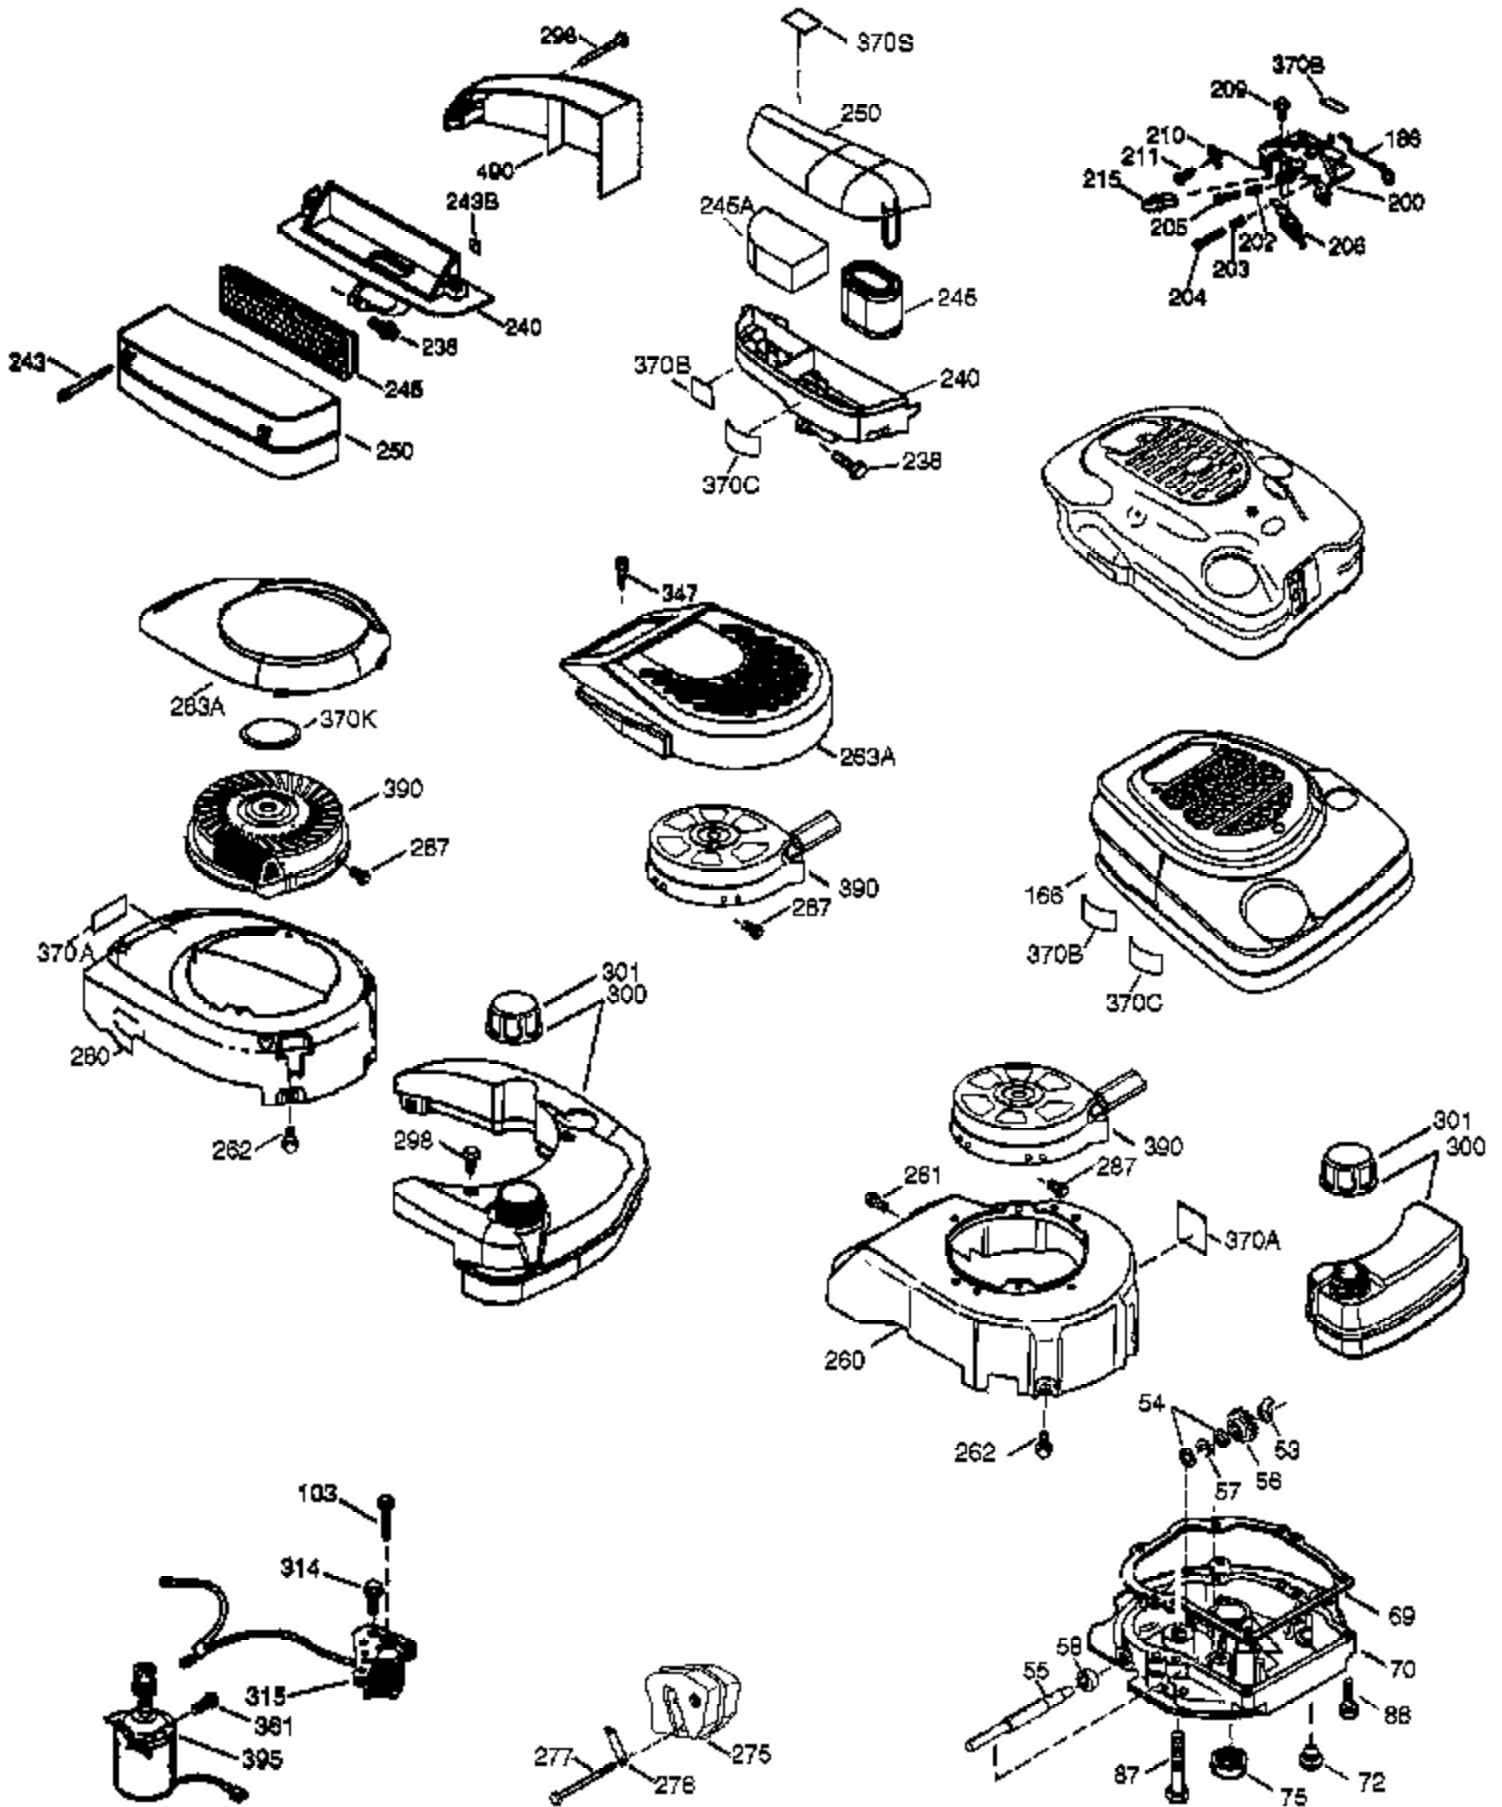

Ref #	Part Number	Qty	Description
46	32610A	2	Connecting Rod Bolt
69	35261	1	* Mounting Flange Gasket
70	34311E	1	Mounting Flange (Incl. 72 thru 83,306)
72	36083	1	Oil Drain Plug
75	27897	1	Oil Seal
86	650488	6	Screw, 1/4-20 x 1-1/4"
103	651007	2	Screw, Torx T-15, 10-24 x 15/16"
186	32653	1	Governor Link
238	650937	2	Screw, 10-32 x 43/64"
240	37015	1	Air Cleaner Body (Incl. 239 & 243B)
243B	650967	2	Square Nut, M-5 x 0.8-6H
243	650966	2	Screw, M-5 x 0.8-6g x 2-7/16"
245	35500	1	Air Cleaner Filter
250	37016	1	Air Cleaner Cover
260	37012	1	Blower Housing
261	30063	2	Screw, Torx T-30, 1/4-20 x 1/2"
262	650831	2	Screw, 1/4-20 x 1/2"
263A	37013	1	Starter Grill
275	36950	1	Muffler (Incl. 277)
276	36949	1	Locking Plate
277	651039	2	Screw, 1/4-20 x 2-47/64"
287	650926	2	Screw, 8-32 x 21/64"
298	28763	3	Screw, 10-32 x 35/64"
300	37020	1	Fuel Tank (Incl. 292 & 301)
301	36246	1	Fuel Cap
370A	36261	2	Lubrication Decal
370A	36261	1	Lubrication Decal
370C	37232	1	Primer Decal
390	590739	1	Rewind Starter (NOTE: This engine could hav been built with 590702 starter).
490	37018	1	Cover