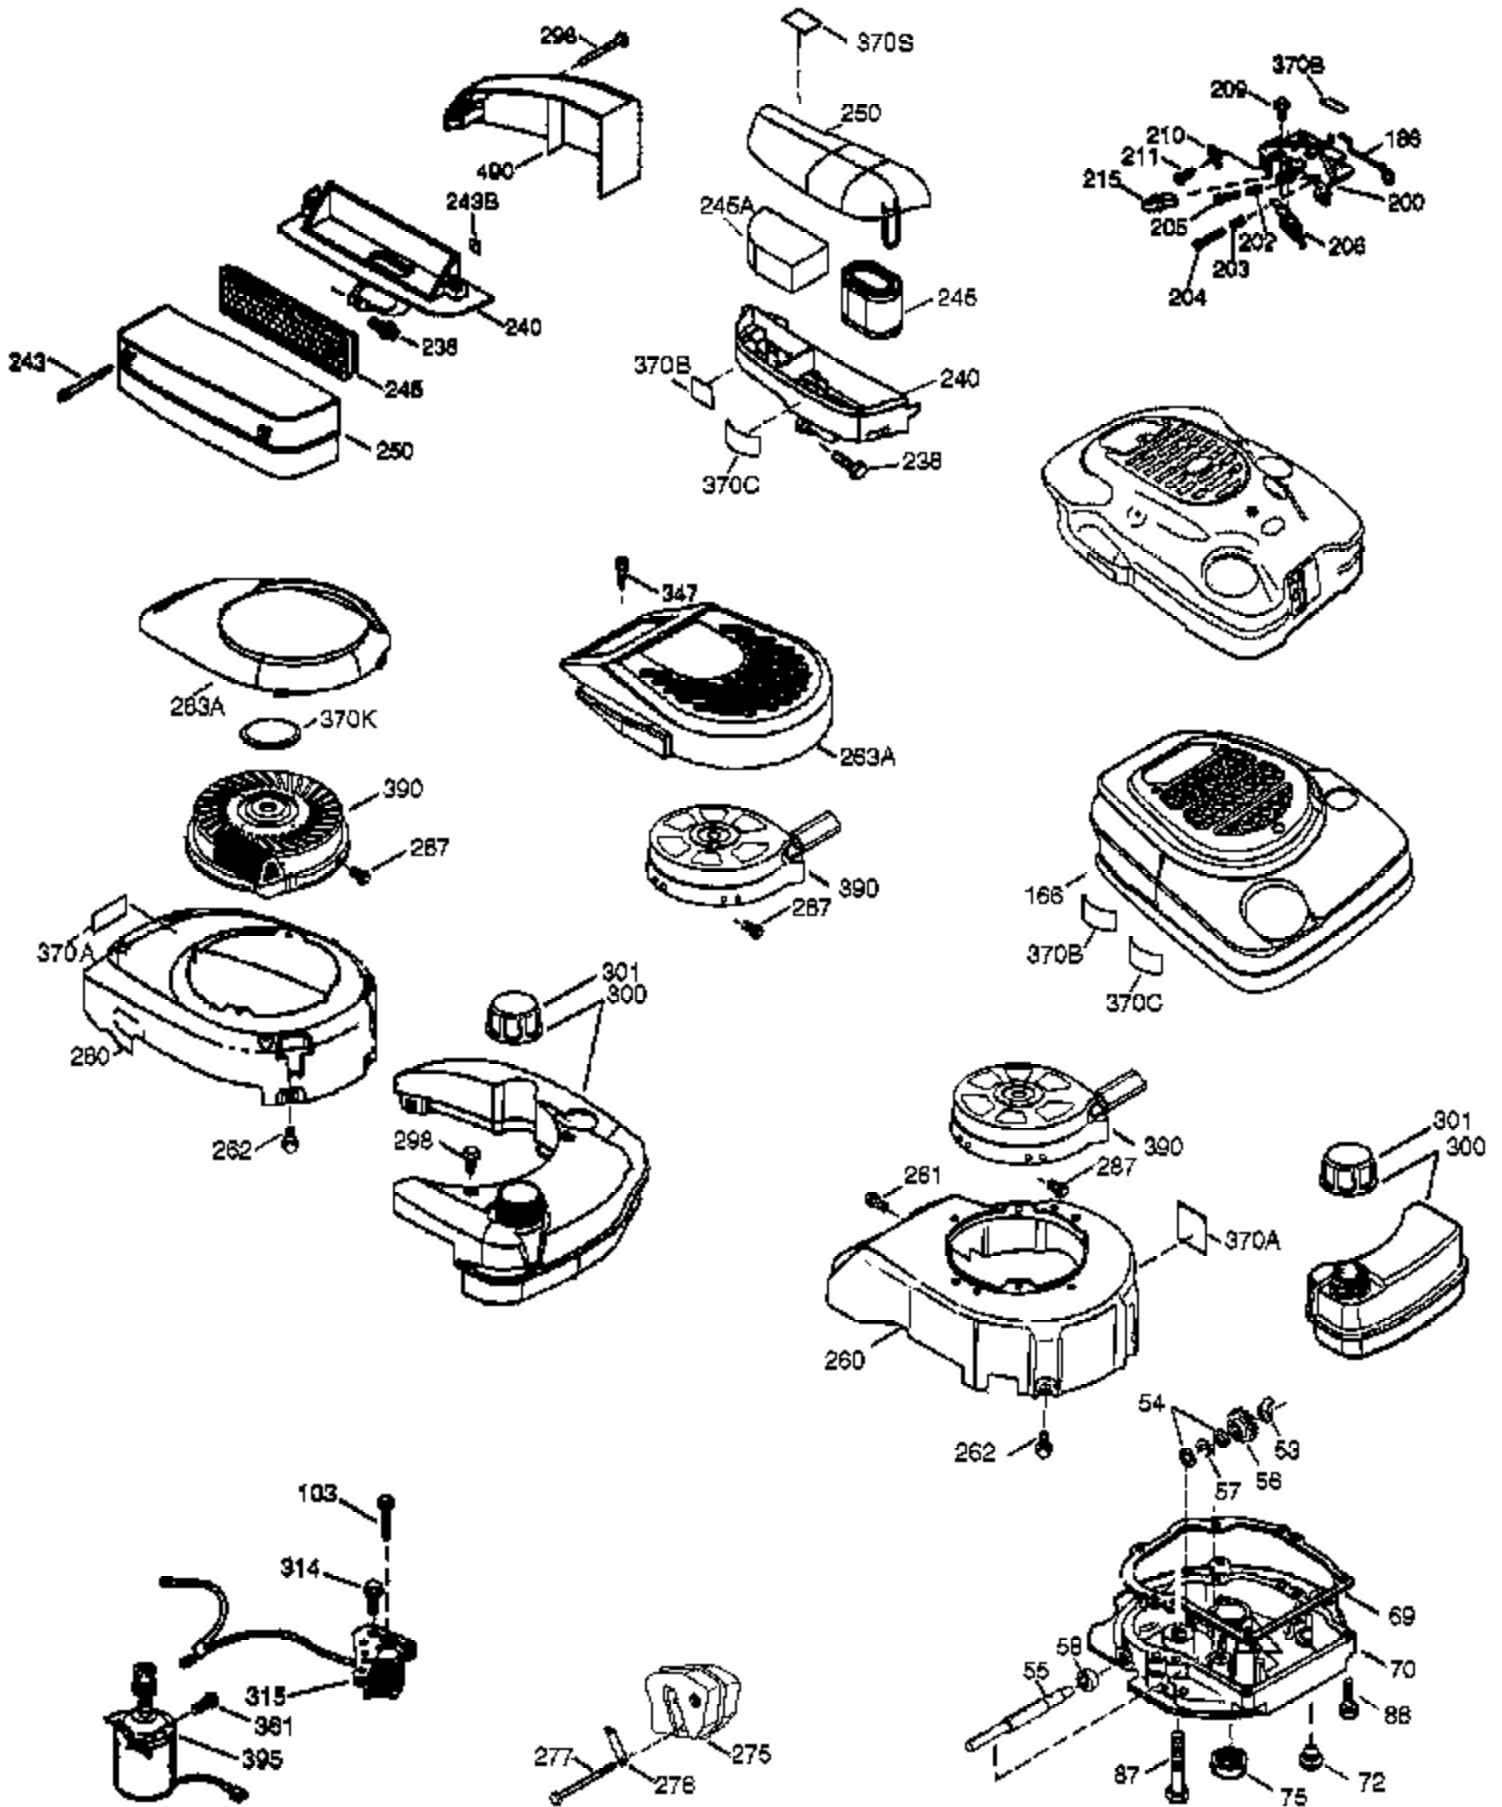

Ref #	Part Number	Qty	Description
46	32610A	2	Connecting Rod Bolt
69	35261	1	* Mounting Flange Gasket
70	34311E	1	Mounting Flange (Incl. 72 thru 83,306)
72	30572	1	Oil Drain Plug
75	27897	1	Oil Seal
86	650488	6	Screw, 1/4-20 x 1-1/4"
103	651007	2	Screw, Torx T-15, 10-24 x 15/16"
186	36255	1	Governor Link
200	37134	1	Control Bracket (Incl. 202 thru 206)
202	36482	1	Compression Spring
203	31342	1	Compression Spring
204	651029	1	Screw, Torx T-10, 5-40 x 7/16"
205	651019	1	Screw, Torx T-10, 8-32 x 41/64"
206	610973	1	Terminal
209	30200	2	Screw, 10-24 x 9/16"
238	650806	2	Screw, 10-32 x 5/8"
240	36743	1	Air Cleaner Body
245	36745	1	Air Cleaner Filter
250	36744	1	Air Cleaner Cover
260	37204	1	Blower Housing
261	650853	1	Screw, Torx T-30, 1/4-20 x 1/2"
262	650831	2	Screw, 1/4-20 x 1/2"
263A	36758	1	Starter Grill
275	36950	1	Muffler (Incl. 276 & 277)
276	36949	1	Locking Plate
277	651039	2	Screw, 1/4-20 x 2-47/64"
287	650926	2	Screw, 8-32 x 21/64"
298	28763	3	Screw, 10-32 x 35/64"
300	36757	1	Fuel Tank (Incl. 292 & 301)
301	36246	1	Fuel Cap
370A	36261	1	Lubrication Decal
370C	37199	1	Primer Decal
370K	36695	1	Starter Decal
390	590737	1	Rewind Starter (NOTE: This engine could hav been built with 590694 starter).