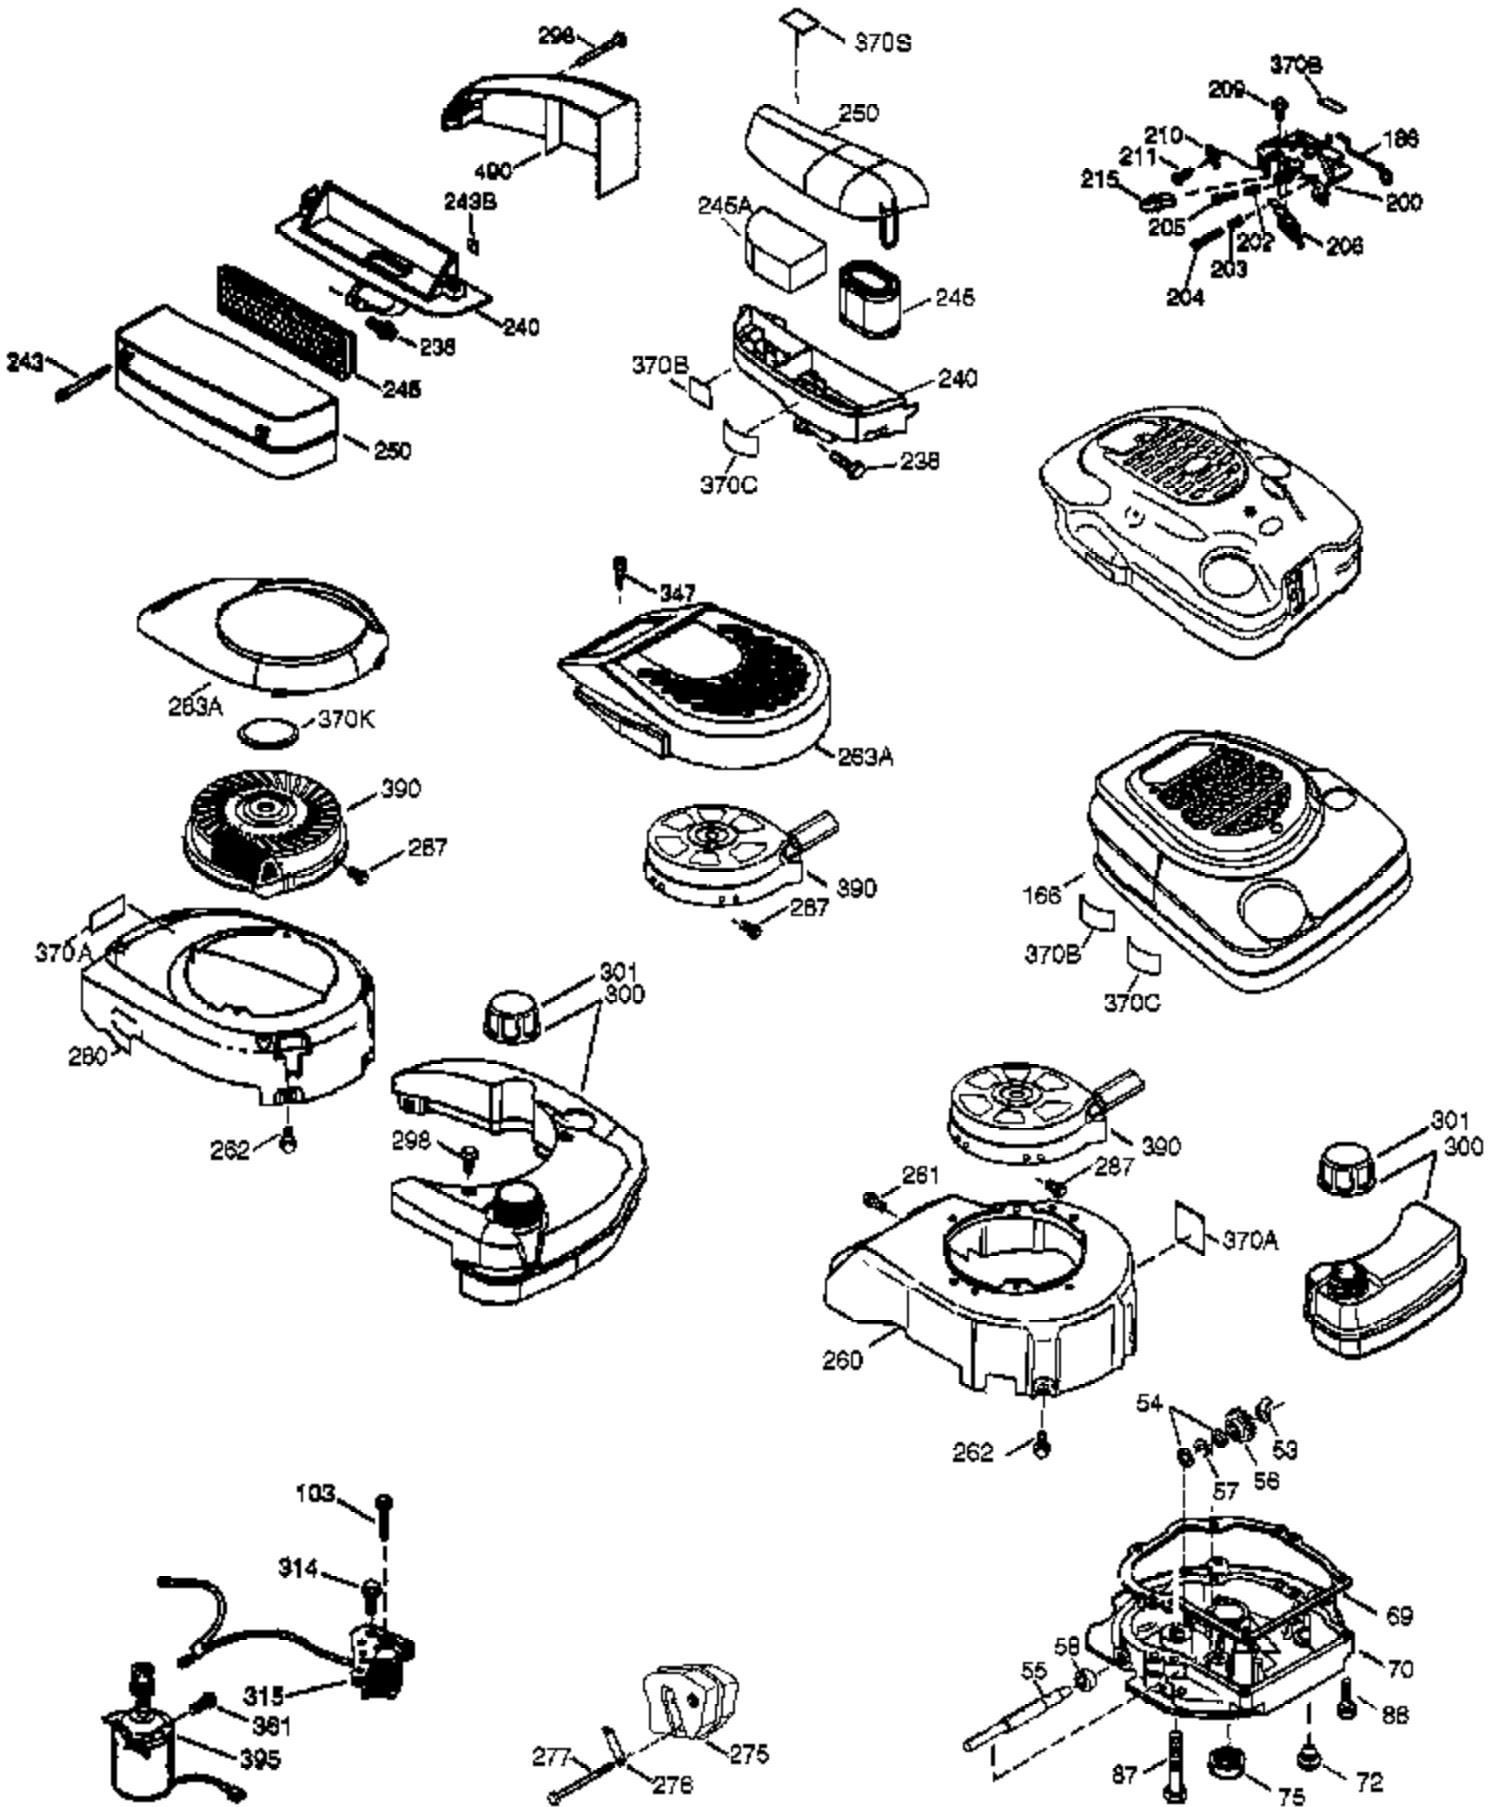

Ref #	Part Number	Qty	Description
46	32610A	2	Connecting Rod Bolt
53	31745	1	Tang Washer
54	31747	1	Washer
55	35218A	1	P.T.O. Shaft
56	33401	1	R.H. Worm Gear
57	33537	1	Retaining Ring
58	31744	1	Oil Seal
69	35261	1	* Mounting Flange Gasket
70	36985A	1	Mounting Flange (Incl. 58,72 thru 83, 306)
72	36083	1	Oil Drain Plug
75	26208	1	Oil Seal
86	650488	5	Screw, 1/4-20 x 1-1/4"
87	650492	1	Screw, 1/4-20 x 2-1/4"
103	651007	2	Screw, Torx T-15, 10-24 x 15/16"
186	32653	1	Governor Link
238	650806	2	Screw, 10-32 x 5/8"
240	36743	1	Air Cleaner Body
245	36745	1	Air Cleaner Filter
250	36744	1	Air Cleaner Cover
260	37205	1	Blower Housing
261	650853	1	Screw, Torx T-30, 1/4-20 x 1/2"
262	650831	2	Screw, 1/4-20 x 1/2"
263A	36758	1	Starter Grill
275	36492	1	Muffler (Incl. 277)
277	650988	2	Screw, 1/4-20 x 2-9/32"
287	650926	2	Screw, 8-32 x 21/64"
298	28763	3	Screw, 10-32 x 35/64"
300	36757	1	Fuel Tank (Incl. 292 & 301)
301	36246	1	Fuel Cap
314	650767	2	Screw, 8-32 x 27/64"
315	36952	1	Alternator Coil
322A	610885	1	Connector Body
370C	37199	1	Primer Decal
370K	36695	1	Starter Decal
370A	36261	1	Lubrication Decal
390	590737	1	Rewind Starter (NOTE: This engine could have been built with 590694 starter).
395	35709	1	Electric Starter Motor (12 Volt)