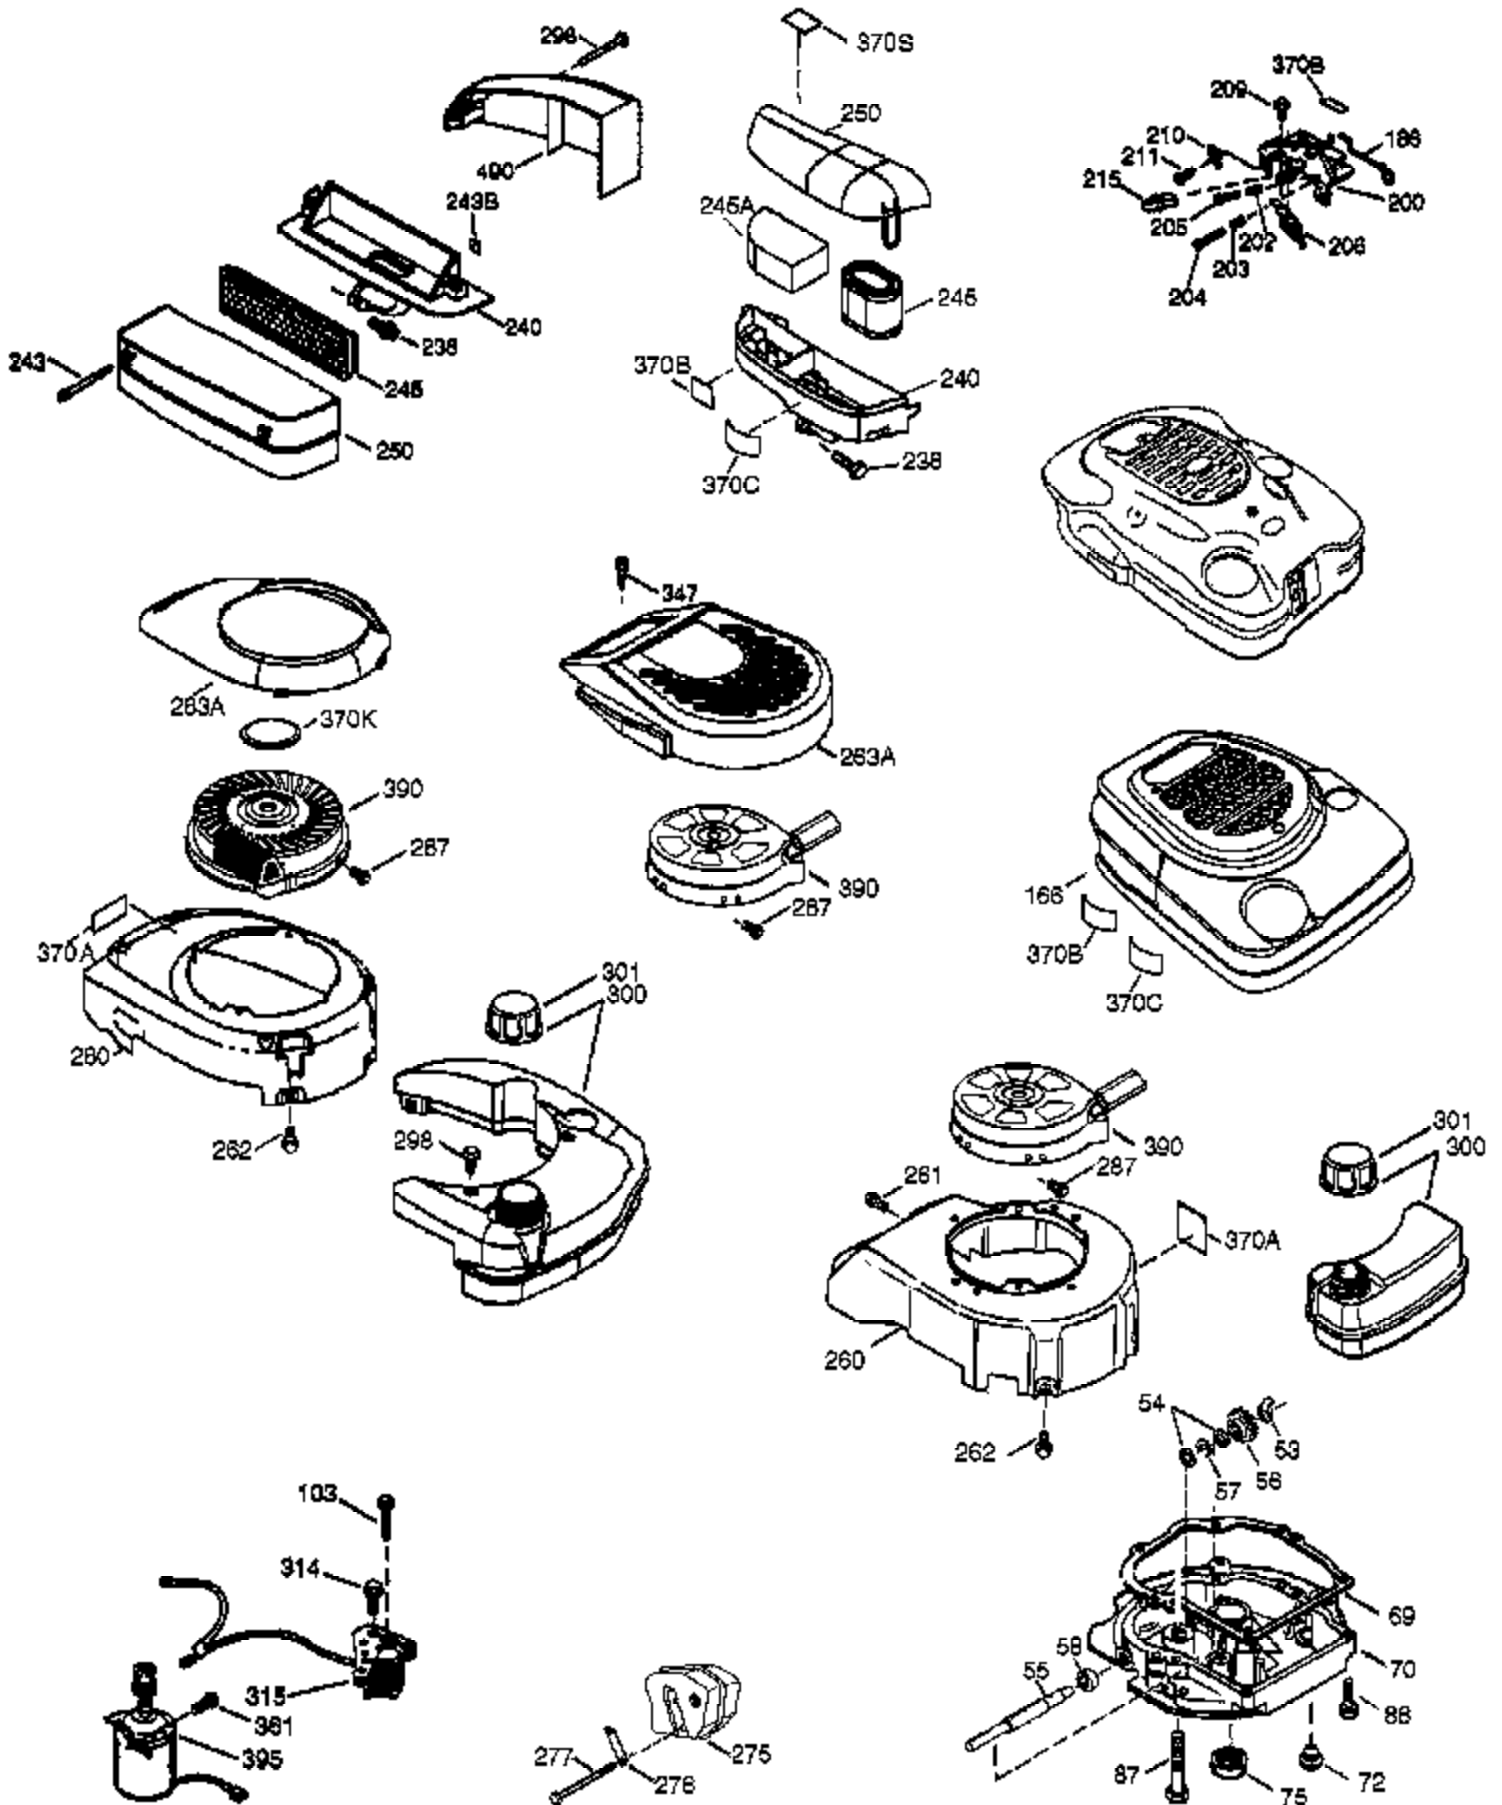

Ref #	Part Number	Qty	Description
46	32610A	2	Connecting Rod Bolt
69	35261	1	* Mounting Flange Gasket
70	34311E	1	Mounting Flange (Incl. 72 thru 83,306)
72	30572	1	Oil Drain Plug (Incl. 73)
75	27897	1	Oil Seal
86	650488	6	Screw, 1/4-20 x 1-1/4"
103	651007	2	Screw, Torx T-15, 10-24 x 15/16"
186	32653	1	Governor Link
238	650932	2	Screw, 10-32 x 49/64"
245	36905	1	Air Cleaner Filter
250	36920	1	Air Cleaner Cover
260	37180	1	Blower Housing
261	30063	2	Screw, Torx T-30, 1/4-20 x 1/2"
262	650831	2	Screw, 1/4-20 x 1/2"
263A	37184	1	Starter Grill (Black)
275	36950A	1	Muffler (Incl. 276 & 277)
276	36949	1	Locking Plate
277	651039	2	Screw, 1/4-20 x 2-47/64"
287	650926	2	Screw, 8-32 x 21/64"
298	28763	2	Screw, 10-32 x 35/64"
300	36916	1	Fuel Tank (Incl. 292 & 301)
301	36246	1	Fuel Cap
347	651038	1	Screw, 10-32 x 27/32"
370A	36261	1	Lubrication Decal
370C	37318	1	Primer Decal
390	590739	1	Rewind Starter (NOTE: This engine could have been built with 590702 starter).
900	0		Replacement Engine NONE
900	0	1	Replacement Short Block 750853A, order from 71-999